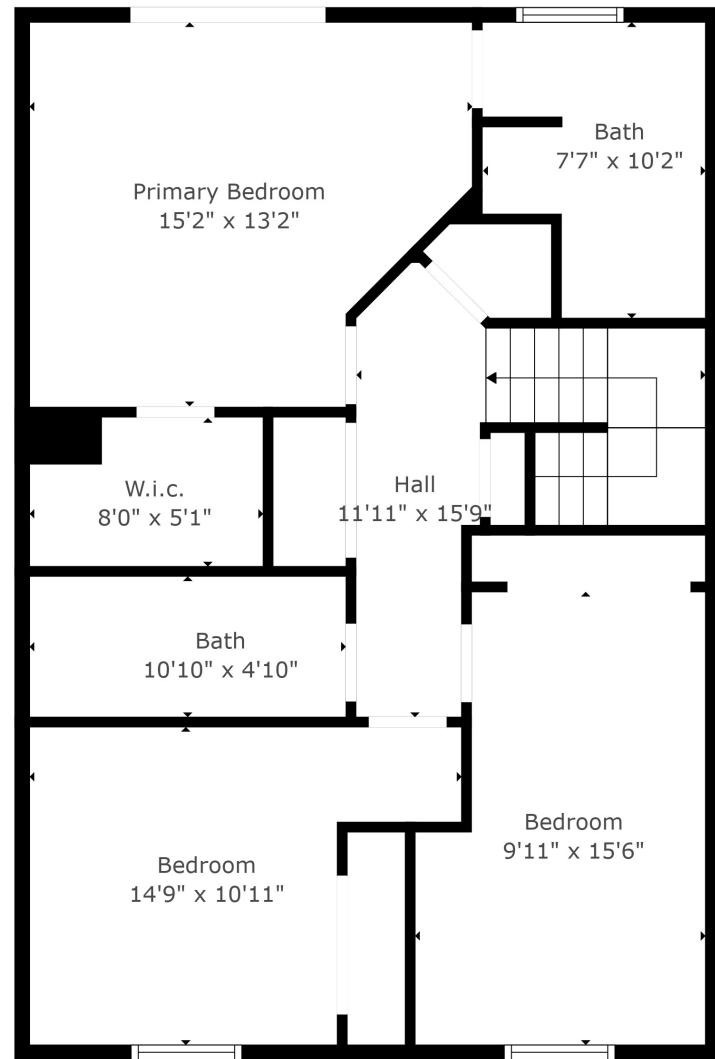

Floor 1

Floor 2

TOTAL: 1380 sq. ft
 FLOOR 1: 570 sq. ft, FLOOR 2: 810 sq. ft
 EXCLUDED AREAS: GARAGE: 224 sq. ft

Measurements Are An Approximate Estimation, Deemed Highly Reliable But Not Guaranteed

TOTAL: 1380 sq. ft
FLOOR 1: 570 sq. ft, FLOOR 2: 810 sq. ft
EXCLUDED AREAS: GARAGE: 224 sq. ft

Measurements Are An Approximate Estimation, Deemed Highly Reliable But Not Guaranteed

TOTAL: 1380 sq. ft
FLOOR 1: 570 sq. ft, FLOOR 2: 810 sq. ft
EXCLUDED AREAS: GARAGE: 224 sq. ft

Measurements Are An Approximate Estimation, Deemed Highly Reliable But Not Guaranteed