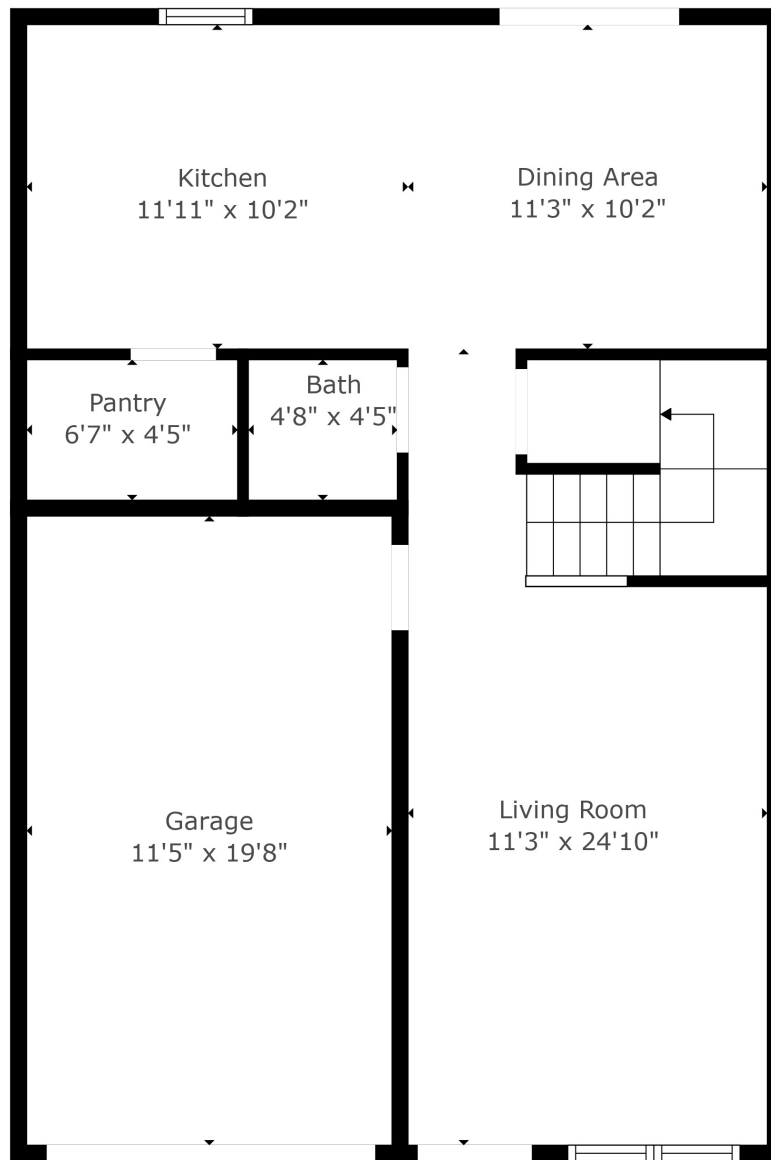

Floor 1

Floor 2

TOTAL: 1380 sq. ft
 FLOOR 1: 570 sq. ft, FLOOR 2: 810 sq. ft
 EXCLUDED AREAS: GARAGE: 224 sq. ft

Measurements Are An Approximate Estimation, Deemed Highly Reliable But Not Guaranteed

TOTAL: 1380 sq. ft
FLOOR 1: 570 sq. ft, FLOOR 2: 810 sq. ft
EXCLUDED AREAS: GARAGE: 224 sq. ft

Measurements Are An Approximate Estimation, Deemed Highly Reliable But Not Guaranteed

TOTAL: 1380 sq. ft
FLOOR 1: 570 sq. ft, FLOOR 2: 810 sq. ft
EXCLUDED AREAS: GARAGE: 224 sq. ft

Measurements Are An Approximate Estimation, Deemed Highly Reliable But Not Guaranteed