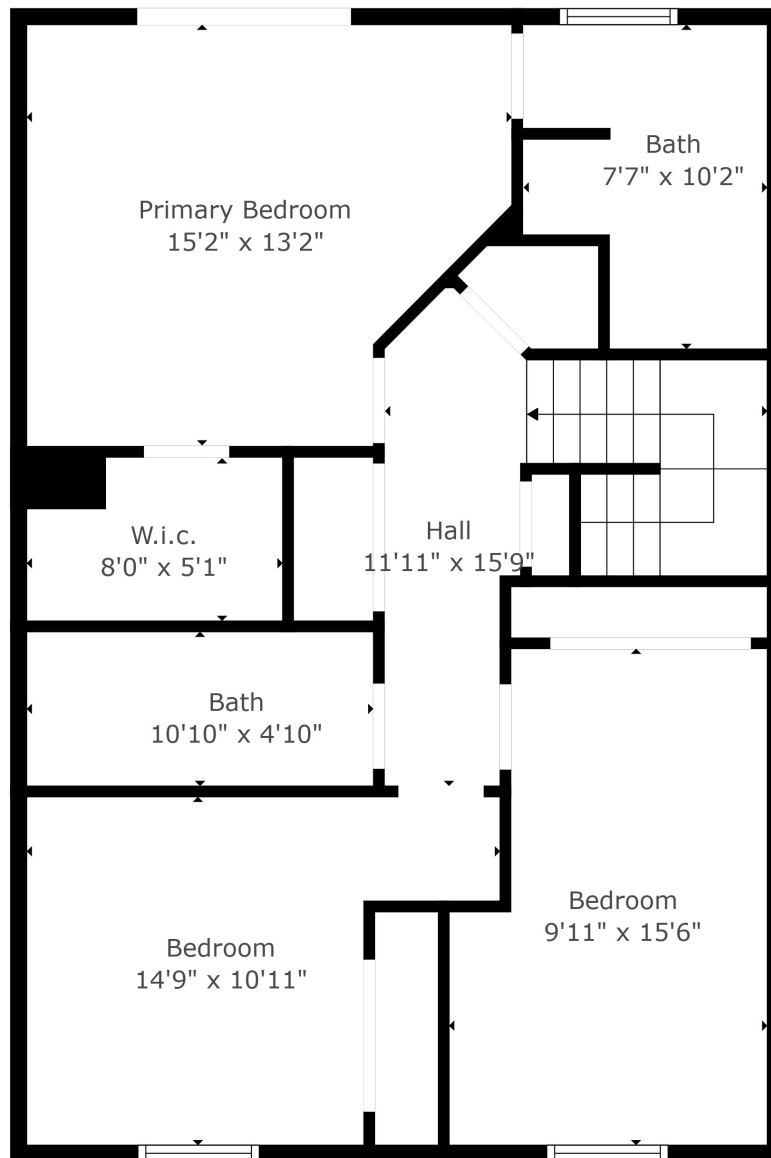

Floor 1

Floor 2

TOTAL: 1380 sq. ft
 FLOOR 1: 570 sq. ft, FLOOR 2: 810 sq. ft
 EXCLUDED AREAS: GARAGE: 224 sq. ft

Measurements Are An Approximate Estimation, Deemed Highly Reliable But Not Guaranteed

TOTAL: 1380 sq. ft
FLOOR 1: 570 sq. ft, FLOOR 2: 810 sq. ft
EXCLUDED AREAS: GARAGE: 224 sq. ft

Measurements Are An Approximate Estimation, Deemed Highly Reliable But Not Guaranteed

TOTAL: 1380 sq. ft
FLOOR 1: 570 sq. ft, FLOOR 2: 810 sq. ft
EXCLUDED AREAS: GARAGE: 224 sq. ft

Measurements Are An Approximate Estimation, Deemed Highly Reliable But Not Guaranteed