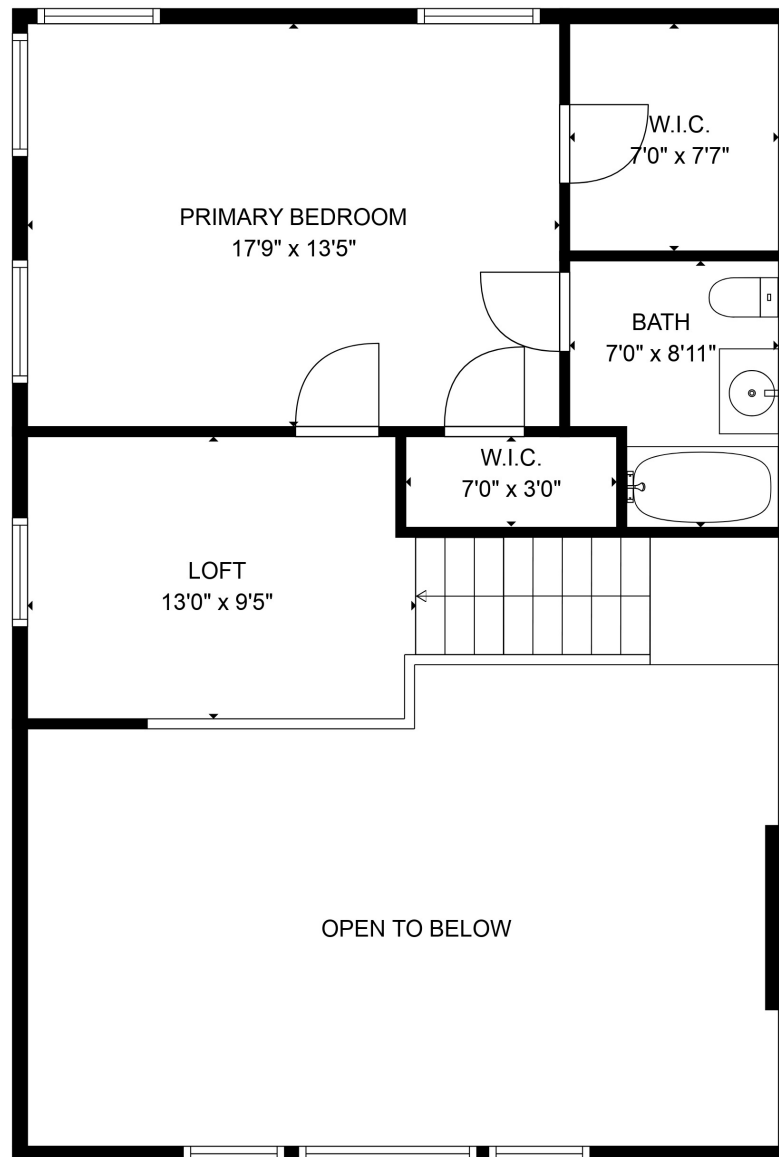

TOTAL: 1533 sq. ft

FLOOR 1: 1145 sq. ft, FLOOR 2: 388 sq. ft

EXCLUDED AREAS: PORCH: 396 sq. ft, FIREPLACE: 10 sq. ft, LOW CEILING: 549 sq. ft

SIZES AND DIMENSIONS ARE APPROXIMATE, ACTUAL MAY VARY.

TOTAL: 1533 sq. ft

FLOOR 1: 1145 sq. ft, FLOOR 2: 388 sq. ft

EXCLUDED AREAS: PORCH: 396 sq. ft, FIREPLACE: 10 sq. ft, LOW CEILING: 549 sq. ft

SIZES AND DIMENSIONS ARE APPROXIMATE, ACTUAL MAY VARY.

TOTAL: 1533 sq. ft

FLOOR 1: 1145 sq. ft, FLOOR 2: 388 sq. ft

EXCLUDED AREAS: PORCH: 396 sq. ft, FIREPLACE: 10 sq. ft, LOW CEILING: 549 sq. ft

SIZES AND DIMENSIONS ARE APPROXIMATE, ACTUAL MAY VARY.