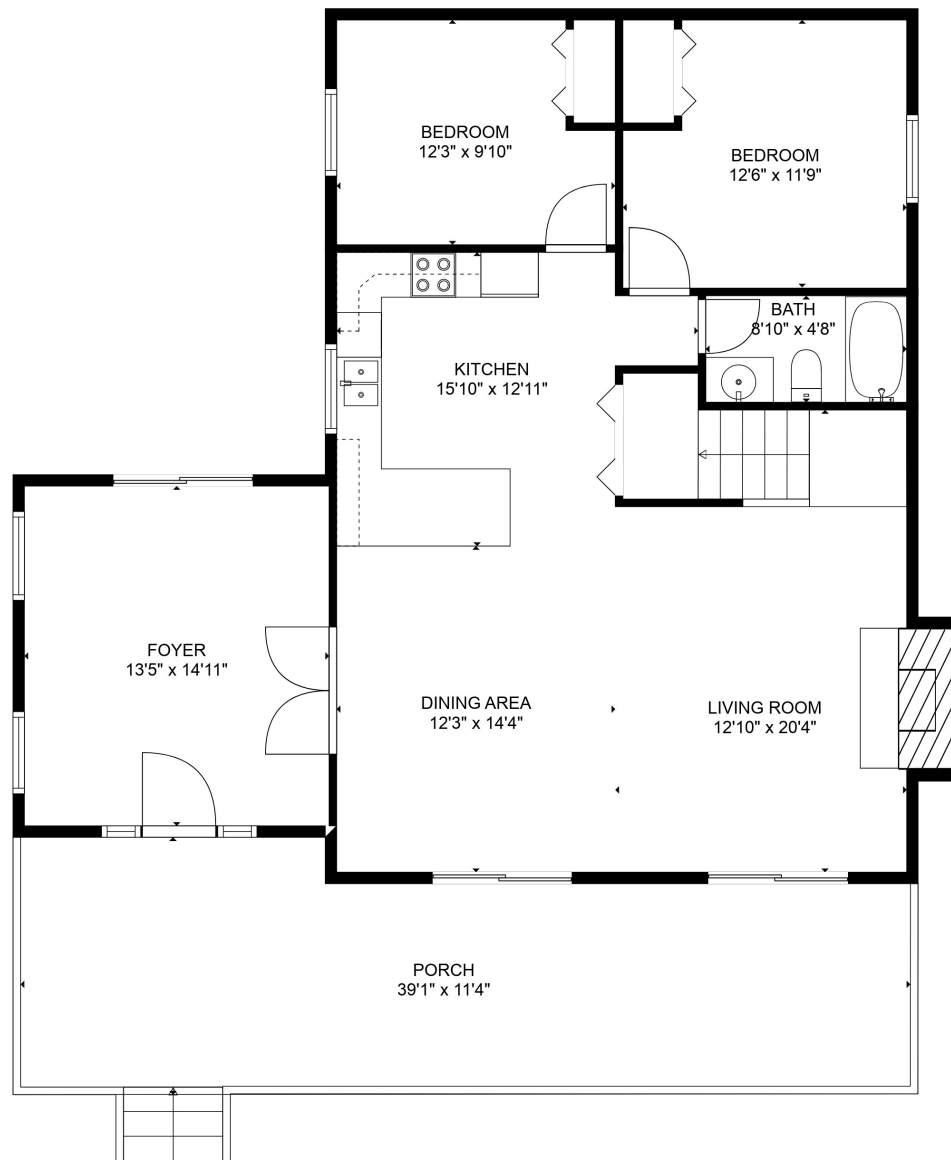

TOTAL: 1533 sq. ft

FLOOR 1: 1145 sq. ft, FLOOR 2: 388 sq. ft

EXCLUDED AREAS: PORCH: 396 sq. ft, FIREPLACE: 10 sq. ft, LOW CEILING: 549 sq. ft

SIZES AND DIMENSIONS ARE APPROXIMATE, ACTUAL MAY VARY.

TOTAL: 1533 sq. ft

FLOOR 1: 1145 sq. ft, FLOOR 2: 388 sq. ft

EXCLUDED AREAS: PORCH: 396 sq. ft, FIREPLACE: 10 sq. ft, LOW CEILING: 549 sq. ft

SIZES AND DIMENSIONS ARE APPROXIMATE, ACTUAL MAY VARY.

TOTAL: 1533 sq. ft

FLOOR 1: 1145 sq. ft, FLOOR 2: 388 sq. ft

EXCLUDED AREAS: PORCH: 396 sq. ft, FIREPLACE: 10 sq. ft, LOW CEILING: 549 sq. ft

SIZES AND DIMENSIONS ARE APPROXIMATE, ACTUAL MAY VARY.