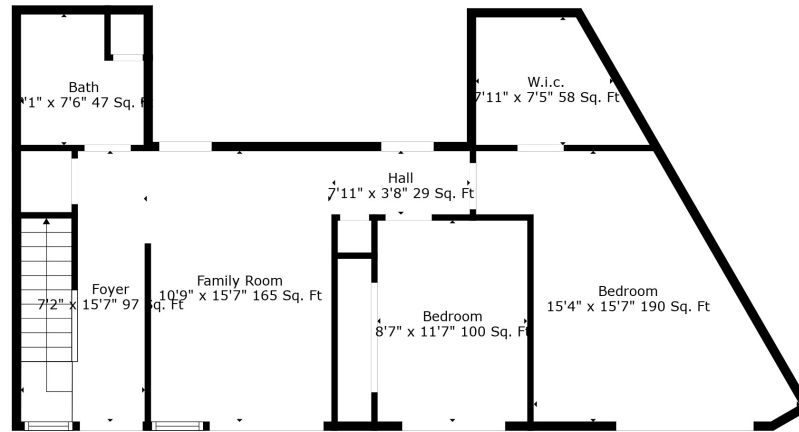

Floor 2

Floor 1

Total scanned area: 2666 sq. ft

Measurements Are Deemed Highly Reliable But Not Guaranteed.

Total scanned area: 2666 sq. ft

Measurements Are Deemed Highly Reliable But Not Guaranteed.

Total scanned area: 2666 sq. ft