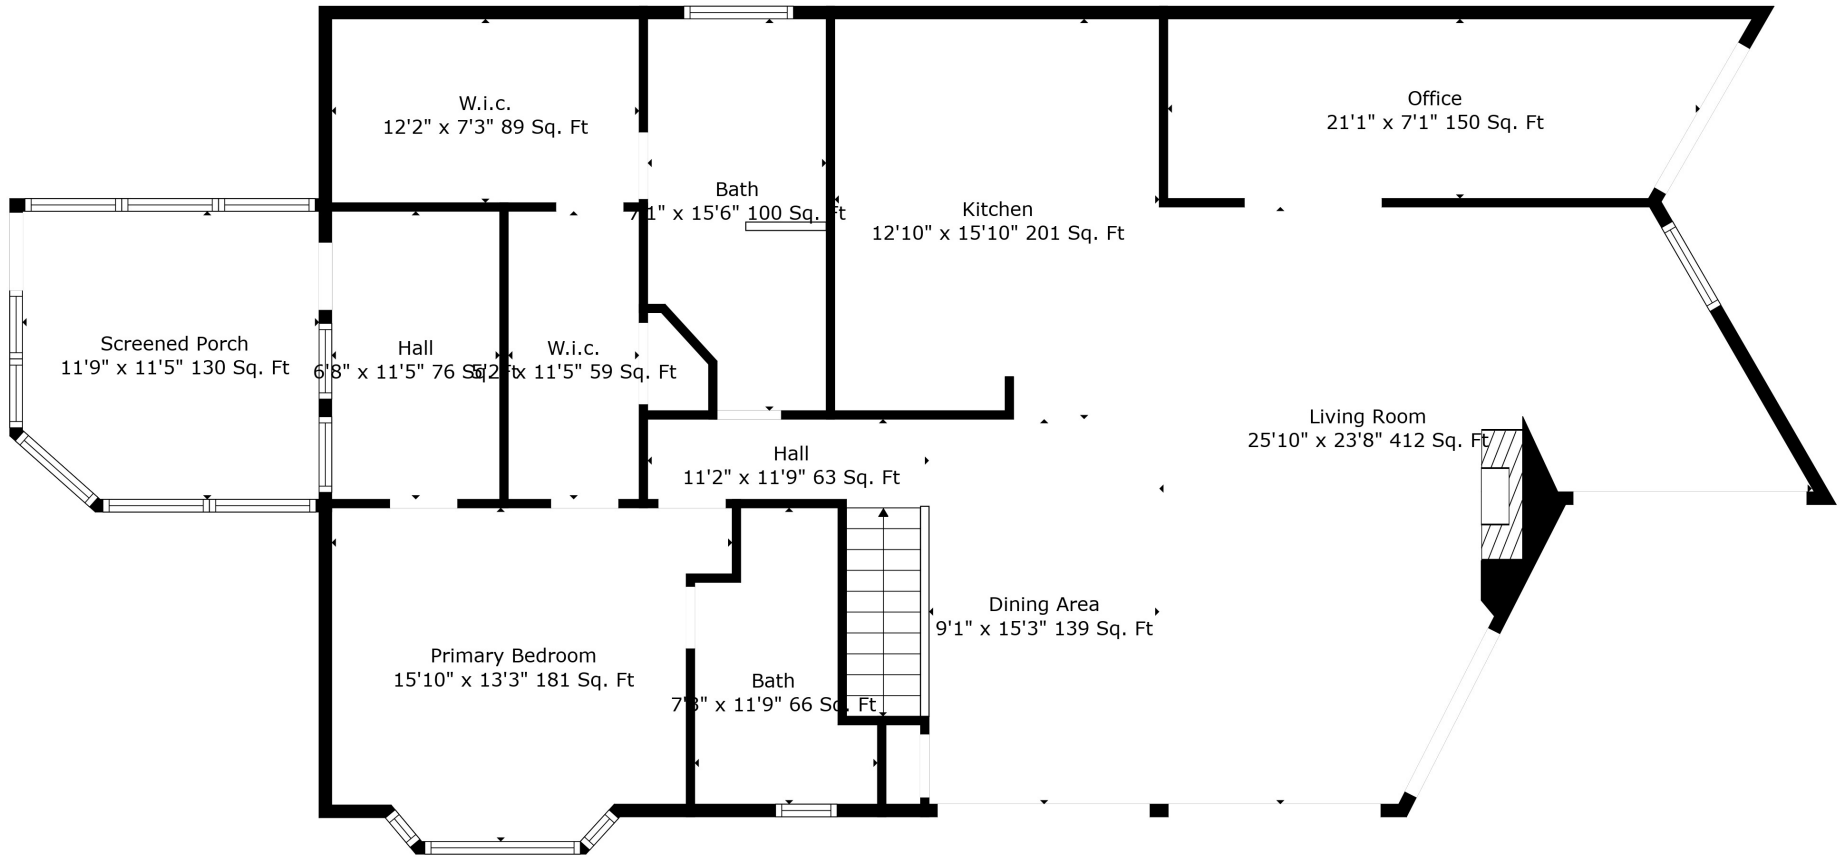

Floor 2

Floor 1

Total scanned area: 2666 sq. ft

Measurements Are Deemed Highly Reliable But Not Guaranteed.

Total scanned area: 2666 sq. ft

Measurements Are Deemed Highly Reliable But Not Guaranteed.

Total scanned area: 2666 sq. ft