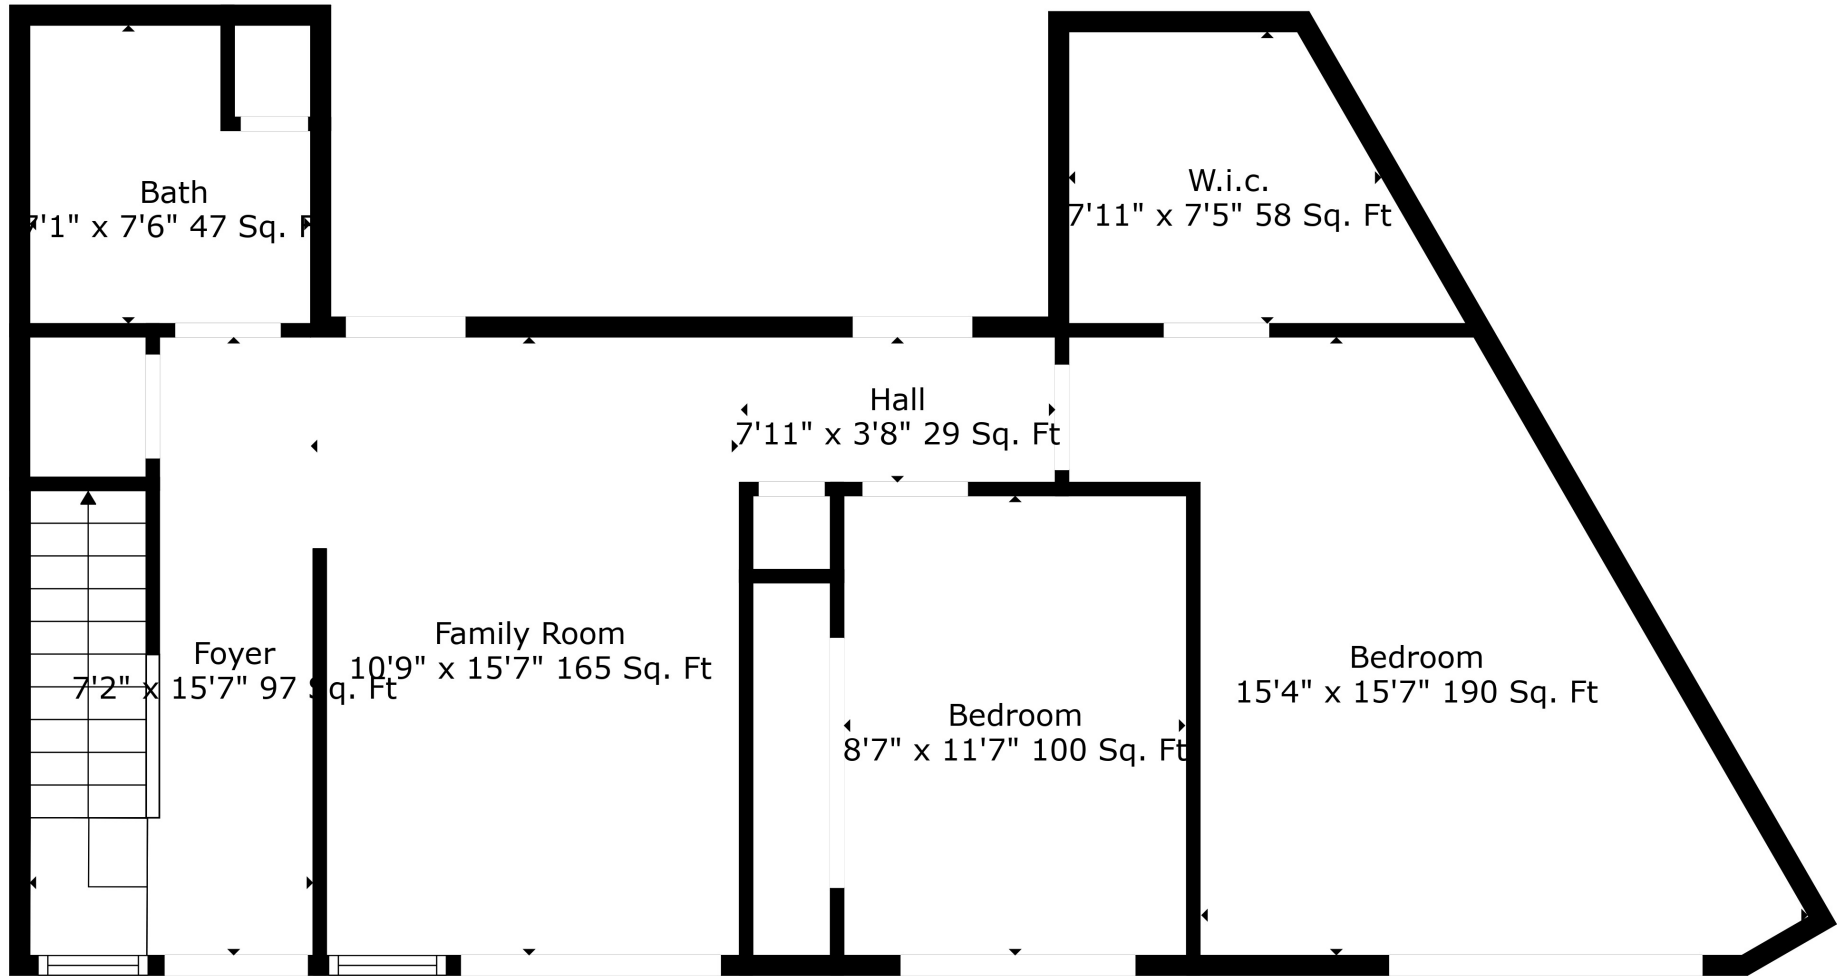

Floor 2

Floor 1

Total scanned area: 2666 sq. ft

Measurements Are Deemed Highly Reliable But Not Guaranteed.

Total scanned area: 2666 sq. ft

Measurements Are Deemed Highly Reliable But Not Guaranteed.

Total scanned area: 2666 sq. ft