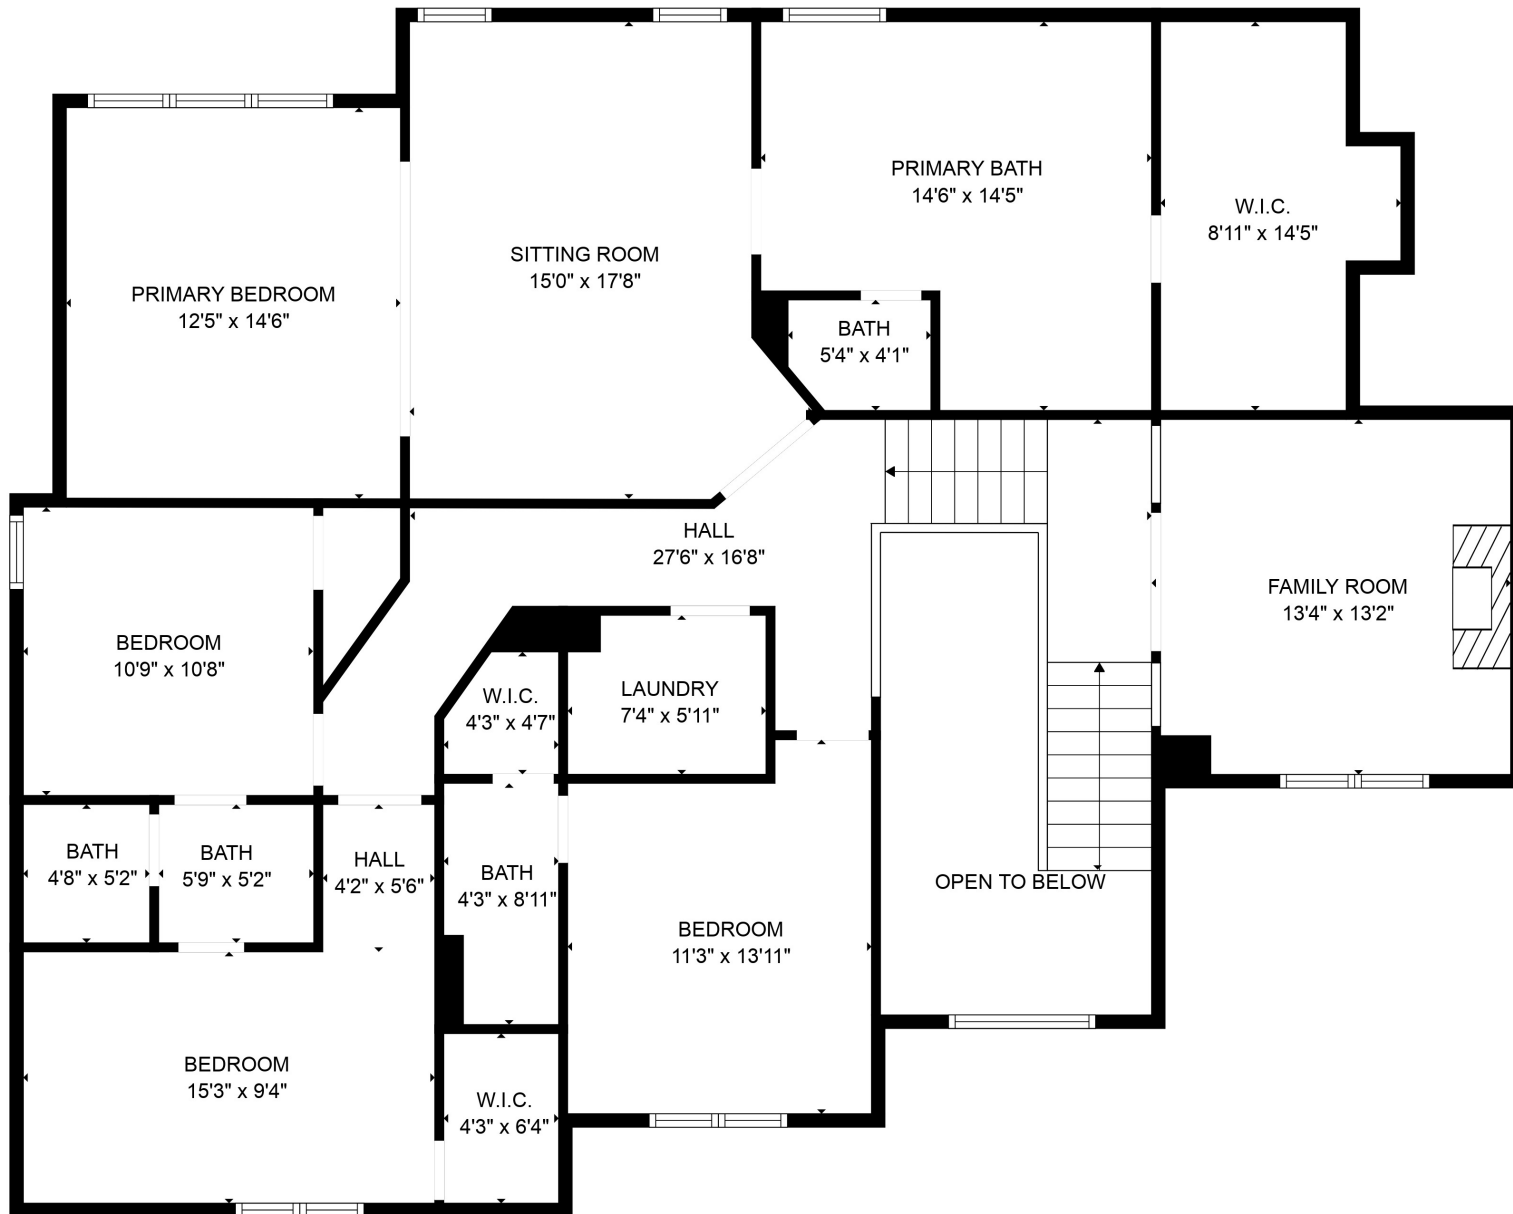

FLOOR 2

FLOOR 3

FLOOR 1

MEASUREMENTS ARE CALCULATED BY CUBICASA TECHNOLOGY. DEEMED HIGHLY RELIABLE BUT NOT GUARANTEED.

MEASUREMENTS ARE CALCULATED BY CUBICASA TECHNOLOGY. DEEMED HIGHLY RELIABLE BUT NOT GUARANTEED.

BASEMENT  
49'6" x 28'6"

STORAGE  
13'0" x 12'6"

UTILITY  
23'8" x 13'3"