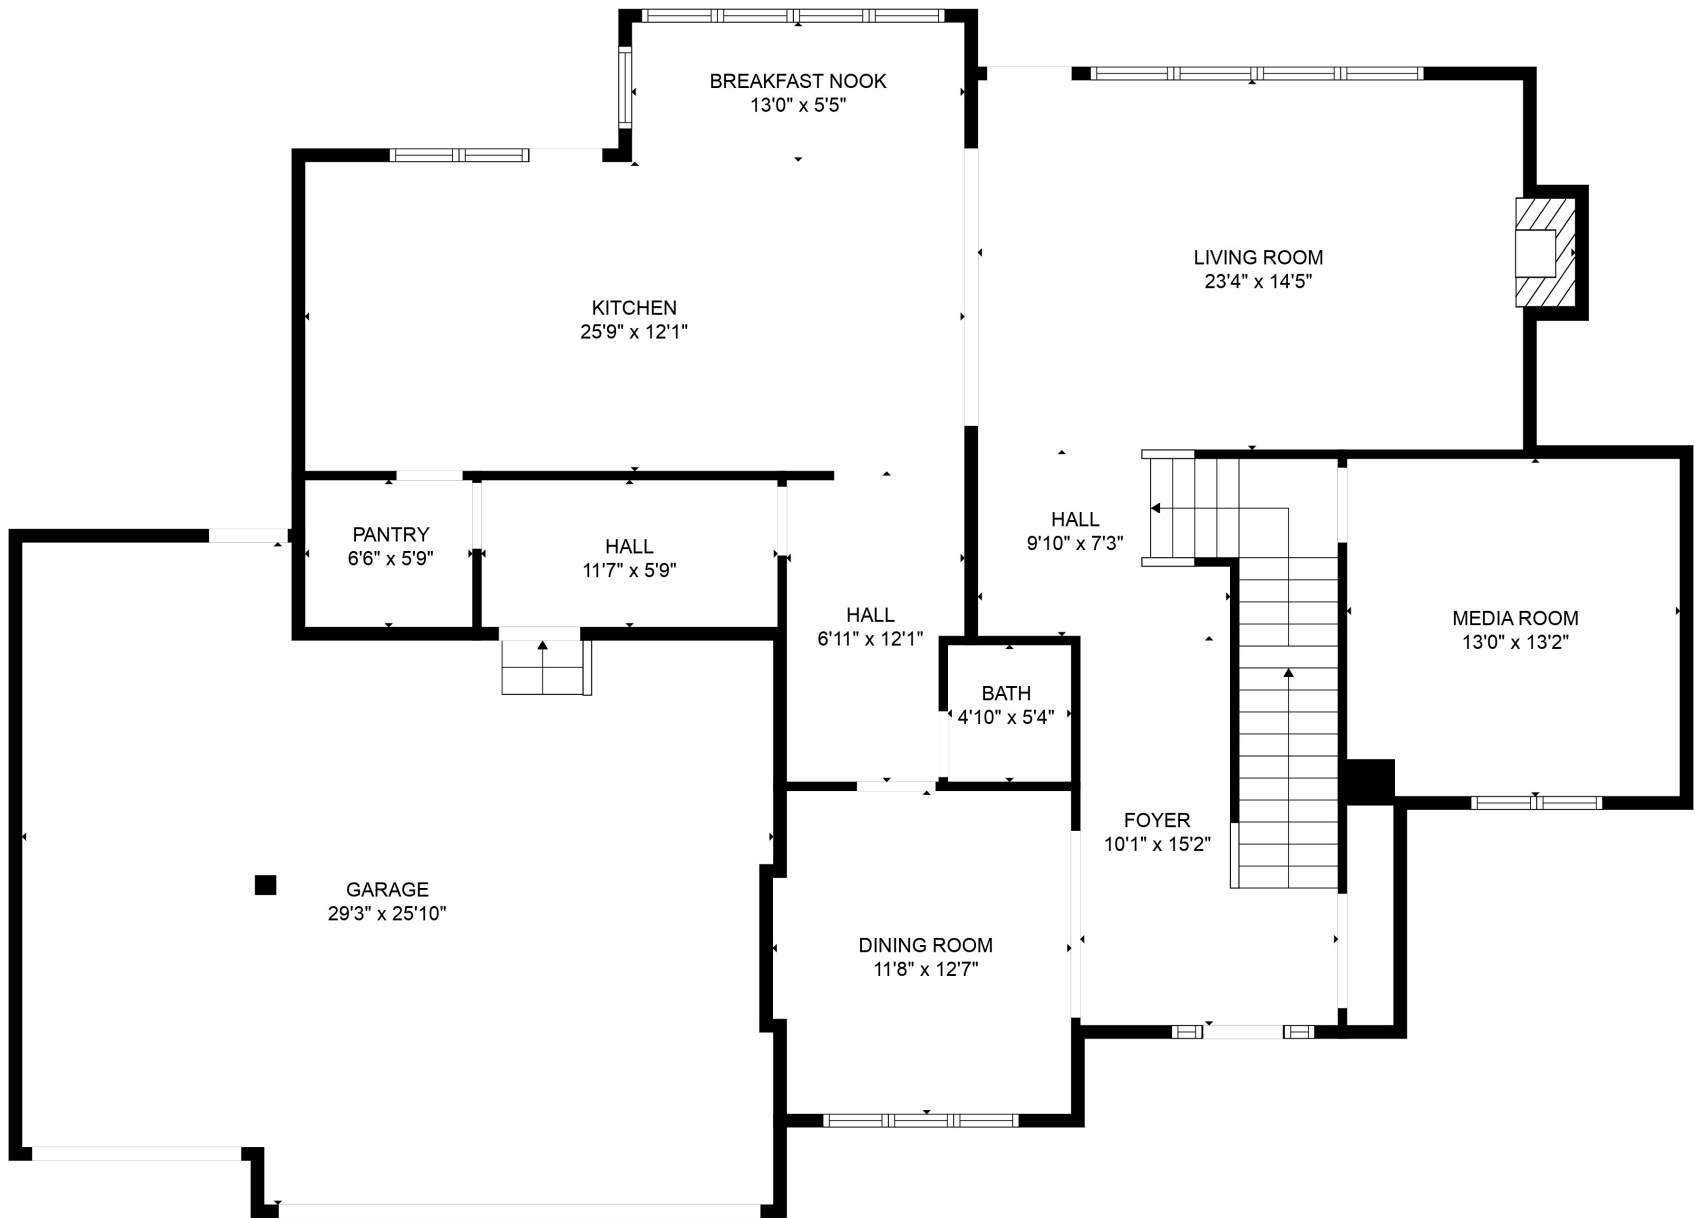

FLOOR 2

FLOOR 3

FLOOR 1

MEASUREMENTS ARE CALCULATED BY CUBICASA TECHNOLOGY. DEEMED HIGHLY RELIABLE BUT NOT GUARANTEED.

MEASUREMENTS ARE CALCULATED BY CUBICASA TECHNOLOGY. DEEMED HIGHLY RELIABLE BUT NOT GUARANTEED.

BASEMENT  
49'6" x 28'6"

STORAGE  
13'0" x 12'6"

UTILITY  
23'8" x 13'3"