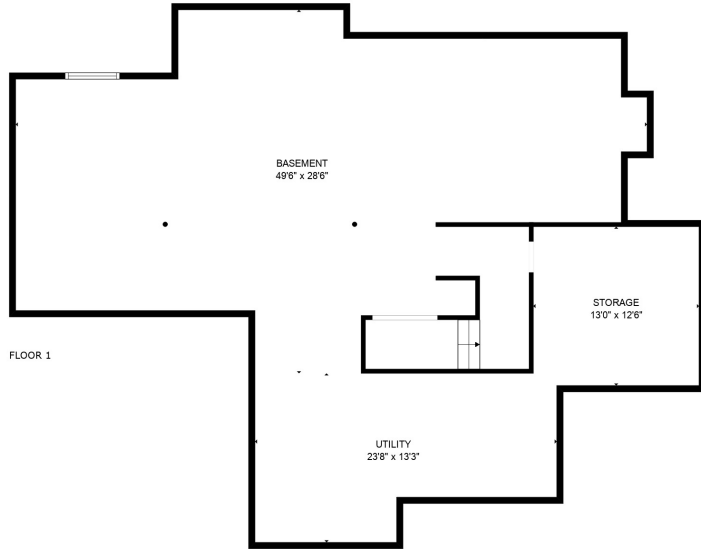

FLOOR 2

FLOOR 3

FLOOR 1

MEASUREMENTS ARE CALCULATED BY CUBICASA TECHNOLOGY. DEEMED HIGHLY RELIABLE BUT NOT GUARANTEED.

MEASUREMENTS ARE CALCULATED BY CUBICASA TECHNOLOGY. DEEMED HIGHLY RELIABLE BUT NOT GUARANTEED.

BASEMENT  
49'6" x 28'6"

STORAGE  
13'0" x 12'6"

UTILITY  
23'8" x 13'3"