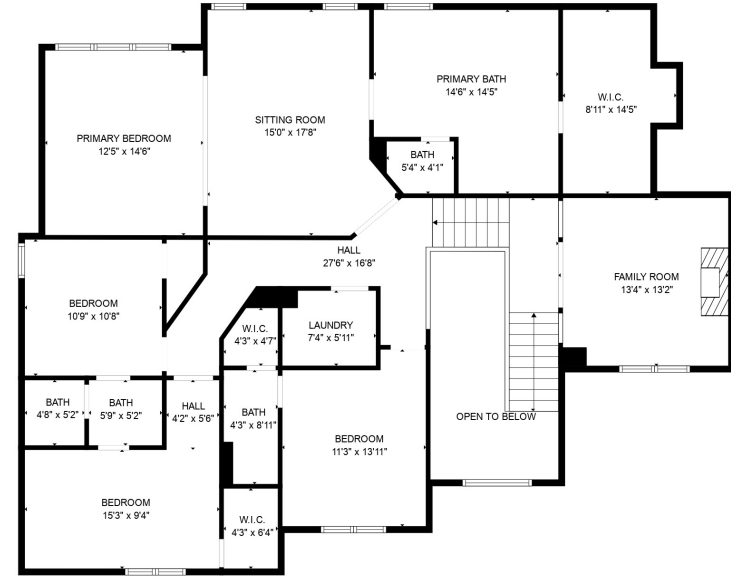

FLOOR 2

FLOOR 3

FLOOR 1

MEASUREMENTS ARE CALCULATED BY CUBICASA TECHNOLOGY. DEEMED HIGHLY RELIABLE BUT NOT GUARANTEED.

MEASUREMENTS ARE CALCULATED BY CUBICASA TECHNOLOGY. DEEMED HIGHLY RELIABLE BUT NOT GUARANTEED.

BASEMENT  
49'6" x 28'6"

STORAGE  
13'0" x 12'6"

UTILITY  
23'8" x 13'3"