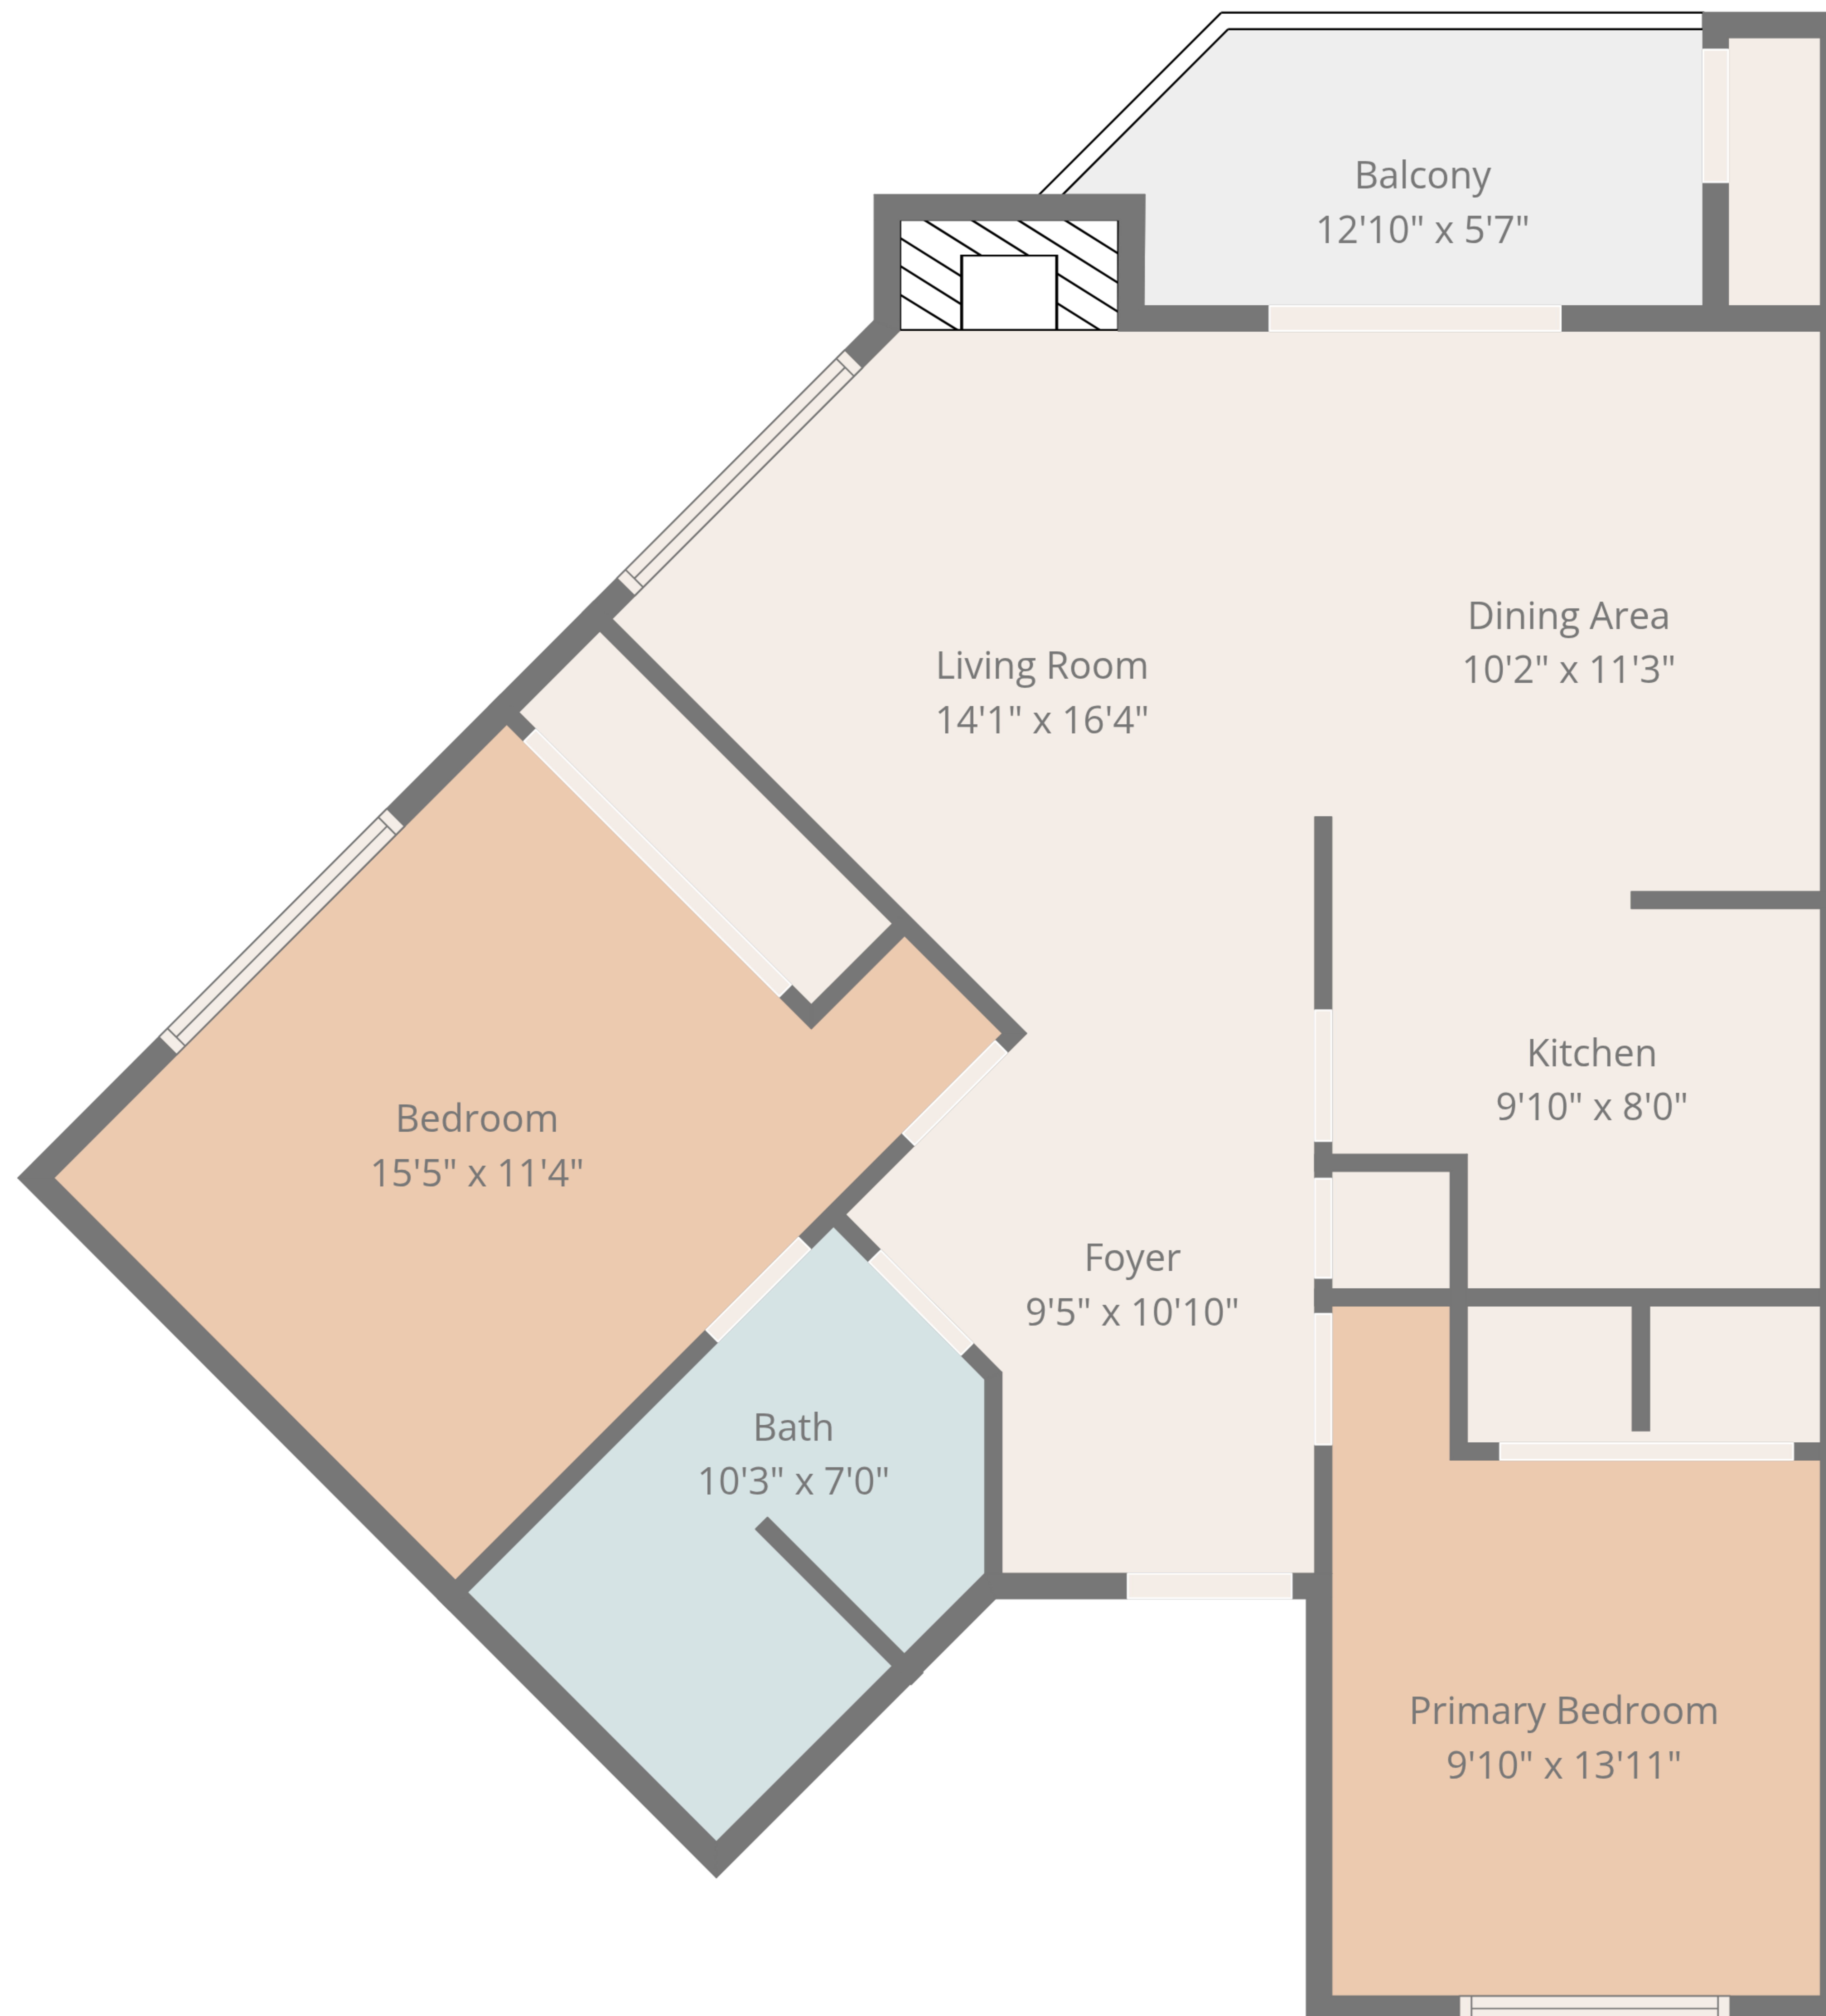

Total: 826 sq. ft

1st Floor: 826 sq. ft

Excluded Areas: Balcony: 63 sq. Ft, Undefined: 10 sq. Ft, Fireplace: 13 sq. Ft,
Walls: 68 sq. ft

Total: 826 sq. ft

1st Floor: 826 sq. ft

Excluded Areas: Balcony: 63 sq. Ft, Undefined: 10 sq. Ft, Fireplace: 13 sq. Ft,
Walls: 68 sq. ft