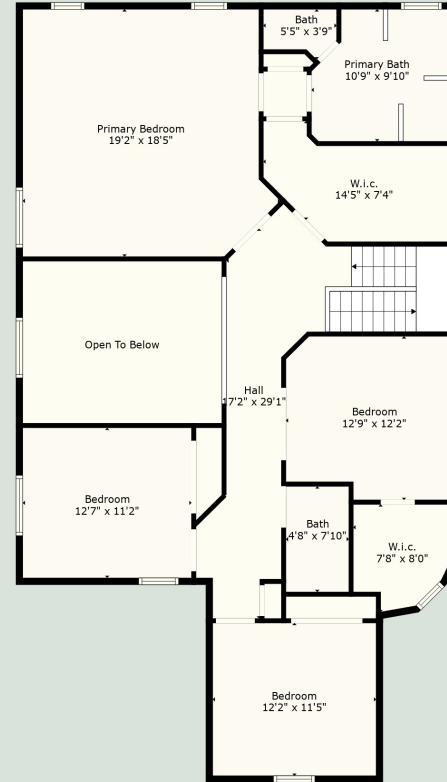

Floor 1

Floor 2

TOTAL: 2784 sq. ft
 FLOOR 1: 1407 sq. ft, FLOOR 2: 1377 sq. ft
 EXCLUDED AREAS: GARAGE: 343 sq. ft, PORCH: 75 sq. ft, SCREENED PORCH: 385 sq. ft,
 OPEN TO BELOW: 179 sq. ft

Measurements Are Calculated By Cubicasa Technology. Deemed Highly Reliable But Not Guaranteed.

TOTAL: 2784 sq. ft

FLOOR 1: 1407 sq. ft, FLOOR 2: 1377 sq. ft

EXCLUDED AREAS: GARAGE: 343 sq. ft, PORCH: 75 sq. ft, SCREENED PORCH: 385 sq. ft,
OPEN TO BELOW: 179 sq. ft

Measurements Are Calculated By Cubicasa Technology. Deemed Highly Reliable But Not Guaranteed.