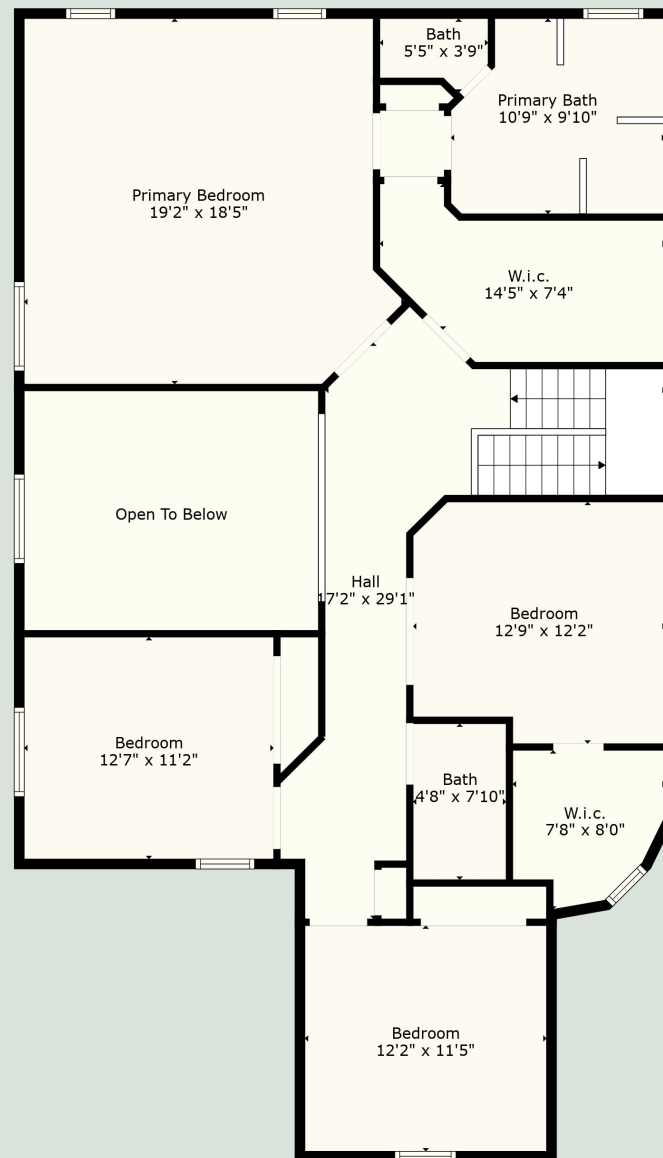

Floor 1

Floor 2

TOTAL: 2784 sq. ft
 FLOOR 1: 1407 sq. ft, FLOOR 2: 1377 sq. ft
 EXCLUDED AREAS: GARAGE: 343 sq. ft, PORCH: 75 sq. ft, SCREENED PORCH: 385 sq. ft,
 OPEN TO BELOW: 179 sq. ft

Measurements Are Calculated By Cubicasa Technology. Deemed Highly Reliable But Not Guaranteed.

TOTAL: 2784 sq. ft

FLOOR 1: 1407 sq. ft, FLOOR 2: 1377 sq. ft

EXCLUDED AREAS: GARAGE: 343 sq. ft, PORCH: 75 sq. ft, SCREENED PORCH: 385 sq. ft,
OPEN TO BELOW: 179 sq. ft

Measurements Are Calculated By Cubicasa Technology. Deemed Highly Reliable But Not Guaranteed.