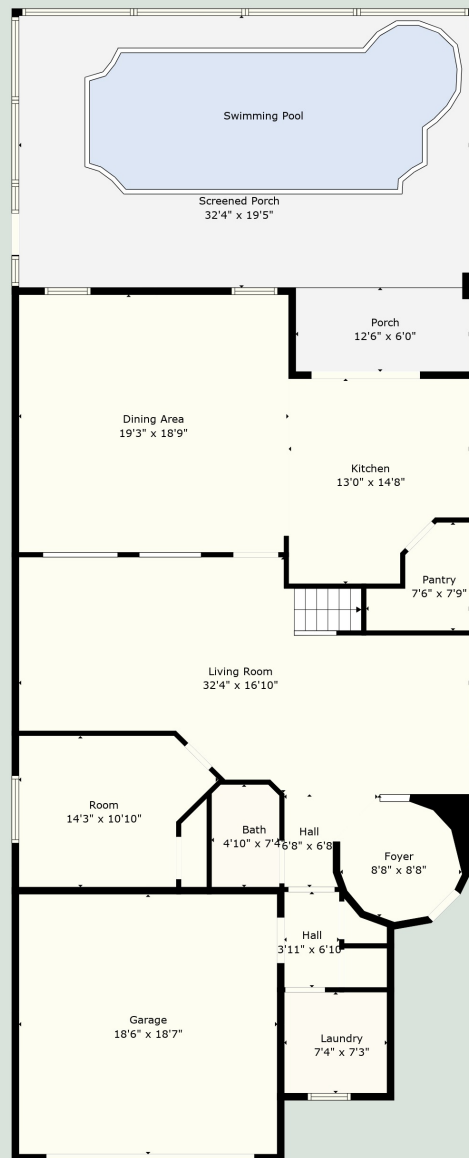

Floor 1

Floor 2

TOTAL: 2784 sq. ft
 FLOOR 1: 1407 sq. ft, FLOOR 2: 1377 sq. ft
 EXCLUDED AREAS: GARAGE: 343 sq. ft, PORCH: 75 sq. ft, SCREENED PORCH: 385 sq. ft,
 OPEN TO BELOW: 179 sq. ft

Measurements Are Calculated By Cubicasa Technology. Deemed Highly Reliable But Not Guaranteed.

TOTAL: 2784 sq. ft

FLOOR 1: 1407 sq. ft, FLOOR 2: 1377 sq. ft

EXCLUDED AREAS: GARAGE: 343 sq. ft, PORCH: 75 sq. ft, SCREENED PORCH: 385 sq. ft,
OPEN TO BELOW: 179 sq. ft

Measurements Are Calculated By Cubicasa Technology. Deemed Highly Reliable But Not Guaranteed.