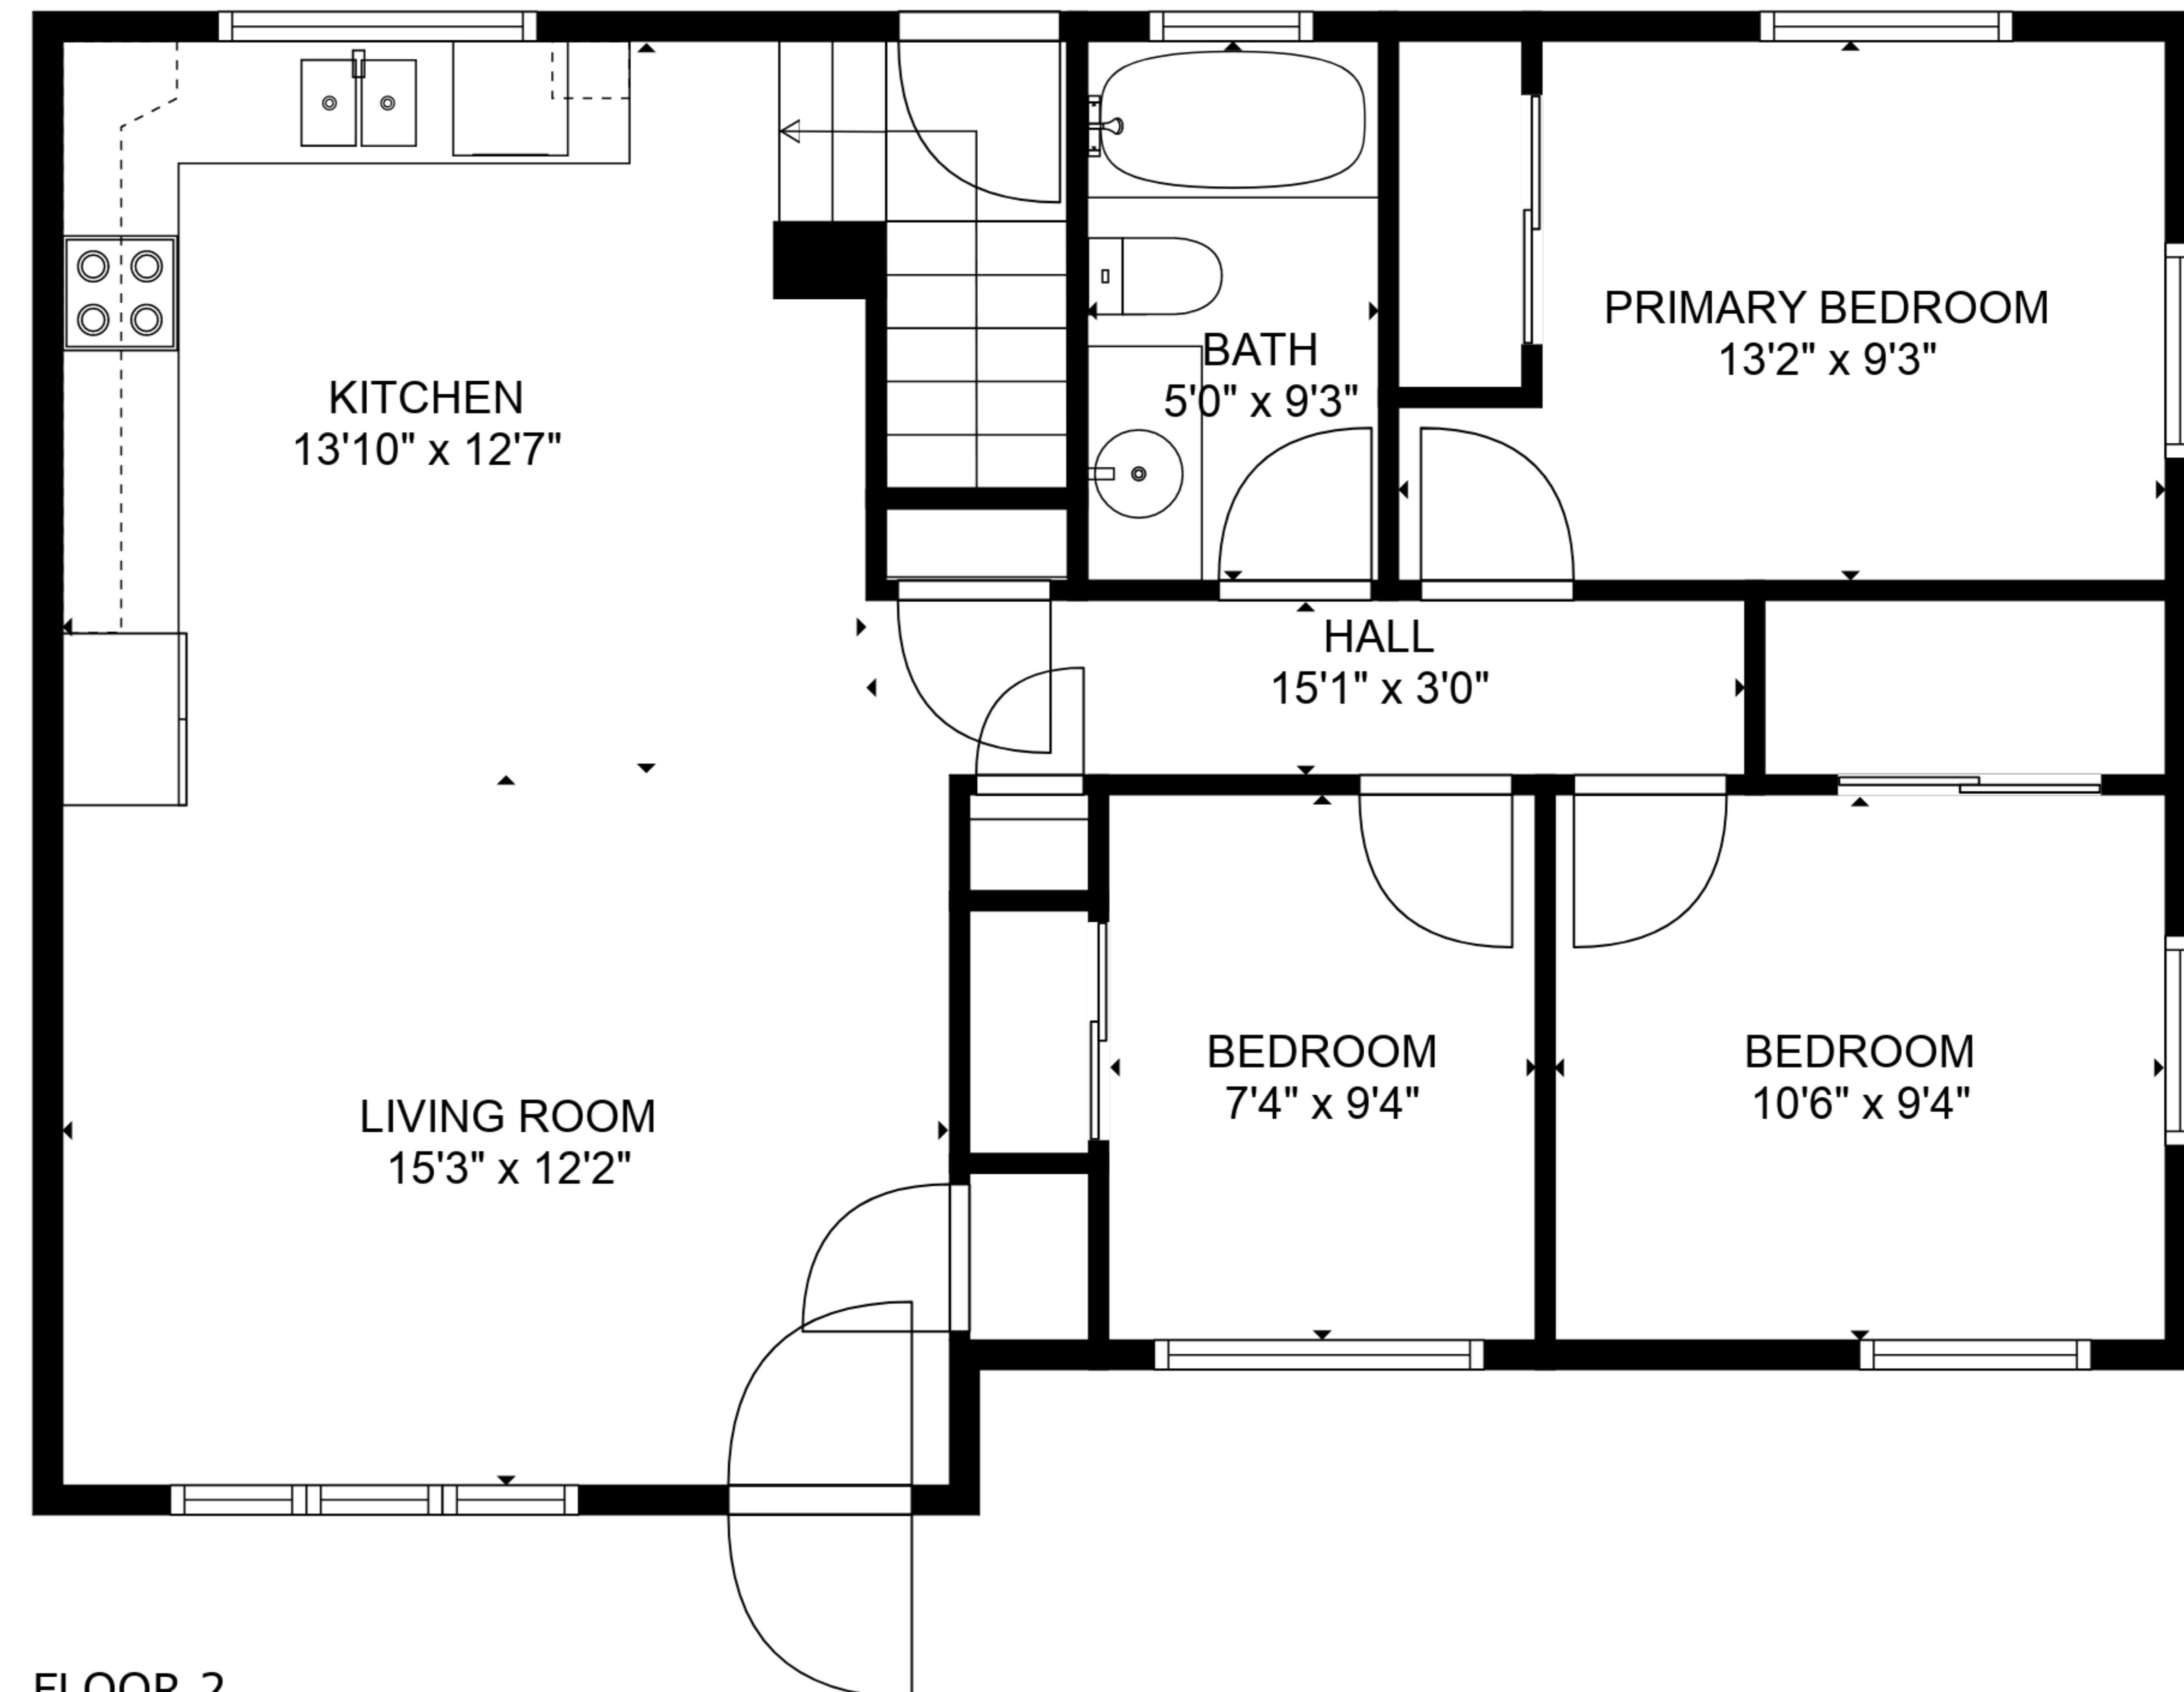

TOTAL: 1655 sq. ft
BELOW GROUND: 808 sq. ft, FLOOR 2: 847 sq. ft
SIZES AND DIMENSIONS ARE APPROXIMATE, ACTUAL MAY VARY.

TOTAL: 1655 sq. ft
BELOW GROUND: 808 sq. ft, FLOOR 2: 847 sq. ft

SIZES AND DIMENSIONS ARE APPROXIMATE, ACTUAL MAY VARY.

FLOOR 1

FLOOR 2

TOTAL: 1655 sq. ft
 BELOW GROUND: 808 sq. ft, FLOOR 2: 847 sq. ft

SIZES AND DIMENSIONS ARE APPROXIMATE, ACTUAL MAY VARY.