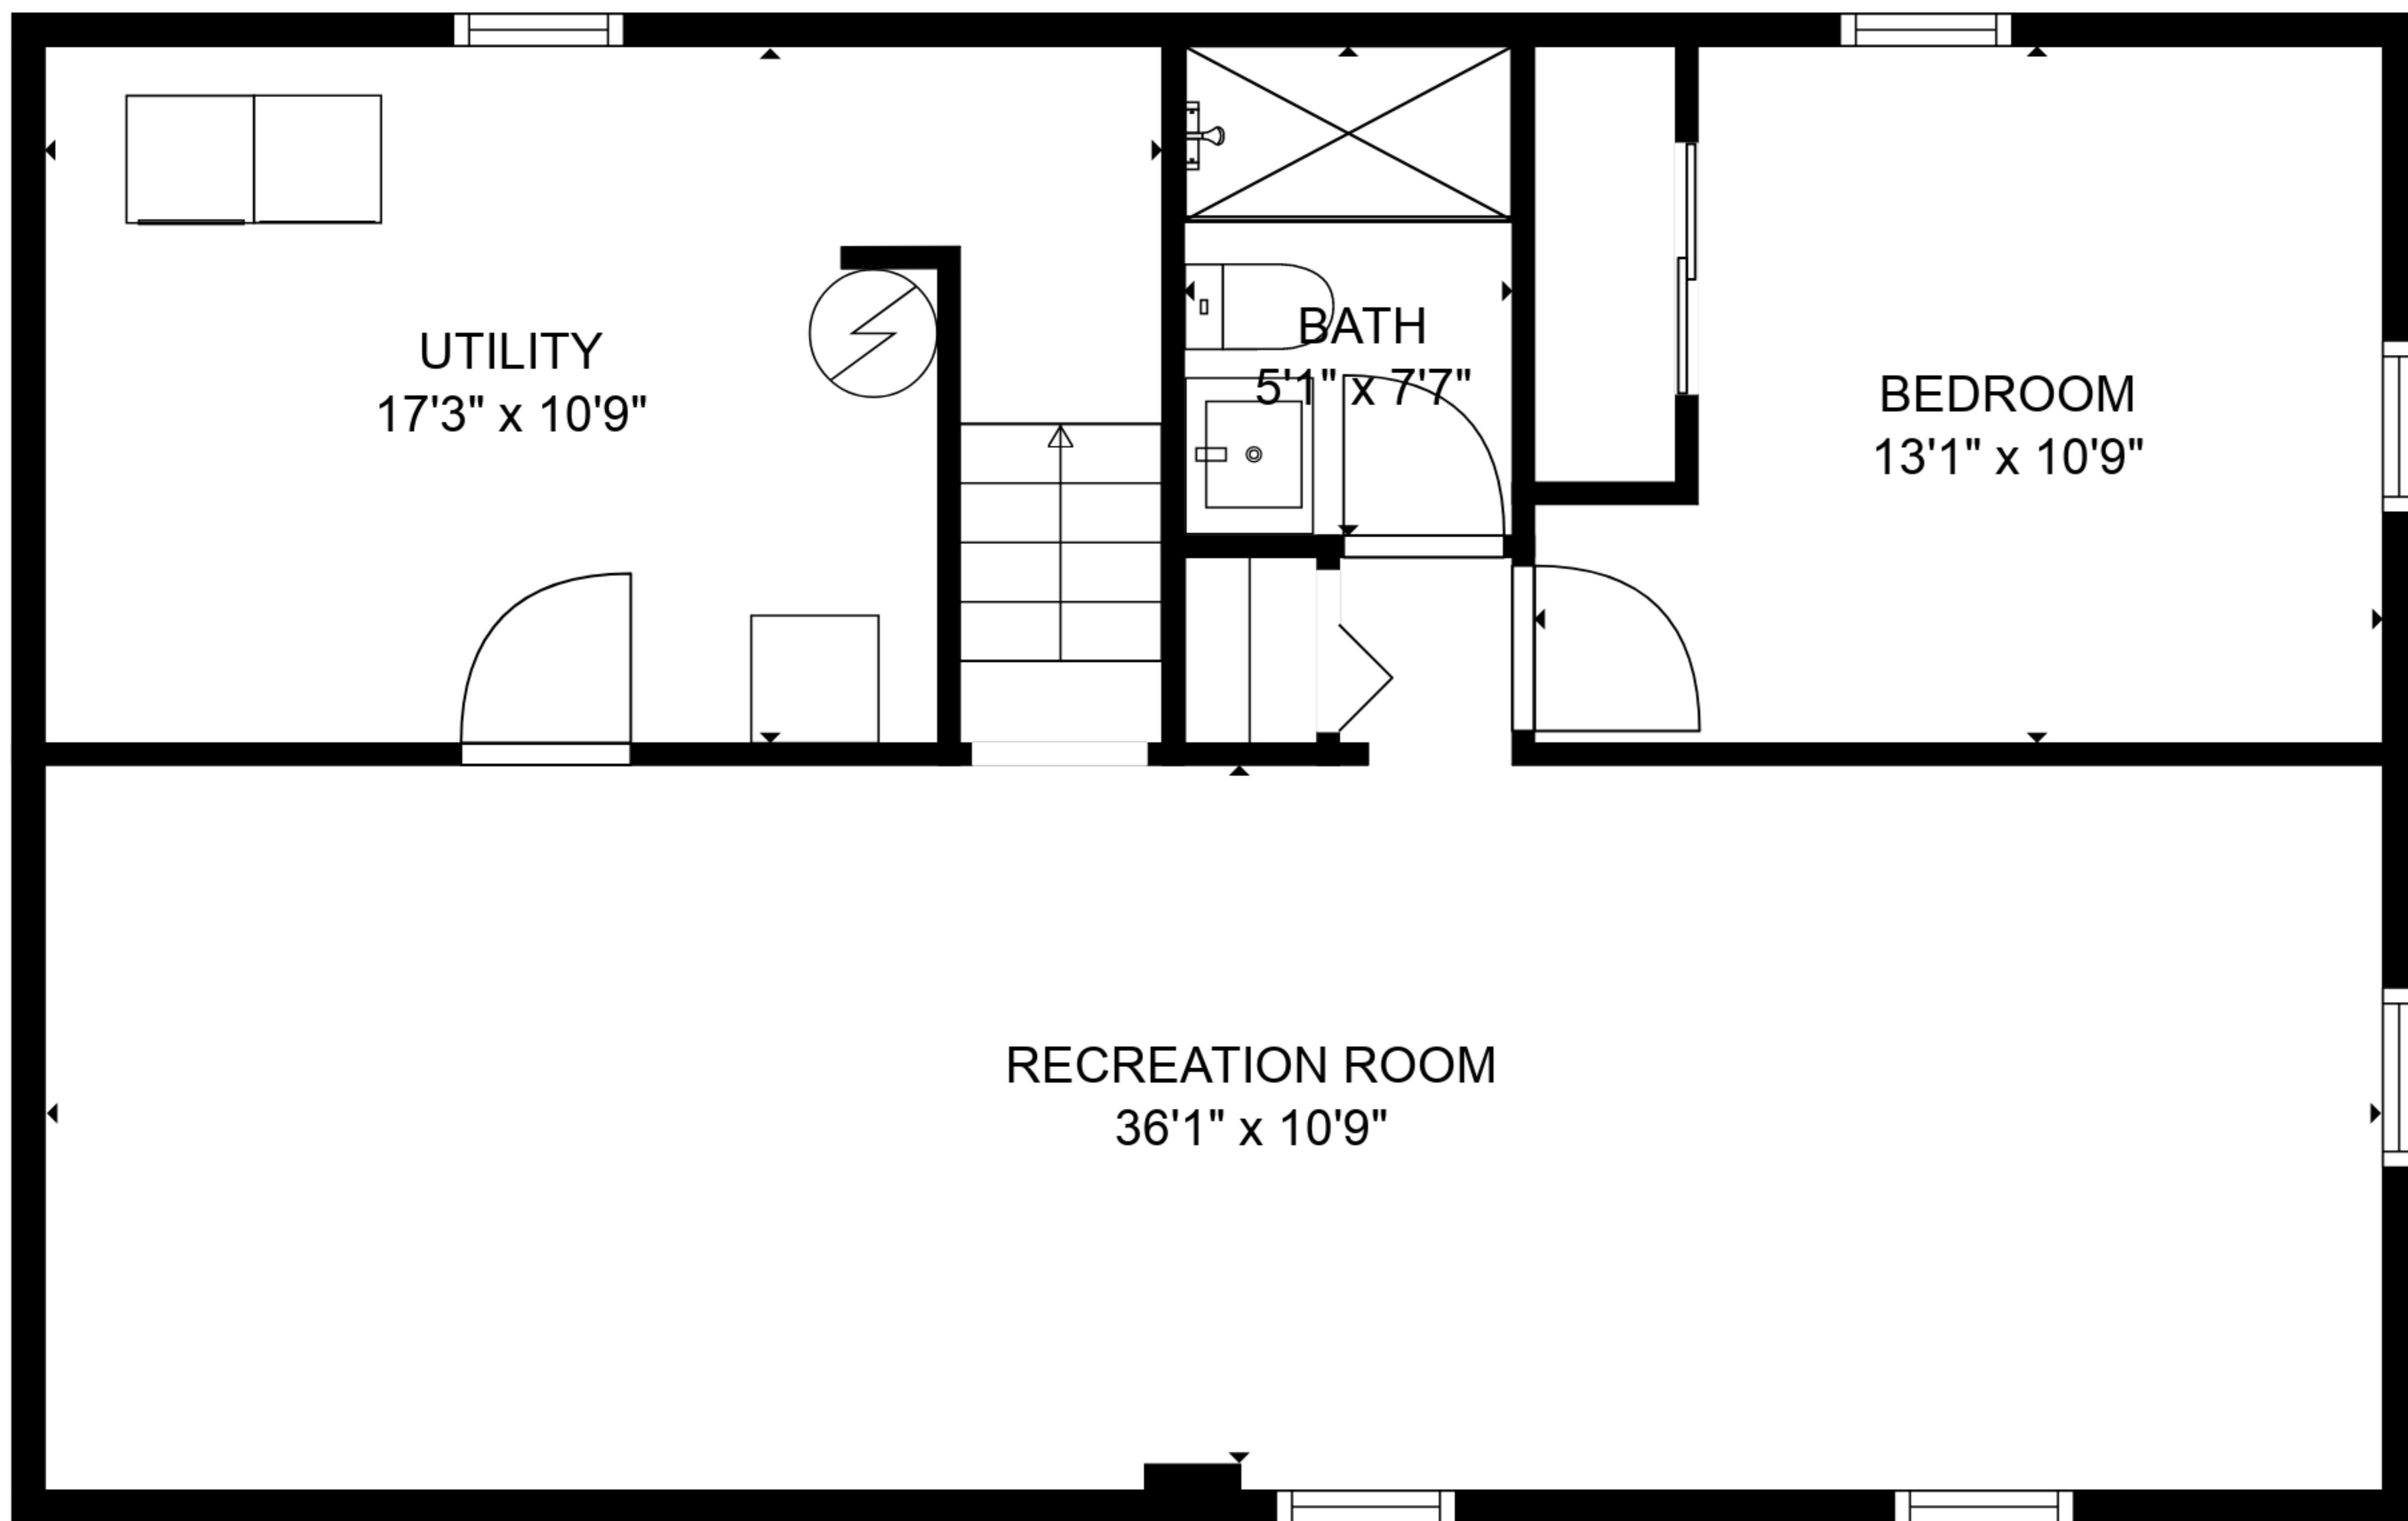

TOTAL: 1655 sq. ft
BELOW GROUND: 808 sq. ft, FLOOR 2: 847 sq. ft
SIZES AND DIMENSIONS ARE APPROXIMATE, ACTUAL MAY VARY.

TOTAL: 1655 sq. ft
BELOW GROUND: 808 sq. ft, FLOOR 2: 847 sq. ft

SIZES AND DIMENSIONS ARE APPROXIMATE, ACTUAL MAY VARY.

FLOOR 1

FLOOR 2

TOTAL: 1655 sq. ft
 BELOW GROUND: 808 sq. ft, FLOOR 2: 847 sq. ft

SIZES AND DIMENSIONS ARE APPROXIMATE, ACTUAL MAY VARY.