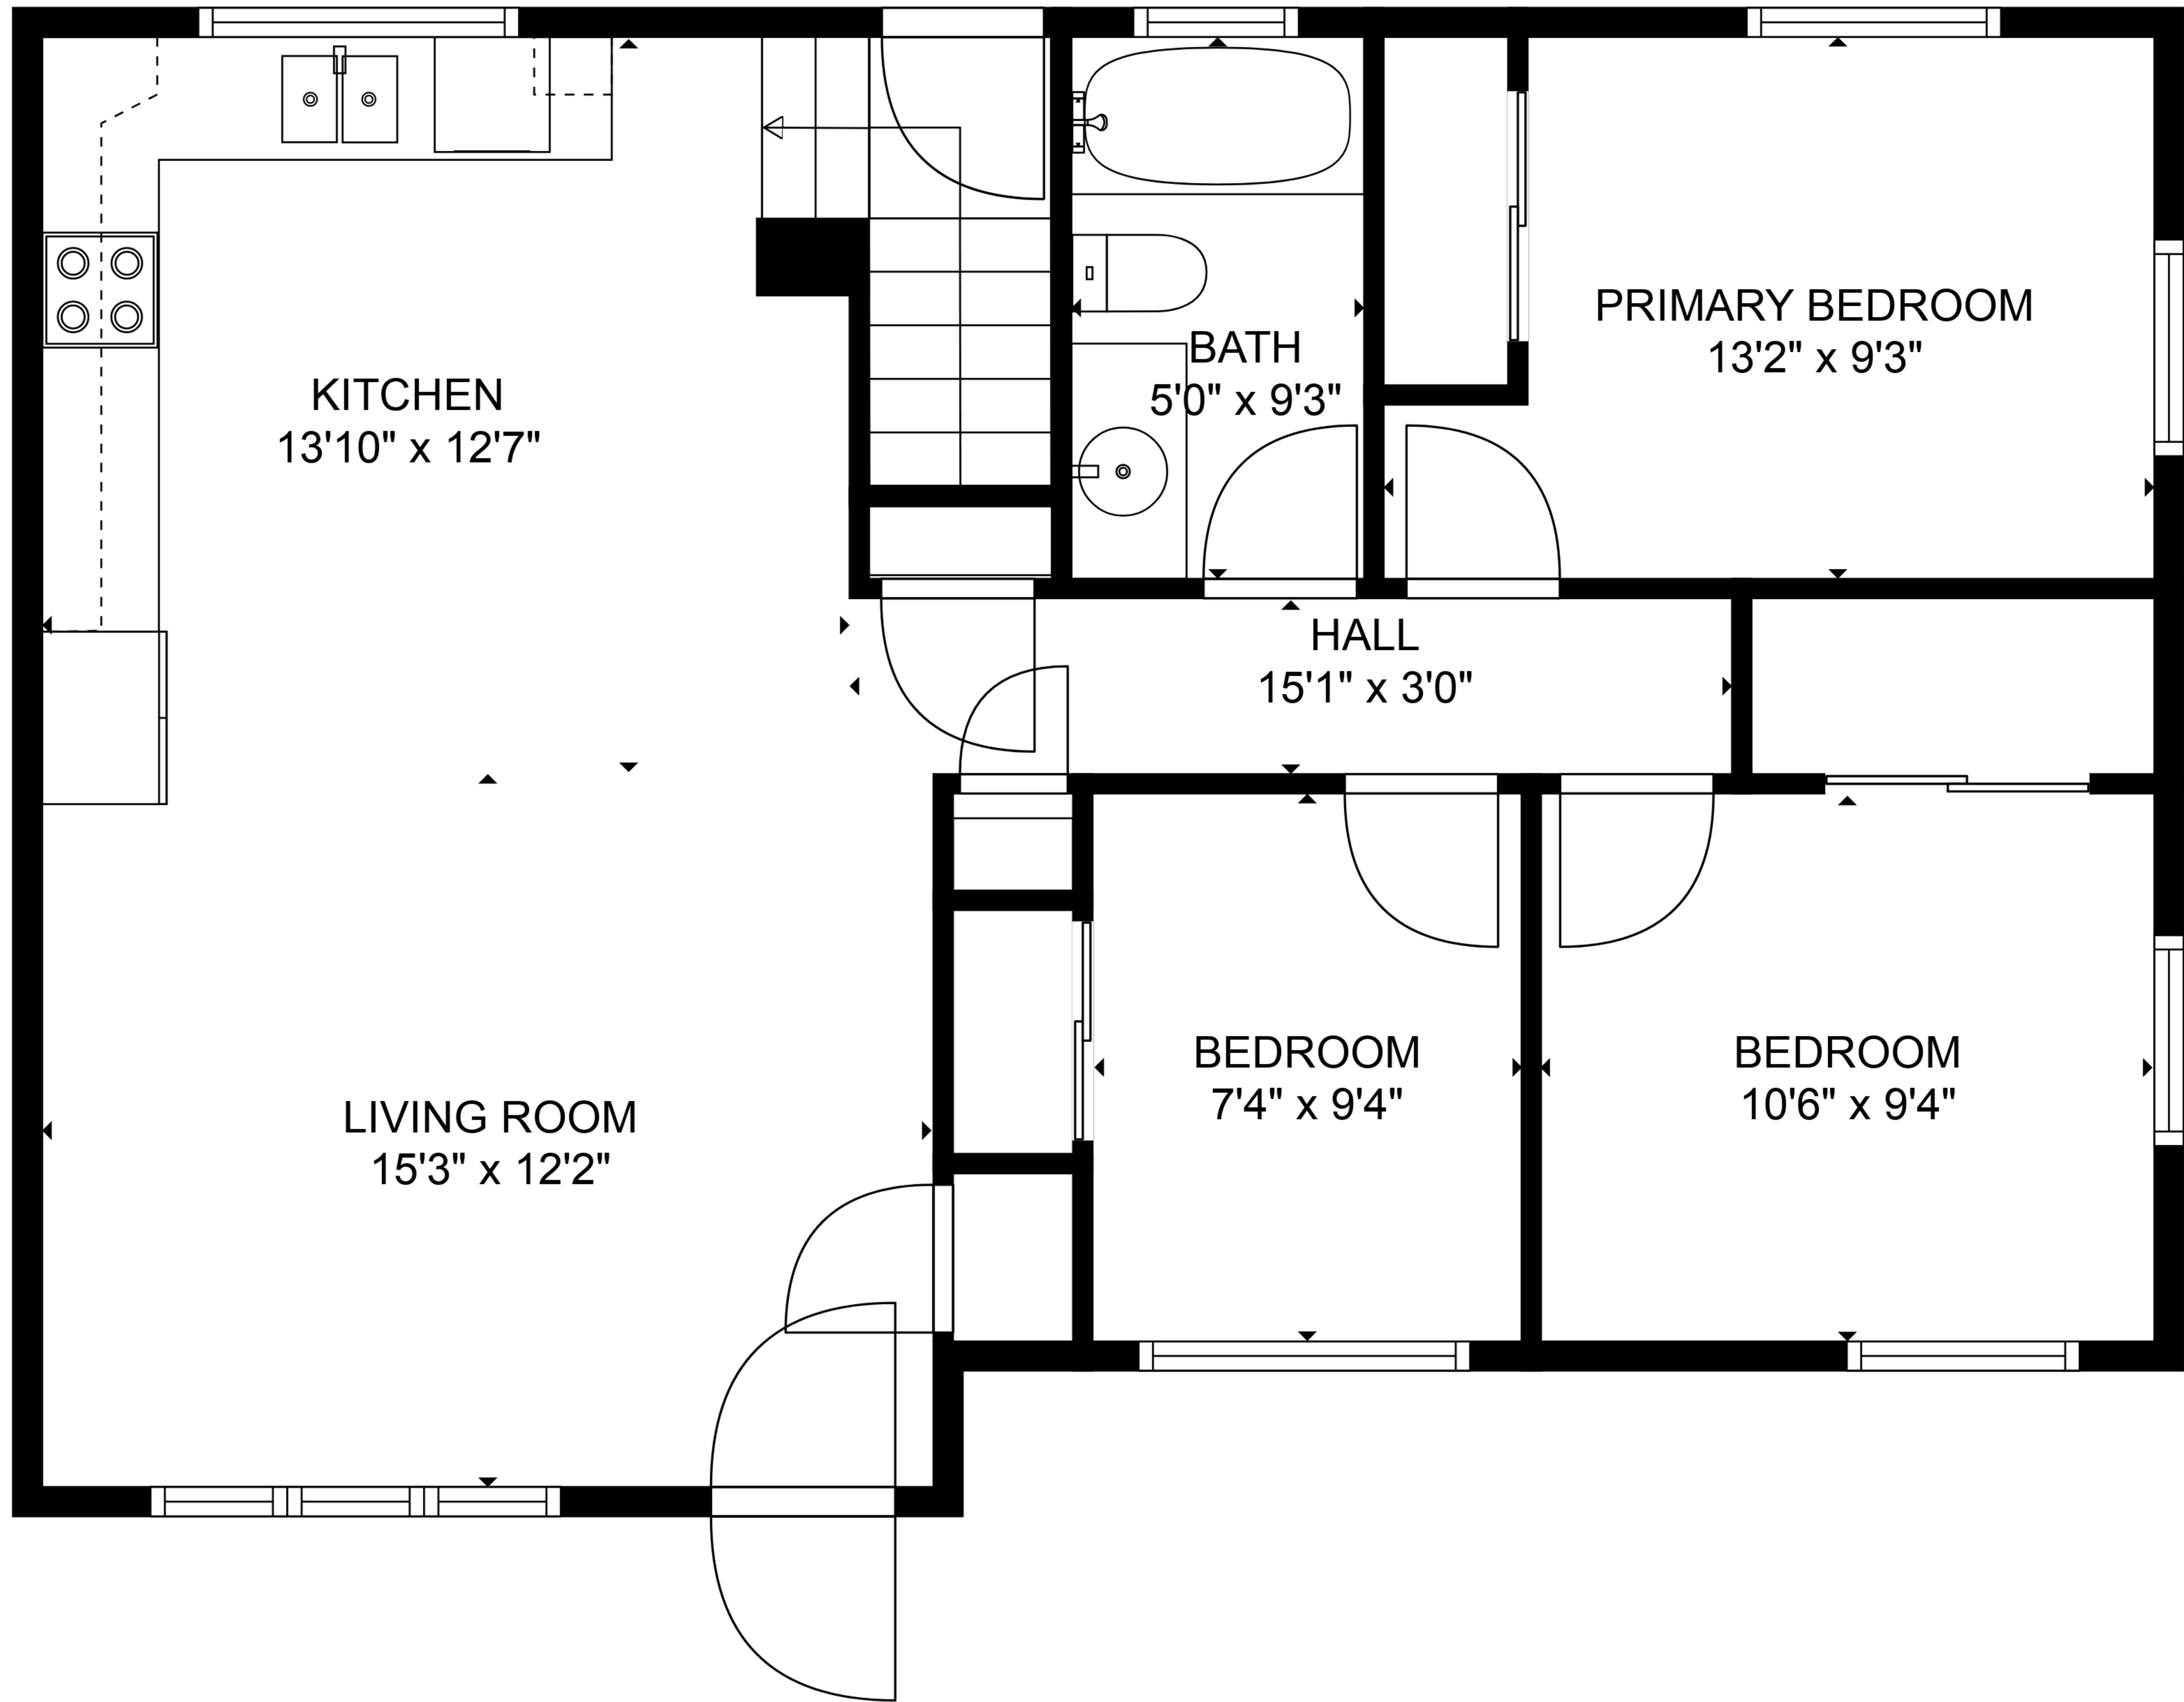

TOTAL: 1655 sq. ft
BELOW GROUND: 808 sq. ft, FLOOR 2: 847 sq. ft
SIZES AND DIMENSIONS ARE APPROXIMATE, ACTUAL MAY VARY.

TOTAL: 1655 sq. ft
BELOW GROUND: 808 sq. ft, FLOOR 2: 847 sq. ft

SIZES AND DIMENSIONS ARE APPROXIMATE, ACTUAL MAY VARY.

FLOOR 1

FLOOR 2

TOTAL: 1655 sq. ft
 BELOW GROUND: 808 sq. ft, FLOOR 2: 847 sq. ft

SIZES AND DIMENSIONS ARE APPROXIMATE, ACTUAL MAY VARY.