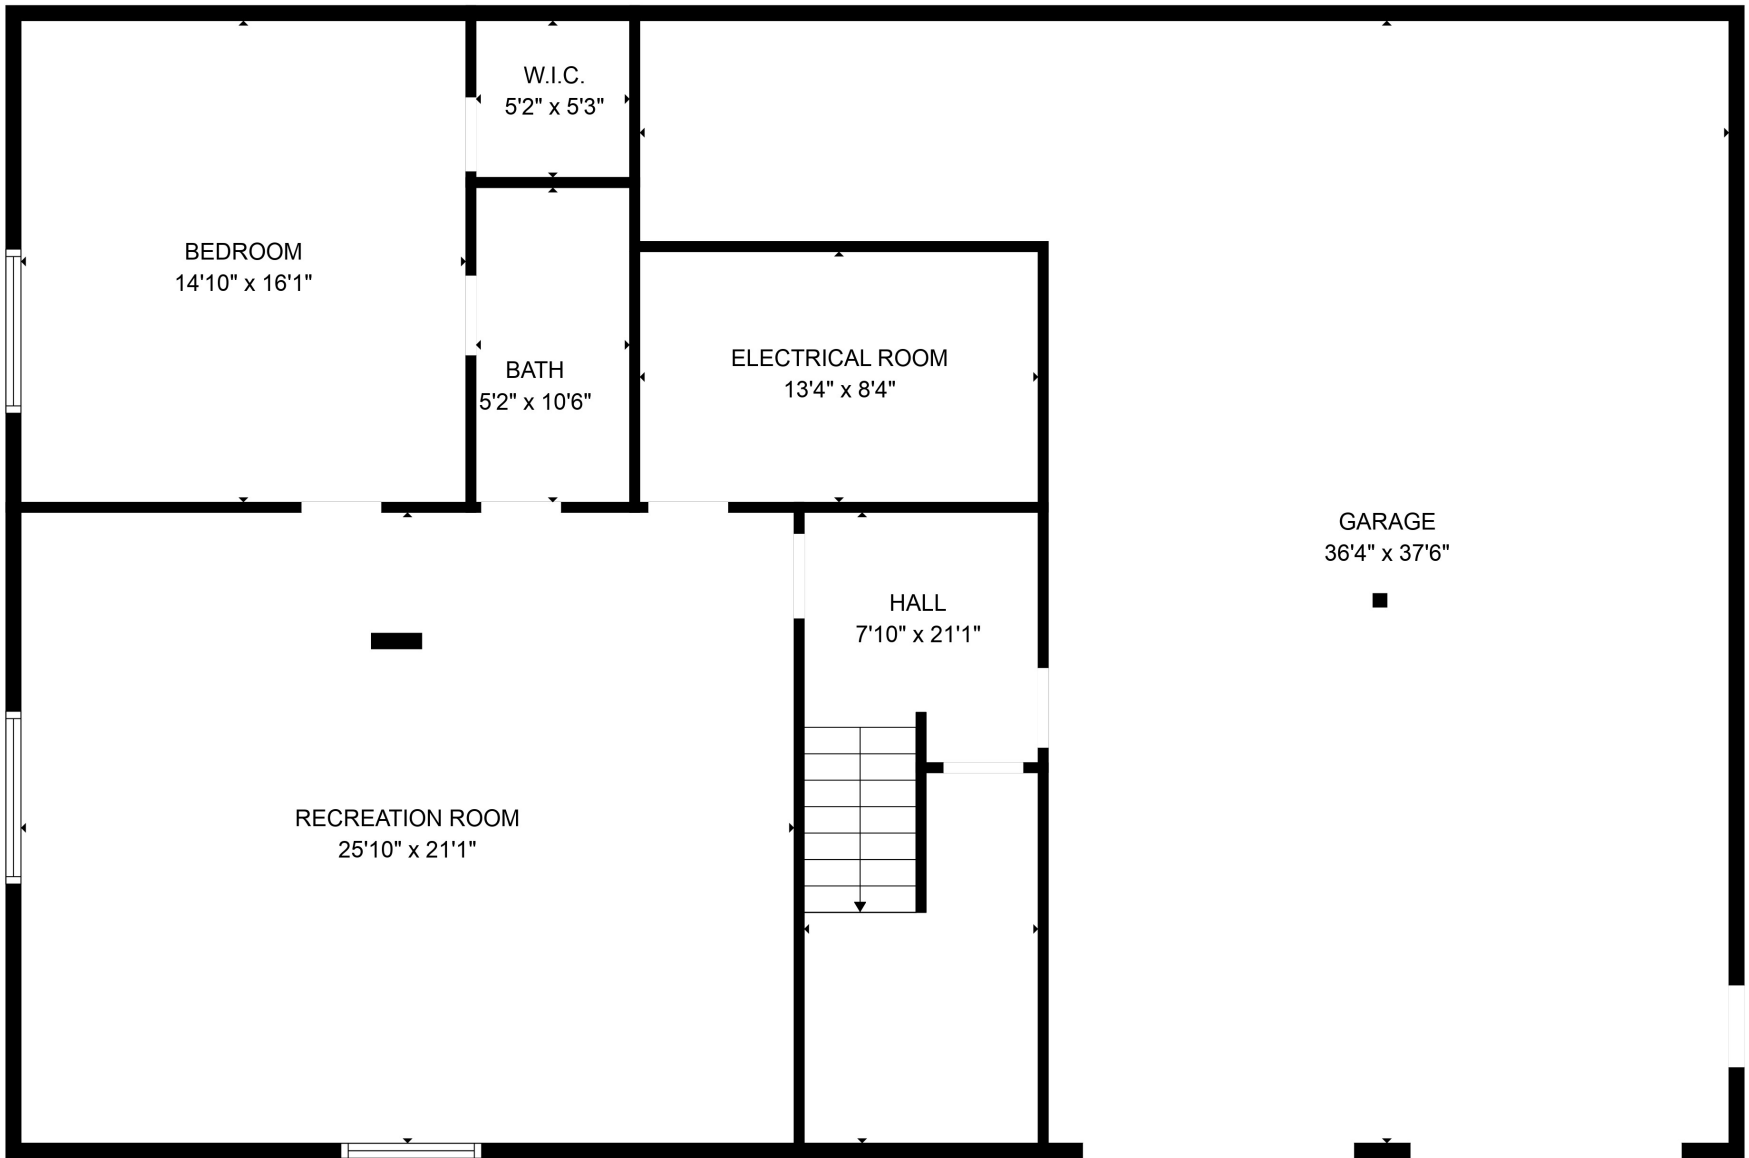

FLOOR 1

FLOOR 2

Total scanned area: 4947 sq. ft

SIZES AND DIMENSIONS ARE APPROXIMATE, ACTUAL MAY VARY.

Total scanned area: 4947 sq. ft

SIZES AND DIMENSIONS ARE APPROXIMATE, ACTUAL MAY VARY.

Total scanned area: 4947 sq. ft

SIZES AND DIMENSIONS ARE APPROXIMATE, ACTUAL MAY VARY.