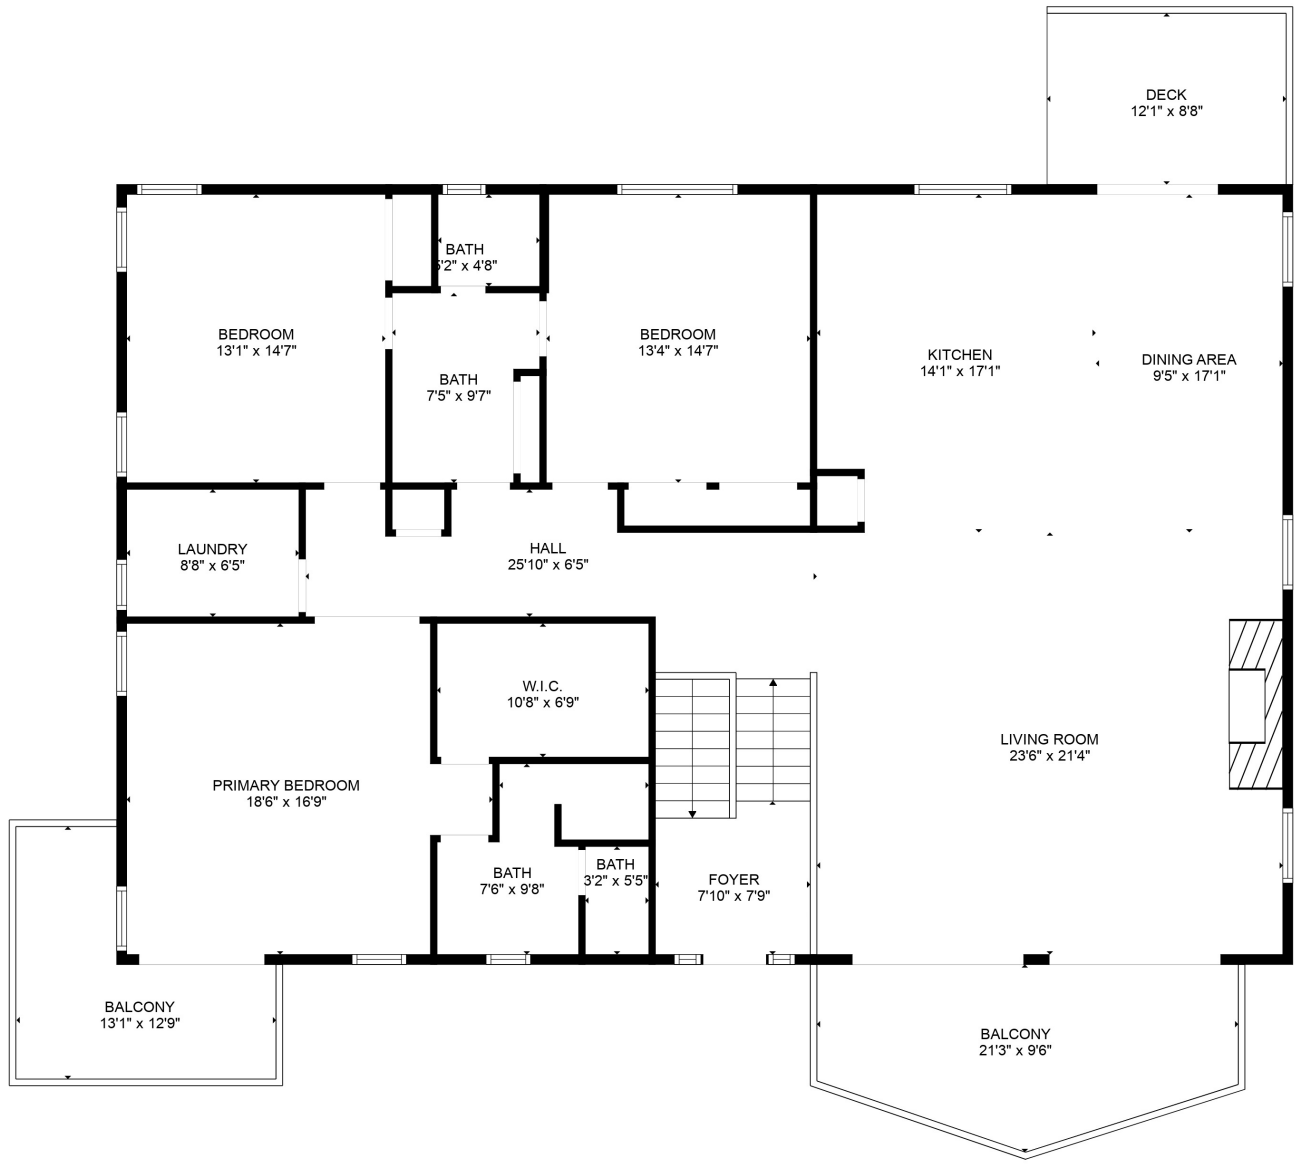

FLOOR 1

FLOOR 2

Total scanned area: 4947 sq. ft

SIZES AND DIMENSIONS ARE APPROXIMATE, ACTUAL MAY VARY.

Total scanned area: 4947 sq. ft

SIZES AND DIMENSIONS ARE APPROXIMATE, ACTUAL MAY VARY.

Total scanned area: 4947 sq. ft

SIZES AND DIMENSIONS ARE APPROXIMATE, ACTUAL MAY VARY.