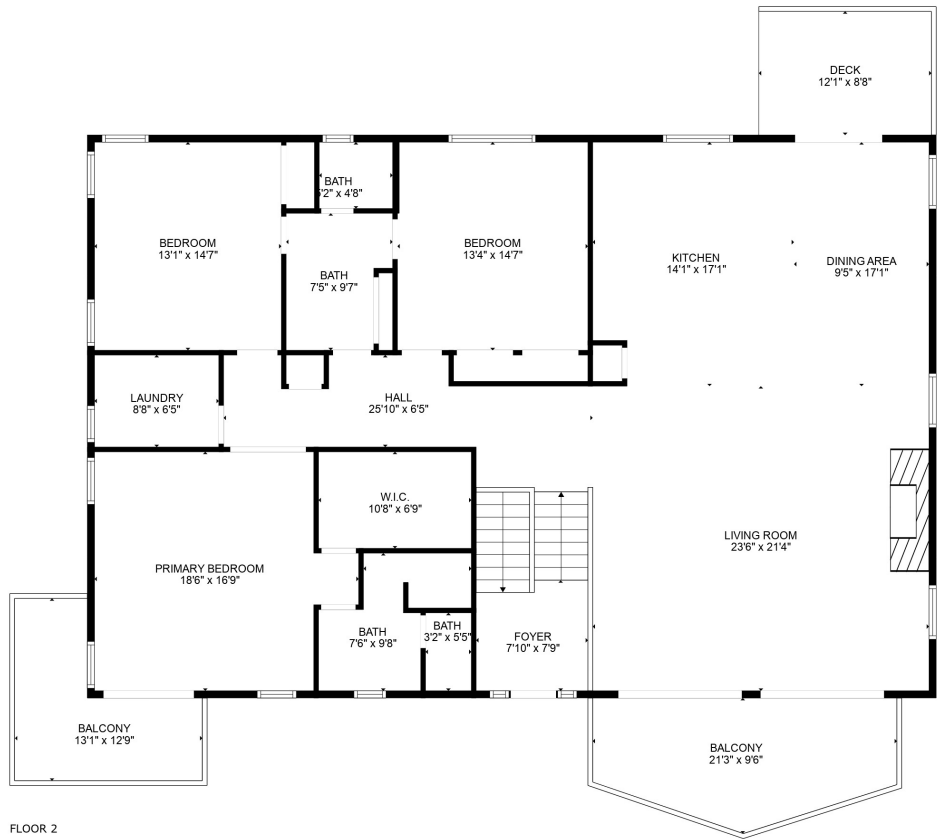

FLOOR 1

FLOOR 2

Total scanned area: 4947 sq. ft

SIZES AND DIMENSIONS ARE APPROXIMATE, ACTUAL MAY VARY.

Total scanned area: 4947 sq. ft

SIZES AND DIMENSIONS ARE APPROXIMATE, ACTUAL MAY VARY.

Total scanned area: 4947 sq. ft

SIZES AND DIMENSIONS ARE APPROXIMATE, ACTUAL MAY VARY.