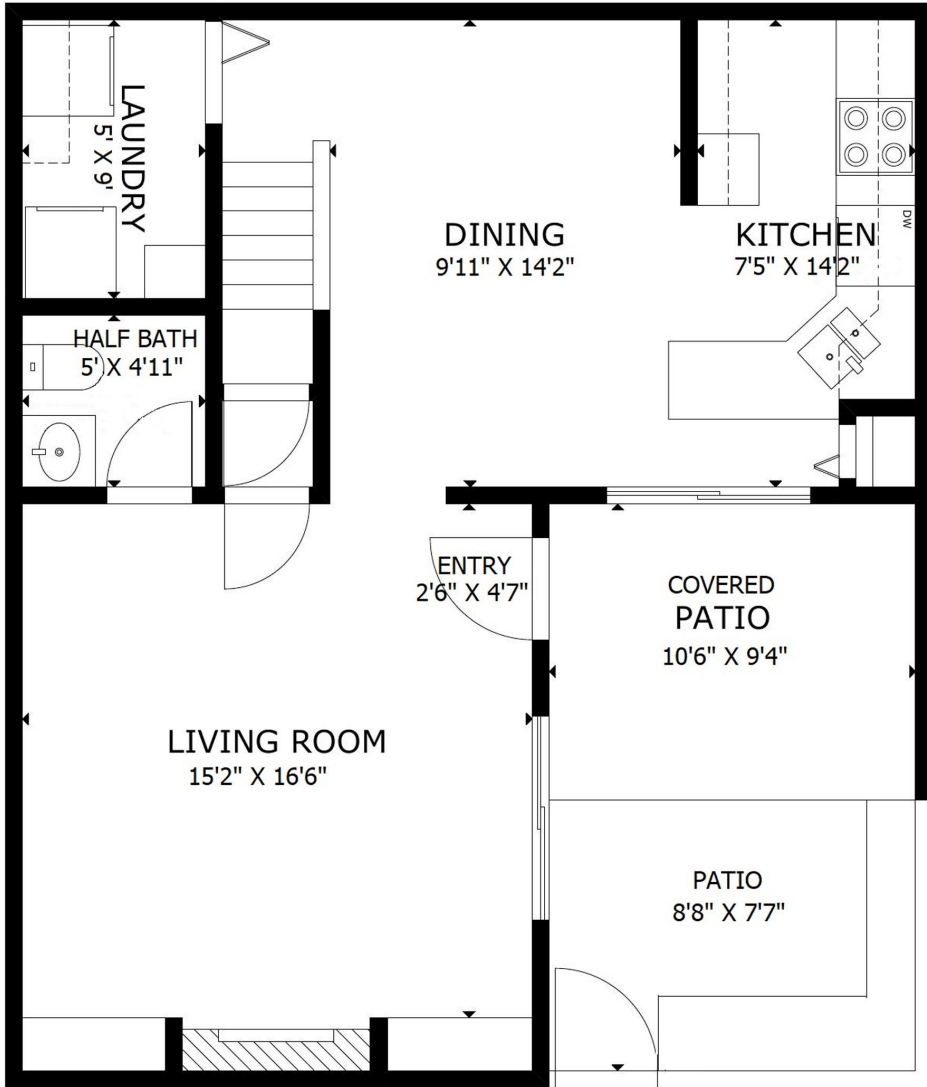

383 Summerwalk Circle Chapel Hill, NC 27517

FLOOR 1

FLOOR 2

The following dimensions are approximate interior wall to wall dimensions, measured on site, from the widest portion of each room, then calculated to Feet/Inches from Rounded Decimal Feet. Information deemed reliable, but not guaranteed.