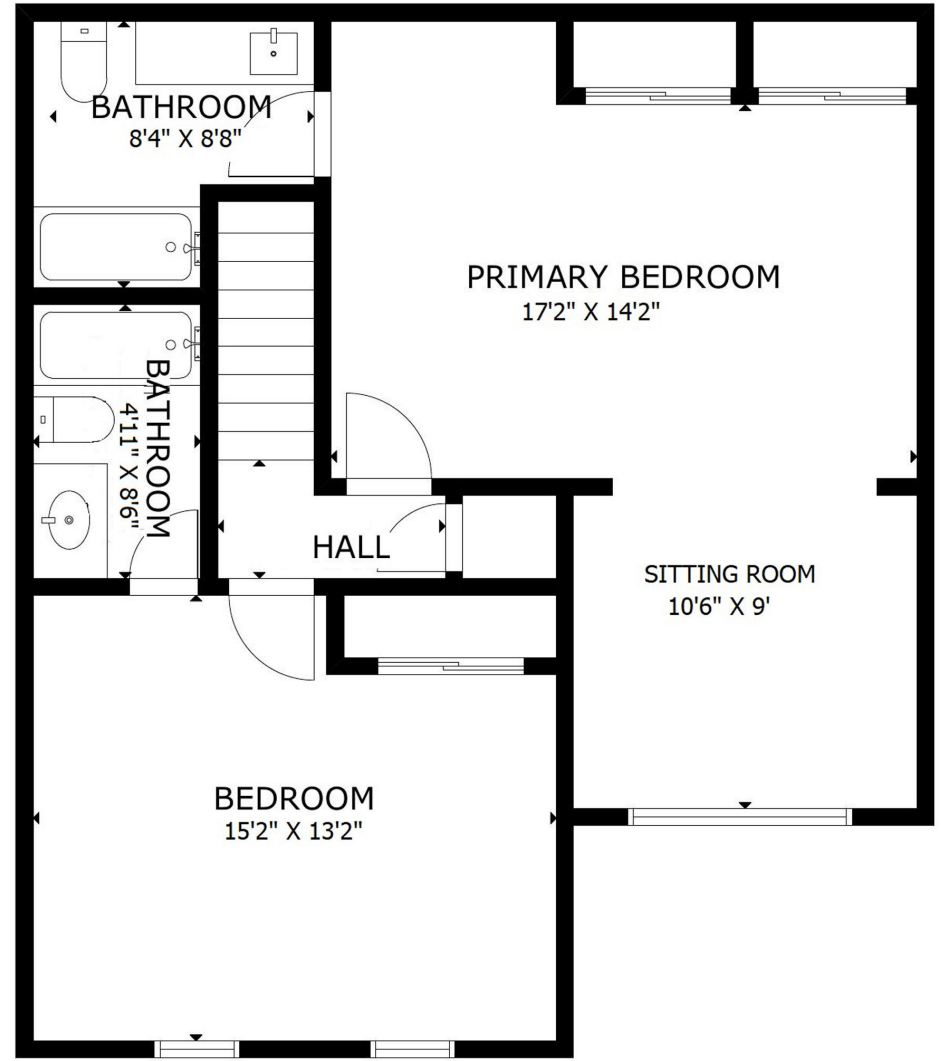

383 Summerwalk Circle Chapel Hill, NC 27517

FLOOR 1

FLOOR 2

The following dimensions are approximate interior wall to wall dimensions, measured on site, from the widest portion of each room, then calculated to Feet/Inches from Rounded Decimal Feet. Information deemed reliable, but not guaranteed.