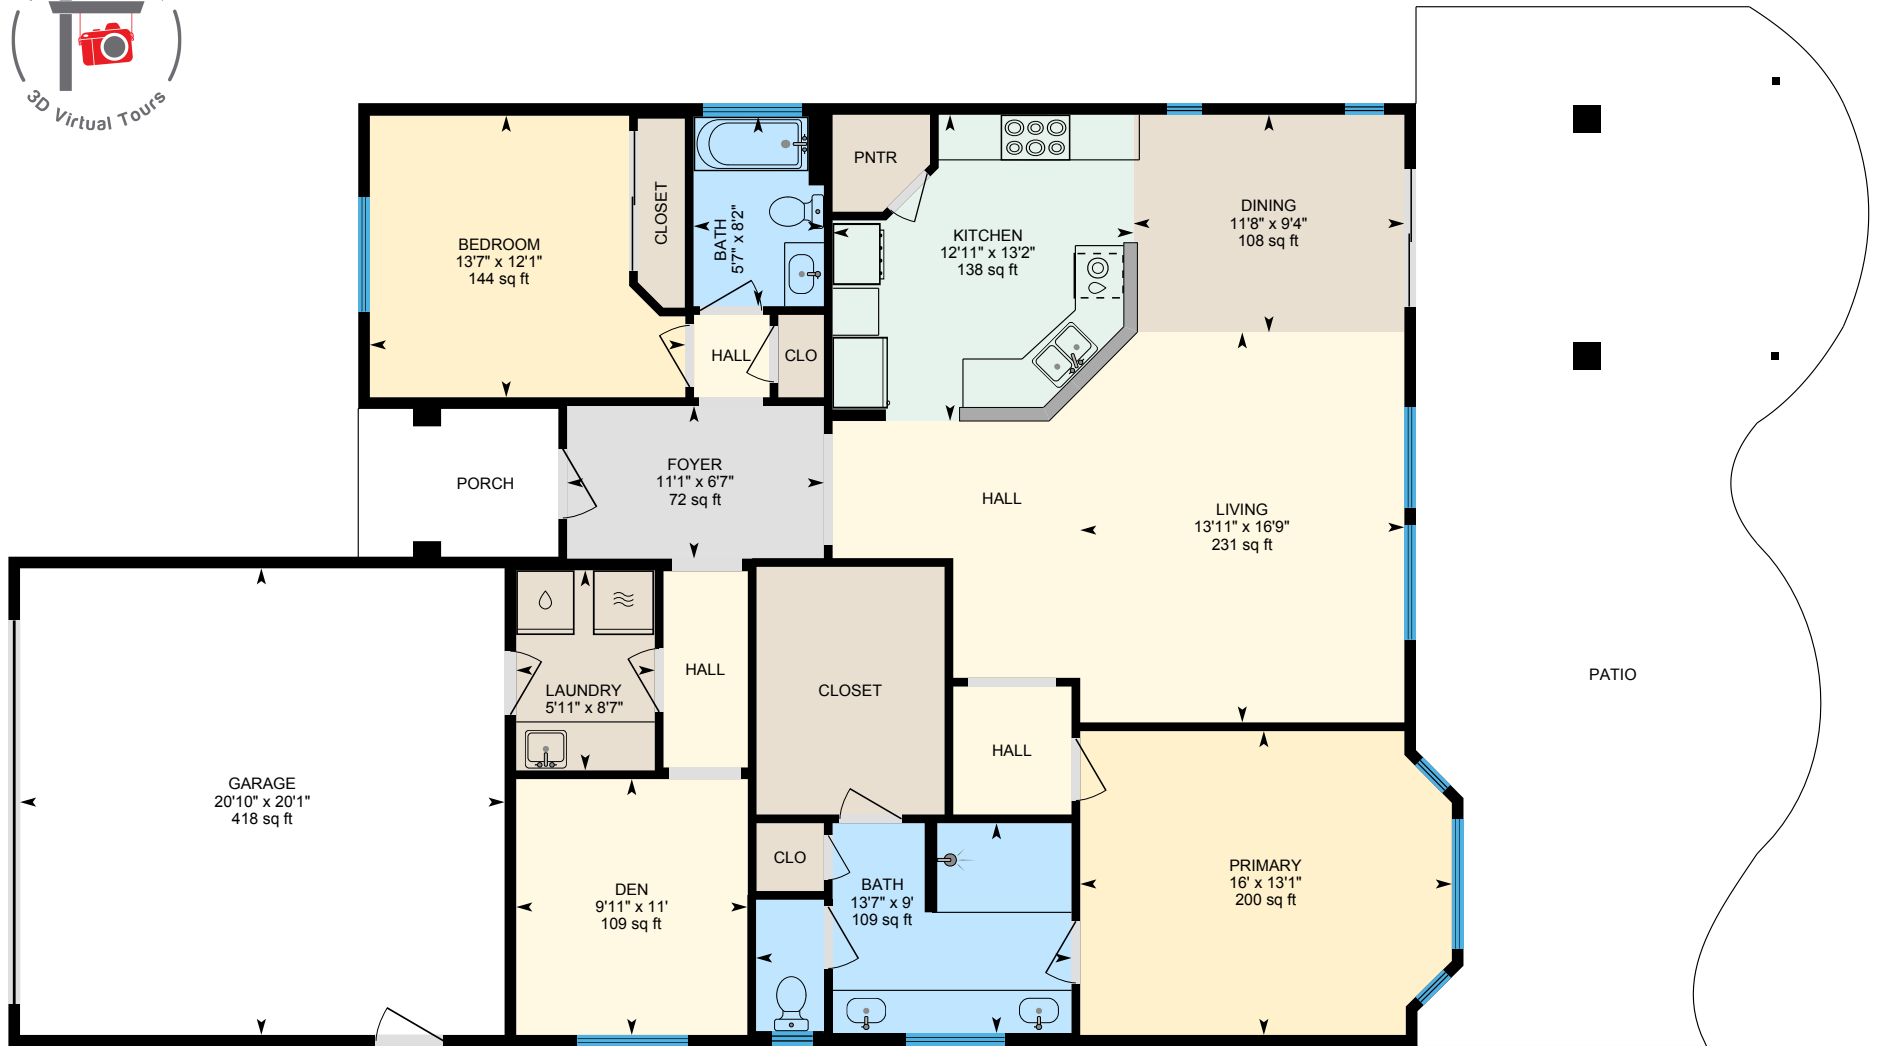

2452 Plumcreek Ln, Manteca, CA

Main Floor Finished Area 1673.95 sq ft
Unfinished Area 449.49 sq ft

PREPARED: 2025/03/20

White regions are excluded from total floor area in iGUIDE floor plans. All room dimensions and floor areas must be considered approximate and are subject to independent verification.