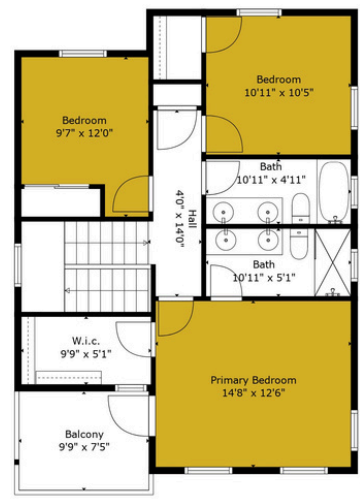

Floor 1

Floor 2

Measurements are generated with auto technology. They are typically reliable but not guaranteed.

1798 Thea Ave. Chico, CA 95928