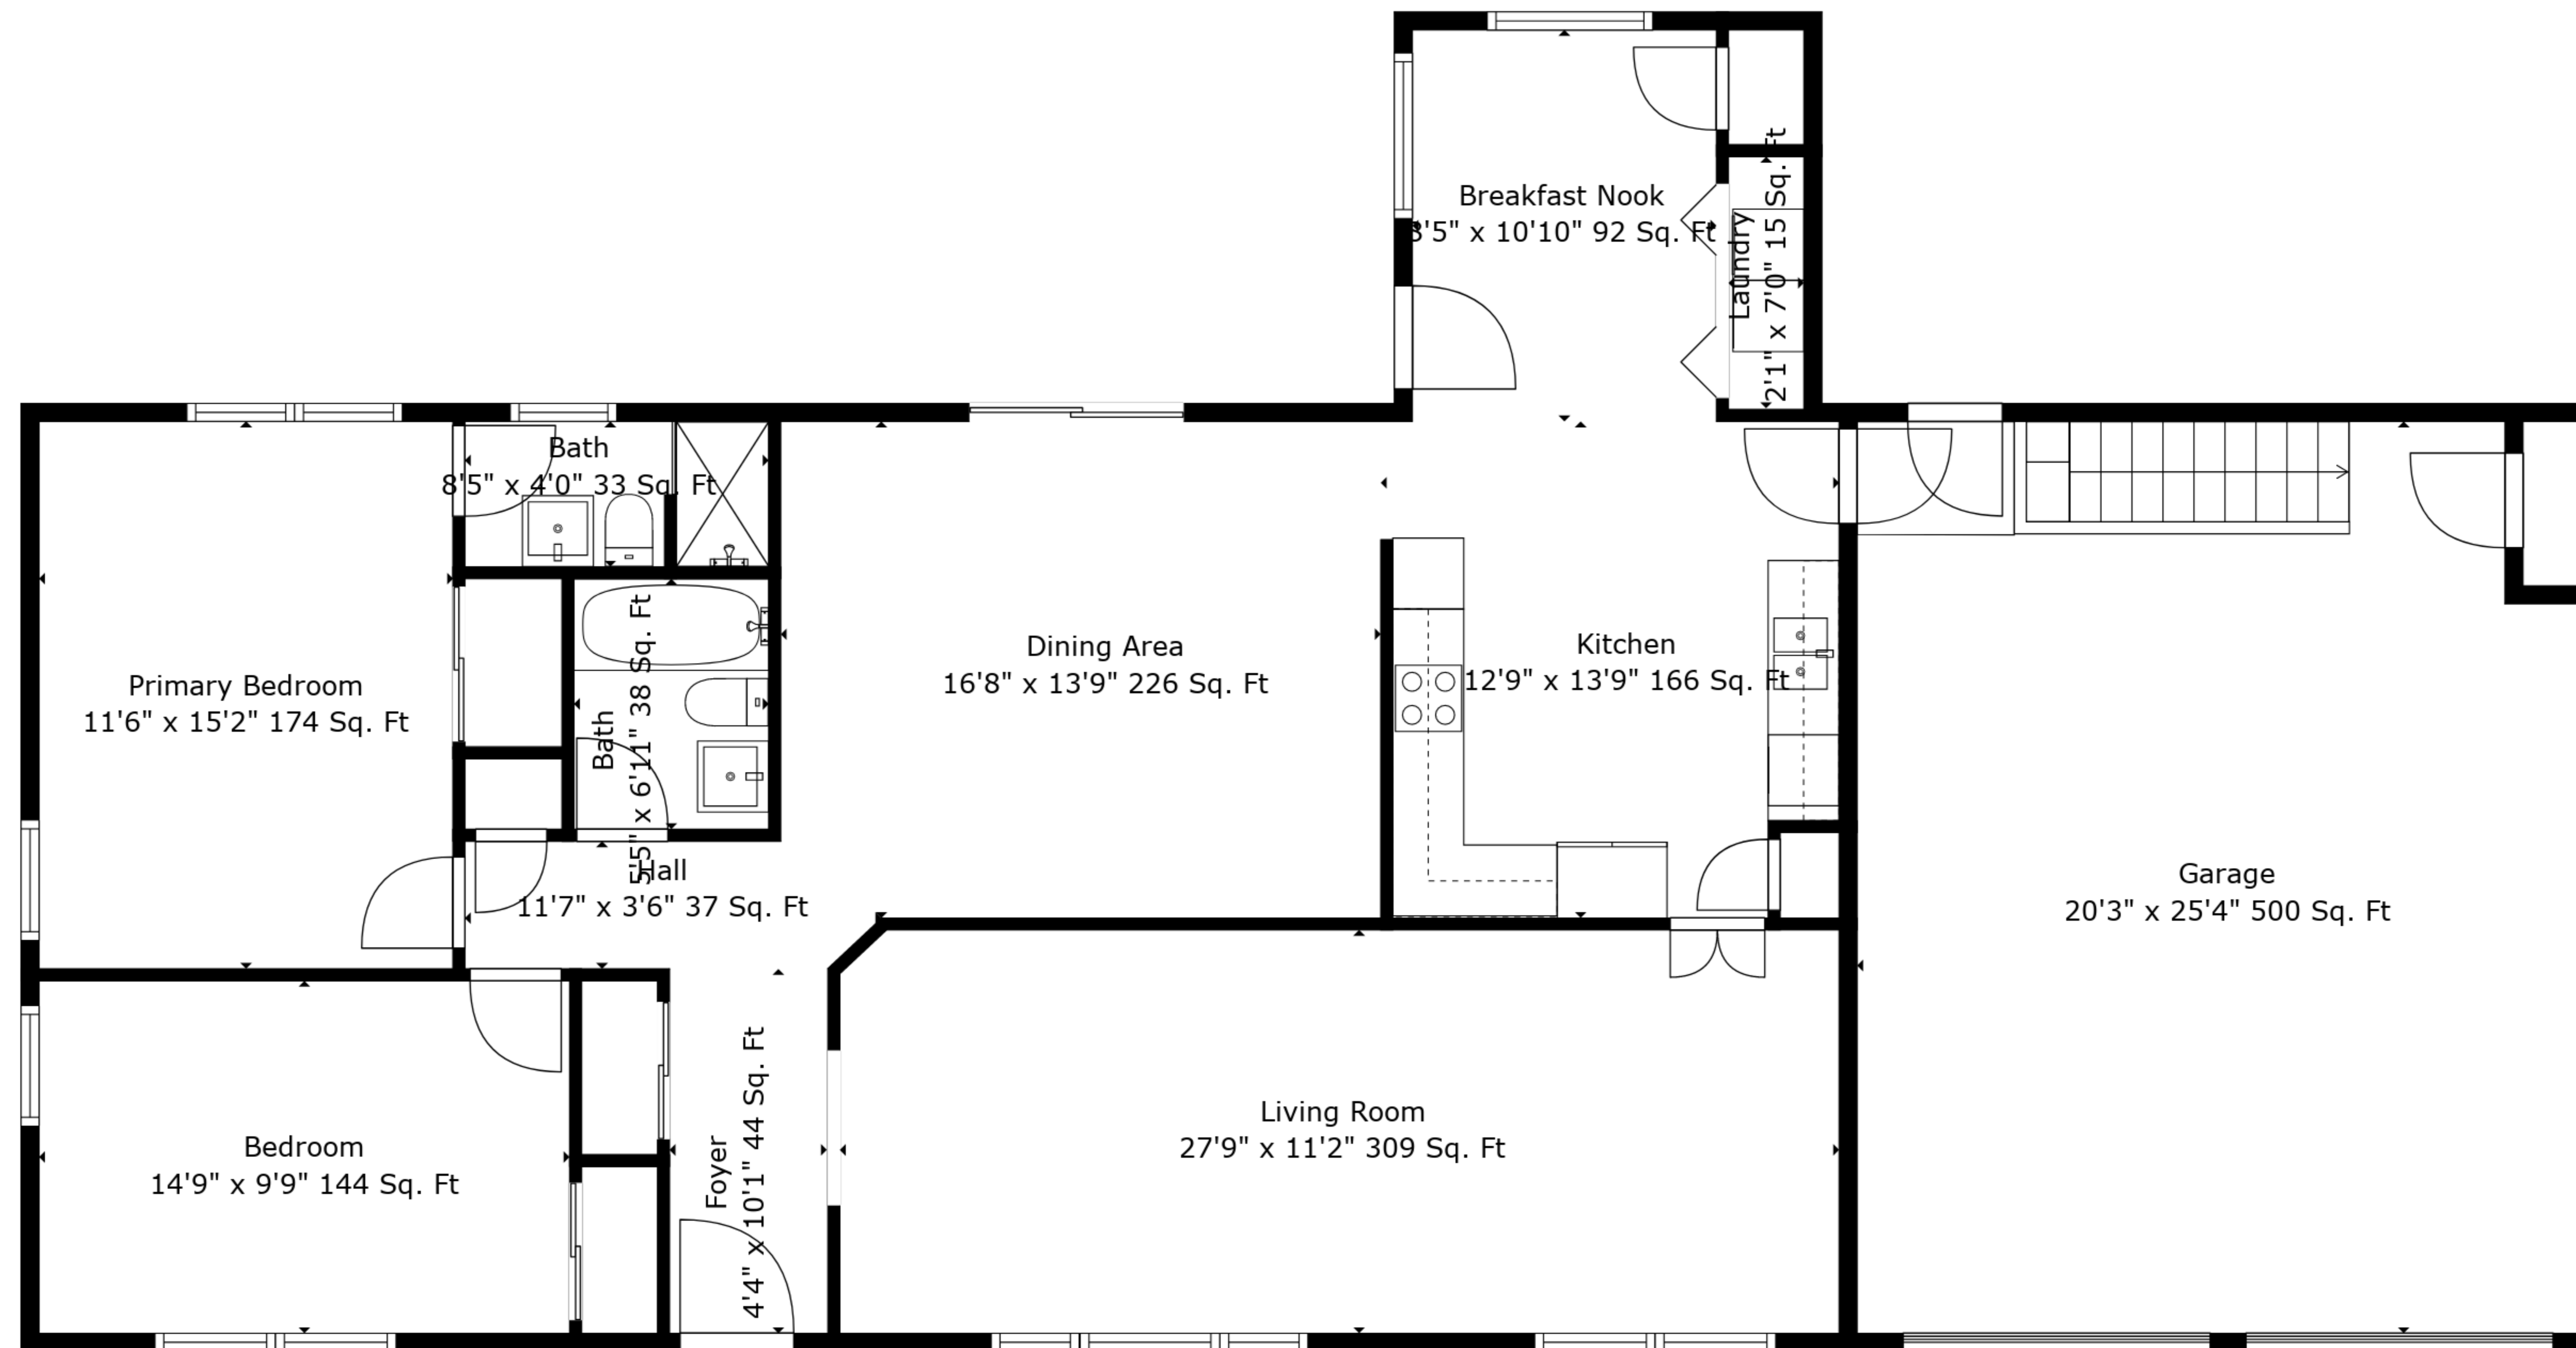

**TOTAL: 2400 sq. ft**  
 BELOW GROUND: 1018 sq. ft, FLOOR 2: 1382 sq. ft  
 EXCLUDED AREAS: BATH: 273 sq. ft, GARAGE: 509 sq. ft

Measurements Are Deemed Highly Reliable But Not Guaranteed.

**TOTAL: 2400 sq. ft**  
 BELOW GROUND: 1018 sq. ft, FLOOR 2: 1382 sq. ft  
 EXCLUDED AREAS: BATH: 273 sq. ft, GARAGE: 509 sq. ft

Measurements Are Deemed Highly Reliable But Not Guaranteed.

Floor 2

Floor 1

**TOTAL: 2400 sq. ft**  
 BELOW GROUND: 1018 sq. ft, FLOOR 2: 1382 sq. ft  
 EXCLUDED AREAS: BATH: 273 sq. ft, GARAGE: 509 sq. ft