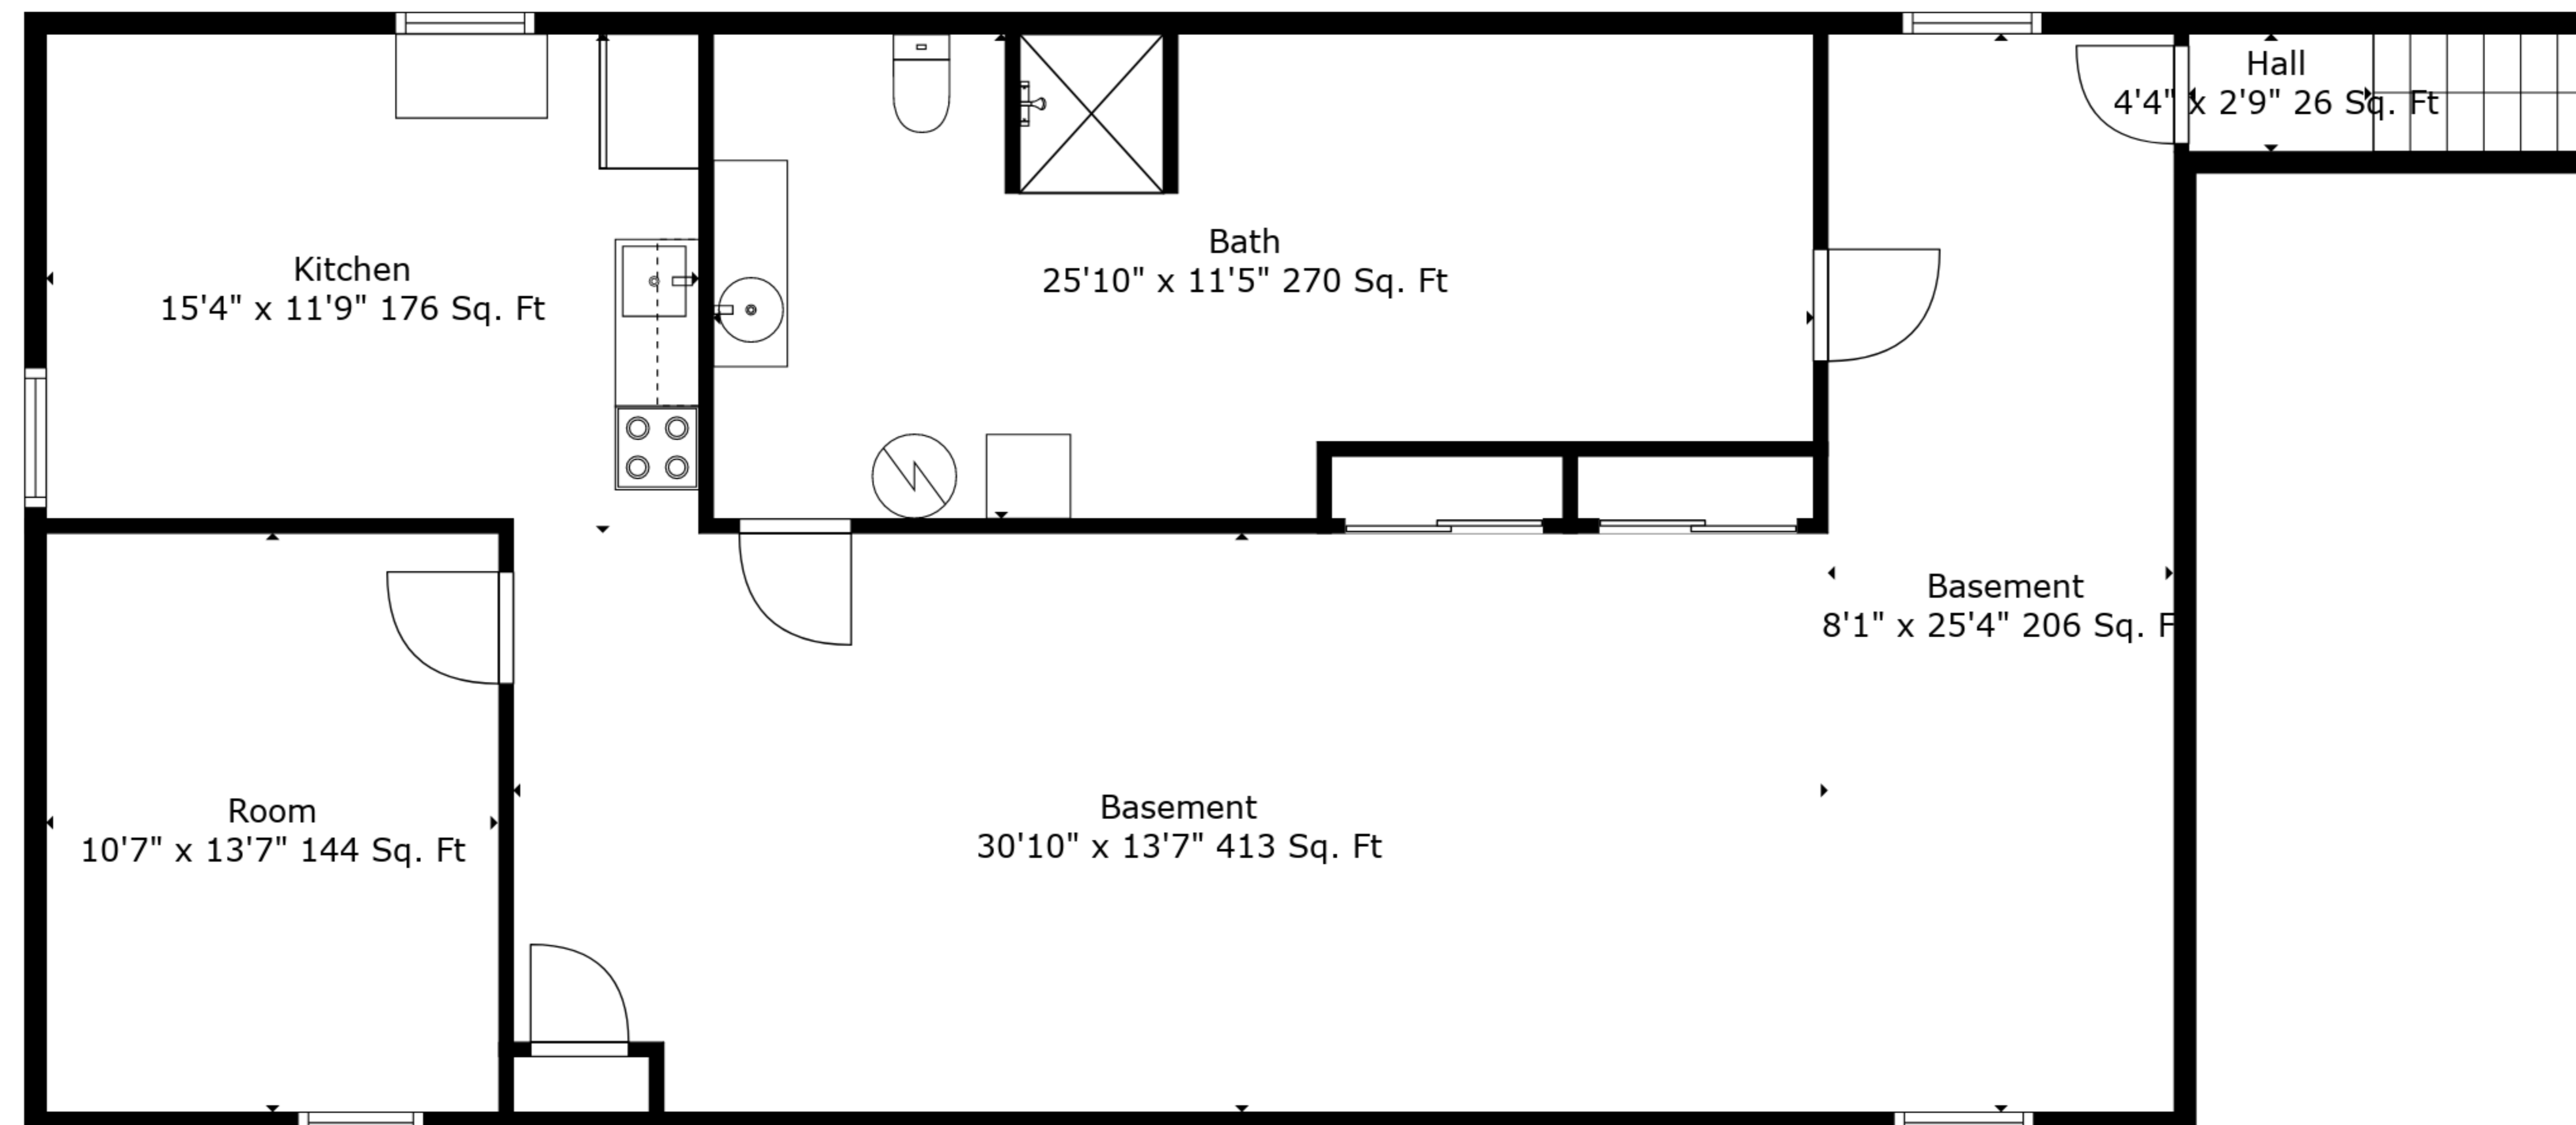

**TOTAL: 2400 sq. ft**  
 BELOW GROUND: 1018 sq. ft, FLOOR 2: 1382 sq. ft  
 EXCLUDED AREAS: BATH: 273 sq. ft, GARAGE: 509 sq. ft

Measurements Are Deemed Highly Reliable But Not Guaranteed.

**TOTAL: 2400 sq. ft**  
 BELOW GROUND: 1018 sq. ft, FLOOR 2: 1382 sq. ft  
 EXCLUDED AREAS: BATH: 273 sq. ft, GARAGE: 509 sq. ft

Measurements Are Deemed Highly Reliable But Not Guaranteed.

Floor 2

Floor 1

**TOTAL: 2400 sq. ft**  
 BELOW GROUND: 1018 sq. ft, FLOOR 2: 1382 sq. ft  
 EXCLUDED AREAS: BATH: 273 sq. ft, GARAGE: 509 sq. ft