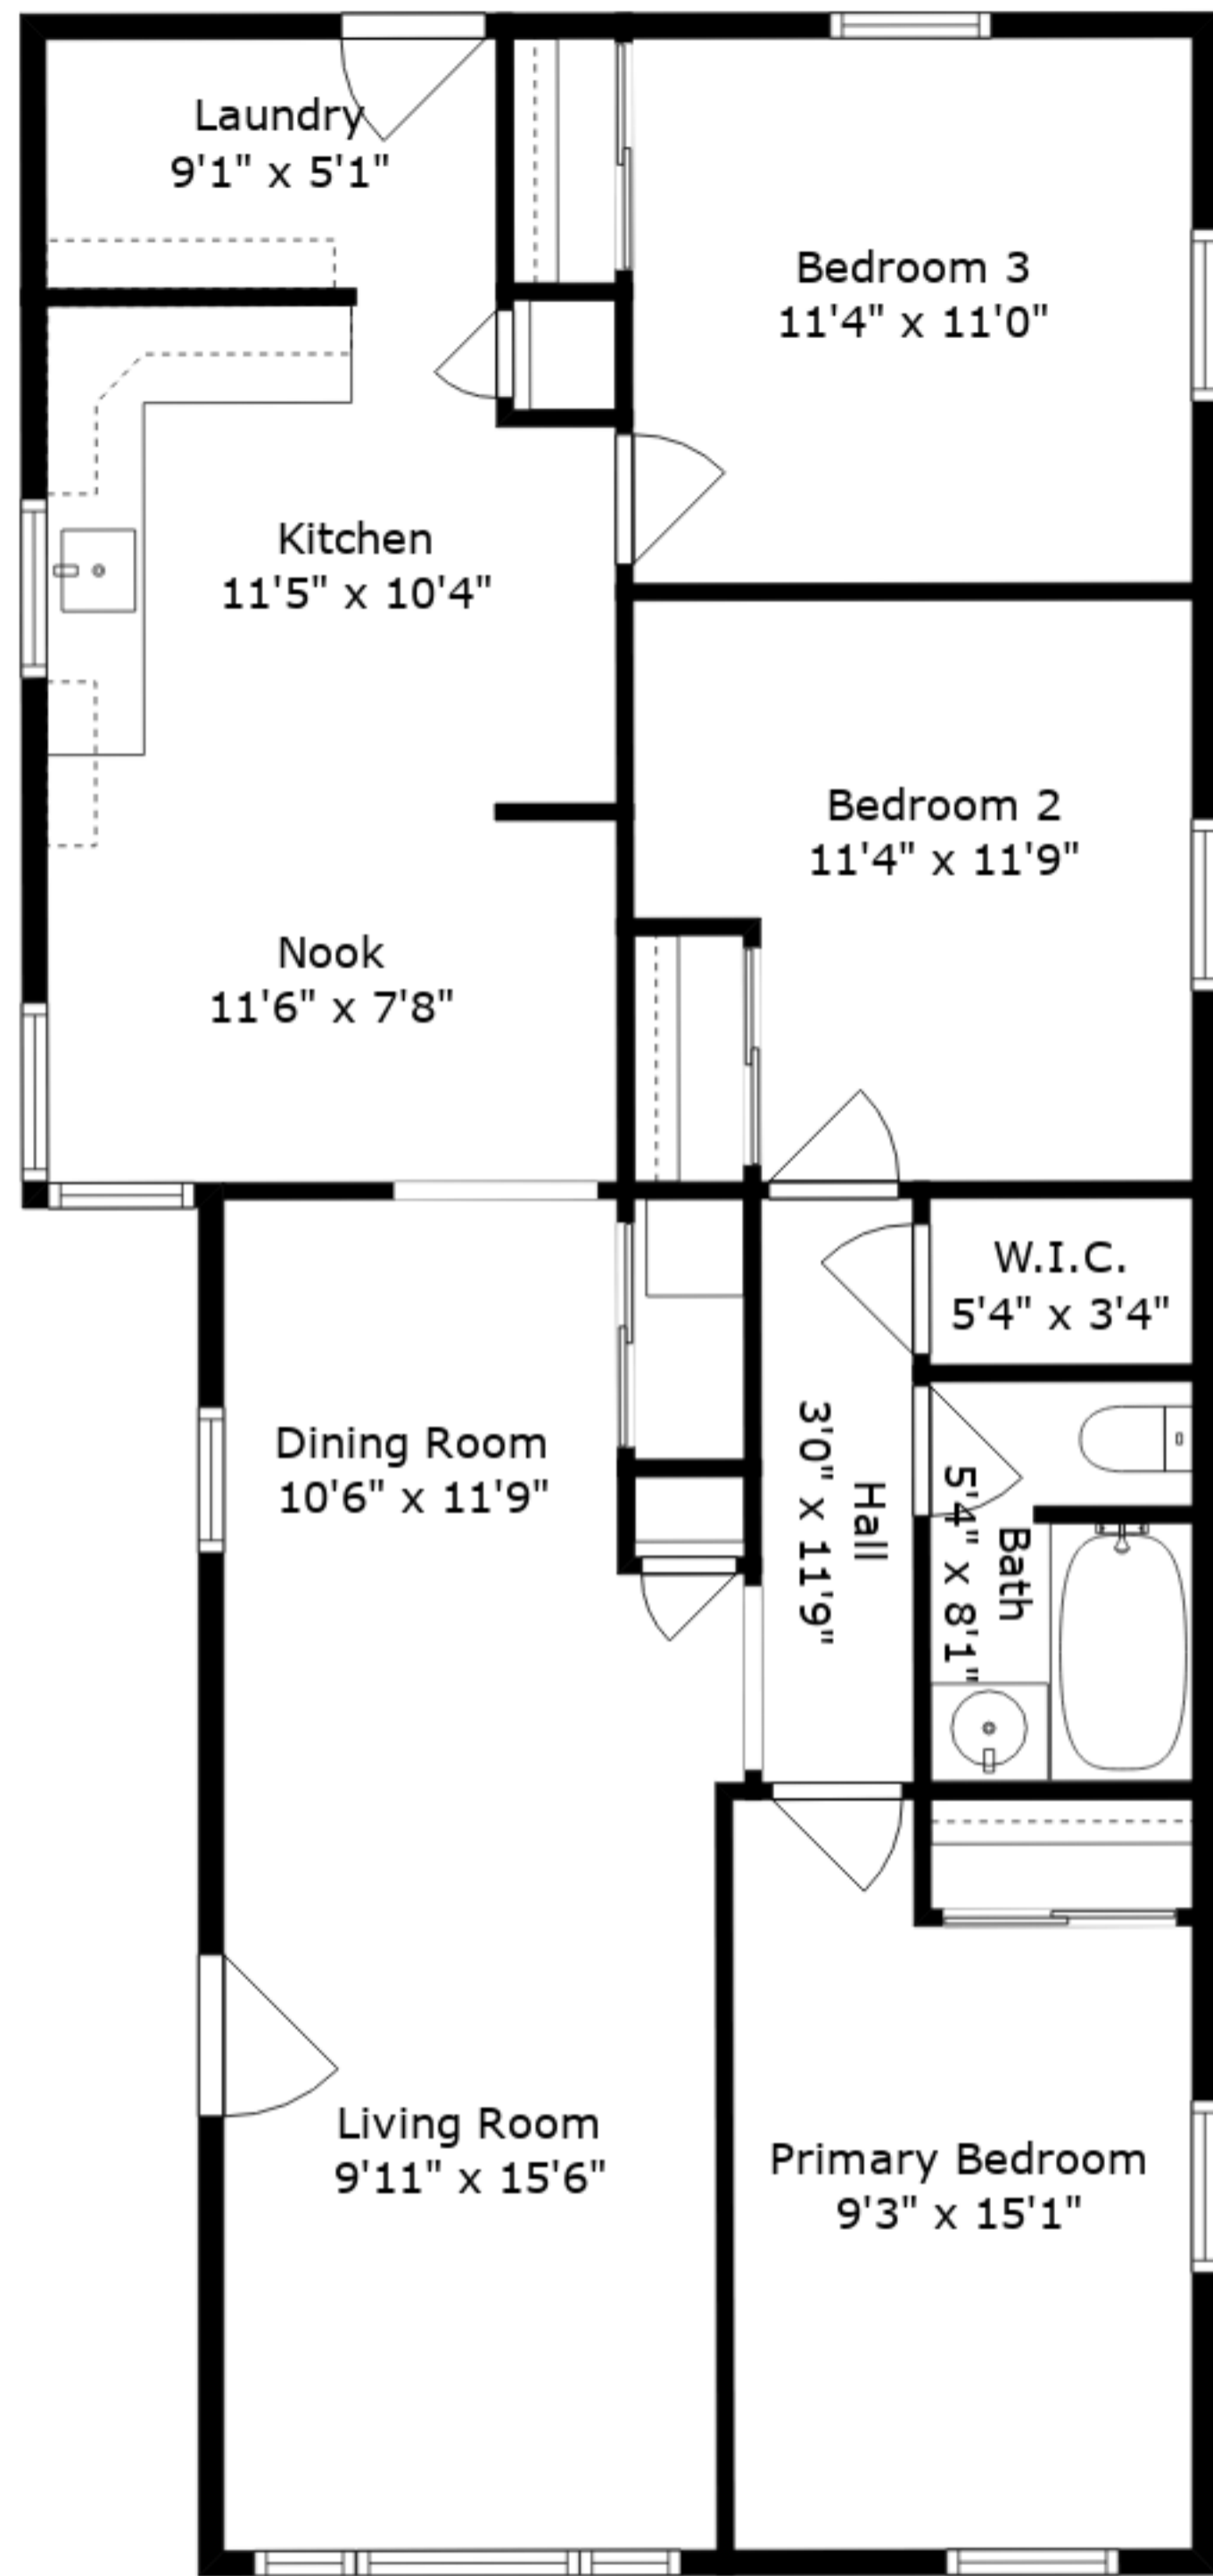

ESTIMATED AREAS

GLA MAIN FLOOR: 1148 sq. ft EXCLUDED AREAS 0 sq. ft
 Total GLA 1148 sq. ft, total area 1148 sq. ft

Sizes And Dimensions Are Approximate. Actual May Vary.

ESTIMATED AREAS

GLA MAIN FLOOR: 1148 sq. ft EXCLUDED AREAS 0 sq. ft
 Total GLA 1148 sq. ft, total area 1148 sq. ft

Sizes And Dimensions Are Approximate. Actual May Vary.