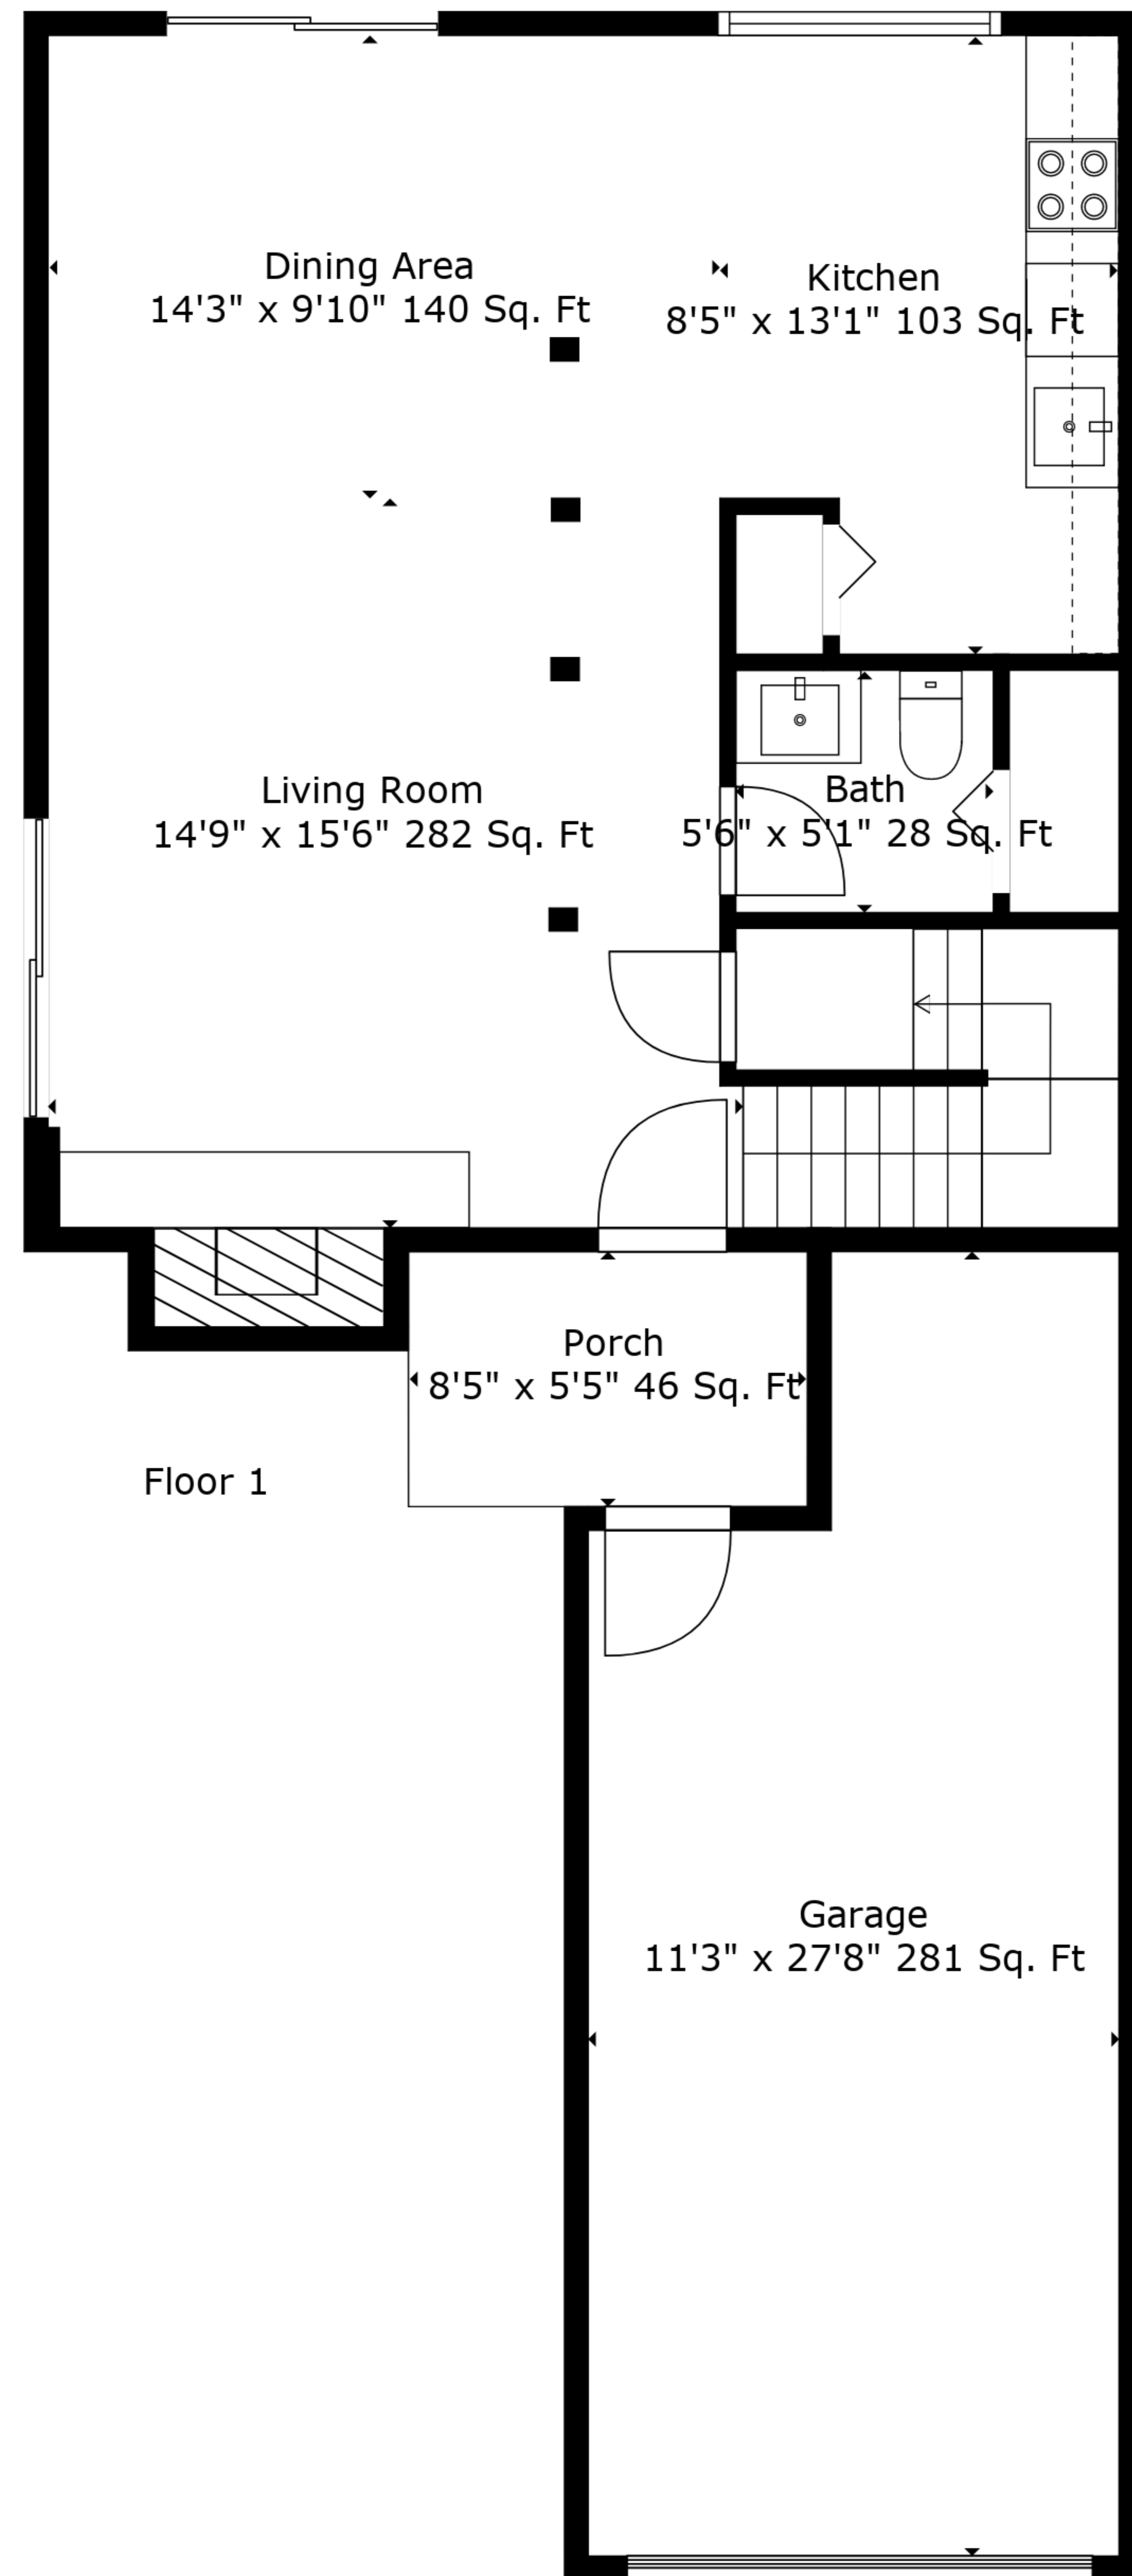

**TOTAL: 1156 sq. ft**

FLOOR 1: 577 sq. ft, FLOOR 2: 579 sq. ft

EXCLUDED AREAS: GARAGE: 281 sq. ft, PORCH: 46 sq. ft, FIREPLACE: 12 sq. ft

Measurements Are Deemed Highly Reliable But Not Guaranteed.

Primary Bedroom  
11'2" x 13'4" 149 Sq. Ft

Bedroom  
11'3" x 10'2" 114 Sq. Ft

Hall  
7'11" x 11'6" 85 Sq. Ft

Bath  
7'11" x 5'3" 42 Sq. Ft

Bedroom  
11'2" x 8'11" 102 Sq. Ft

**TOTAL: 1156 sq. ft**

FLOOR 1: 577 sq. ft, FLOOR 2: 579 sq. ft

EXCLUDED AREAS: GARAGE: 281 sq. ft, PORCH: 46 sq. ft, FIREPLACE: 12 sq. ft

Measurements Are Deemed Highly Reliable But Not Guaranteed.

**TOTAL: 1156 sq. ft**

FLOOR 1: 577 sq. ft, FLOOR 2: 579 sq. ft

EXCLUDED AREAS: GARAGE: 281 sq. ft, PORCH: 46 sq. ft, FIREPLACE: 12 sq. ft

Measurements Are Deemed Highly Reliable But Not Guaranteed.