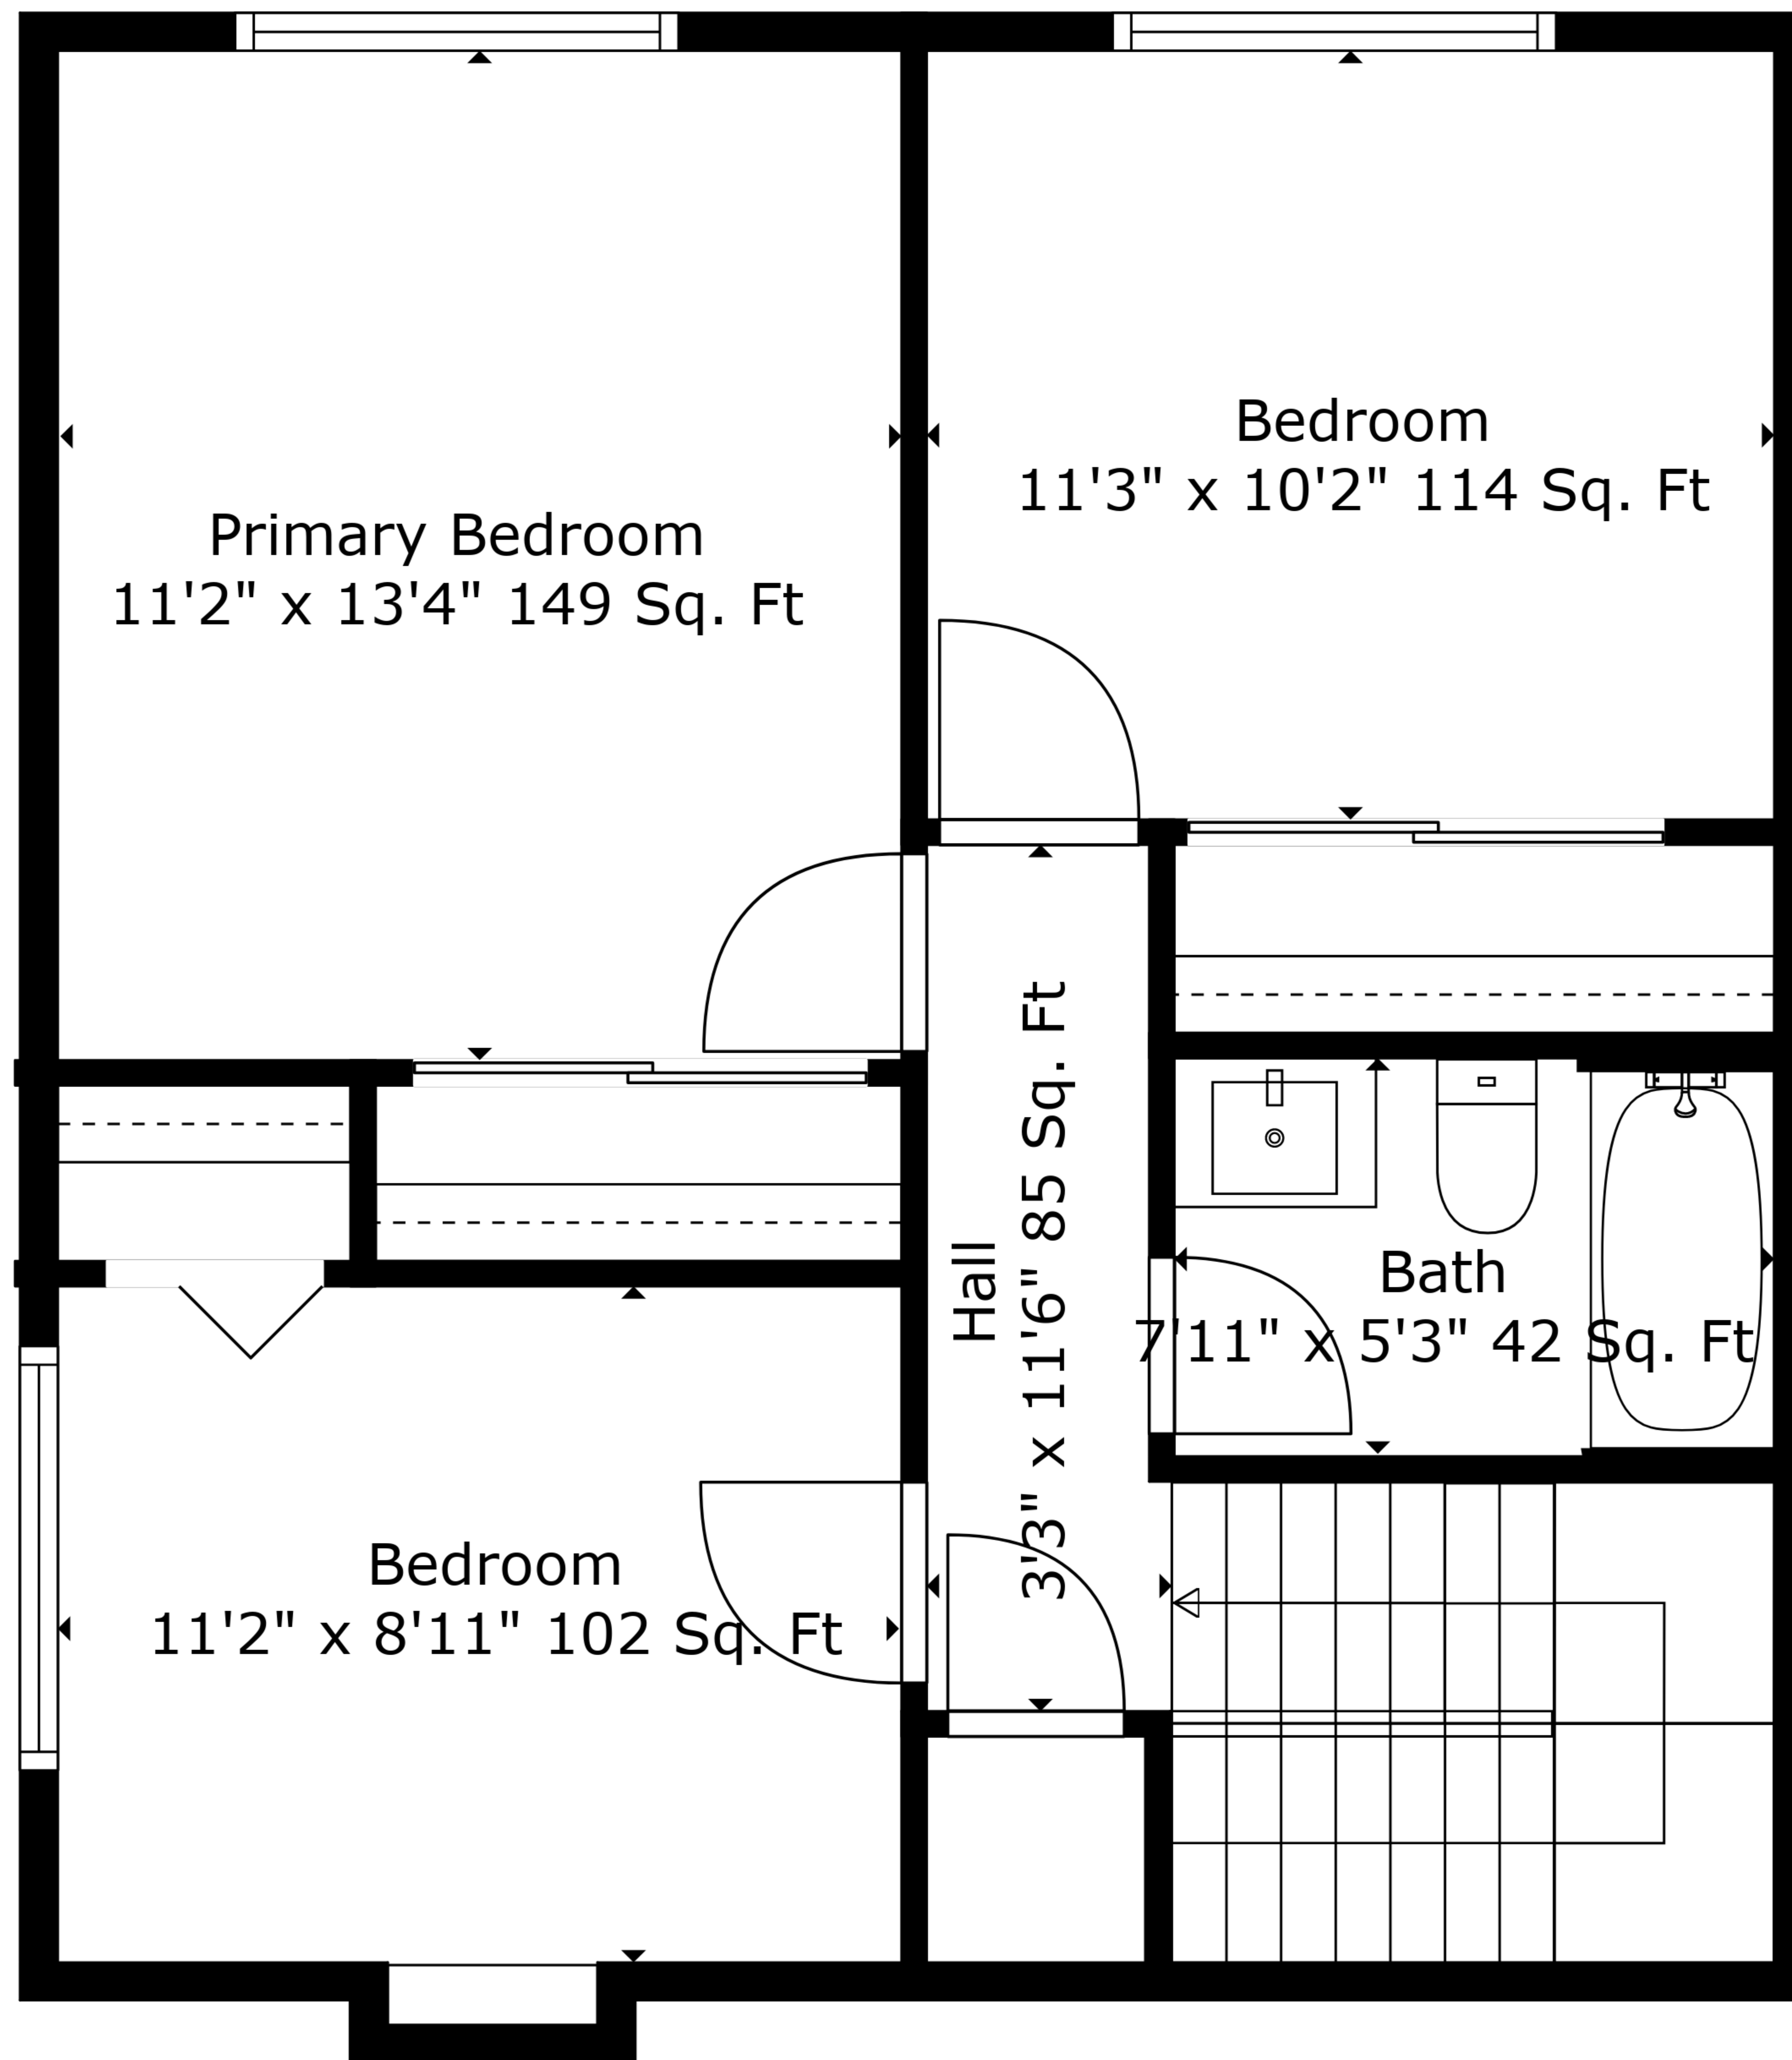

**TOTAL: 1156 sq. ft**

FLOOR 1: 577 sq. ft, FLOOR 2: 579 sq. ft

EXCLUDED AREAS: GARAGE: 281 sq. ft, PORCH: 46 sq. ft, FIREPLACE: 12 sq. ft

Measurements Are Deemed Highly Reliable But Not Guaranteed.

Primary Bedroom  
11'2" x 13'4" 149 Sq. Ft

Bedroom  
11'3" x 10'2" 114 Sq. Ft

Hall  
7'11" x 11'6" 85 Sq. Ft

Bath  
7'11" x 5'3" 42 Sq. Ft

Bedroom  
11'2" x 8'11" 102 Sq. Ft

**TOTAL: 1156 sq. ft**

FLOOR 1: 577 sq. ft, FLOOR 2: 579 sq. ft

EXCLUDED AREAS: GARAGE: 281 sq. ft, PORCH: 46 sq. ft, FIREPLACE: 12 sq. ft

Measurements Are Deemed Highly Reliable But Not Guaranteed.

**TOTAL: 1156 sq. ft**

FLOOR 1: 577 sq. ft, FLOOR 2: 579 sq. ft

EXCLUDED AREAS: GARAGE: 281 sq. ft, PORCH: 46 sq. ft, FIREPLACE: 12 sq. ft

Measurements Are Deemed Highly Reliable But Not Guaranteed.