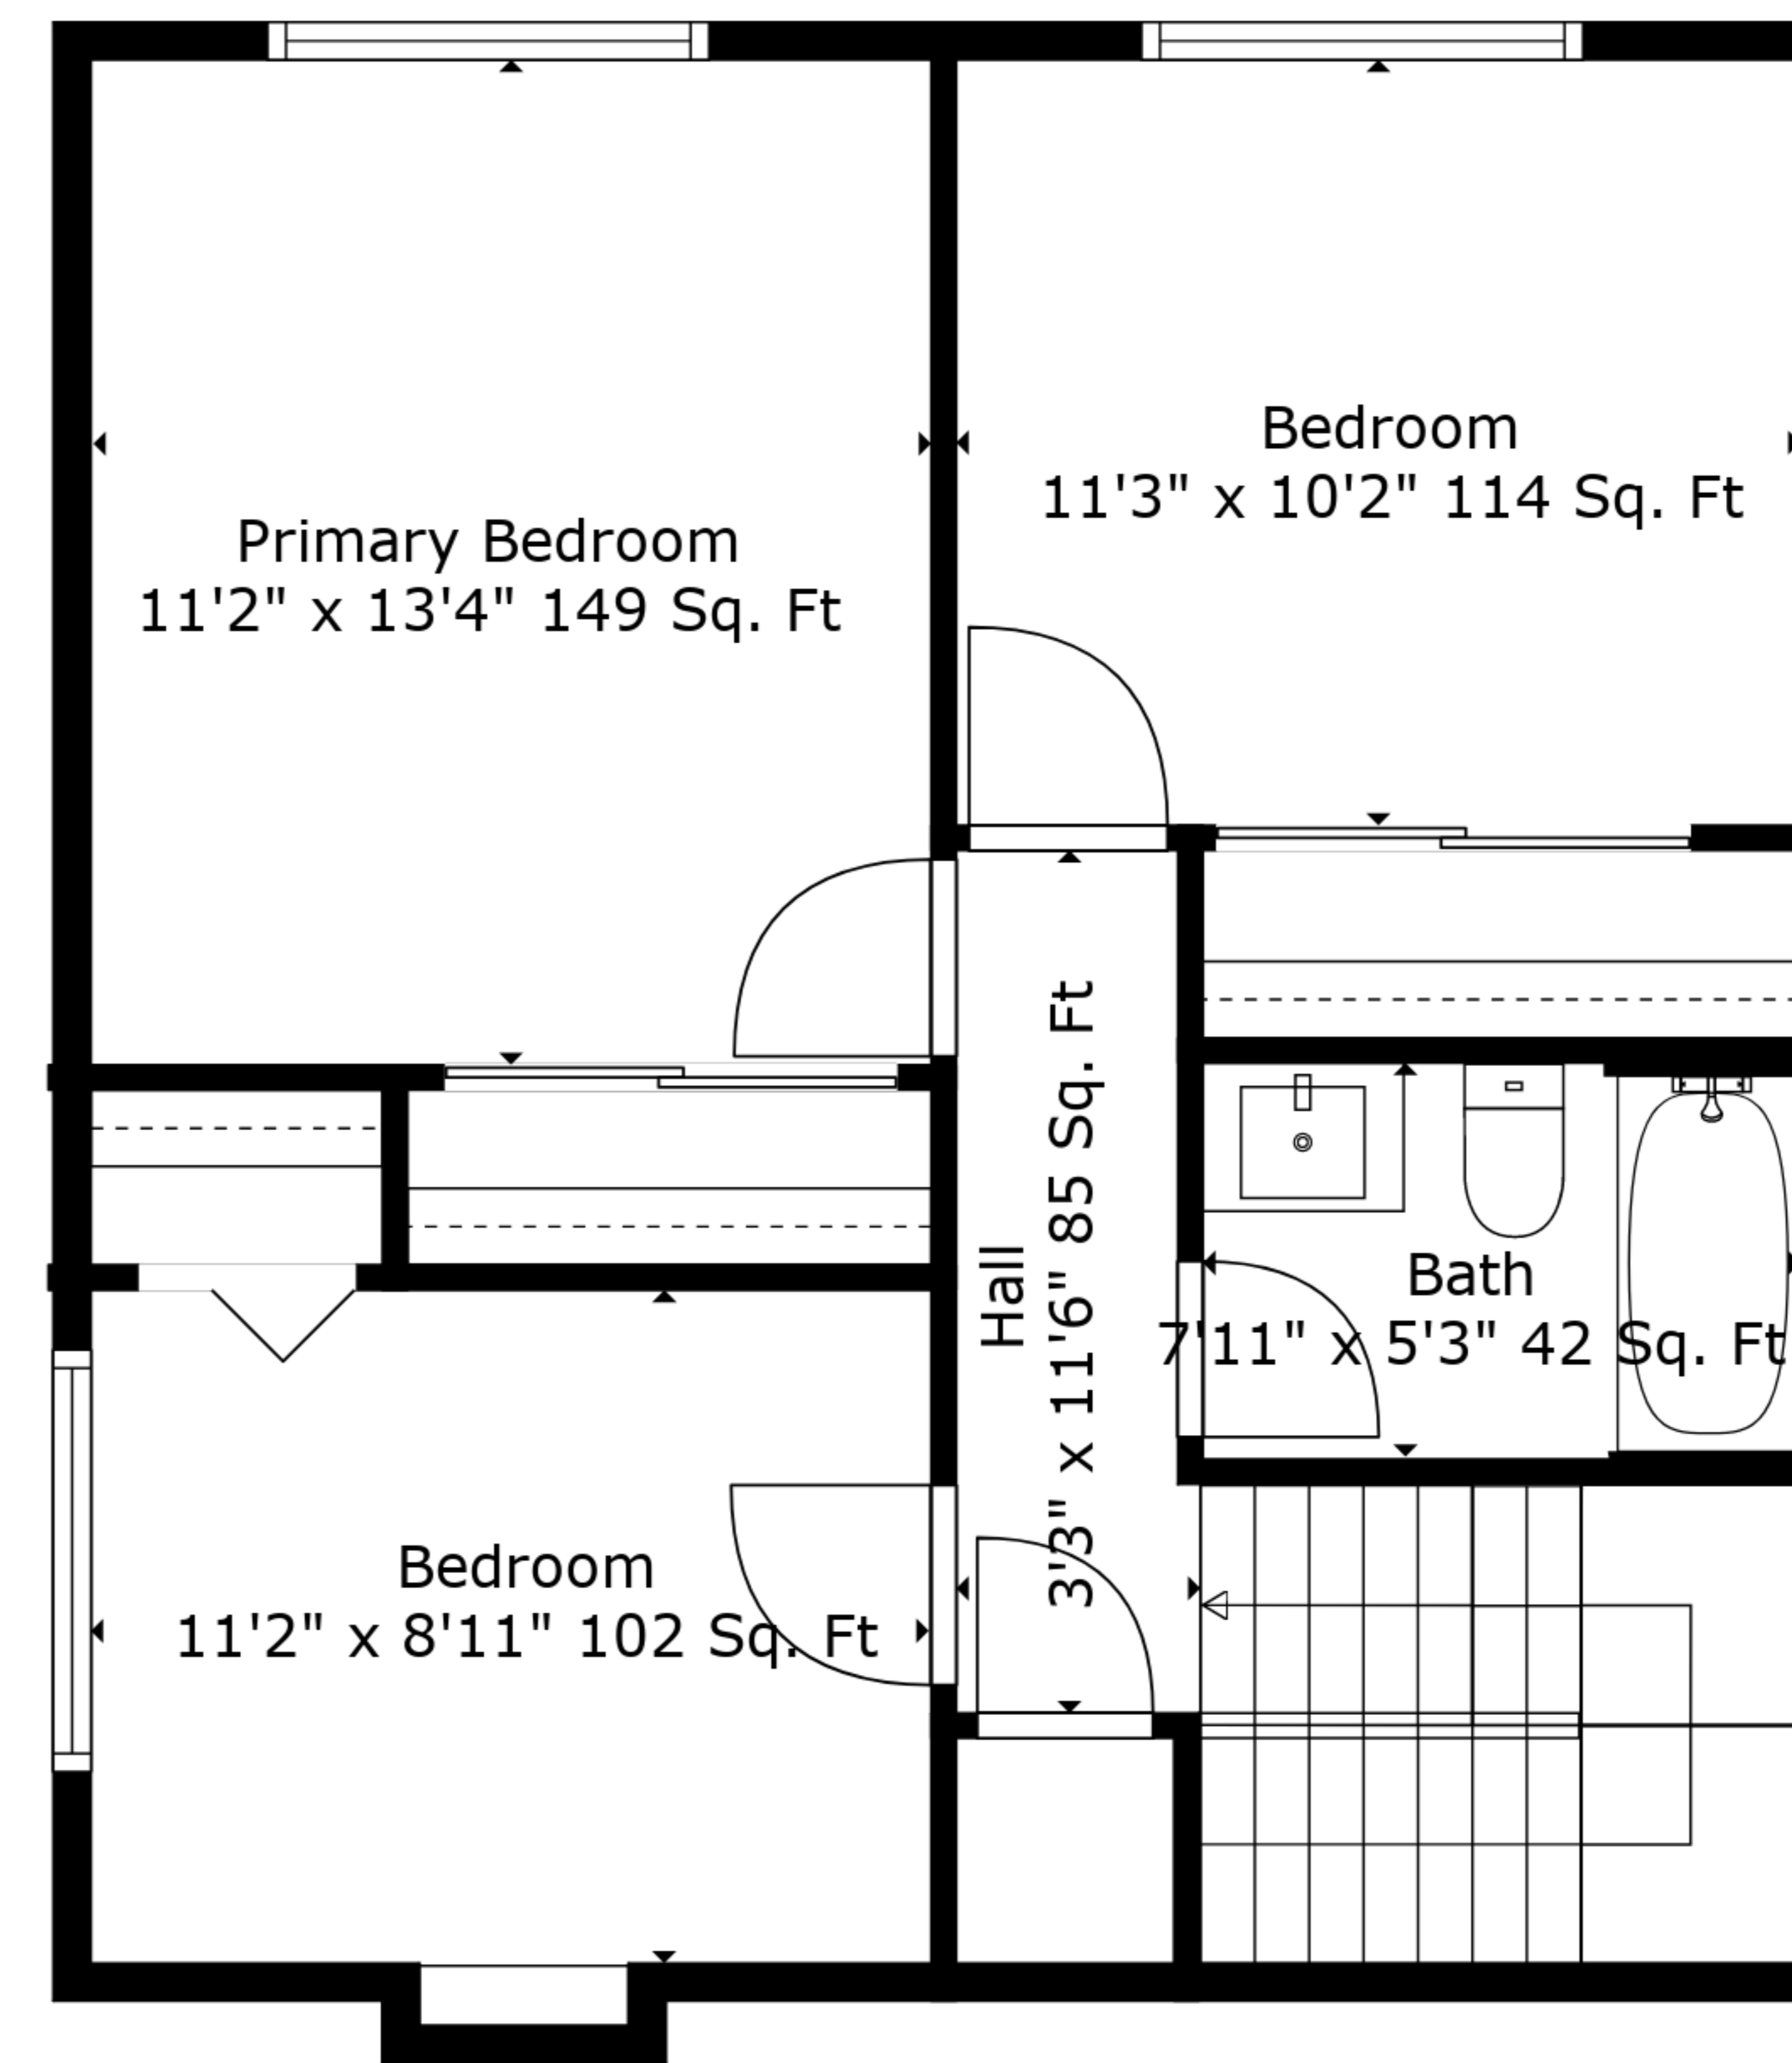

**TOTAL: 1156 sq. ft**

FLOOR 1: 577 sq. ft, FLOOR 2: 579 sq. ft

EXCLUDED AREAS: GARAGE: 281 sq. ft, PORCH: 46 sq. ft, FIREPLACE: 12 sq. ft

Measurements Are Deemed Highly Reliable But Not Guaranteed.

Primary Bedroom  
11'2" x 13'4" 149 Sq. Ft

Bedroom  
11'3" x 10'2" 114 Sq. Ft

Hall  
7'11" x 11'6" 85 Sq. Ft

Bath  
7'11" x 5'3" 42 Sq. Ft

Bedroom  
11'2" x 8'11" 102 Sq. Ft

**TOTAL: 1156 sq. ft**

FLOOR 1: 577 sq. ft, FLOOR 2: 579 sq. ft

EXCLUDED AREAS: GARAGE: 281 sq. ft, PORCH: 46 sq. ft, FIREPLACE: 12 sq. ft

Measurements Are Deemed Highly Reliable But Not Guaranteed.

**TOTAL: 1156 sq. ft**

FLOOR 1: 577 sq. ft, FLOOR 2: 579 sq. ft

EXCLUDED AREAS: GARAGE: 281 sq. ft, PORCH: 46 sq. ft, FIREPLACE: 12 sq. ft

Measurements Are Deemed Highly Reliable But Not Guaranteed.