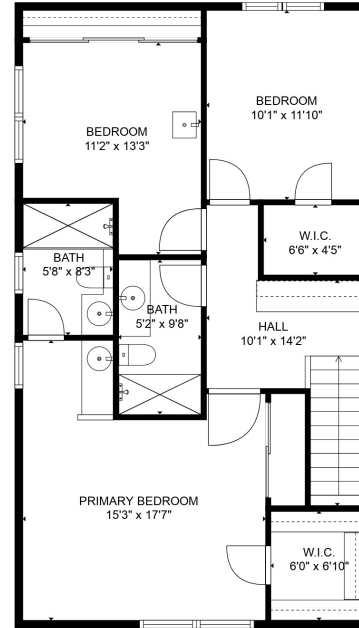

FLOOR 1

FLOOR 2

**TOTAL: 1735 sq. ft**  
 FLOOR 1: 908 sq. ft, FLOOR 2: 827 sq. ft  
 EXCLUDED AREAS: GARAGE: 429 sq. ft, FIREPLACE: 16 sq. ft

SIZES AND DIMENSIONS ARE APPROXIMATE, ACTUAL MAY VARY.

**TOTAL: 1735 sq. ft**

FLOOR 1: 908 sq. ft, FLOOR 2: 827 sq. ft

EXCLUDED AREAS: GARAGE: 429 sq. ft, FIREPLACE: 16 sq. ft

SIZES AND DIMENSIONS ARE APPROXIMATE, ACTUAL MAY VARY.

**TOTAL: 1735 sq. ft**

FLOOR 1: 908 sq. ft, FLOOR 2: 827 sq. ft

EXCLUDED AREAS: GARAGE: 429 sq. ft, FIREPLACE: 16 sq. ft

SIZES AND DIMENSIONS ARE APPROXIMATE, ACTUAL MAY VARY.