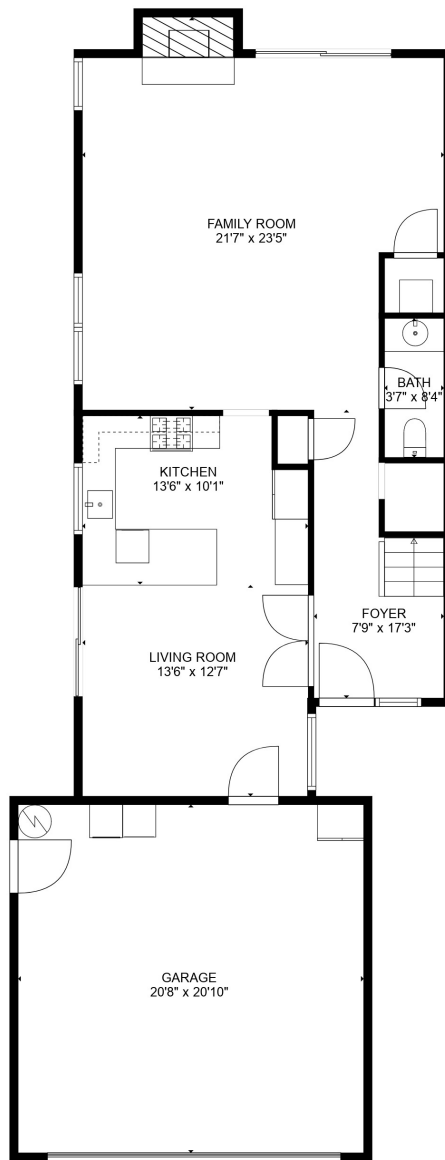

FLOOR 1

FLOOR 2

**TOTAL: 1735 sq. ft**  
 FLOOR 1: 908 sq. ft, FLOOR 2: 827 sq. ft  
 EXCLUDED AREAS: GARAGE: 429 sq. ft, FIREPLACE: 16 sq. ft

SIZES AND DIMENSIONS ARE APPROXIMATE, ACTUAL MAY VARY.

**TOTAL: 1735 sq. ft**

FLOOR 1: 908 sq. ft, FLOOR 2: 827 sq. ft

EXCLUDED AREAS: GARAGE: 429 sq. ft, FIREPLACE: 16 sq. ft

SIZES AND DIMENSIONS ARE APPROXIMATE, ACTUAL MAY VARY.

**TOTAL: 1735 sq. ft**

FLOOR 1: 908 sq. ft, FLOOR 2: 827 sq. ft

EXCLUDED AREAS: GARAGE: 429 sq. ft, FIREPLACE: 16 sq. ft

SIZES AND DIMENSIONS ARE APPROXIMATE, ACTUAL MAY VARY.