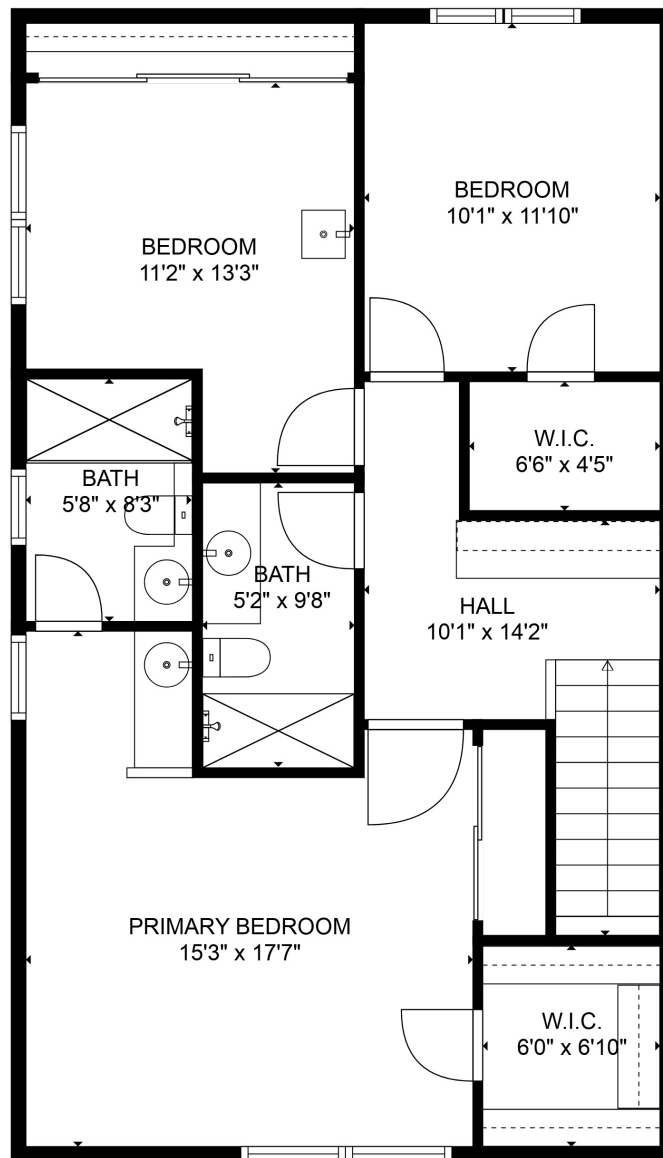

FLOOR 1

FLOOR 2

**TOTAL: 1735 sq. ft**  
 FLOOR 1: 908 sq. ft, FLOOR 2: 827 sq. ft  
 EXCLUDED AREAS: GARAGE: 429 sq. ft, FIREPLACE: 16 sq. ft

SIZES AND DIMENSIONS ARE APPROXIMATE, ACTUAL MAY VARY.

**TOTAL: 1735 sq. ft**

FLOOR 1: 908 sq. ft, FLOOR 2: 827 sq. ft

EXCLUDED AREAS: GARAGE: 429 sq. ft, FIREPLACE: 16 sq. ft

SIZES AND DIMENSIONS ARE APPROXIMATE, ACTUAL MAY VARY.

**TOTAL: 1735 sq. ft**

FLOOR 1: 908 sq. ft, FLOOR 2: 827 sq. ft

EXCLUDED AREAS: GARAGE: 429 sq. ft, FIREPLACE: 16 sq. ft

SIZES AND DIMENSIONS ARE APPROXIMATE, ACTUAL MAY VARY.