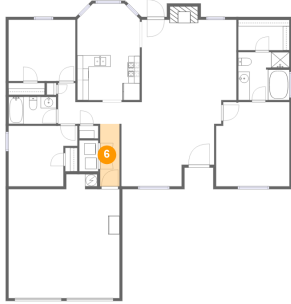

1067 Field View Drive, McDonough, Henry County,
Georgia, United States, 30253

6 Floor 1 - Hall

Dimensions: 3'5" x 10'11"
Area: 37 sq. ft
Counted as living area: Yes

Heated: Yes
Finished: Yes
Enclosed: Yes
Contiguous: Yes
Permitted: Yes
Wet space: No
Addition: No
Conversion: No