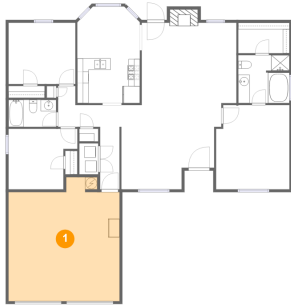

1067 Field View Drive, McDonough, Henry County, Georgia, United States, 30253

1 Floor 1 - Garage

Dimensions: 19'6" x 21'9"
Area: 386 sq. ft
Counted as living area: No

Heated: No
Finished: No
Enclosed: Yes
Contiguous: Yes
Permitted: Yes
Wet space: No
Addition: No
Conversion: No