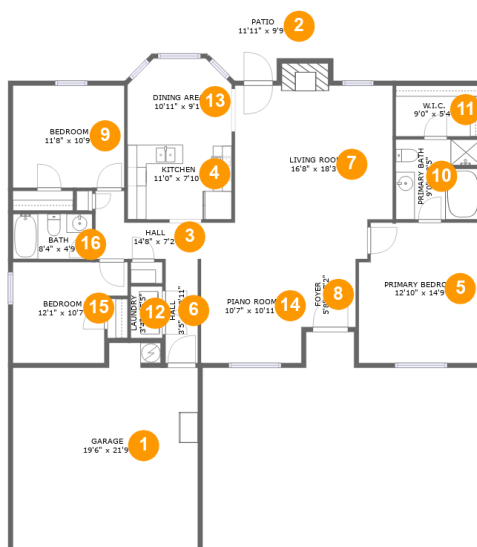

 **2,045** Total sqft

1067 Field View Drive, McDonough, Henry County, Georgia, United States, 30253

Room dimensions

Floor 1

Total sqft: 2045 Living area: 1513

#		Dimensions	sqft	Counted as living area
1	Garage	19'6" x 21'9"	386 sq. ft	No
2	Outdoor	11'11" x 9'9"	102 sq. ft	No
3	Hall	14'8" x 7'2"	67 sq. ft	Yes
4	Kitchen	11'0" x 7'10"	86 sq. ft	Yes
5	Bedroom	12'10" x 14'9"	185 sq. ft	Yes
6	Hall	3'5" x 10'11"	37 sq. ft	Yes
7	Living Room	16'8" x 18'3"	304 sq. ft	Yes
8	Entry	5'8" x 7'2"	41 sq. ft	Yes
9	Bedroom	11'8" x 10'9"	126 sq. ft	Yes
10	Bath	9'0" x 8'5"	74 sq. ft	Yes
11	Cl	9'0" x 5'4"	48 sq. ft	Yes

1067 Field View Drive, McDonough, Henry County,
Georgia, United States, 30253

12 Floor 1 - Utility

Dimensions: 3'4" x 5'5"
Area: 18 sq. ft
Counted as living area: Yes

Heated: Yes
Finished: Yes
Enclosed: Yes
Contiguous: Yes
Permitted: Yes
Wet space: No
Addition: No
Conversion: No

13 Floor 1 - Dining Room

Dimensions: 10'11" x 9'1"
Area: 92 sq. ft
Counted as living area: Yes

Heated: Yes
Finished: Yes
Enclosed: Yes
Contiguous: Yes
Permitted: Yes
Wet space: No
Addition: No
Conversion: No

**1067 Field View Drive, McDonough, Henry County,
Georgia, United States, 30253**

15 Floor 1 - Bedroom

Dimensions: 12'1" x 10'7"
Area: 111 sq. ft
Counted as living area: Yes

Heated: Yes
Finished: Yes
Enclosed: Yes
Contiguous: Yes
Permitted: Yes
Wet space: No
Addition: No
Conversion: No