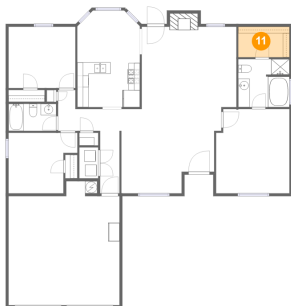

Dimensions: 11'8" x 10'9"
Area: 126 sq. ft
Counted as living area: Yes

Heated: Yes
Finished: Yes
Enclosed: Yes
Contiguous: Yes
Permitted: Yes
Wet space: No
Addition: No
Conversion: No

10 Floor 1 - Bath

Dimensions: 9'0" x 8'5"
Area: 74 sq. ft
Counted as living area: Yes

Heated: Yes
Finished: Yes
Enclosed: Yes
Contiguous: Yes
Permitted: Yes
Wet space: Yes
Addition: No
Conversion: No

11 Floor 1 - Cl

Dimensions: 9'0" x 5'4"
Area: 48 sq. ft
Counted as living area: Yes

Heated: Yes
Finished: Yes
Enclosed: Yes
Contiguous: Yes
Permitted: Yes
Wet space: No
Addition: No
Conversion: No