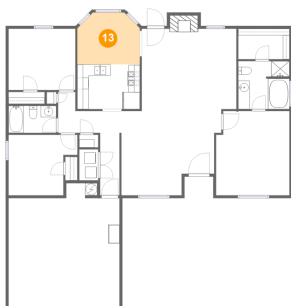

Heated: Yes
Finished: Yes
Enclosed: Yes
Contiguous: Yes
Permitted: Yes
Wet space: Yes
Addition: No
Conversion: No

11 Floor 1 - Cl

Dimensions: 9'0" x 5'4"
Area: 48 sq. ft
Counted as living area: Yes

Heated: Yes
Finished: Yes
Enclosed: Yes
Contiguous: Yes
Permitted: Yes
Wet space: No
Addition: No
Conversion: No

1067 Field View Drive, McDonough, Henry County,
Georgia, United States, 30253

12 Floor 1 - Utility

Dimensions: 3'4" x 5'5"
Area: 18 sq. ft
Counted as living area: Yes

Heated: Yes
Finished: Yes
Enclosed: Yes
Contiguous: Yes
Permitted: Yes
Wet space: No
Addition: No
Conversion: No

13 Floor 1 - Dining Room

Dimensions: 10'11" x 9'1"
Area: 92 sq. ft
Counted as living area: Yes

Heated: Yes
Finished: Yes
Enclosed: Yes
Contiguous: Yes
Permitted: Yes
Wet space: No
Addition: No
Conversion: No