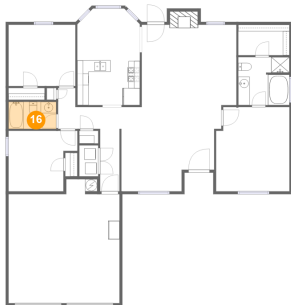

16 Floor 1 - Bath

Dimensions: 8'4" x 4'9"
Area: 40 sq. ft
Counted as living area: Yes

Heated: Yes
Finished: Yes
Enclosed: Yes
Contiguous: Yes
Permitted: Yes
Wet space: Yes
Addition: No
Conversion: No