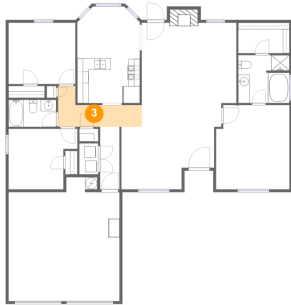

2 Floor 1 - Outdoor

Dimensions: 11'11" x 9'9"
Area: 102 sq. ft
Counted as living area: No

Heated: No
Finished: Yes
Enclosed: No
Contiguous: Yes
Permitted: Yes
Wet space: No
Addition: No
Conversion: No

1067 Field View Drive, McDonough, Henry County, Georgia, United States, 30253

3 Floor 1 - Hall

Dimensions: 14'8" x 7'2"
Area: 67 sq. ft
Counted as living area: Yes

Heated: Yes
Finished: Yes
Enclosed: Yes
Contiguous: Yes
Permitted: Yes
Wet space: No
Addition: No
Conversion: No

4 Floor 1 - Kitchen