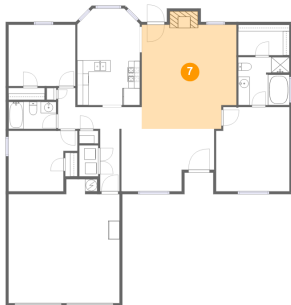

Dimensions: 12'10" x 14'9"
Area: 185 sq. ft
Counted as living area: Yes

Heated: Yes
Finished: Yes
Enclosed: Yes
Contiguous: Yes
Permitted: Yes
Wet space: No
Addition: No
Conversion: No

1067 Field View Drive, McDonough, Henry County,
Georgia, United States, 30253

6 Floor 1 - Hall

Dimensions: 3'5" x 10'11"
Area: 37 sq. ft
Counted as living area: Yes

Heated: Yes
Finished: Yes
Enclosed: Yes
Contiguous: Yes
Permitted: Yes
Wet space: No
Addition: No
Conversion: No

7 Floor 1 - Living Room