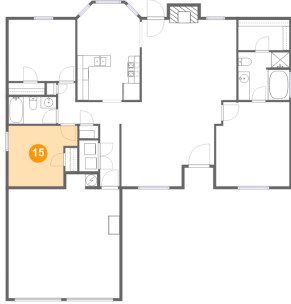

13 Floor 1 - Dining Room

Dimensions: 10'11" x 9'1"
Area: 92 sq. ft
Counted as living area: Yes

Heated: Yes
Finished: Yes
Enclosed: Yes
Contiguous: Yes
Permitted: Yes
Wet space: No
Addition: No
Conversion: No

14 Floor 1 - Recreation Room

Dimensions: 10'7" x 10'11"
Area: 116 sq. ft
Counted as living area: Yes

Heated: Yes
Finished: Yes
Enclosed: Yes
Contiguous: Yes
Permitted: Yes
Wet space: No
Addition: No
Conversion: No

**1067 Field View Drive, McDonough, Henry County,
Georgia, United States, 30253**

15 Floor 1 - Bedroom

Dimensions: 12'1" x 10'7"
Area: 111 sq. ft
Counted as living area: Yes

Heated: Yes
Finished: Yes
Enclosed: Yes
Contiguous: Yes
Permitted: Yes
Wet space: No
Addition: No
Conversion: No