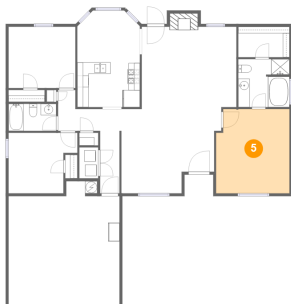

2 Floor 1 - Outdoor

Dimensions: 11'11" x 9'9"
Area: 102 sq. ft
Counted as living area: No

Heated: No
Finished: Yes
Enclosed: No
Contiguous: Yes
Permitted: Yes
Wet space: No
Addition: No
Conversion: No

1067 Field View Drive, McDonough, Henry County, Georgia, United States, 30253

3 Floor 1 - Hall

Dimensions: 14'8" x 7'2"
Area: 67 sq. ft
Counted as living area: Yes

Heated: Yes
Finished: Yes
Enclosed: Yes
Contiguous: Yes
Permitted: Yes
Wet space: No
Addition: No
Conversion: No

4 Floor 1 - Kitchen

Dimensions: 11'0" x 7'10"
Area: 86 sq. ft
Counted as living area: Yes

Heated: Yes
Finished: Yes
Enclosed: Yes
Contiguous: Yes
Permitted: Yes
Wet space: No
Addition: No
Conversion: No

5 Floor 1 - Bedroom

Dimensions: 12'10" x 14'9"
Area: 185 sq. ft
Counted as living area: Yes

Heated: Yes
Finished: Yes
Enclosed: Yes
Contiguous: Yes
Permitted: Yes
Wet space: No
Addition: No
Conversion: No

1067 Field View Drive, McDonough, Henry County,
Georgia, United States, 30253