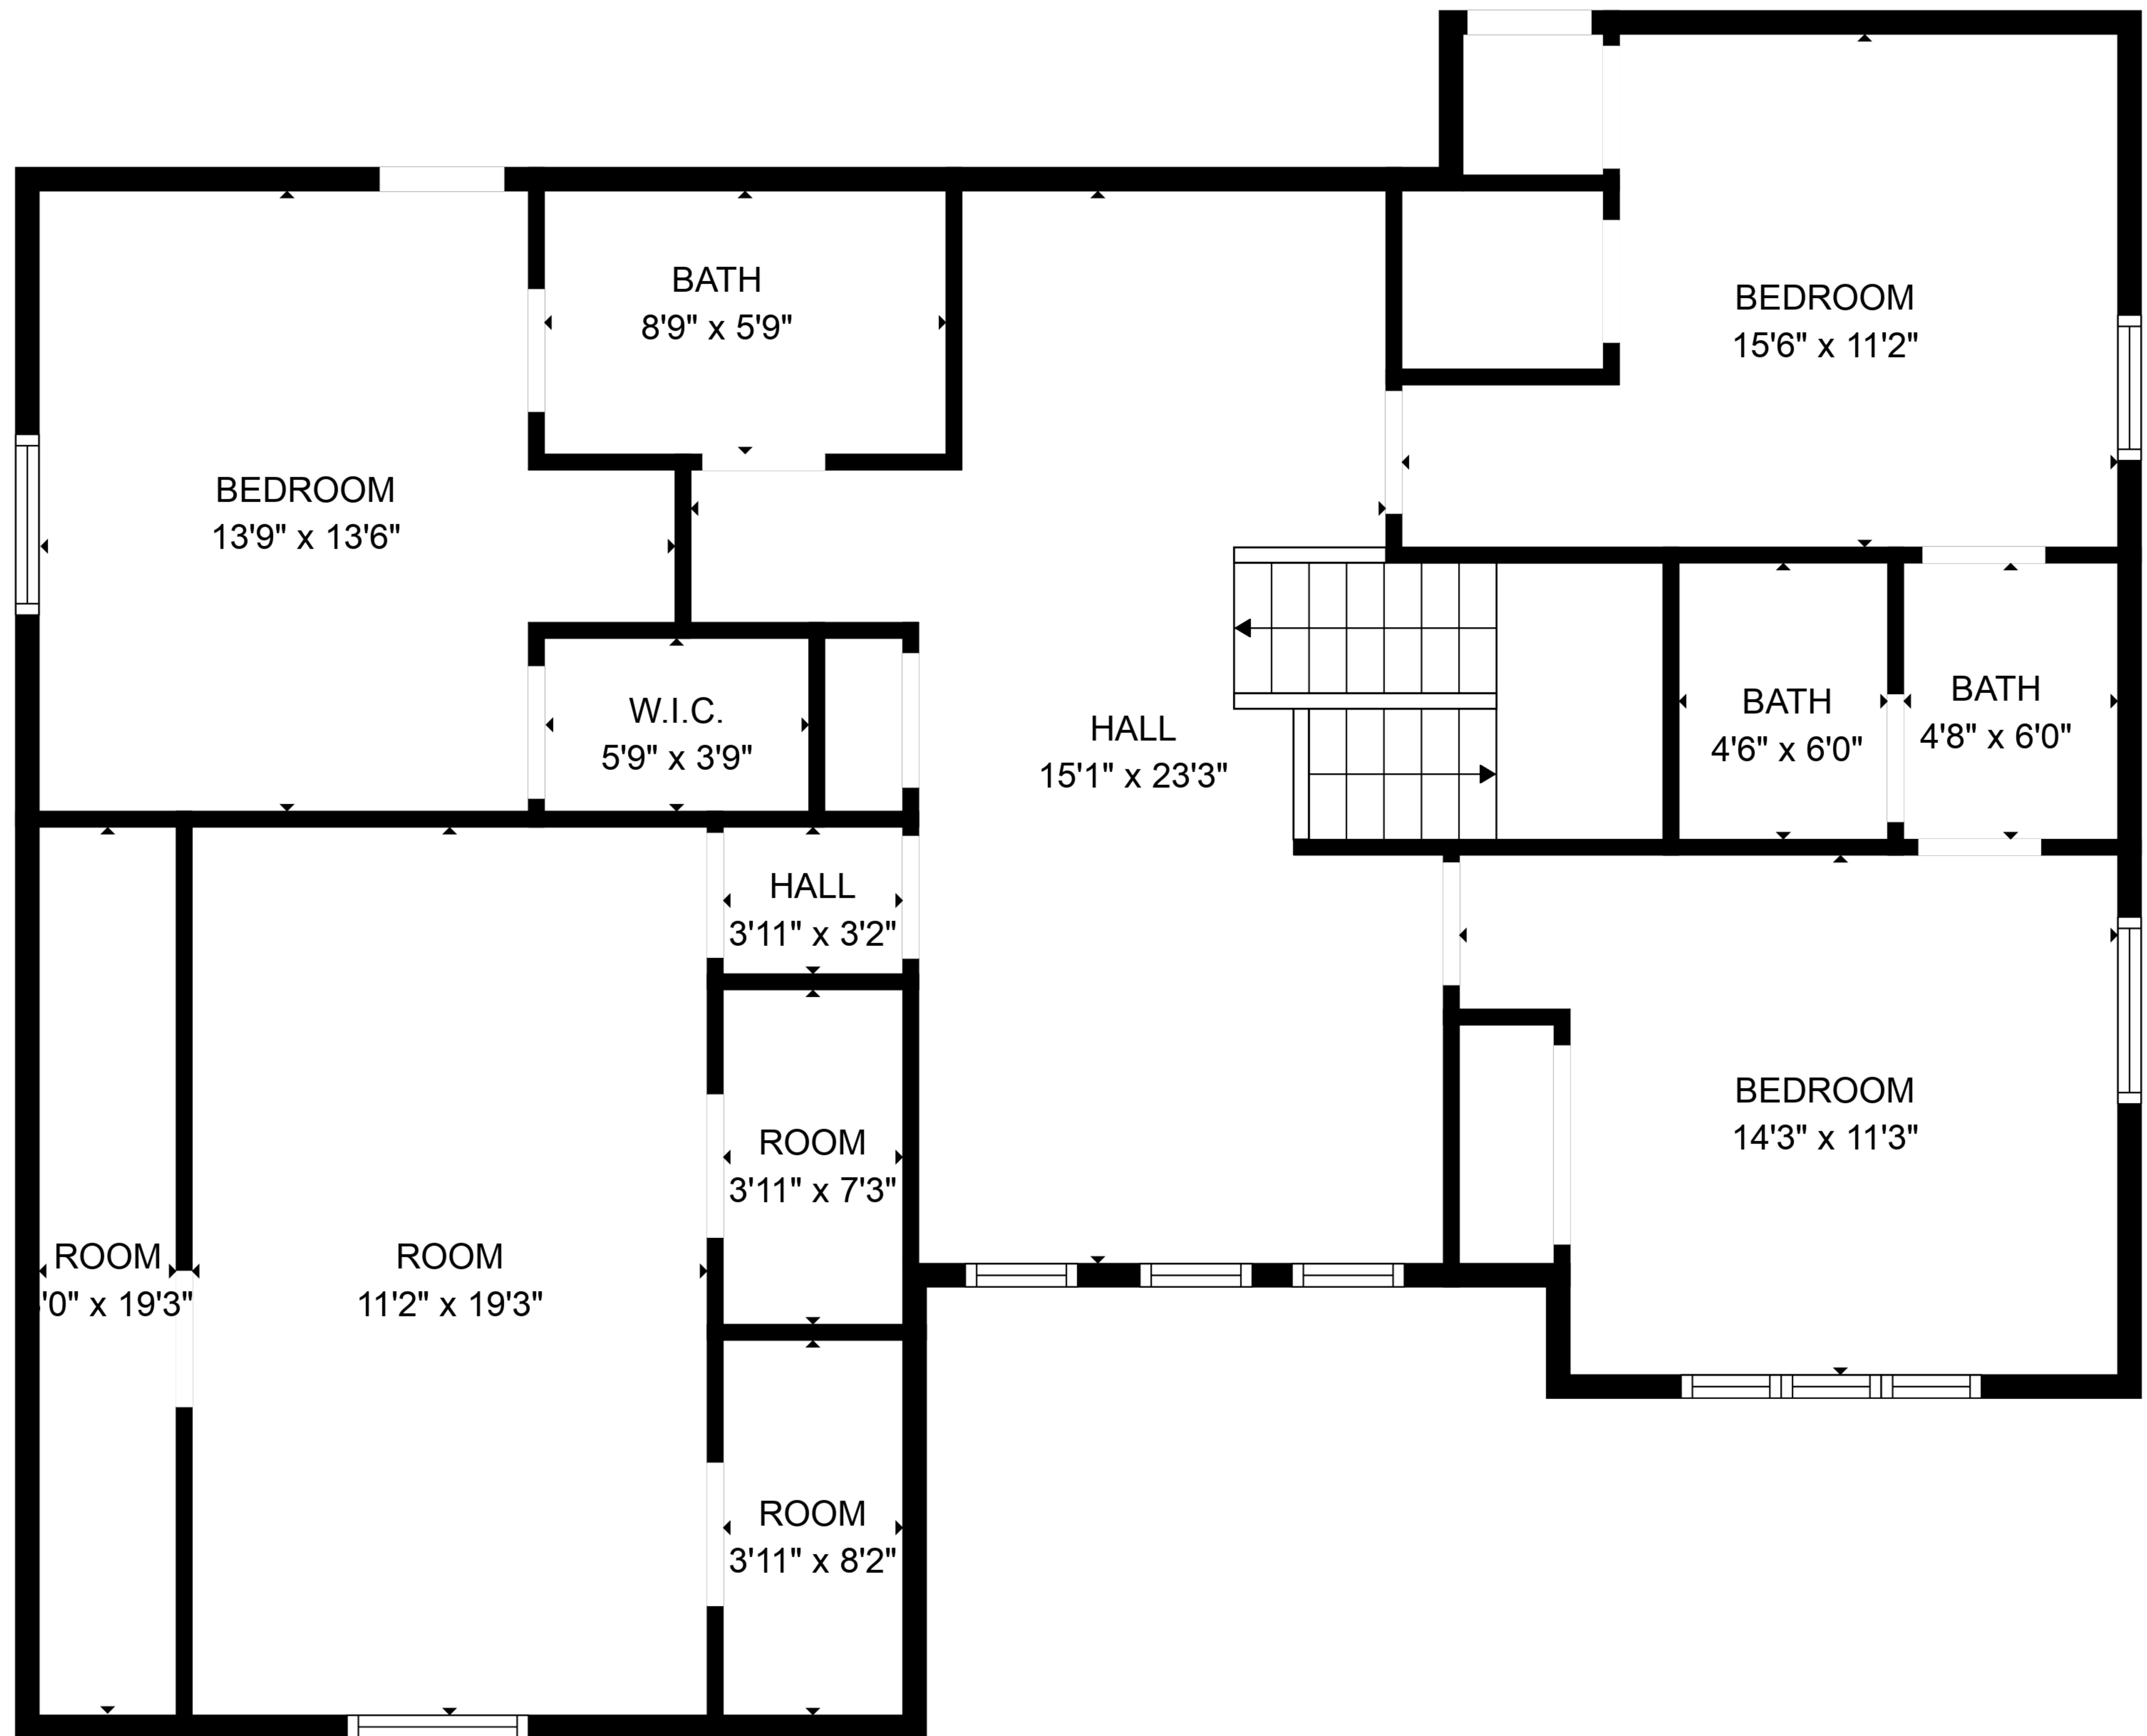

TOTAL: 3066 sq. ft
FLOOR 1: 1755 sq. ft, FLOOR 2: 1311 sq. ft
EXCLUDED AREAS: GARAGE: 361 sq. ft

TOTAL: 3066 sq. ft
 FLOOR 1: 1755 sq. ft, FLOOR 2: 1311 sq. ft
 EXCLUDED AREAS: GARAGE: 361 sq. ft

FLOOR 1

FLOOR 2

TOTAL: 3066 sq. ft
 FLOOR 1: 1755 sq. ft, FLOOR 2: 1311 sq. ft
 EXCLUDED AREAS: GARAGE: 361 sq. ft