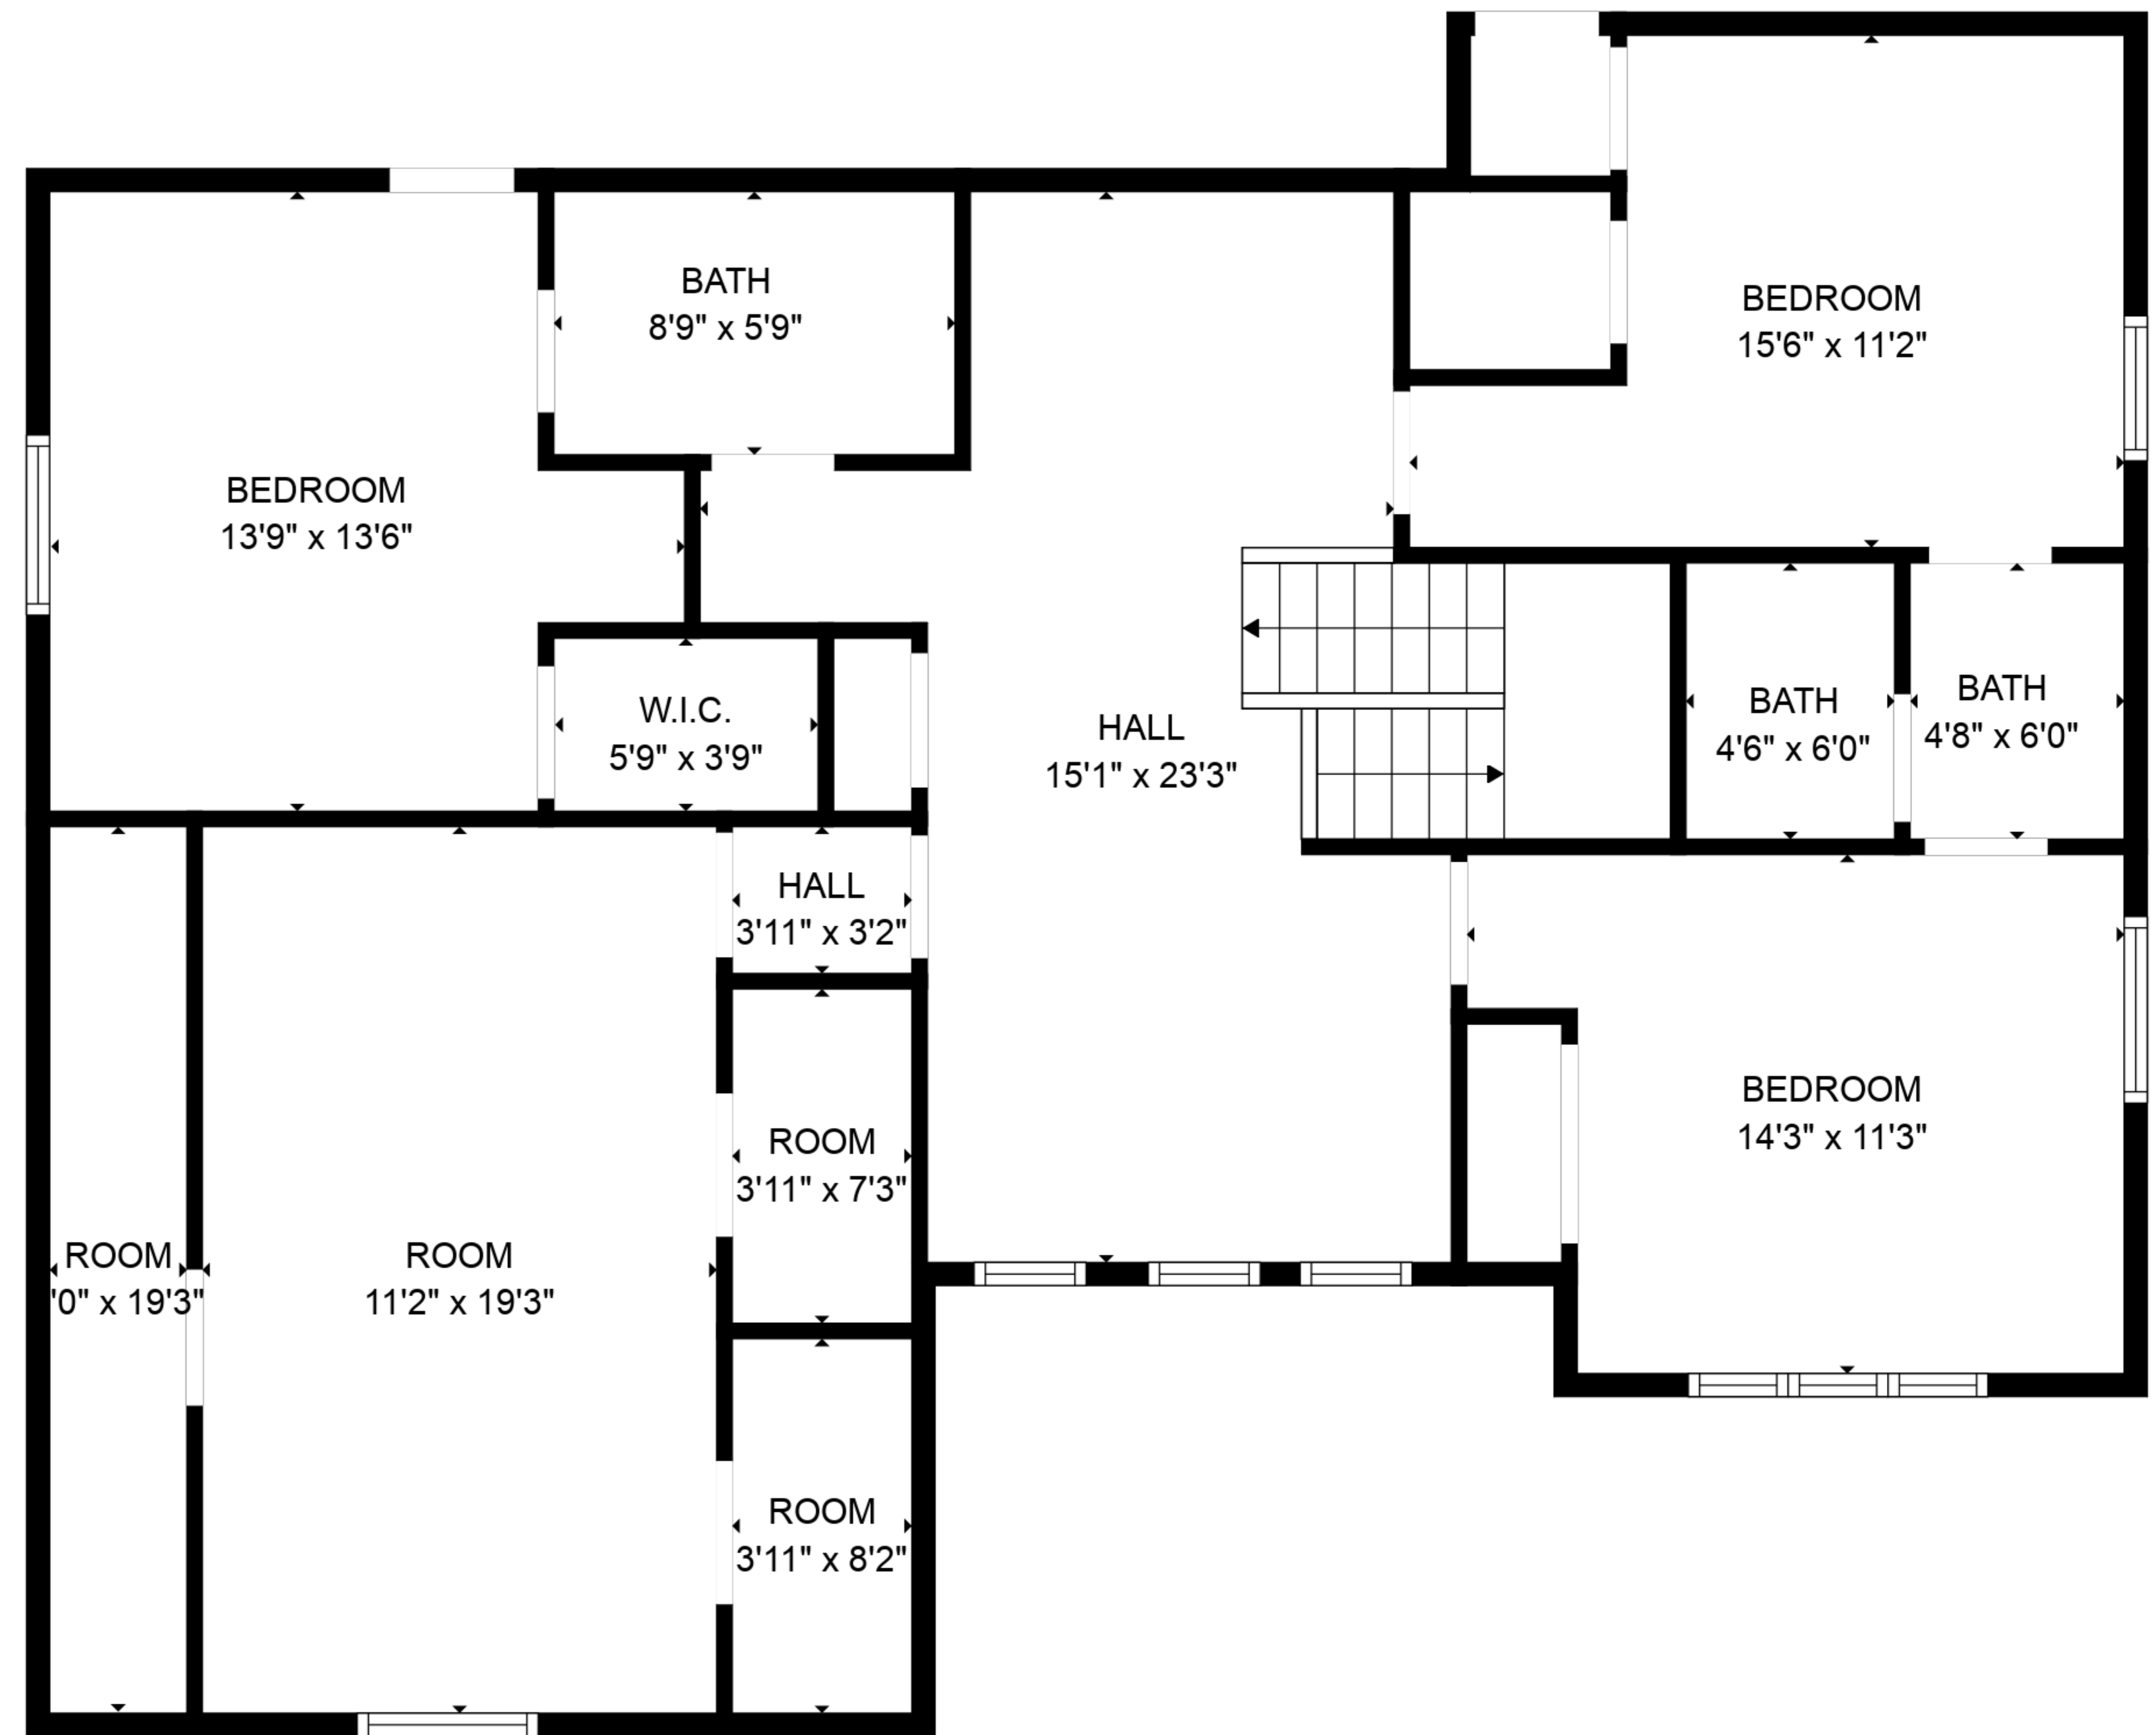

TOTAL: 3066 sq. ft
FLOOR 1: 1755 sq. ft, FLOOR 2: 1311 sq. ft
EXCLUDED AREAS: GARAGE: 361 sq. ft

TOTAL: 3066 sq. ft
 FLOOR 1: 1755 sq. ft, FLOOR 2: 1311 sq. ft
 EXCLUDED AREAS: GARAGE: 361 sq. ft

FLOOR 1

FLOOR 2

TOTAL: 3066 sq. ft
 FLOOR 1: 1755 sq. ft, FLOOR 2: 1311 sq. ft
 EXCLUDED AREAS: GARAGE: 361 sq. ft