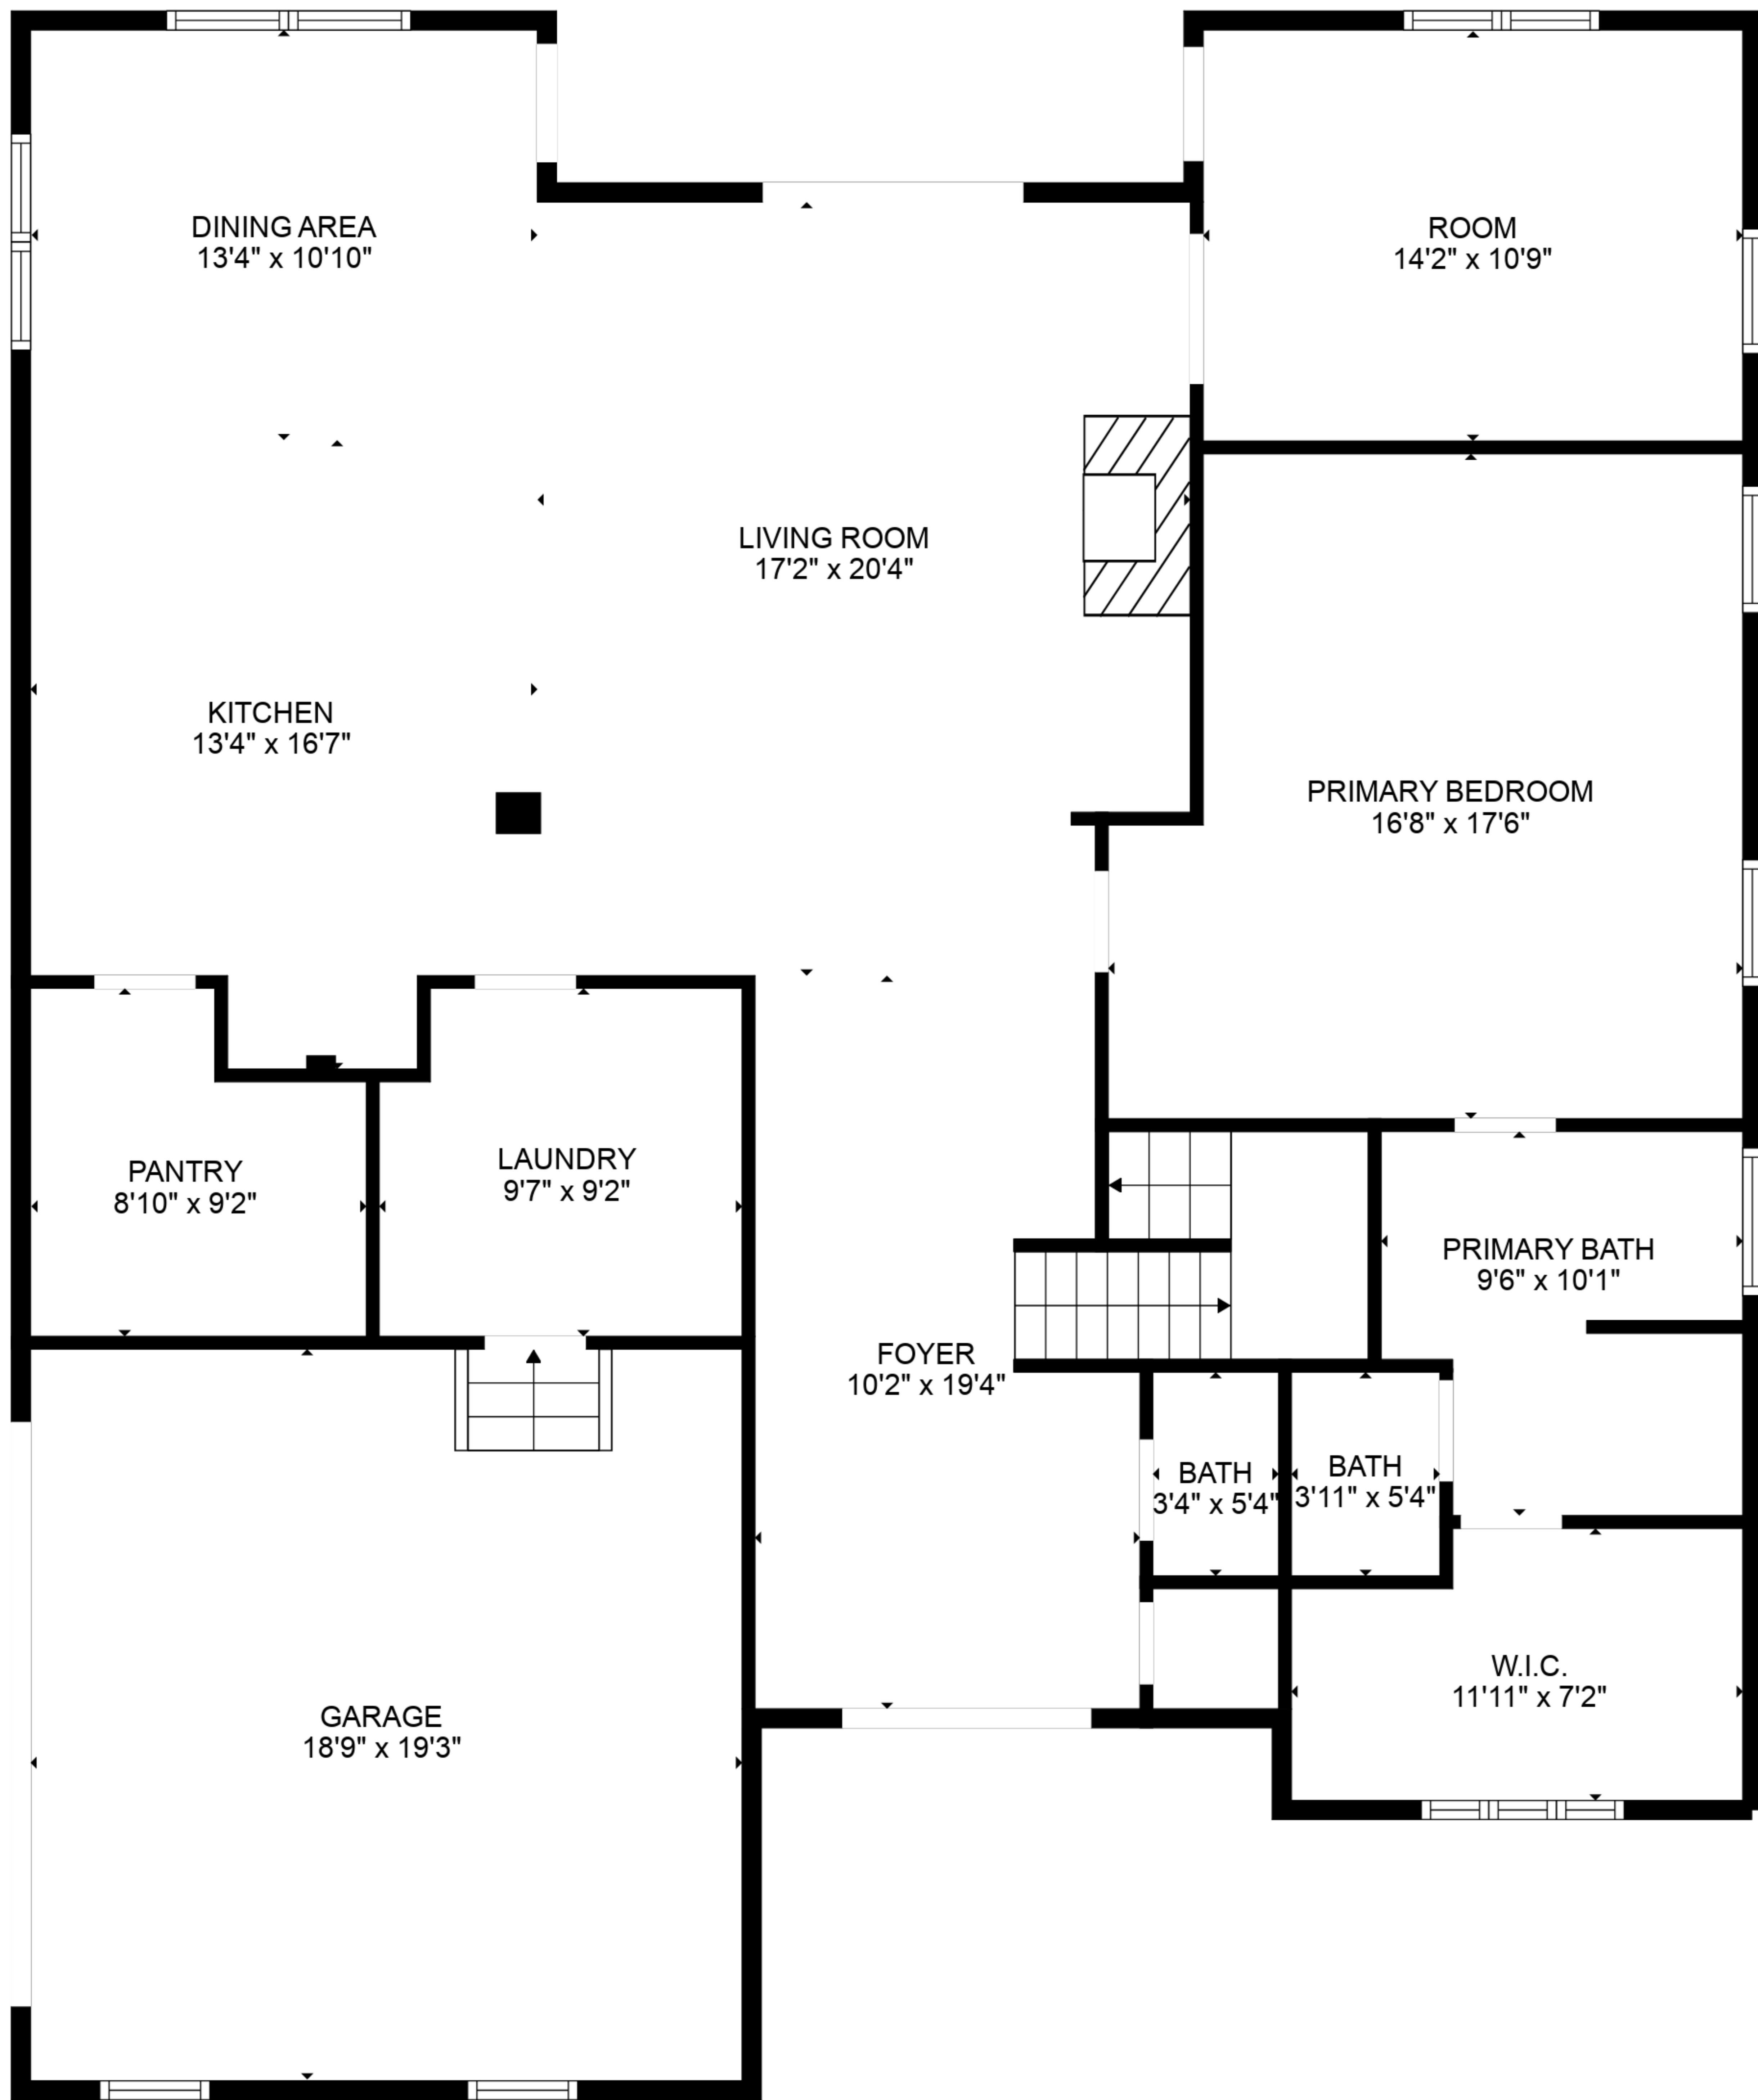

TOTAL: 3066 sq. ft
FLOOR 1: 1755 sq. ft, FLOOR 2: 1311 sq. ft
EXCLUDED AREAS: GARAGE: 361 sq. ft

TOTAL: 3066 sq. ft
 FLOOR 1: 1755 sq. ft, FLOOR 2: 1311 sq. ft
 EXCLUDED AREAS: GARAGE: 361 sq. ft

FLOOR 1

FLOOR 2

TOTAL: 3066 sq. ft
 FLOOR 1: 1755 sq. ft, FLOOR 2: 1311 sq. ft
 EXCLUDED AREAS: GARAGE: 361 sq. ft