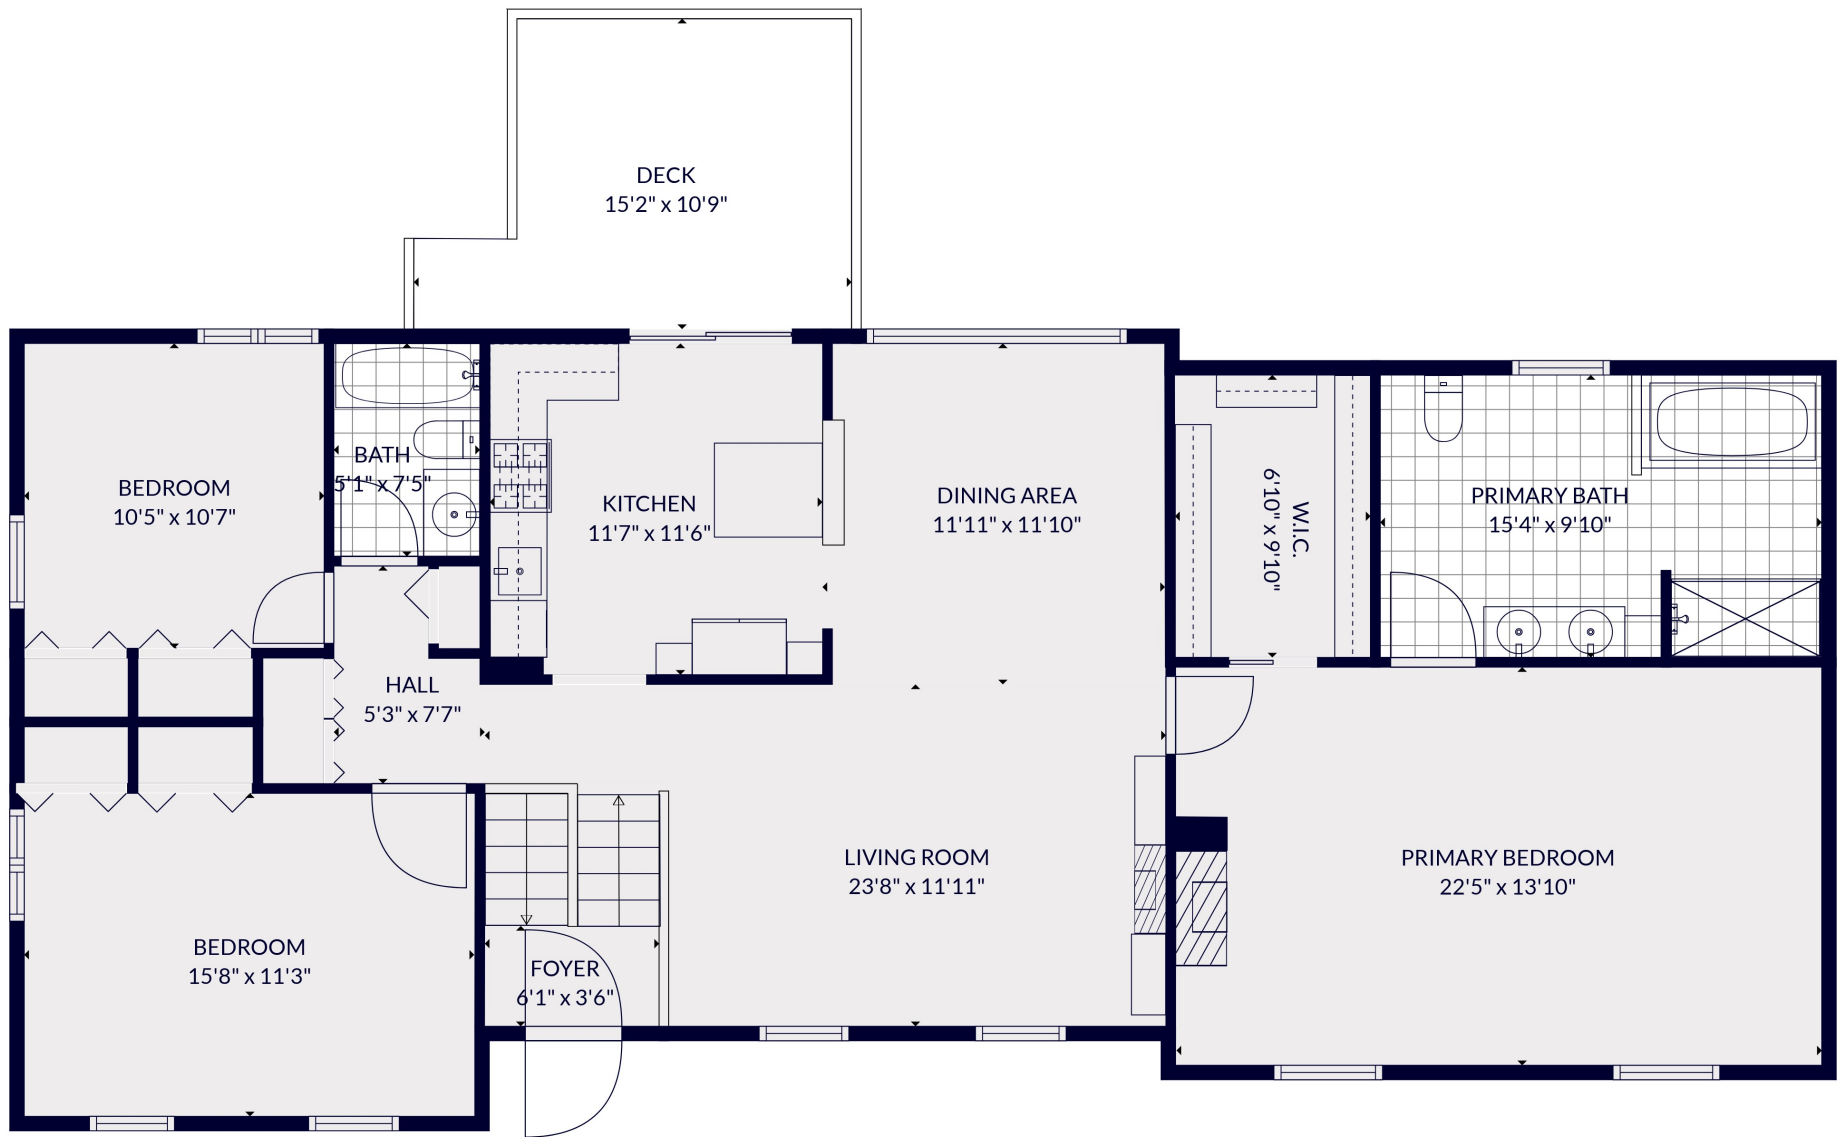

FLOOR 2

FLOOR 1

Total scanned area: 3243 sq. ft

MEASUREMENTS ARE CALCULATED BY CUBICASA TECHNOLOGY. DEEMED HIGHLY RELIABLE BUT NOT GUARANTEED.

Total scanned area: 3243 sq. ft

MEASUREMENTS ARE CALCULATED BY CUBICASA TECHNOLOGY. DEEMED HIGHLY RELIABLE BUT NOT GUARANTEED.

BEDROOM
10'7" x 11'9"

BATH
9'9" x 7'7"

LAUNDRY
23'6" x 7'5"

HALL
11'6" x 8'0"

GARAGE
21'9" x 20'10"

BASEMENT
17'2" x 13'1"

BEDROOM
15'8" x 10'11"

Total scanned area: 3243 sq. ft