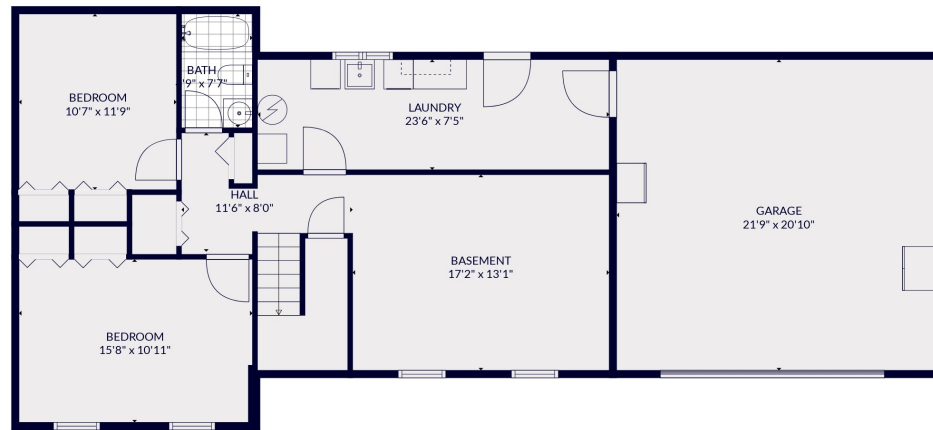

FLOOR 2

FLOOR 1

Total scanned area: 3243 sq. ft

MEASUREMENTS ARE CALCULATED BY CUBICASA TECHNOLOGY. DEEMED HIGHLY RELIABLE BUT NOT GUARANTEED.

Total scanned area: 3243 sq. ft

MEASUREMENTS ARE CALCULATED BY CUBICASA TECHNOLOGY. DEEMED HIGHLY RELIABLE BUT NOT GUARANTEED.

BEDROOM
10'7" x 11'9"

BATH
9'9" x 7'7"

LAUNDRY
23'6" x 7'5"

HALL
11'6" x 8'0"

GARAGE
21'9" x 20'10"

BASEMENT
17'2" x 13'1"

BEDROOM
15'8" x 10'11"

Total scanned area: 3243 sq. ft