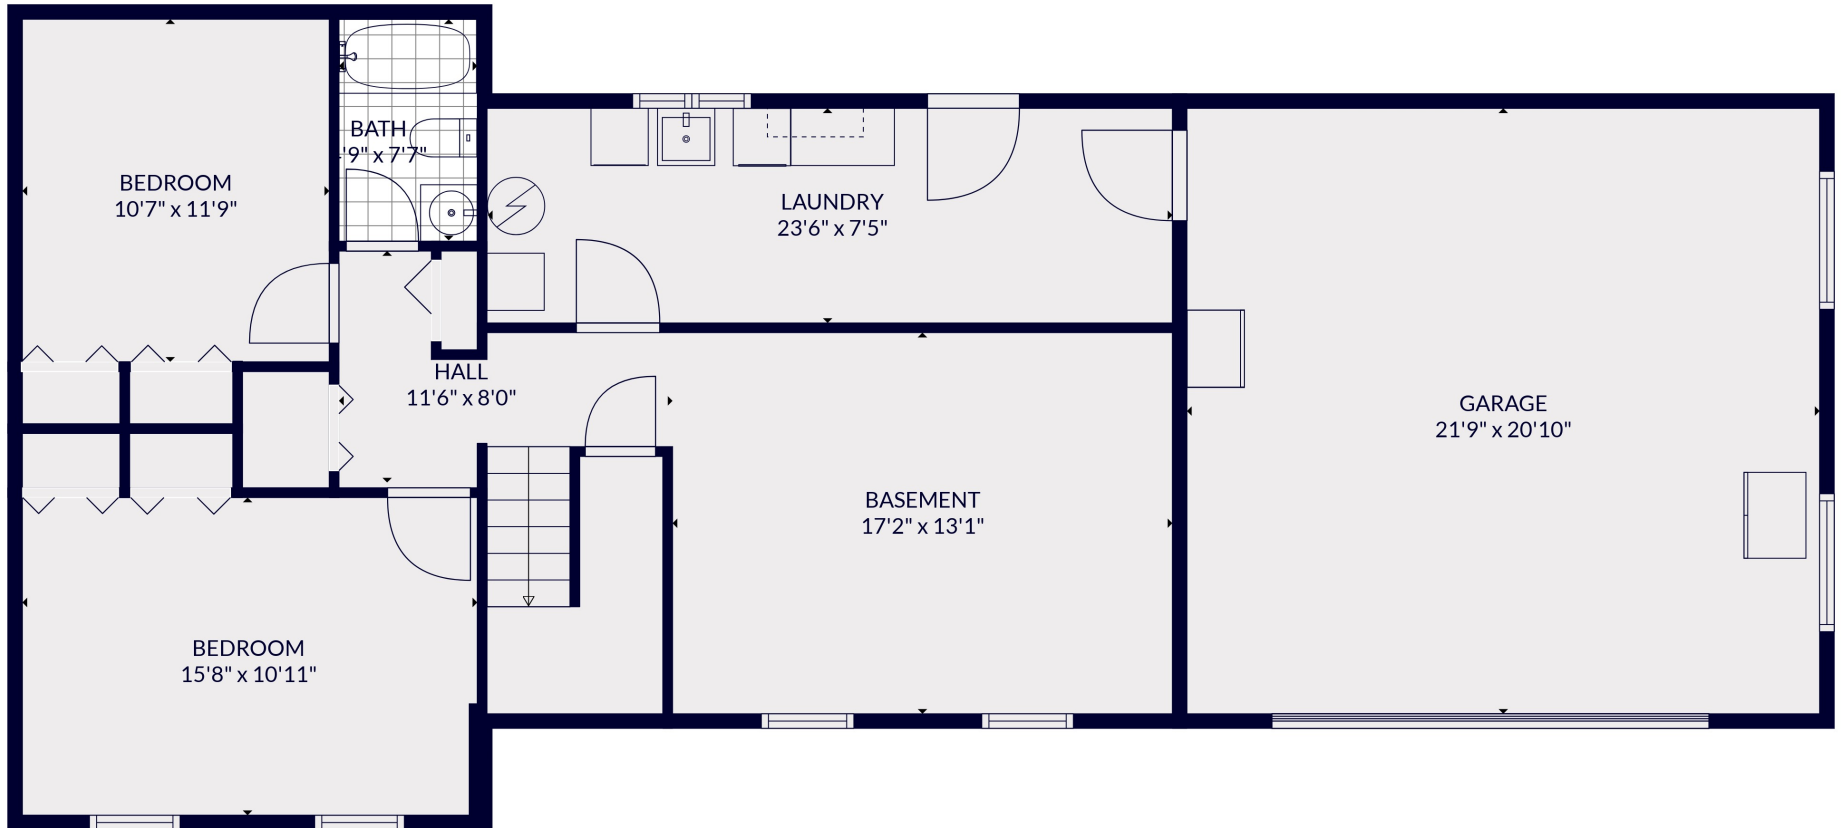

FLOOR 2

FLOOR 1

Total scanned area: 3243 sq. ft

MEASUREMENTS ARE CALCULATED BY CUBICASA TECHNOLOGY. DEEMED HIGHLY RELIABLE BUT NOT GUARANTEED.

Total scanned area: 3243 sq. ft

MEASUREMENTS ARE CALCULATED BY CUBICASA TECHNOLOGY. DEEMED HIGHLY RELIABLE BUT NOT GUARANTEED.

BEDROOM
10'7" x 11'9"

BATH
9'9" x 7'7"

LAUNDRY
23'6" x 7'5"

HALL
11'6" x 8'0"

GARAGE
21'9" x 20'10"

BASEMENT
17'2" x 13'1"

BEDROOM
15'8" x 10'11"

Total scanned area: 3243 sq. ft