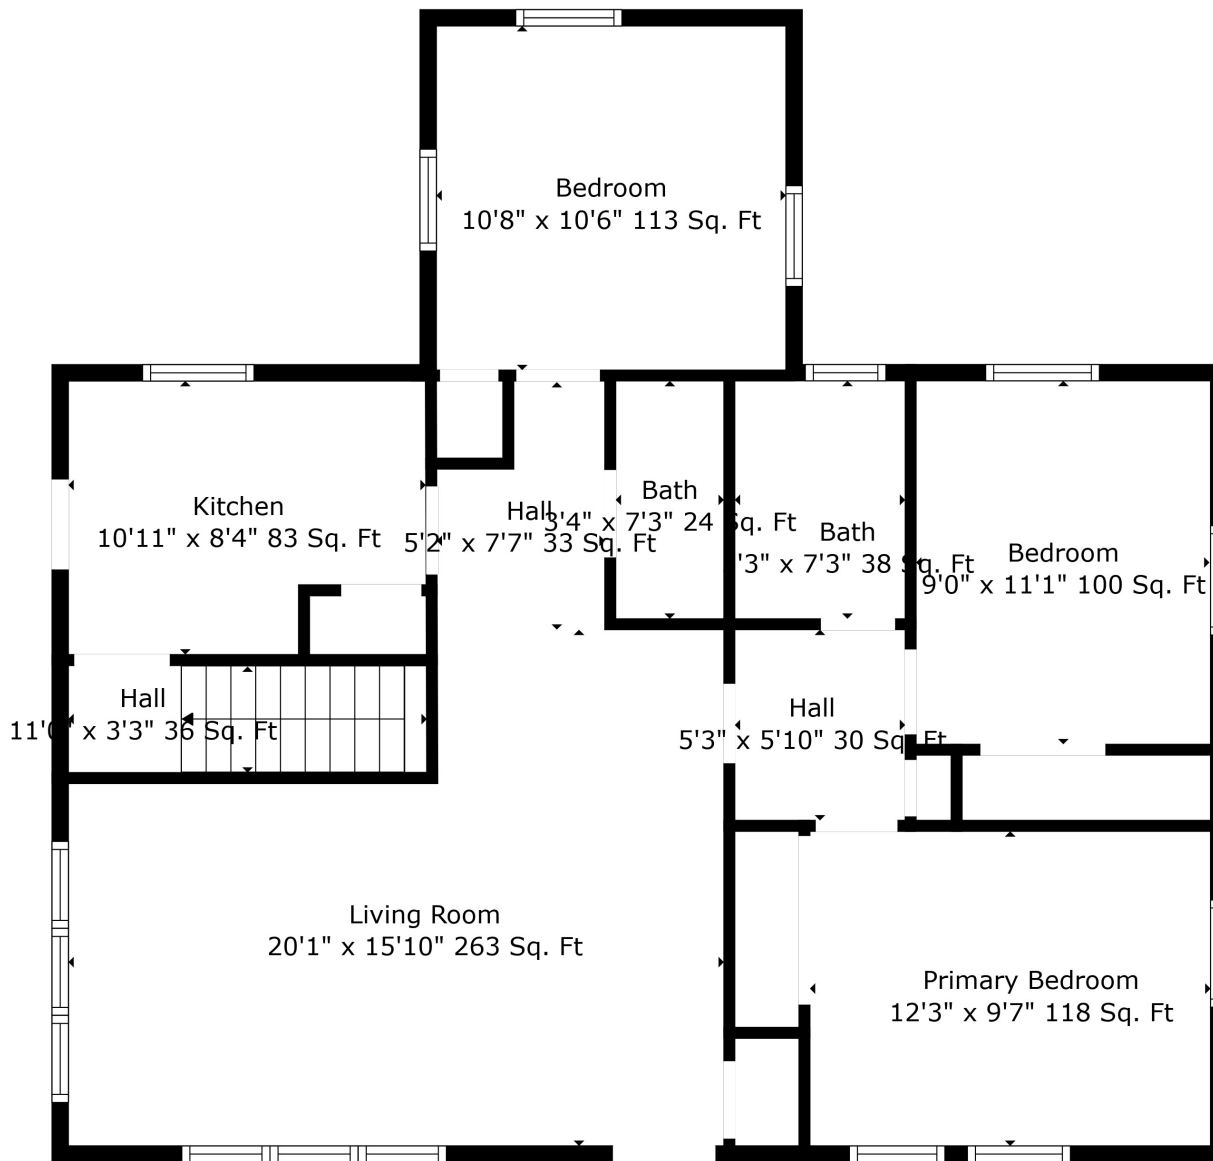

Floor 1

Floor 2

Total scanned area: 1881 sq. ft

Measurements Are Deemed Highly Reliable But Not Guaranteed.

Total scanned area: 1881 sq. ft

Measurements Are Deemed Highly Reliable But Not Guaranteed.

Total scanned area: 1881 sq. ft