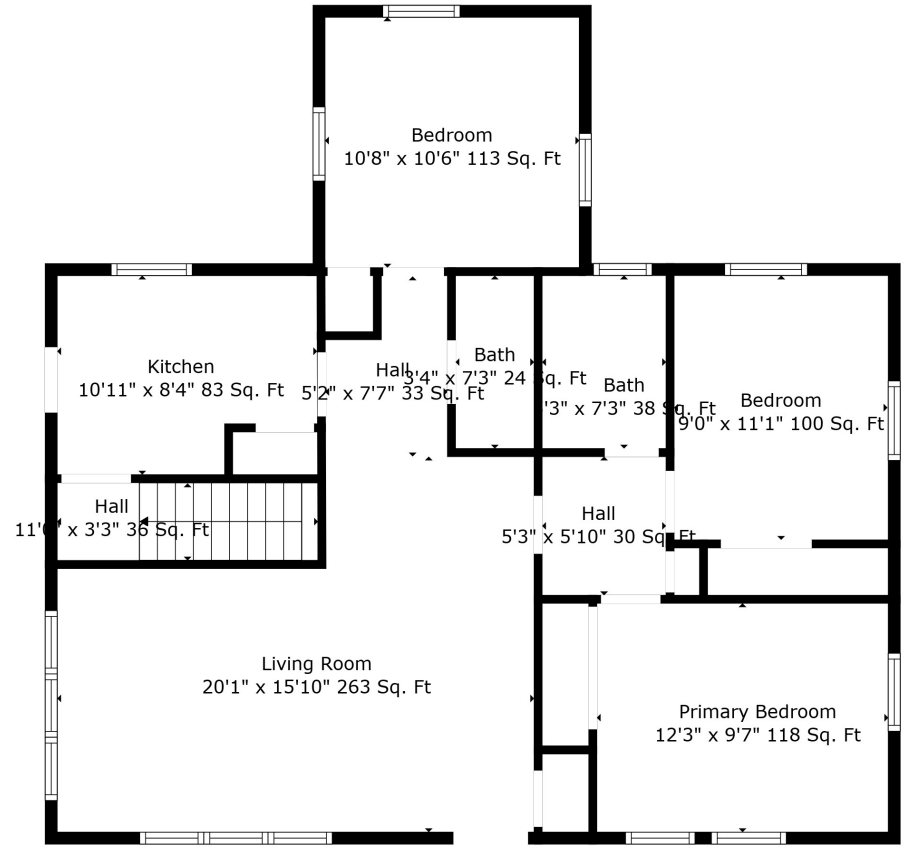

Floor 1

Floor 2

Total scanned area: 1881 sq. ft

Measurements Are Deemed Highly Reliable But Not Guaranteed.

Total scanned area: 1881 sq. ft

Measurements Are Deemed Highly Reliable But Not Guaranteed.

Total scanned area: 1881 sq. ft