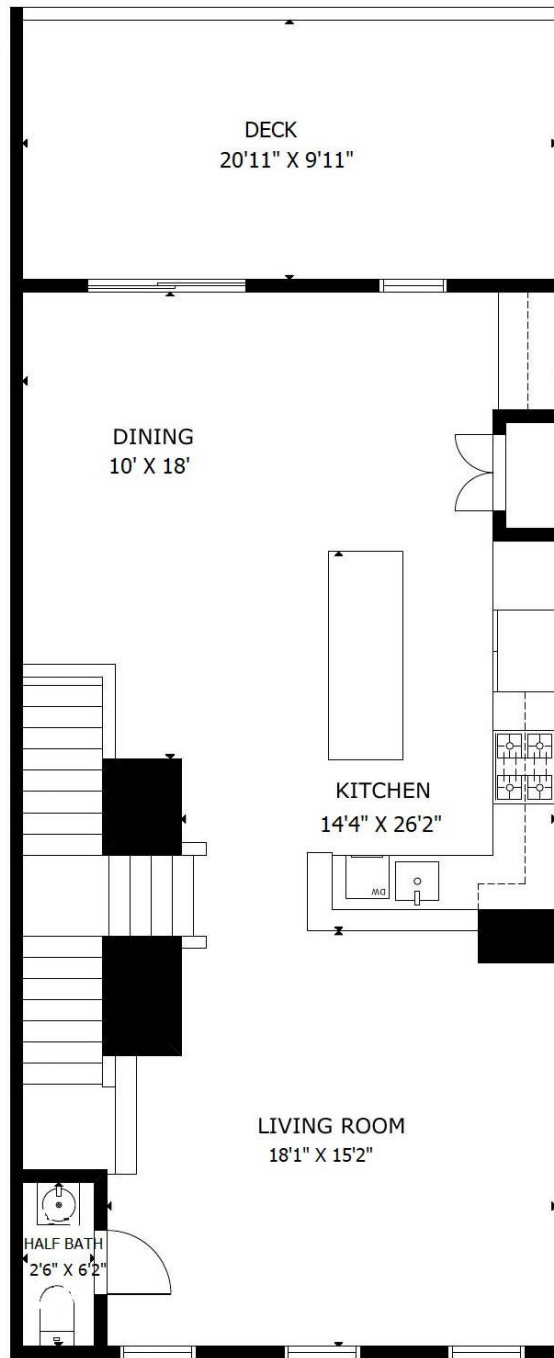

1033 Brownsmith Drive Apex, NC 27502

MAIN FLOOR

THIRD FLOOR

The following dimensions are approximate interior wall to wall dimensions, measured on site, from the widest portion of each room, then calculated to Feet/Inches from Rounded Decimal Feet. Information deemed reliable, but not guaranteed.