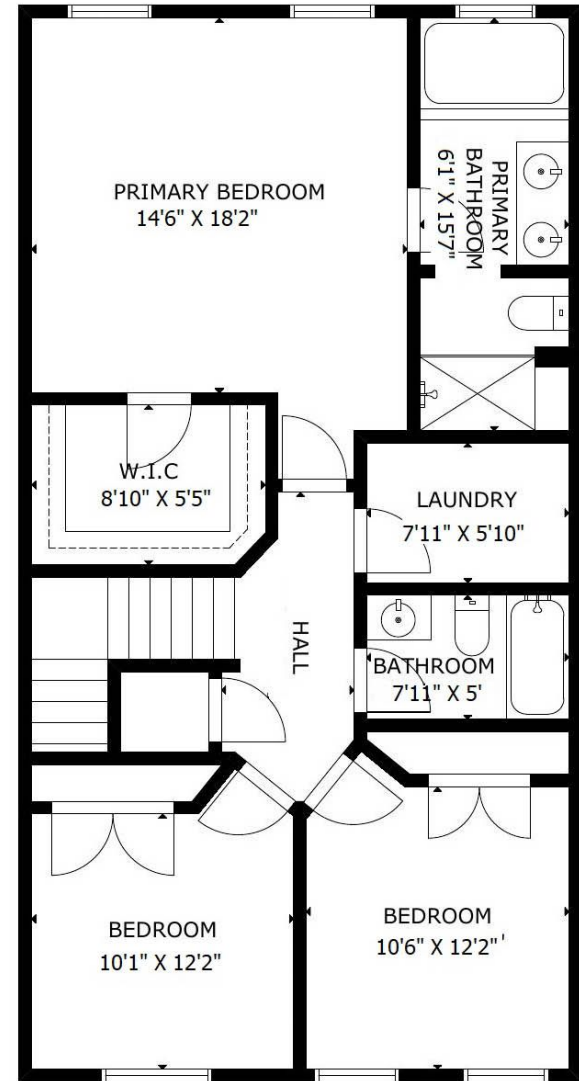

1033 Brownsmith Drive Apex, NC 27502

MAIN FLOOR

THIRD FLOOR

The following dimensions are approximate interior wall to wall dimensions, measured on site, from the widest portion of each room, then calculated to Feet/Inches from Rounded Decimal Feet. Information deemed reliable, but not guaranteed.