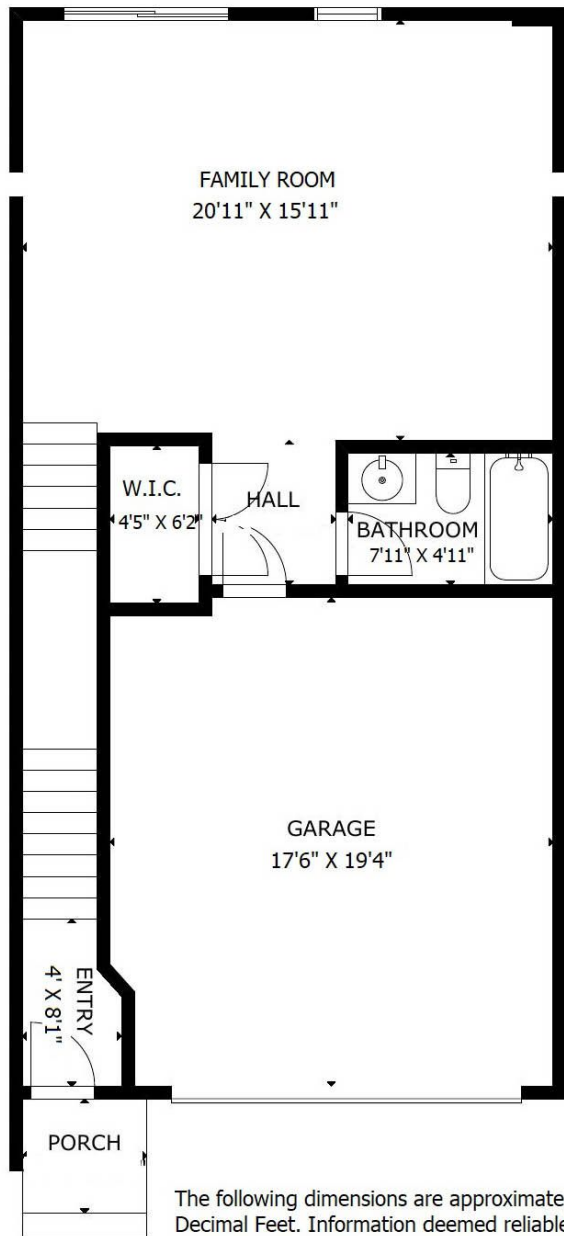

1033 Brownsmith Drive Apex, NC 27502

MAIN FLOOR

THIRD FLOOR

The following dimensions are approximate interior wall to wall dimensions, measured on site, from the widest portion of each room, then calculated to Feet/Inches from Rounded Decimal Feet. Information deemed reliable, but not guaranteed.