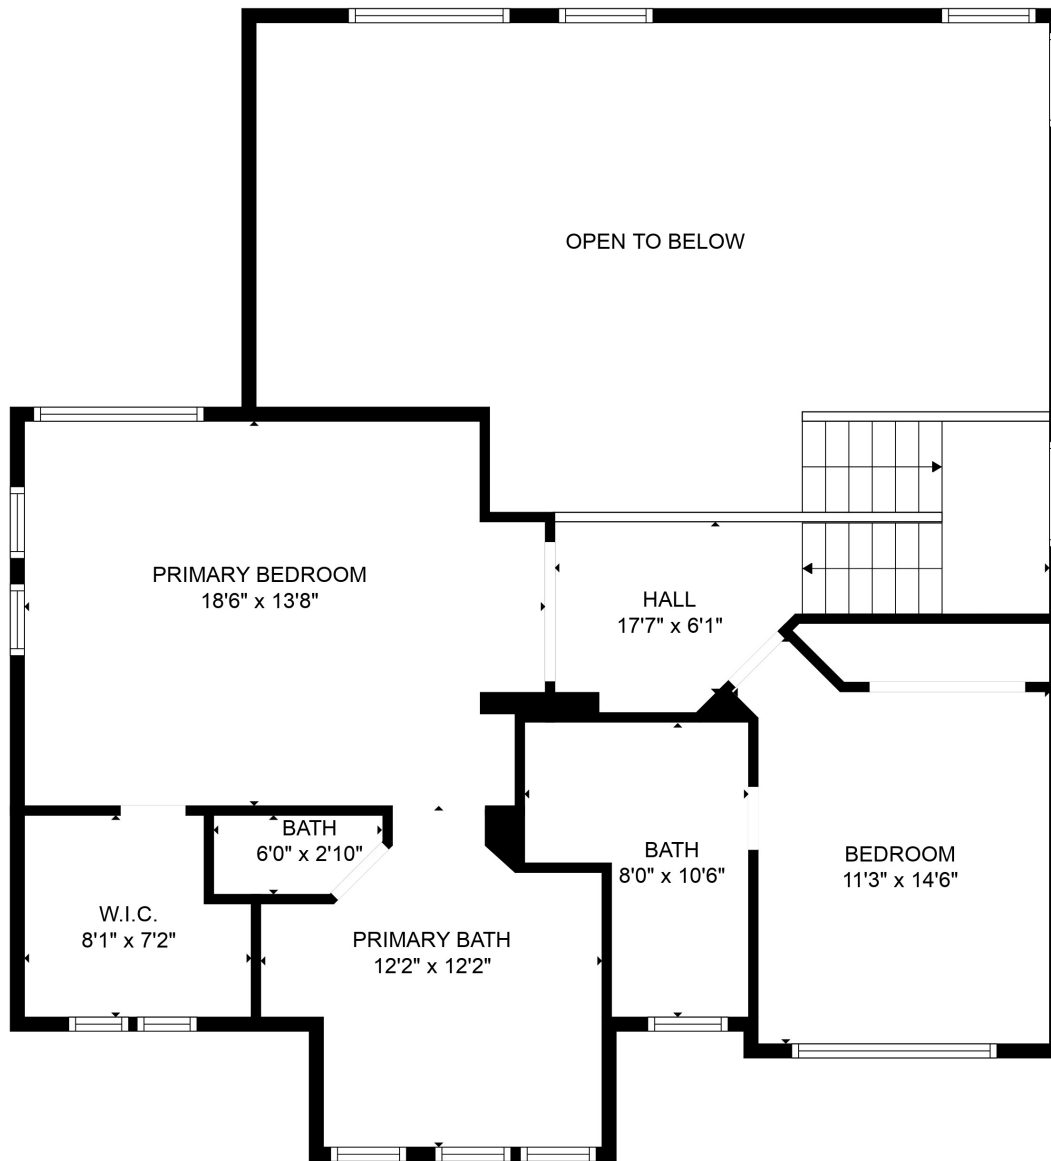

FLOOR 1

FLOOR 2

FLOOR 3

Total scanned area: 3311 sq. ft

SIZES AND DIMENSIONS ARE APPROXIMATE, ACTUAL MAY VARY.

Total scanned area: 3311 sq. ft

SIZES AND DIMENSIONS ARE APPROXIMATE, ACTUAL MAY VARY.

Total scanned area: 3311 sq. ft

SIZES AND DIMENSIONS ARE APPROXIMATE, ACTUAL MAY VARY.

Total scanned area: 3311 sq. ft

SIZES AND DIMENSIONS ARE APPROXIMATE, ACTUAL MAY VARY.