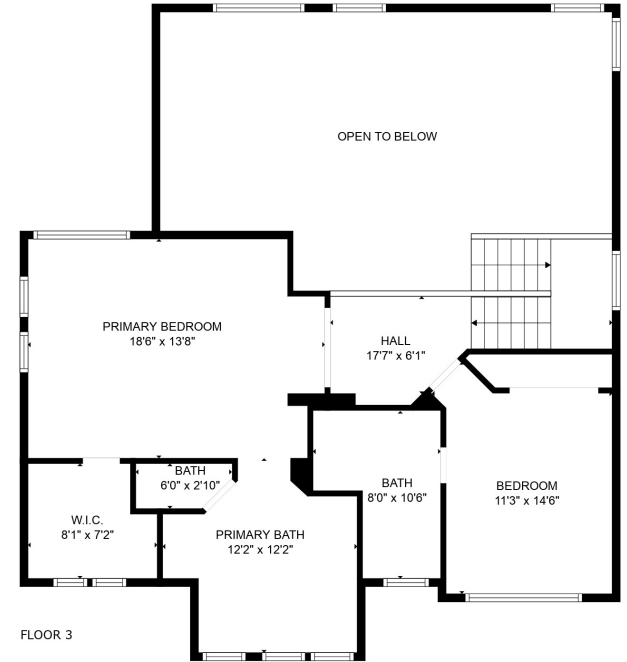

FLOOR 1

FLOOR 2

FLOOR 3

Total scanned area: 3311 sq. ft

SIZES AND DIMENSIONS ARE APPROXIMATE, ACTUAL MAY VARY.

Total scanned area: 3311 sq. ft

SIZES AND DIMENSIONS ARE APPROXIMATE, ACTUAL MAY VARY.

Total scanned area: 3311 sq. ft

SIZES AND DIMENSIONS ARE APPROXIMATE, ACTUAL MAY VARY.

Total scanned area: 3311 sq. ft

SIZES AND DIMENSIONS ARE APPROXIMATE, ACTUAL MAY VARY.