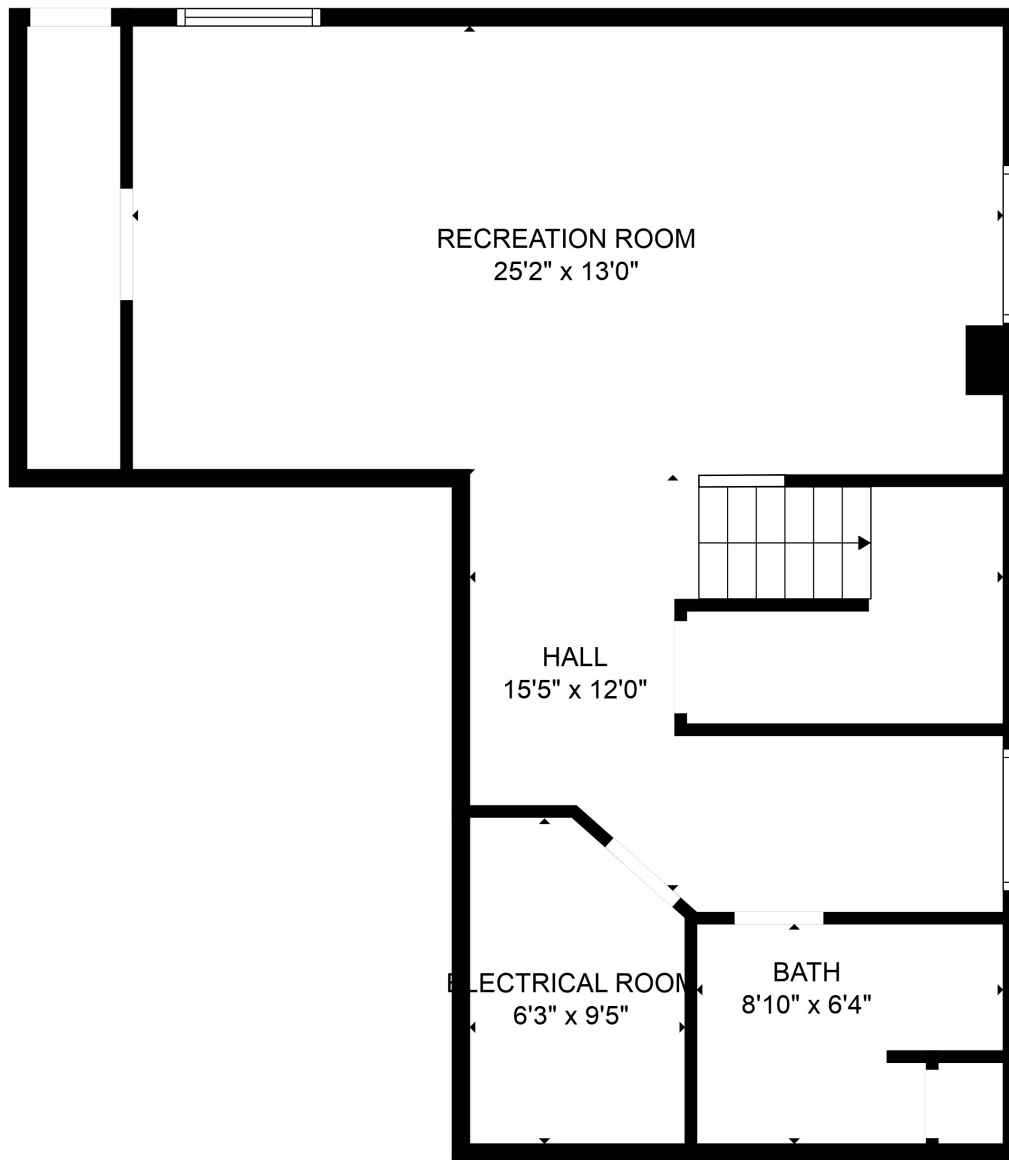

FLOOR 1

FLOOR 2

FLOOR 3

Total scanned area: 3311 sq. ft

SIZES AND DIMENSIONS ARE APPROXIMATE, ACTUAL MAY VARY.

Total scanned area: 3311 sq. ft

SIZES AND DIMENSIONS ARE APPROXIMATE, ACTUAL MAY VARY.

Total scanned area: 3311 sq. ft

SIZES AND DIMENSIONS ARE APPROXIMATE, ACTUAL MAY VARY.

Total scanned area: 3311 sq. ft

SIZES AND DIMENSIONS ARE APPROXIMATE, ACTUAL MAY VARY.