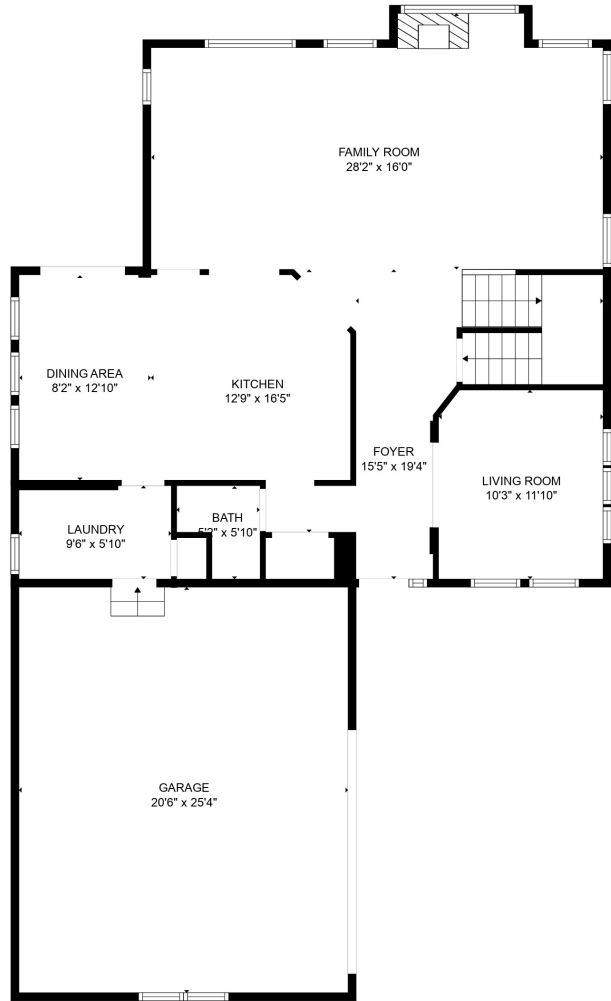

FLOOR 1

FLOOR 2

FLOOR 3

Total scanned area: 3311 sq. ft

SIZES AND DIMENSIONS ARE APPROXIMATE, ACTUAL MAY VARY.

Total scanned area: 3311 sq. ft

SIZES AND DIMENSIONS ARE APPROXIMATE, ACTUAL MAY VARY.

Total scanned area: 3311 sq. ft

SIZES AND DIMENSIONS ARE APPROXIMATE, ACTUAL MAY VARY.

Total scanned area: 3311 sq. ft

SIZES AND DIMENSIONS ARE APPROXIMATE, ACTUAL MAY VARY.