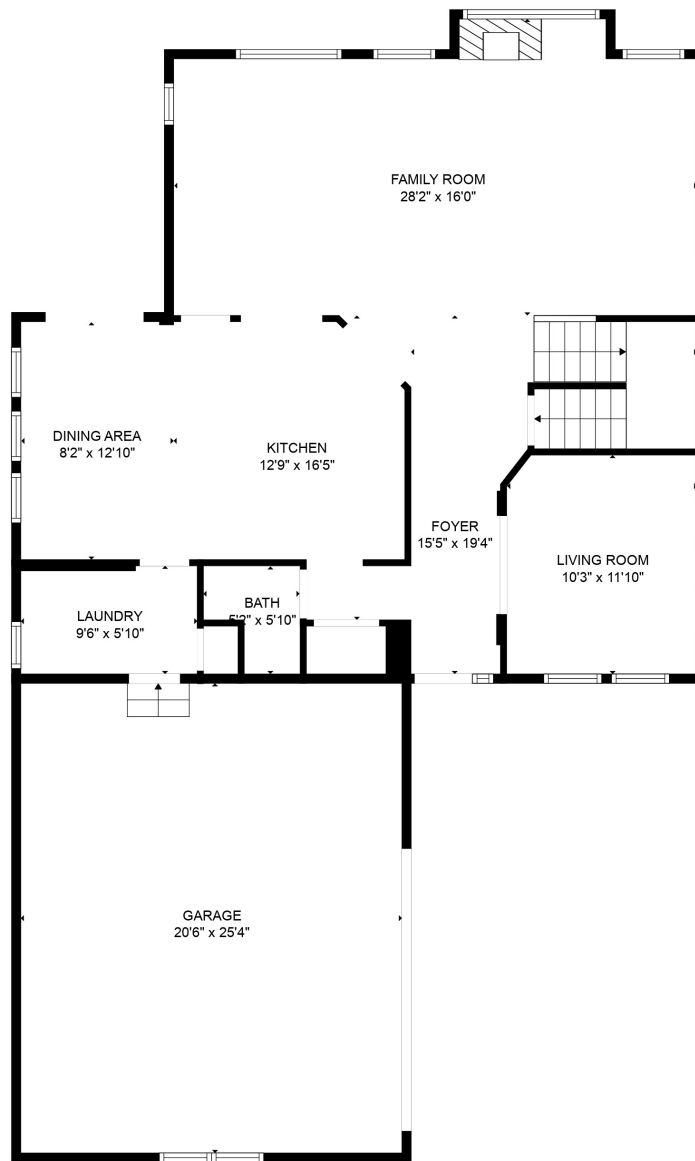

FLOOR 1

FLOOR 2

FLOOR 3

Total scanned area: 3311 sq. ft

SIZES AND DIMENSIONS ARE APPROXIMATE, ACTUAL MAY VARY.

Total scanned area: 3311 sq. ft

SIZES AND DIMENSIONS ARE APPROXIMATE, ACTUAL MAY VARY.

Total scanned area: 3311 sq. ft

SIZES AND DIMENSIONS ARE APPROXIMATE, ACTUAL MAY VARY.

Total scanned area: 3311 sq. ft

SIZES AND DIMENSIONS ARE APPROXIMATE, ACTUAL MAY VARY.