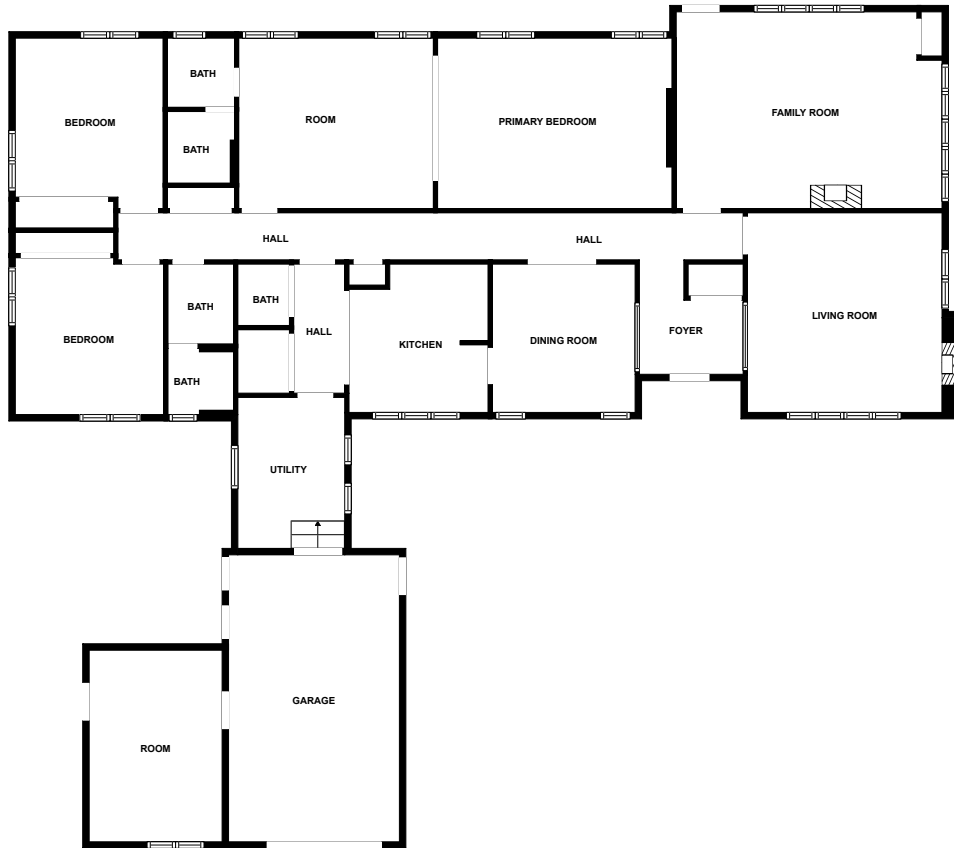

Home report

Ashe Street 509
High Point

Highlights

1 Kitchen

2 Living room

3 Bedroom

5 Bath

32 Doors

Floor plan

MEASUREMENTS ARE CALCULATED BY CUBICASA TECHNOLOGY. DEEMED HIGHLY RELIABLE BUT NOT GUARANTEED.

Appendix 1: Data sheet

Garage - 1	Room - 2	Utility - 1
Bedroom - 3	Bedroom - Master - 1	Bath - 5
LivingRoom - 2	LivingRoom - Family - 1	Dining - 1
Kitchen - 1	Hall - 3	Entry - 1
Entry - Foyer - 1		