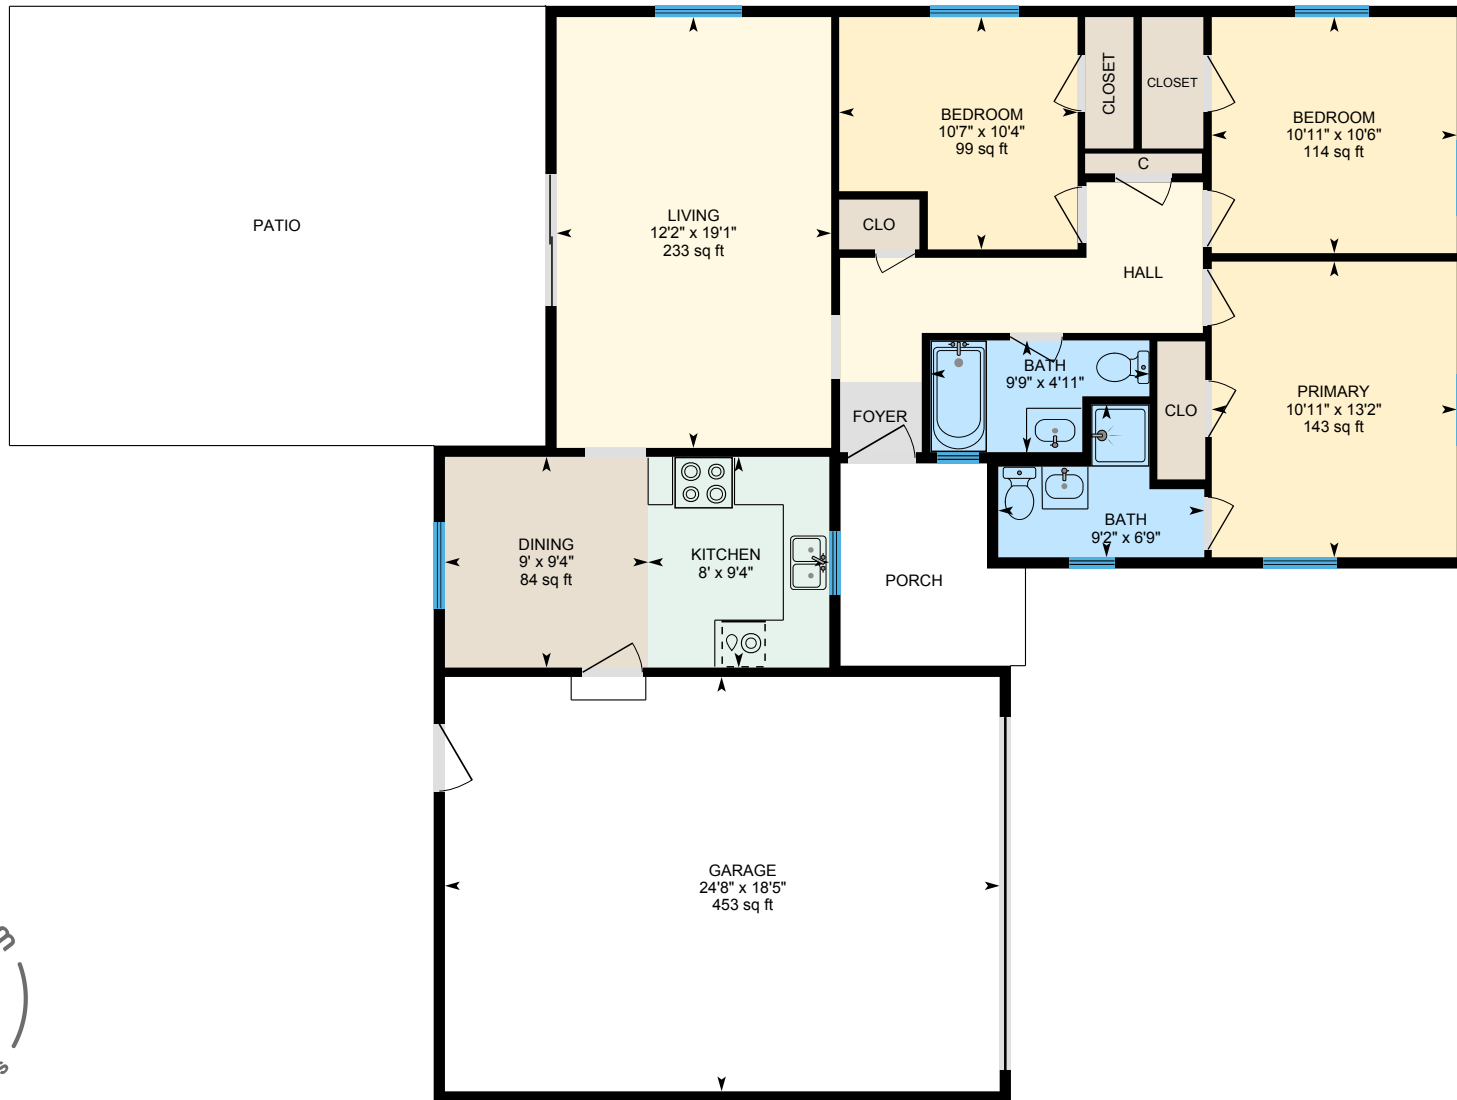

2121 Eicher Ave, Modesto, CA

Main Floor Finished Area 1106.58 sq ft
Unfinished Area 488.12 sq ft

PREPARED: 2025/01/29