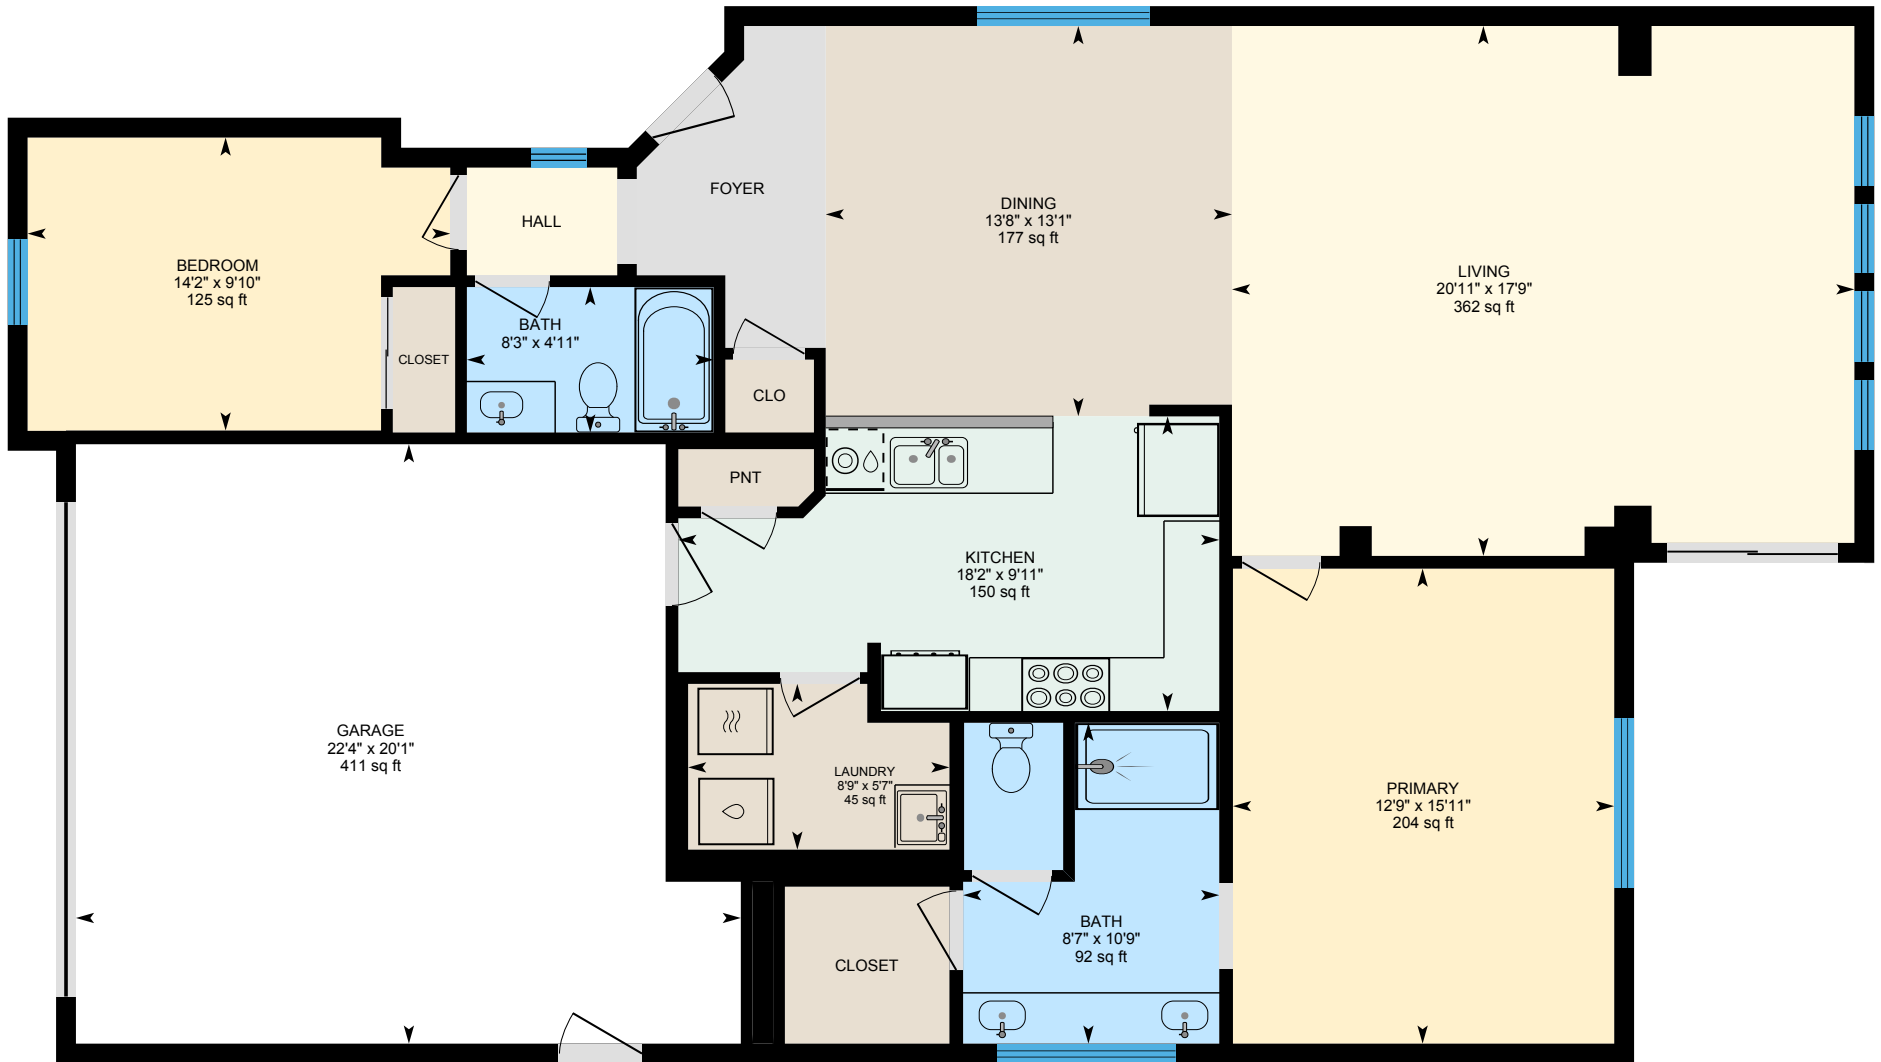

2717 Roseberry Ave, Manteca, CA

Main Floor Finished Area 1484.56 sq ft
Unfinished Area 439.52 sq ft

PREPARED: 2023/03/02

White regions are excluded from total floor area in iGUIDE floor plans. All room dimensions and floor areas must be considered approximate and are subject to independent verification.