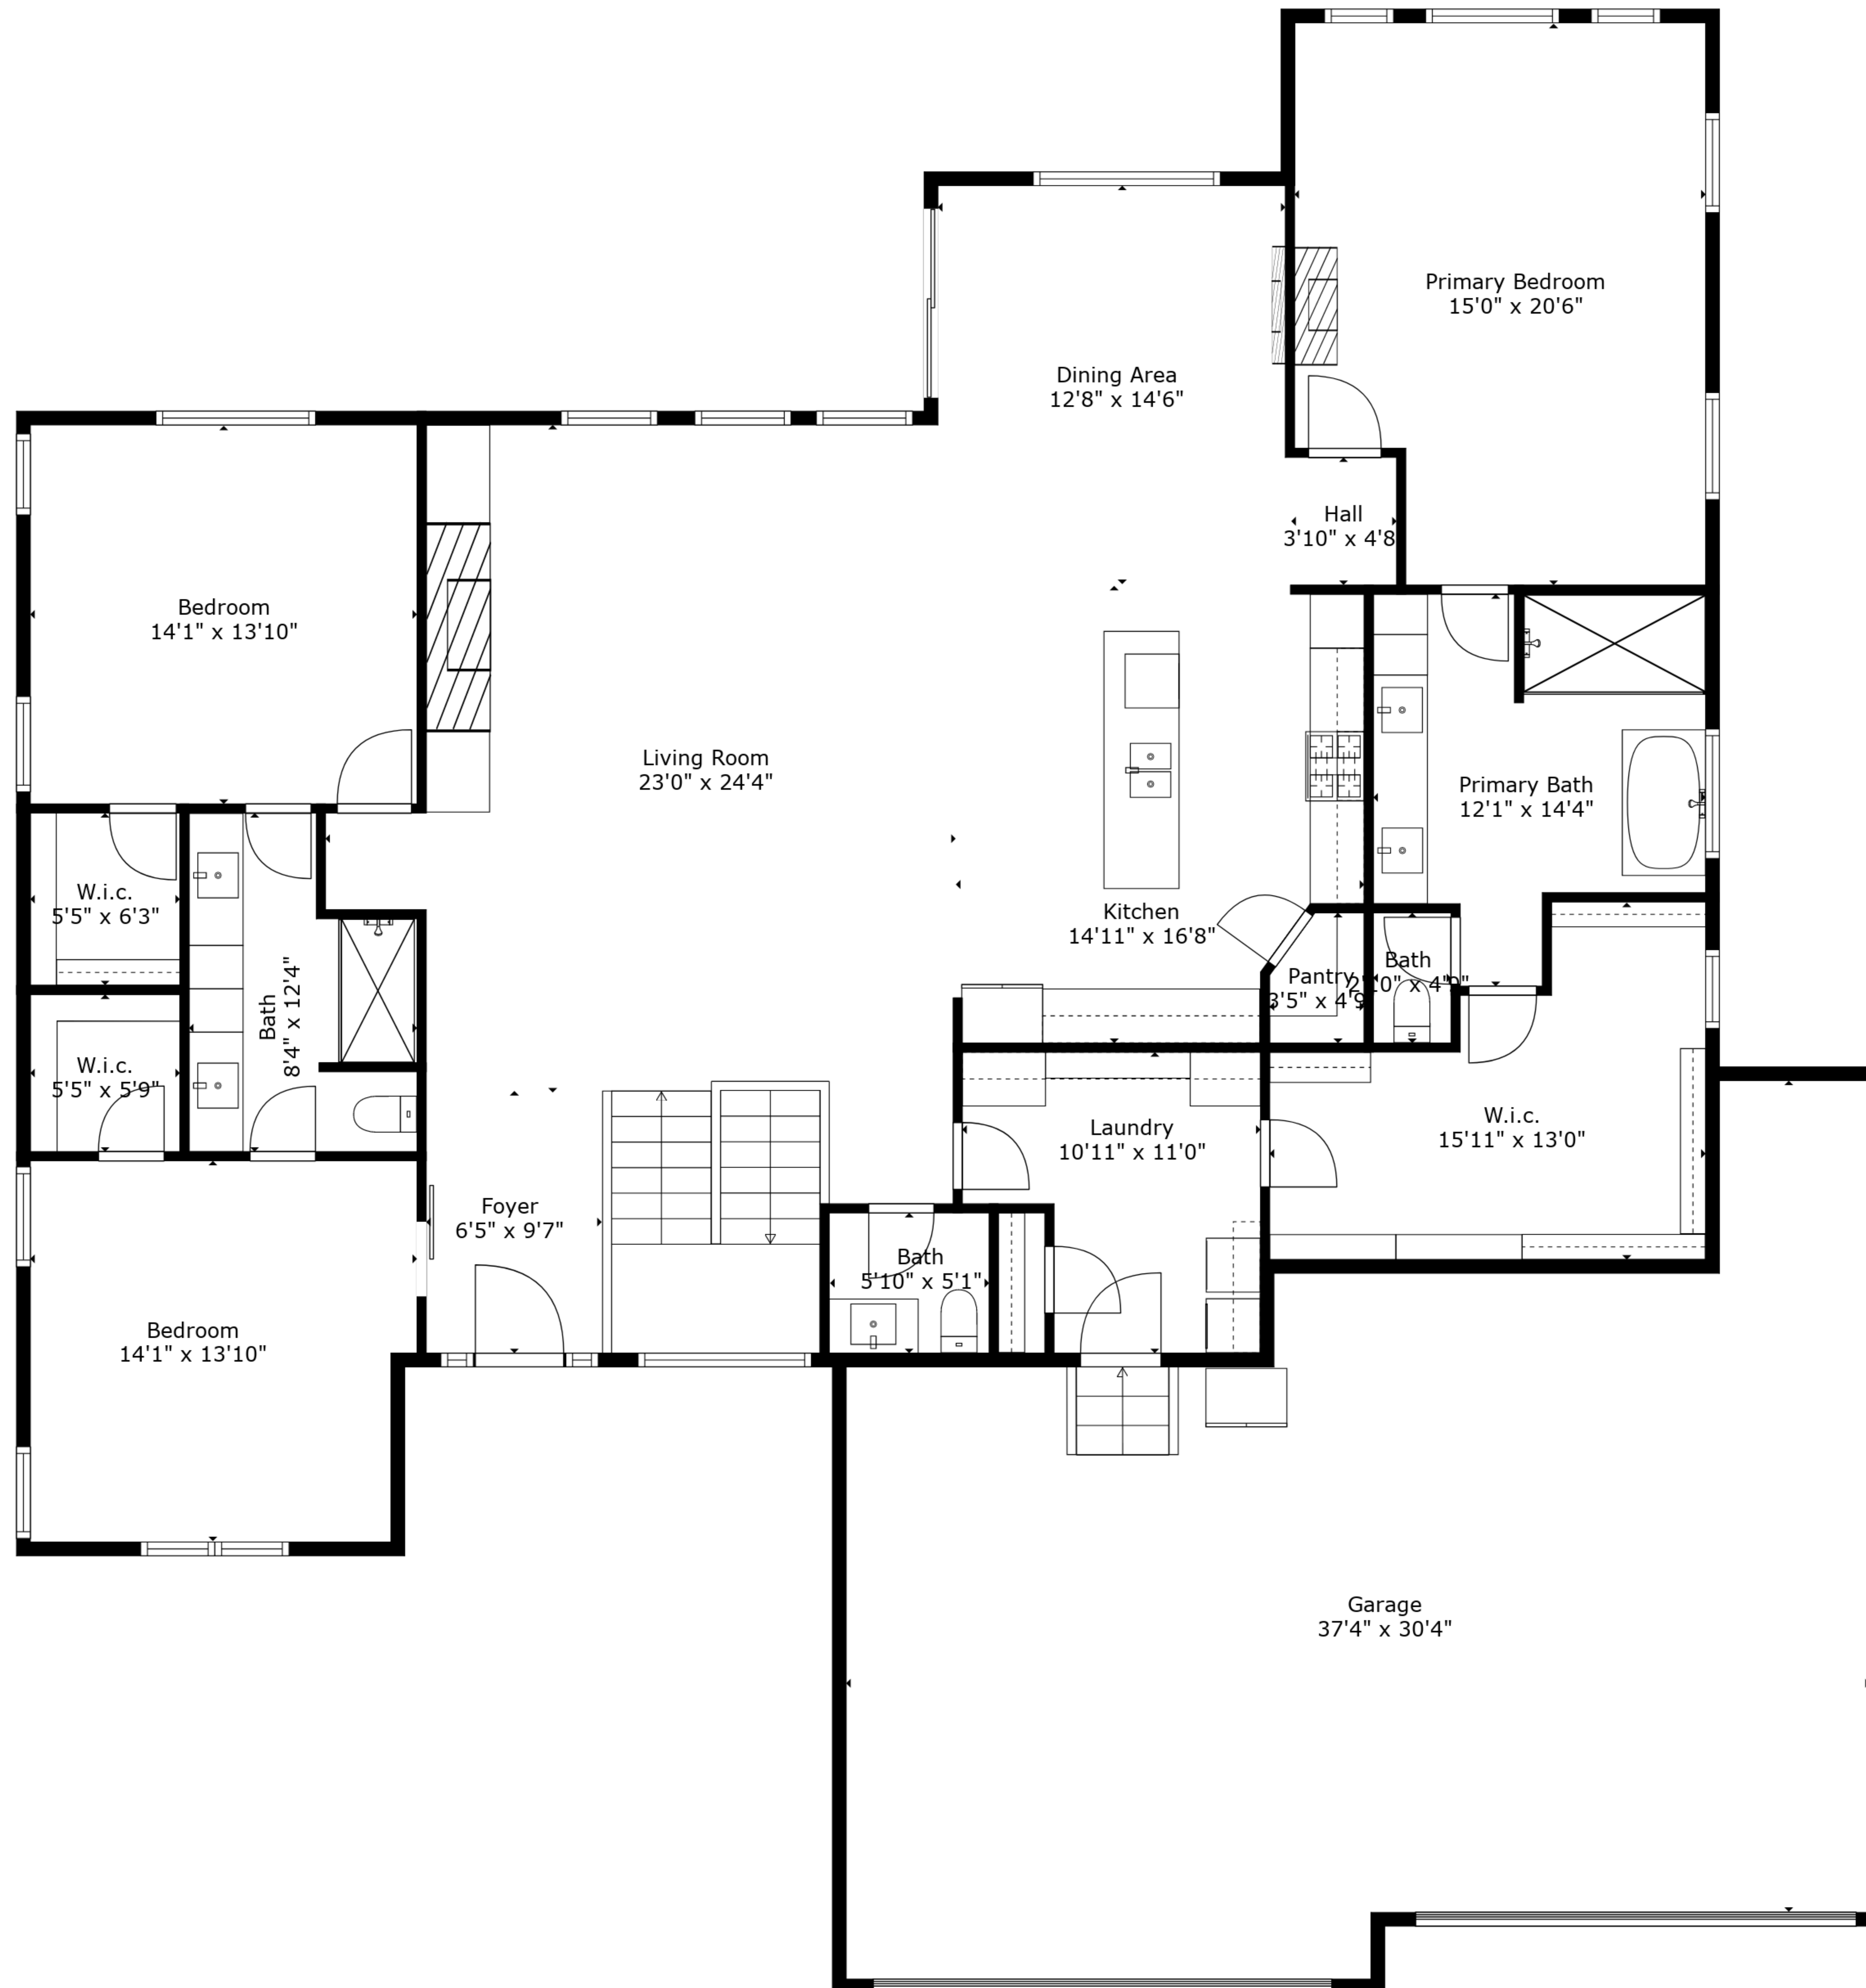

TOTAL: 4238 sq. ft
 BELOW GROUND: 1799 sq. ft, FLOOR 2: 2439 sq. ft
 EXCLUDED AREAS: GYM: 300 sq. ft, UTILITY: 339 sq. ft, GARAGE: 902 sq. ft

All Measurements Deemed Reliable But Not Guaranteed.

TOTAL: 4238 sq. ft

BELOW GROUND: 1799 sq. ft, FLOOR 2: 2439 sq. ft

EXCLUDED AREAS: GYM: 300 sq. ft, UTILITY: 339 sq. ft, GARAGE: 902 sq. ft

All Measurements Deemed Reliable But Not Guaranteed.

Floor 1

Floor 2

TOTAL: 4238 sq. ft
 BELOW GROUND: 1799 sq. ft, FLOOR 2: 2439 sq. ft
 EXCLUDED AREAS: GYM: 300 sq. ft, UTILITY: 339 sq. ft, GARAGE: 902 sq. ft