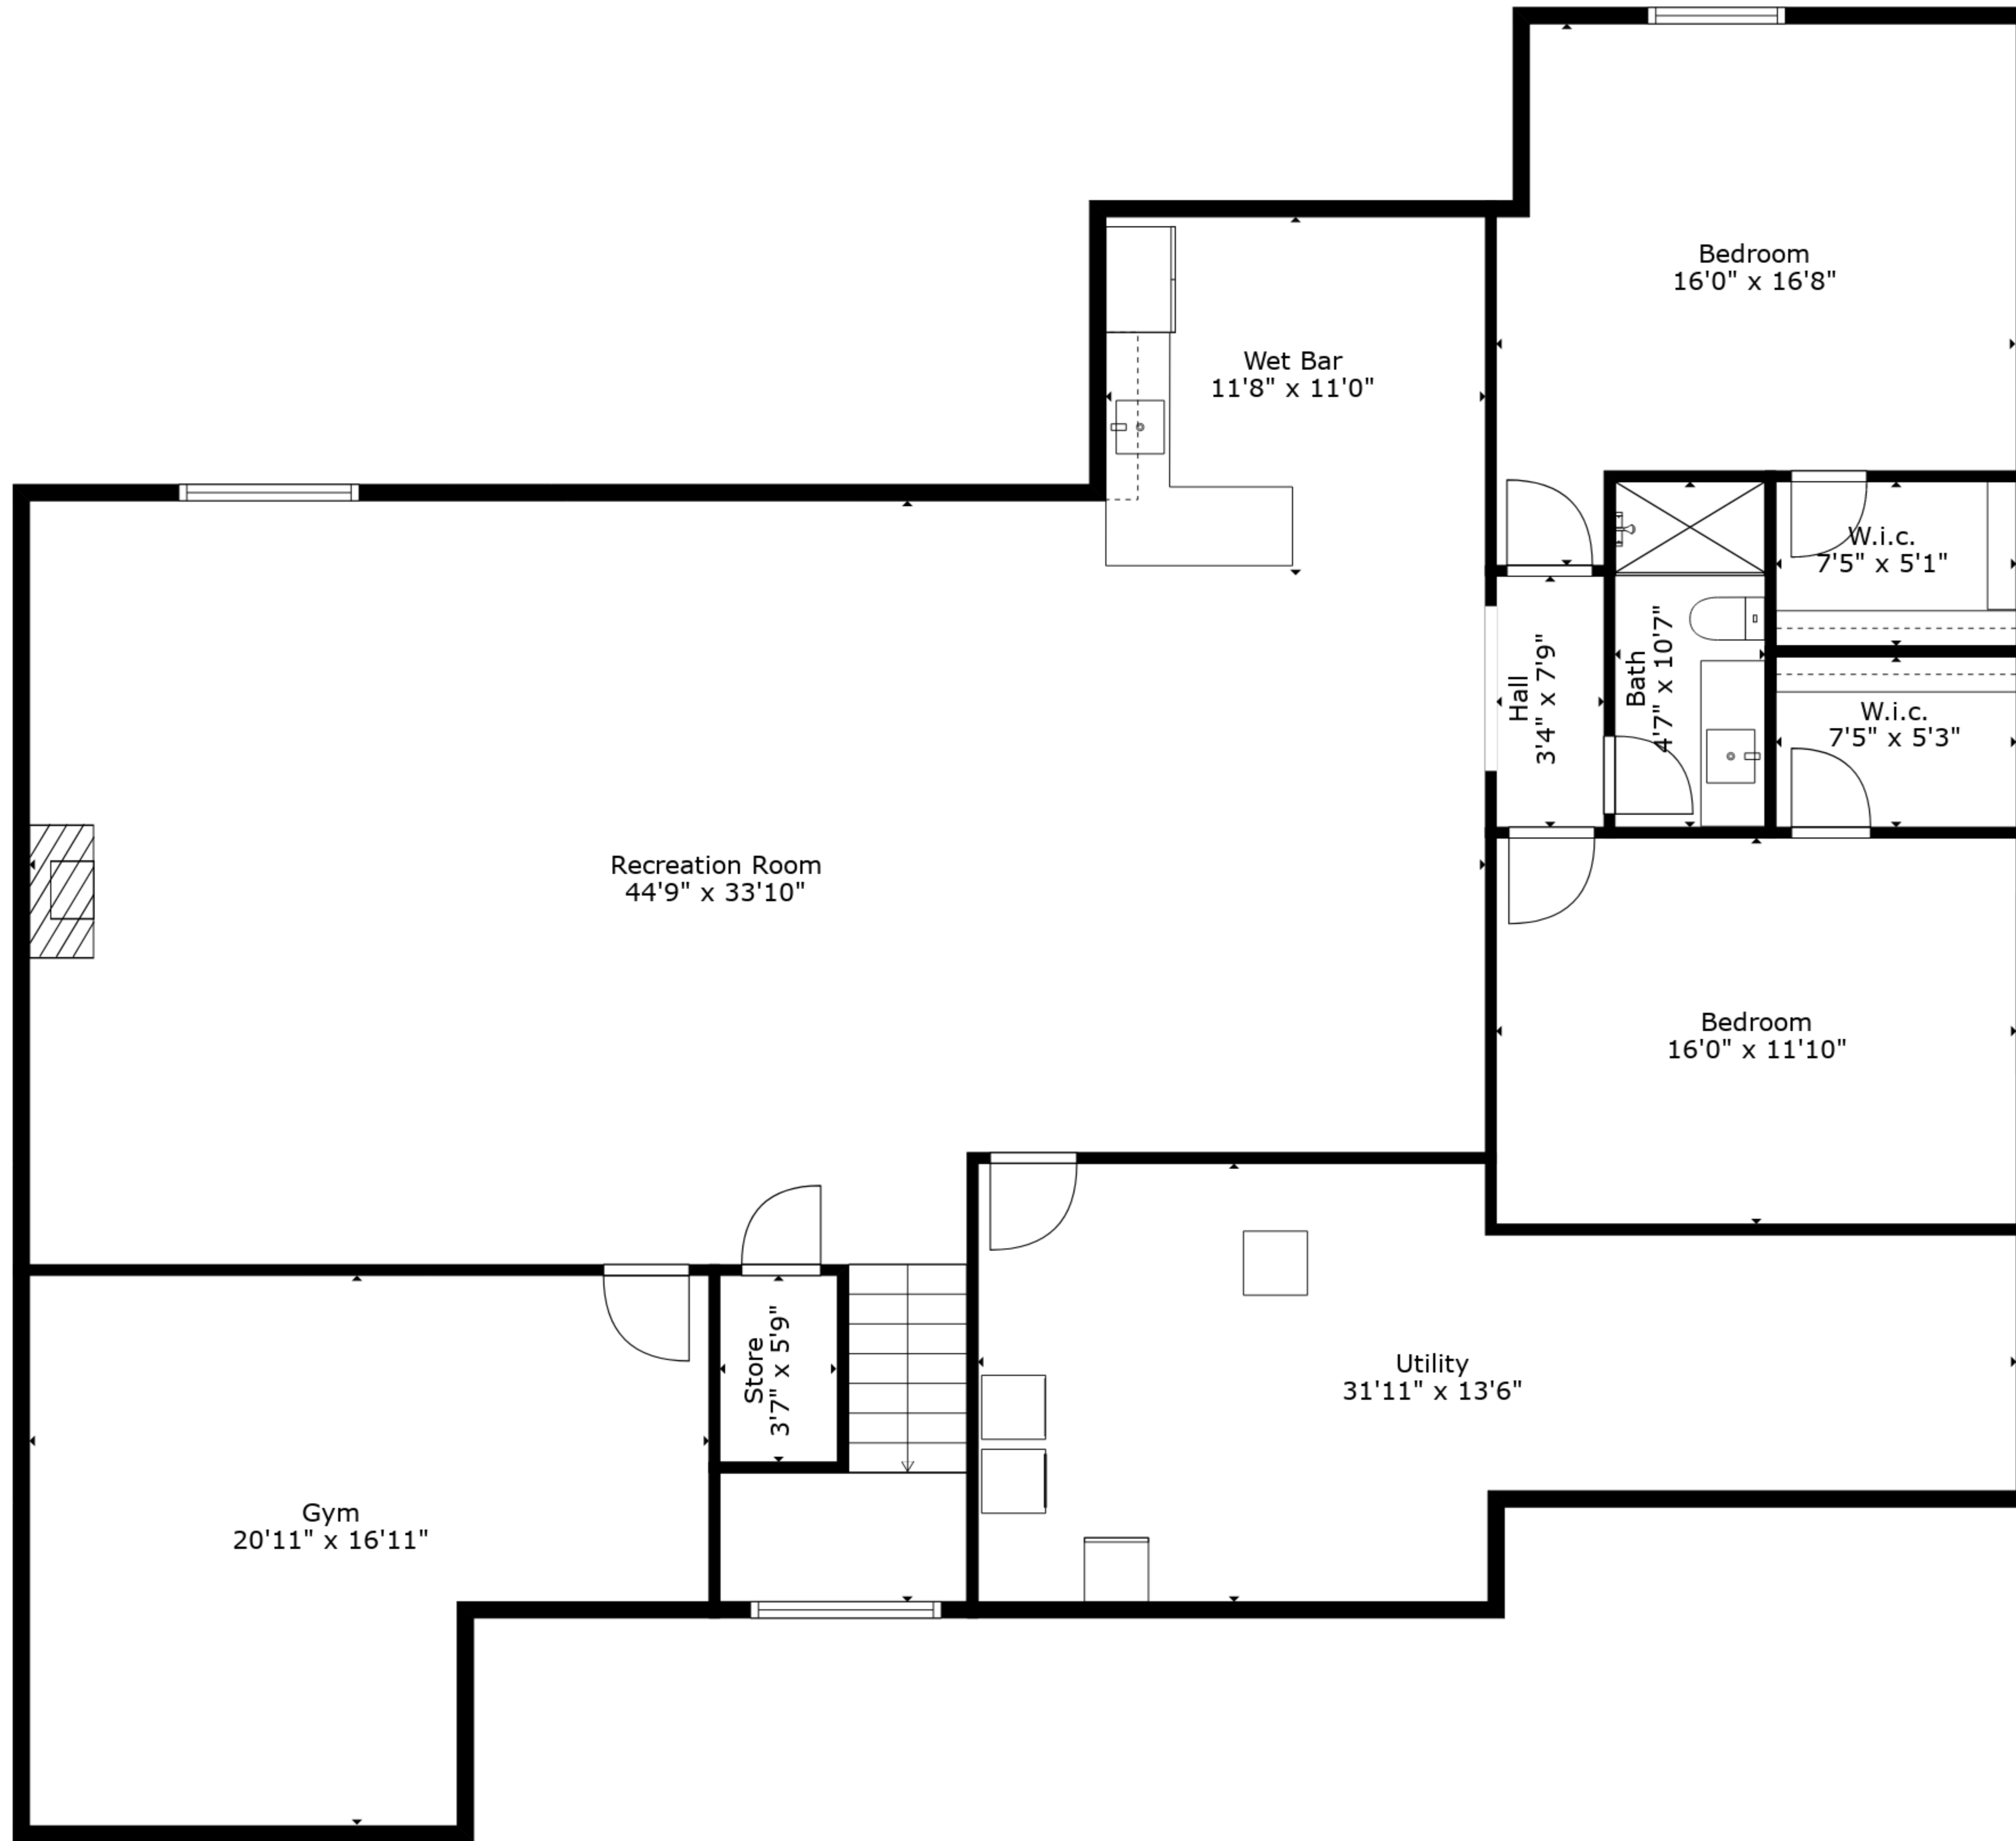

TOTAL: 4238 sq. ft
 BELOW GROUND: 1799 sq. ft, FLOOR 2: 2439 sq. ft
 EXCLUDED AREAS: GYM: 300 sq. ft, UTILITY: 339 sq. ft, GARAGE: 902 sq. ft

All Measurements Deemed Reliable But Not Guaranteed.

TOTAL: 4238 sq. ft

BELOW GROUND: 1799 sq. ft, FLOOR 2: 2439 sq. ft

EXCLUDED AREAS: GYM: 300 sq. ft, UTILITY: 339 sq. ft, GARAGE: 902 sq. ft

All Measurements Deemed Reliable But Not Guaranteed.

Floor 1

Floor 2

TOTAL: 4238 sq. ft
 BELOW GROUND: 1799 sq. ft, FLOOR 2: 2439 sq. ft
 EXCLUDED AREAS: GYM: 300 sq. ft, UTILITY: 339 sq. ft, GARAGE: 902 sq. ft