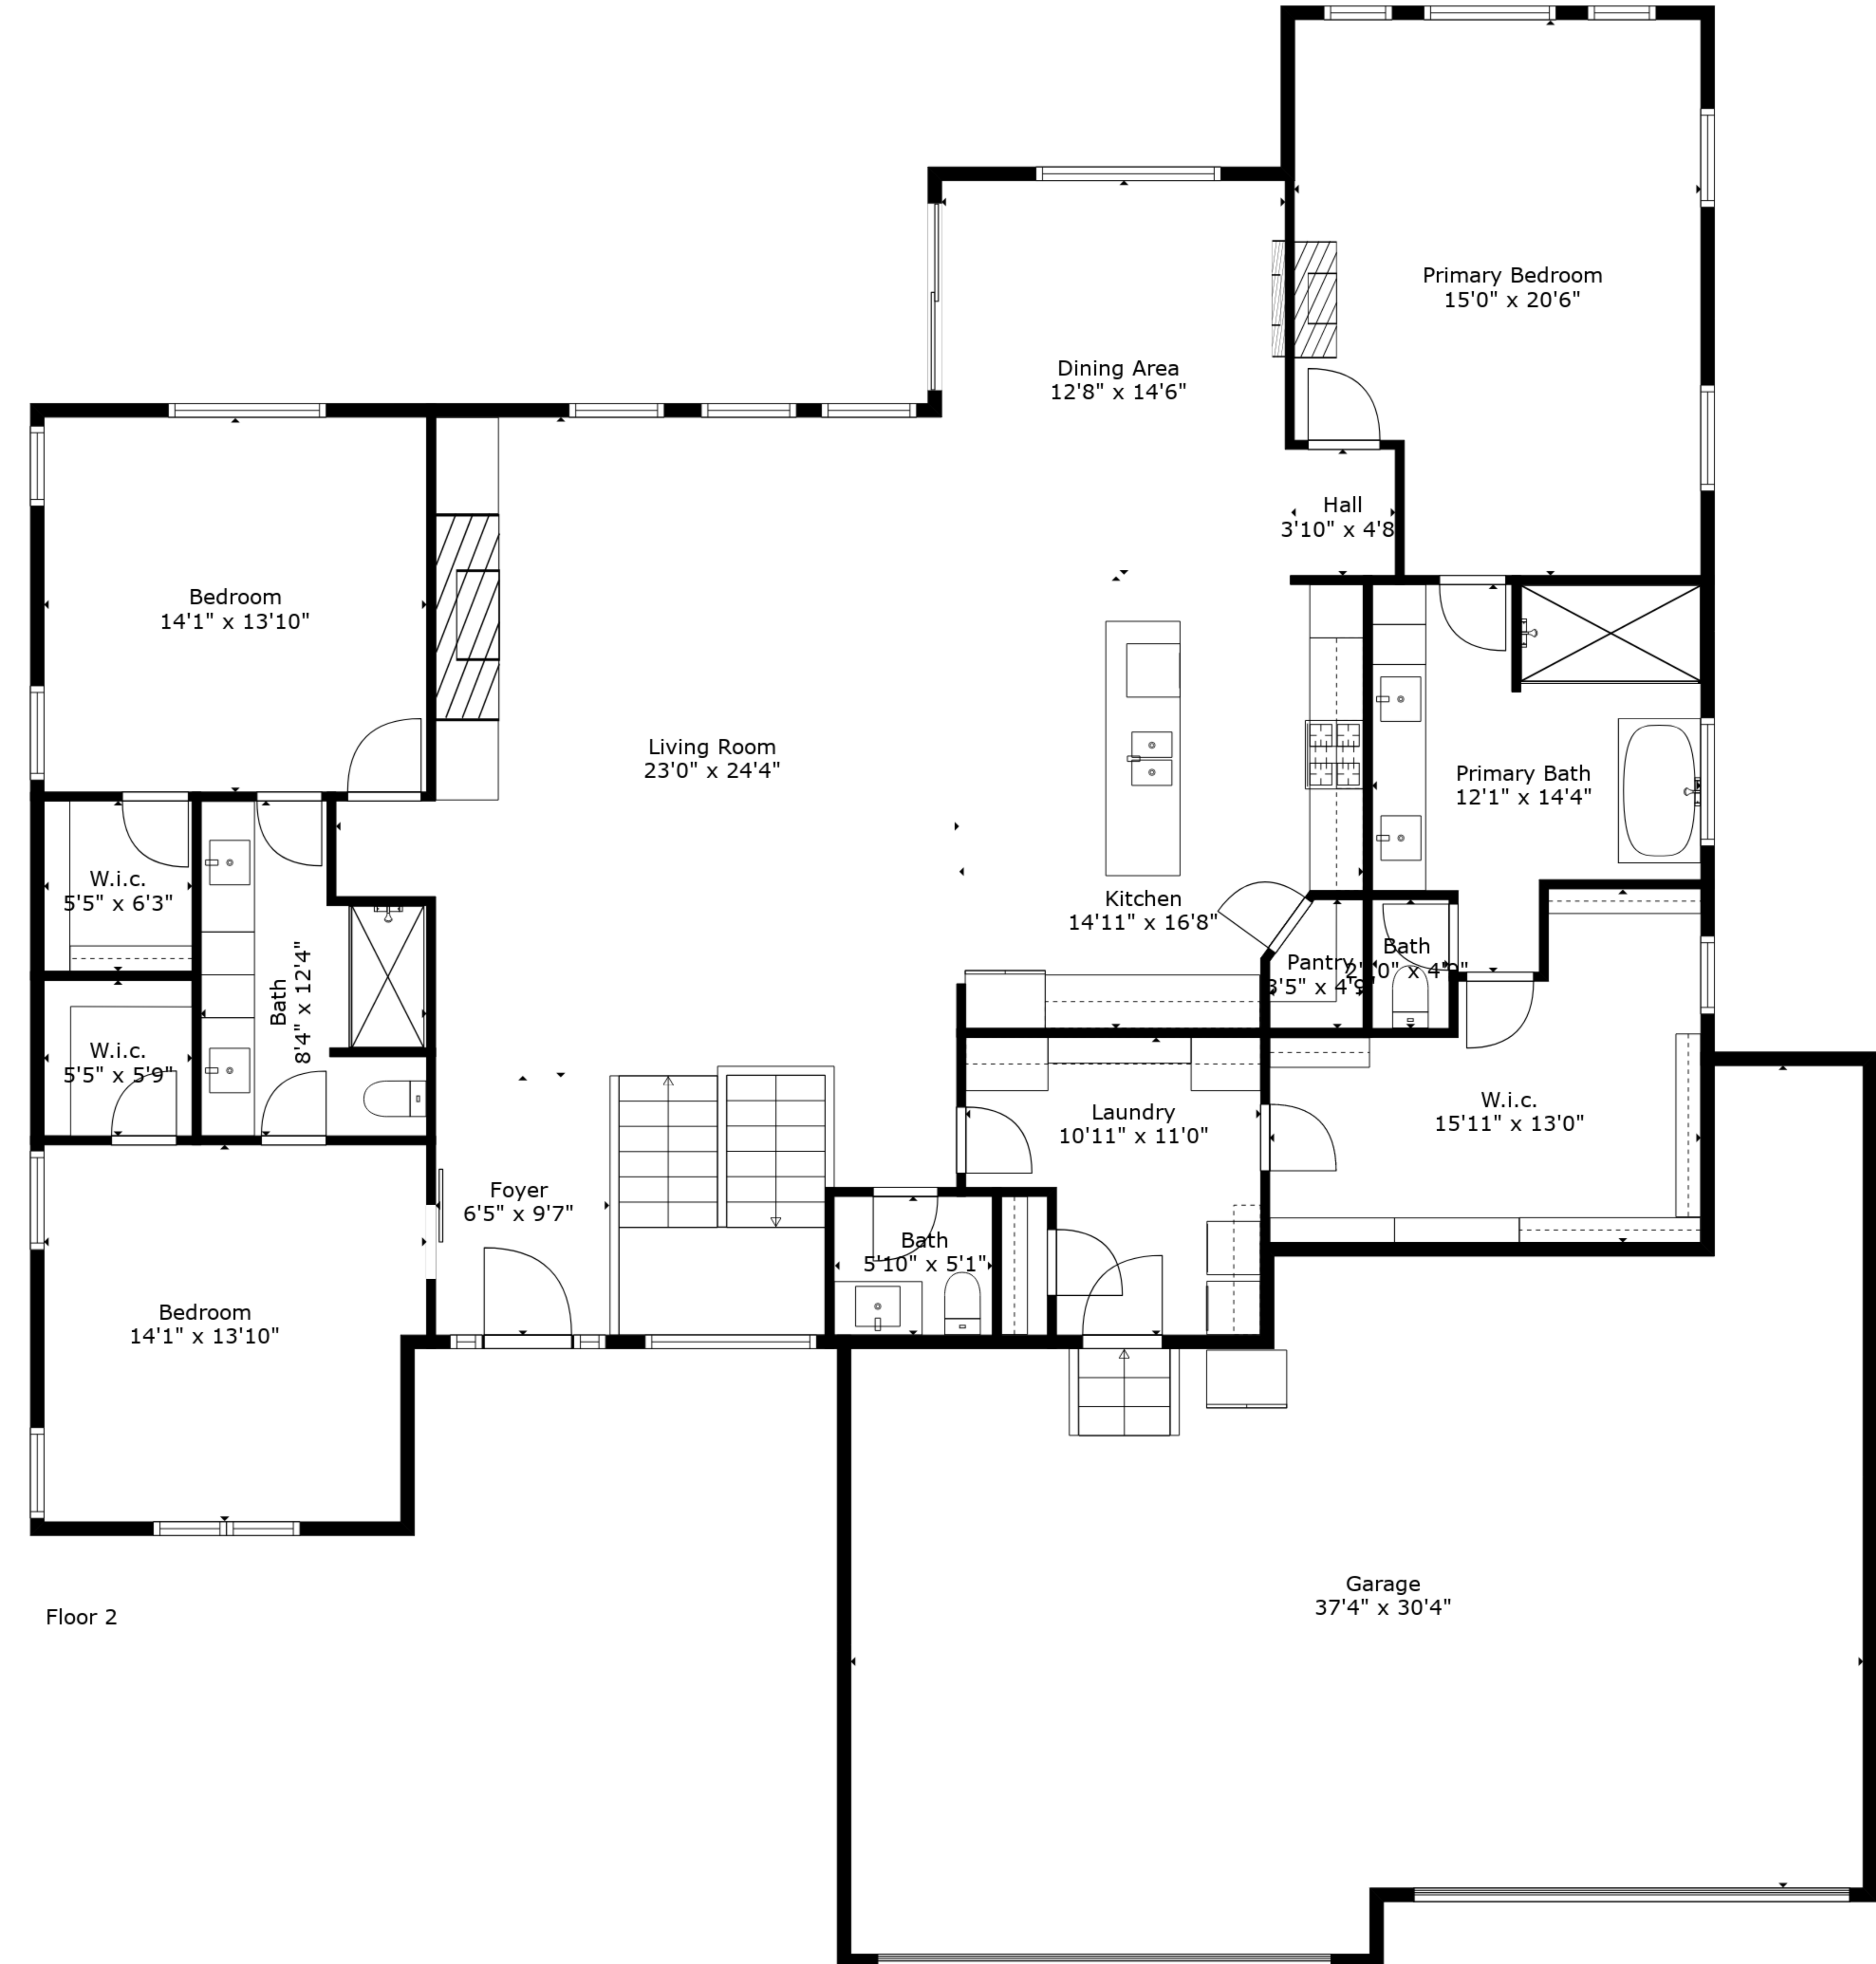

TOTAL: 4238 sq. ft
 BELOW GROUND: 1799 sq. ft, FLOOR 2: 2439 sq. ft
 EXCLUDED AREAS: GYM: 300 sq. ft, UTILITY: 339 sq. ft, GARAGE: 902 sq. ft

All Measurements Deemed Reliable But Not Guaranteed.

TOTAL: 4238 sq. ft

BELOW GROUND: 1799 sq. ft, FLOOR 2: 2439 sq. ft

EXCLUDED AREAS: GYM: 300 sq. ft, UTILITY: 339 sq. ft, GARAGE: 902 sq. ft

All Measurements Deemed Reliable But Not Guaranteed.

Floor 1

Floor 2

TOTAL: 4238 sq. ft
 BELOW GROUND: 1799 sq. ft, FLOOR 2: 2439 sq. ft
 EXCLUDED AREAS: GYM: 300 sq. ft, UTILITY: 339 sq. ft, GARAGE: 902 sq. ft