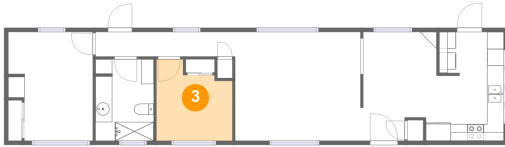

 **628** Gross Living Area sqft

 **844** total sqft

6900 SW 195th Ave, Cooper Mountain - Aloha South, Beaverton, Washington County, Oregon,

Room Dimensions

Floor 1

Total sqft: 844

Living area: 628

#	Room name	Dimensions	Area (sqft)	Counted as Living Area
1	Dining Area	9'1" x 13'0"	109 sq. ft	Yes
2	Primary Bedroom	10'1" x 13'0"	121 sq. ft	Yes
3	Bedroom	9'1" x 9'9"	76 sq. ft	No
4	Kitchen	8'1" x 13'0"	102 sq. ft	Yes
5	Bath	6'11" x 9'9"	67 sq. ft	No
6	Living Room	15'0" x 13'0"	195 sq. ft	Yes
7	Hall	16'8" x 2'11"	49 sq. ft	No

6900 SW 195th Ave, Cooper Mountain - Aloha South, Beaverton, Washington County, Oregon,

1 Floor 1 - Dining Area

Dimensions: 9'1" x 13'0"
Area: 109 sq. ft
Counted as Living Area:
Yes

Heated: Yes
Finished: Yes
Enclosed: Yes
Contiguous:
Yes
Permitted: Yes
Wet Space: No
Addition: No
Conversion: No

6900 SW 195th Ave, Cooper Mountain - Aloha South, Beaverton, Washington County, Oregon,

3 Floor 1 - Bedroom

Dimensions: 9'1" x 9'9"
Area: 76 sq. ft
Counted as Living Area: No

Heated: Yes
Finished: Yes
Enclosed: Yes
Contiguous: Yes
Permitted: Yes
Wet Space: No
Addition: No
Conversion: No

5 Floor 1 - Bath

Dimensions: 6'11" x 9'9"
Area: 67 sq. ft
Counted as Living Area: No

Heated: Yes
Finished: Yes
Enclosed: Yes
Contiguous: Yes
Permitted: Yes
Wet Space: Yes
Addition: No
Conversion: No

6900 SW 195th Ave, Cooper Mountain - Aloha South, Beaverton, Washington County, Oregon,