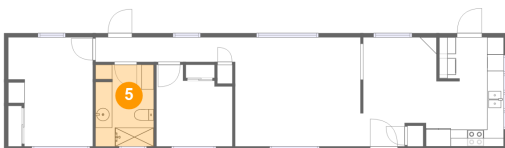

6900 SW 195th Ave, Cooper Mountain - Aloha South, Beaverton, Washington County, Oregon,

1 Floor 1 - Dining Area

Dimensions: 9'1" x 13'0"
Area: 109 sq. ft
Counted as Living Area:
Yes

Heated: Yes
Finished: Yes
Enclosed: Yes
Contiguous:
Yes
Permitted: Yes
Wet Space: No
Addition: No
Conversion: No

6900 SW 195th Ave, Cooper Mountain - Aloha South, Beaverton, Washington County, Oregon,

3 Floor 1 - Bedroom

Dimensions: 9'1" x 9'9"
Area: 76 sq. ft
Counted as Living Area: No

Heated: Yes
Finished: Yes
Enclosed: Yes
Contiguous: Yes
Permitted: Yes
Wet Space: No
Addition: No
Conversion: No

4 Floor 1 - Kitchen

Dimensions: 8'1" x 13'0"
Area: 102 sq. ft
Counted as Living Area: Yes

Heated: Yes
Finished: Yes
Enclosed: Yes
Contiguous: Yes
Permitted: Yes
Wet Space: No
Addition: No
Conversion: No

5 Floor 1 - Bath

Dimensions: 6'11" x 9'9"
Area: 67 sq. ft
Counted as Living Area: No

Heated: Yes
Finished: Yes
Enclosed: Yes
Contiguous: Yes
Permitted: Yes
Wet Space: Yes
Addition: No
Conversion: No

6900 SW 195th Ave, Cooper Mountain - Aloha South, Beaverton, Washington County, Oregon,