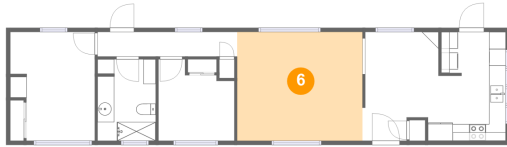

6900 SW 195th Ave, Cooper Mountain - Aloha South, Beaverton, Washington County, Oregon,

6 Floor 1 - Living Room

Dimensions: 15'0" x 13'0"
Area: 195 sq. ft
Counted as Living Area:
Yes

Heated: Yes
Finished: Yes
Enclosed: Yes
Contiguous:
Yes
Permitted: Yes
Wet Space: No
Addition: No
Conversion: No