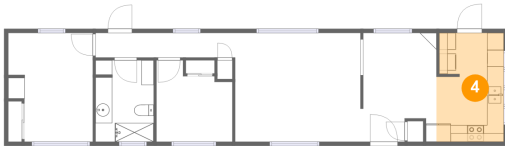

6900 SW 195th Ave, Cooper Mountain - Aloha South, Beaverton, Washington County, Oregon,

1 Floor 1 - Dining Area

Dimensions: 9'1" x 13'0"
Area: 109 sq. ft
Counted as Living Area:
Yes

Heated: Yes
Finished: Yes
Enclosed: Yes
Contiguous:
Yes
Permitted: Yes
Wet Space: No
Addition: No
Conversion: No

6900 SW 195th Ave, Cooper Mountain - Aloha South, Beaverton, Washington County, Oregon,

3 Floor 1 - Bedroom

Dimensions: 9'1" x 9'9"
Area: 76 sq. ft
Counted as Living Area: No

Heated: Yes
Finished: Yes
Enclosed: Yes
Contiguous: Yes
Permitted: Yes
Wet Space: No
Addition: No
Conversion: No

4 Floor 1 - Kitchen

Dimensions: 8'1" x 13'0"
Area: 102 sq. ft
Counted as Living Area: Yes

Heated: Yes
Finished: Yes
Enclosed: Yes
Contiguous: Yes
Permitted: Yes
Wet Space: No
Addition: No
Conversion: No

5 Floor 1 - Bath

Dimensions: 6'11" x 9'9"
Area: 67 sq. ft
Counted as Living Area: No

Heated: Yes
Finished: Yes
Enclosed: Yes
Contiguous: Yes
Permitted: Yes
Wet Space: Yes
Addition: No
Conversion: No

6900 SW 195th Ave, Cooper Mountain - Aloha South, Beaverton, Washington County, Oregon,