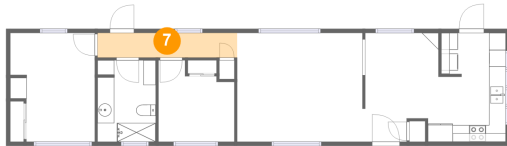

7 Floor 1 - Hall

Dimensions: 16'8" x 2'11"
Area: 49 sq. ft
Counted as Living Area: No

Heated: Yes
Finished: Yes
Enclosed: Yes
Contiguous: Yes
Permitted: Yes
Wet Space: No
Addition: No
Conversion: No