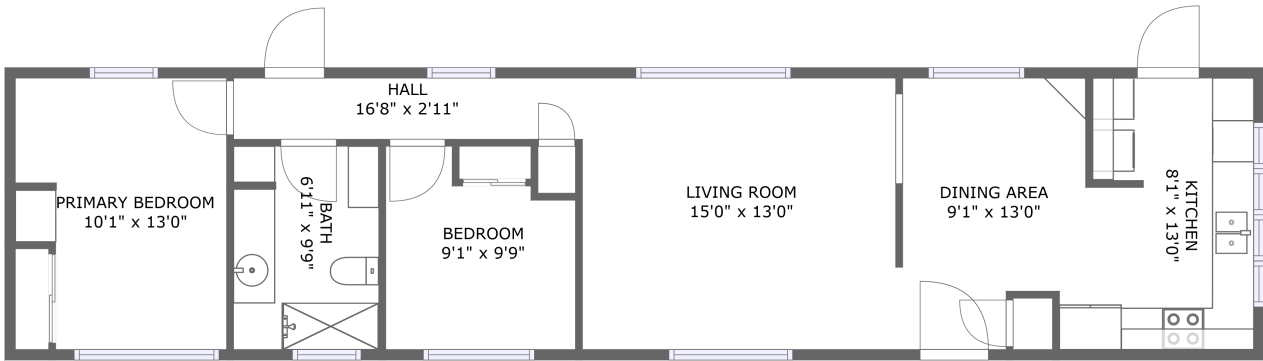

6900 SW 195th Ave, Cooper Mountain - Aloha South, Beaverton, Washington County, Oregon,

FLOOR 1

Property Summary

 **0** garages

 **2** bedrooms

 **1** bathrooms

 **0** half baths

 **1** floors

 **628** Gross Living Area sqft

 **844** total sqft

6900 SW 195th Ave, Cooper Mountain - Aloha South, Beaverton, Washington County, Oregon,

Room Dimensions

Floor 1

Total sqft: 844

Living area: 628

#	Room name	Dimensions	Area (sqft)	Counted as Living Area
1	Dining Area	9'1" x 13'0"	109 sq. ft	Yes
2	Primary Bedroom	10'1" x 13'0"	121 sq. ft	Yes
3	Bedroom	9'1" x 9'9"	76 sq. ft	No
4	Kitchen	8'1" x 13'0"	102 sq. ft	Yes
5	Bath	6'11" x 9'9"	67 sq. ft	No
6	Living Room	15'0" x 13'0"	195 sq. ft	Yes
7	Hall	16'8" x 2'11"	49 sq. ft	No

6900 SW 195th Ave, Cooper Mountain - Aloha South, Beaverton, Washington County, Oregon,

1 Floor 1 - Dining Area

Dimensions: 9'1" x 13'0"
Area: 109 sq. ft
Counted as Living Area:
Yes

Heated: Yes
Finished: Yes
Enclosed: Yes
Contiguous:
Yes
Permitted: Yes
Wet Space: No
Addition: No
Conversion: No

6900 SW 195th Ave, Cooper Mountain - Aloha South, Beaverton, Washington County, Oregon,

3 Floor 1 - Bedroom

Dimensions: 9'1" x 9'9"
Area: 76 sq. ft
Counted as Living Area: No

Heated: Yes
Finished: Yes
Enclosed: Yes
Contiguous: Yes
Permitted: Yes
Wet Space: No
Addition: No
Conversion: No