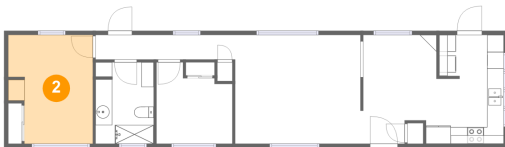

 **628** Gross Living Area sqft

 **844** total sqft

6900 SW 195th Ave, Cooper Mountain - Aloha South, Beaverton, Washington County, Oregon,

Room Dimensions

Floor 1

Total sqft: 844

Living area: 628

#	Room name	Dimensions	Area (sqft)	Counted as Living Area
1	Dining Area	9'1" x 13'0"	109 sq. ft	Yes
2	Primary Bedroom	10'1" x 13'0"	121 sq. ft	Yes
3	Bedroom	9'1" x 9'9"	76 sq. ft	No
4	Kitchen	8'1" x 13'0"	102 sq. ft	Yes
5	Bath	6'11" x 9'9"	67 sq. ft	No
6	Living Room	15'0" x 13'0"	195 sq. ft	Yes
7	Hall	16'8" x 2'11"	49 sq. ft	No

6900 SW 195th Ave, Cooper Mountain - Aloha South, Beaverton, Washington County, Oregon,

1 Floor 1 - Dining Area

Dimensions: 9'1" x 13'0"
Area: 109 sq. ft
Counted as Living Area:
Yes

Heated: Yes
Finished: Yes
Enclosed: Yes
Contiguous:
Yes
Permitted: Yes
Wet Space: No
Addition: No
Conversion: No

2 Floor 1 - Primary Bedroom

Dimensions: 10'1" x 13'0"
Area: 121 sq. ft
Counted as Living Area:
Yes

Heated: Yes
Finished: Yes
Enclosed: Yes
Contiguous:
Yes
Permitted: Yes
Wet Space: No
Addition: No
Conversion: No

6900 SW 195th Ave, Cooper Mountain - Aloha South, Beaverton, Washington County, Oregon,

3 Floor 1 - Bedroom

Dimensions: 9'1" x 9'9"
Area: 76 sq. ft
Counted as Living Area: No

Heated: Yes
Finished: Yes
Enclosed: Yes
Contiguous: Yes
Permitted: Yes
Wet Space: No
Addition: No
Conversion: No