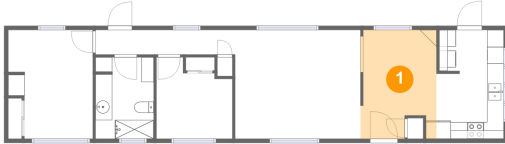

 **628** Gross Living Area sqft

 **844** total sqft

6900 SW 195th Ave, Cooper Mountain - Aloha South, Beaverton, Washington County, Oregon,

Room Dimensions

Floor 1

Total sqft: 844

Living area: 628

#	Room name	Dimensions	Area (sqft)	Counted as Living Area
1	Dining Area	9'1" x 13'0"	109 sq. ft	Yes
2	Primary Bedroom	10'1" x 13'0"	121 sq. ft	Yes
3	Bedroom	9'1" x 9'9"	76 sq. ft	No
4	Kitchen	8'1" x 13'0"	102 sq. ft	Yes
5	Bath	6'11" x 9'9"	67 sq. ft	No
6	Living Room	15'0" x 13'0"	195 sq. ft	Yes
7	Hall	16'8" x 2'11"	49 sq. ft	No

6900 SW 195th Ave, Cooper Mountain - Aloha South, Beaverton, Washington County, Oregon,

1 Floor 1 - Dining Area

Dimensions: 9'1" x 13'0"
Area: 109 sq. ft
Counted as Living Area:
Yes

Heated: Yes
Finished: Yes
Enclosed: Yes
Contiguous:
Yes
Permitted: Yes
Wet Space: No
Addition: No
Conversion: No

6900 SW 195th Ave, Cooper Mountain - Aloha South, Beaverton, Washington County, Oregon,

3 Floor 1 - Bedroom

Dimensions: 9'1" x 9'9"
Area: 76 sq. ft
Counted as Living Area: No

Heated: Yes
Finished: Yes
Enclosed: Yes
Contiguous: Yes
Permitted: Yes
Wet Space: No
Addition: No
Conversion: No

5 Floor 1 - Bath

Dimensions: 6'11" x 9'9"
Area: 67 sq. ft
Counted as Living Area: No

Heated: Yes
Finished: Yes
Enclosed: Yes
Contiguous: Yes
Permitted: Yes
Wet Space: Yes
Addition: No
Conversion: No

6900 SW 195th Ave, Cooper Mountain - Aloha South, Beaverton, Washington County, Oregon,