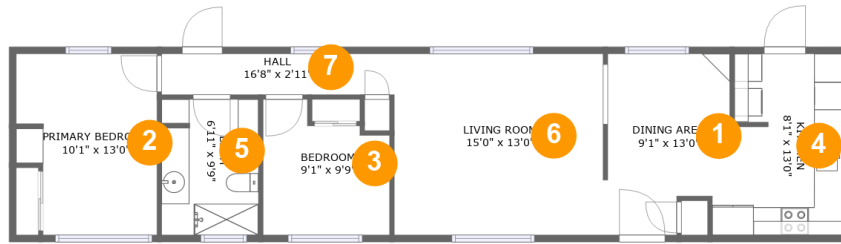

 **628** Gross Living Area sqft

 **844** total sqft

6900 SW 195th Ave, Cooper Mountain - Aloha South, Beaverton, Washington County, Oregon,

Room Dimensions

Floor 1

Total sqft: 844

Living area: 628

#	Room name	Dimensions	Area (sqft)	Counted as Living Area
1	Dining Area	9'1" x 13'0"	109 sq. ft	Yes
2	Primary Bedroom	10'1" x 13'0"	121 sq. ft	Yes
3	Bedroom	9'1" x 9'9"	76 sq. ft	No
4	Kitchen	8'1" x 13'0"	102 sq. ft	Yes
5	Bath	6'11" x 9'9"	67 sq. ft	No
6	Living Room	15'0" x 13'0"	195 sq. ft	Yes
7	Hall	16'8" x 2'11"	49 sq. ft	No

6900 SW 195th Ave, Cooper Mountain - Aloha South, Beaverton, Washington County, Oregon,

1 Floor 1 - Dining Area

Dimensions: 9'1" x 13'0"
Area: 109 sq. ft
Counted as Living Area:
Yes

Heated: Yes
Finished: Yes
Enclosed: Yes
Contiguous:
Yes
Permitted: Yes
Wet Space: No
Addition: No
Conversion: No

6900 SW 195th Ave, Cooper Mountain - Aloha South, Beaverton, Washington County, Oregon,

3 Floor 1 - Bedroom

Dimensions: 9'1" x 9'9"
Area: 76 sq. ft
Counted as Living Area: No

Heated: Yes
Finished: Yes
Enclosed: Yes
Contiguous: Yes
Permitted: Yes
Wet Space: No
Addition: No
Conversion: No

5 Floor 1 - Bath

Dimensions: 6'11" x 9'9"
Area: 67 sq. ft
Counted as Living Area: No

Heated: Yes
Finished: Yes
Enclosed: Yes
Contiguous: Yes
Permitted: Yes
Wet Space: Yes
Addition: No
Conversion: No

6900 SW 195th Ave, Cooper Mountain - Aloha South, Beaverton, Washington County, Oregon,