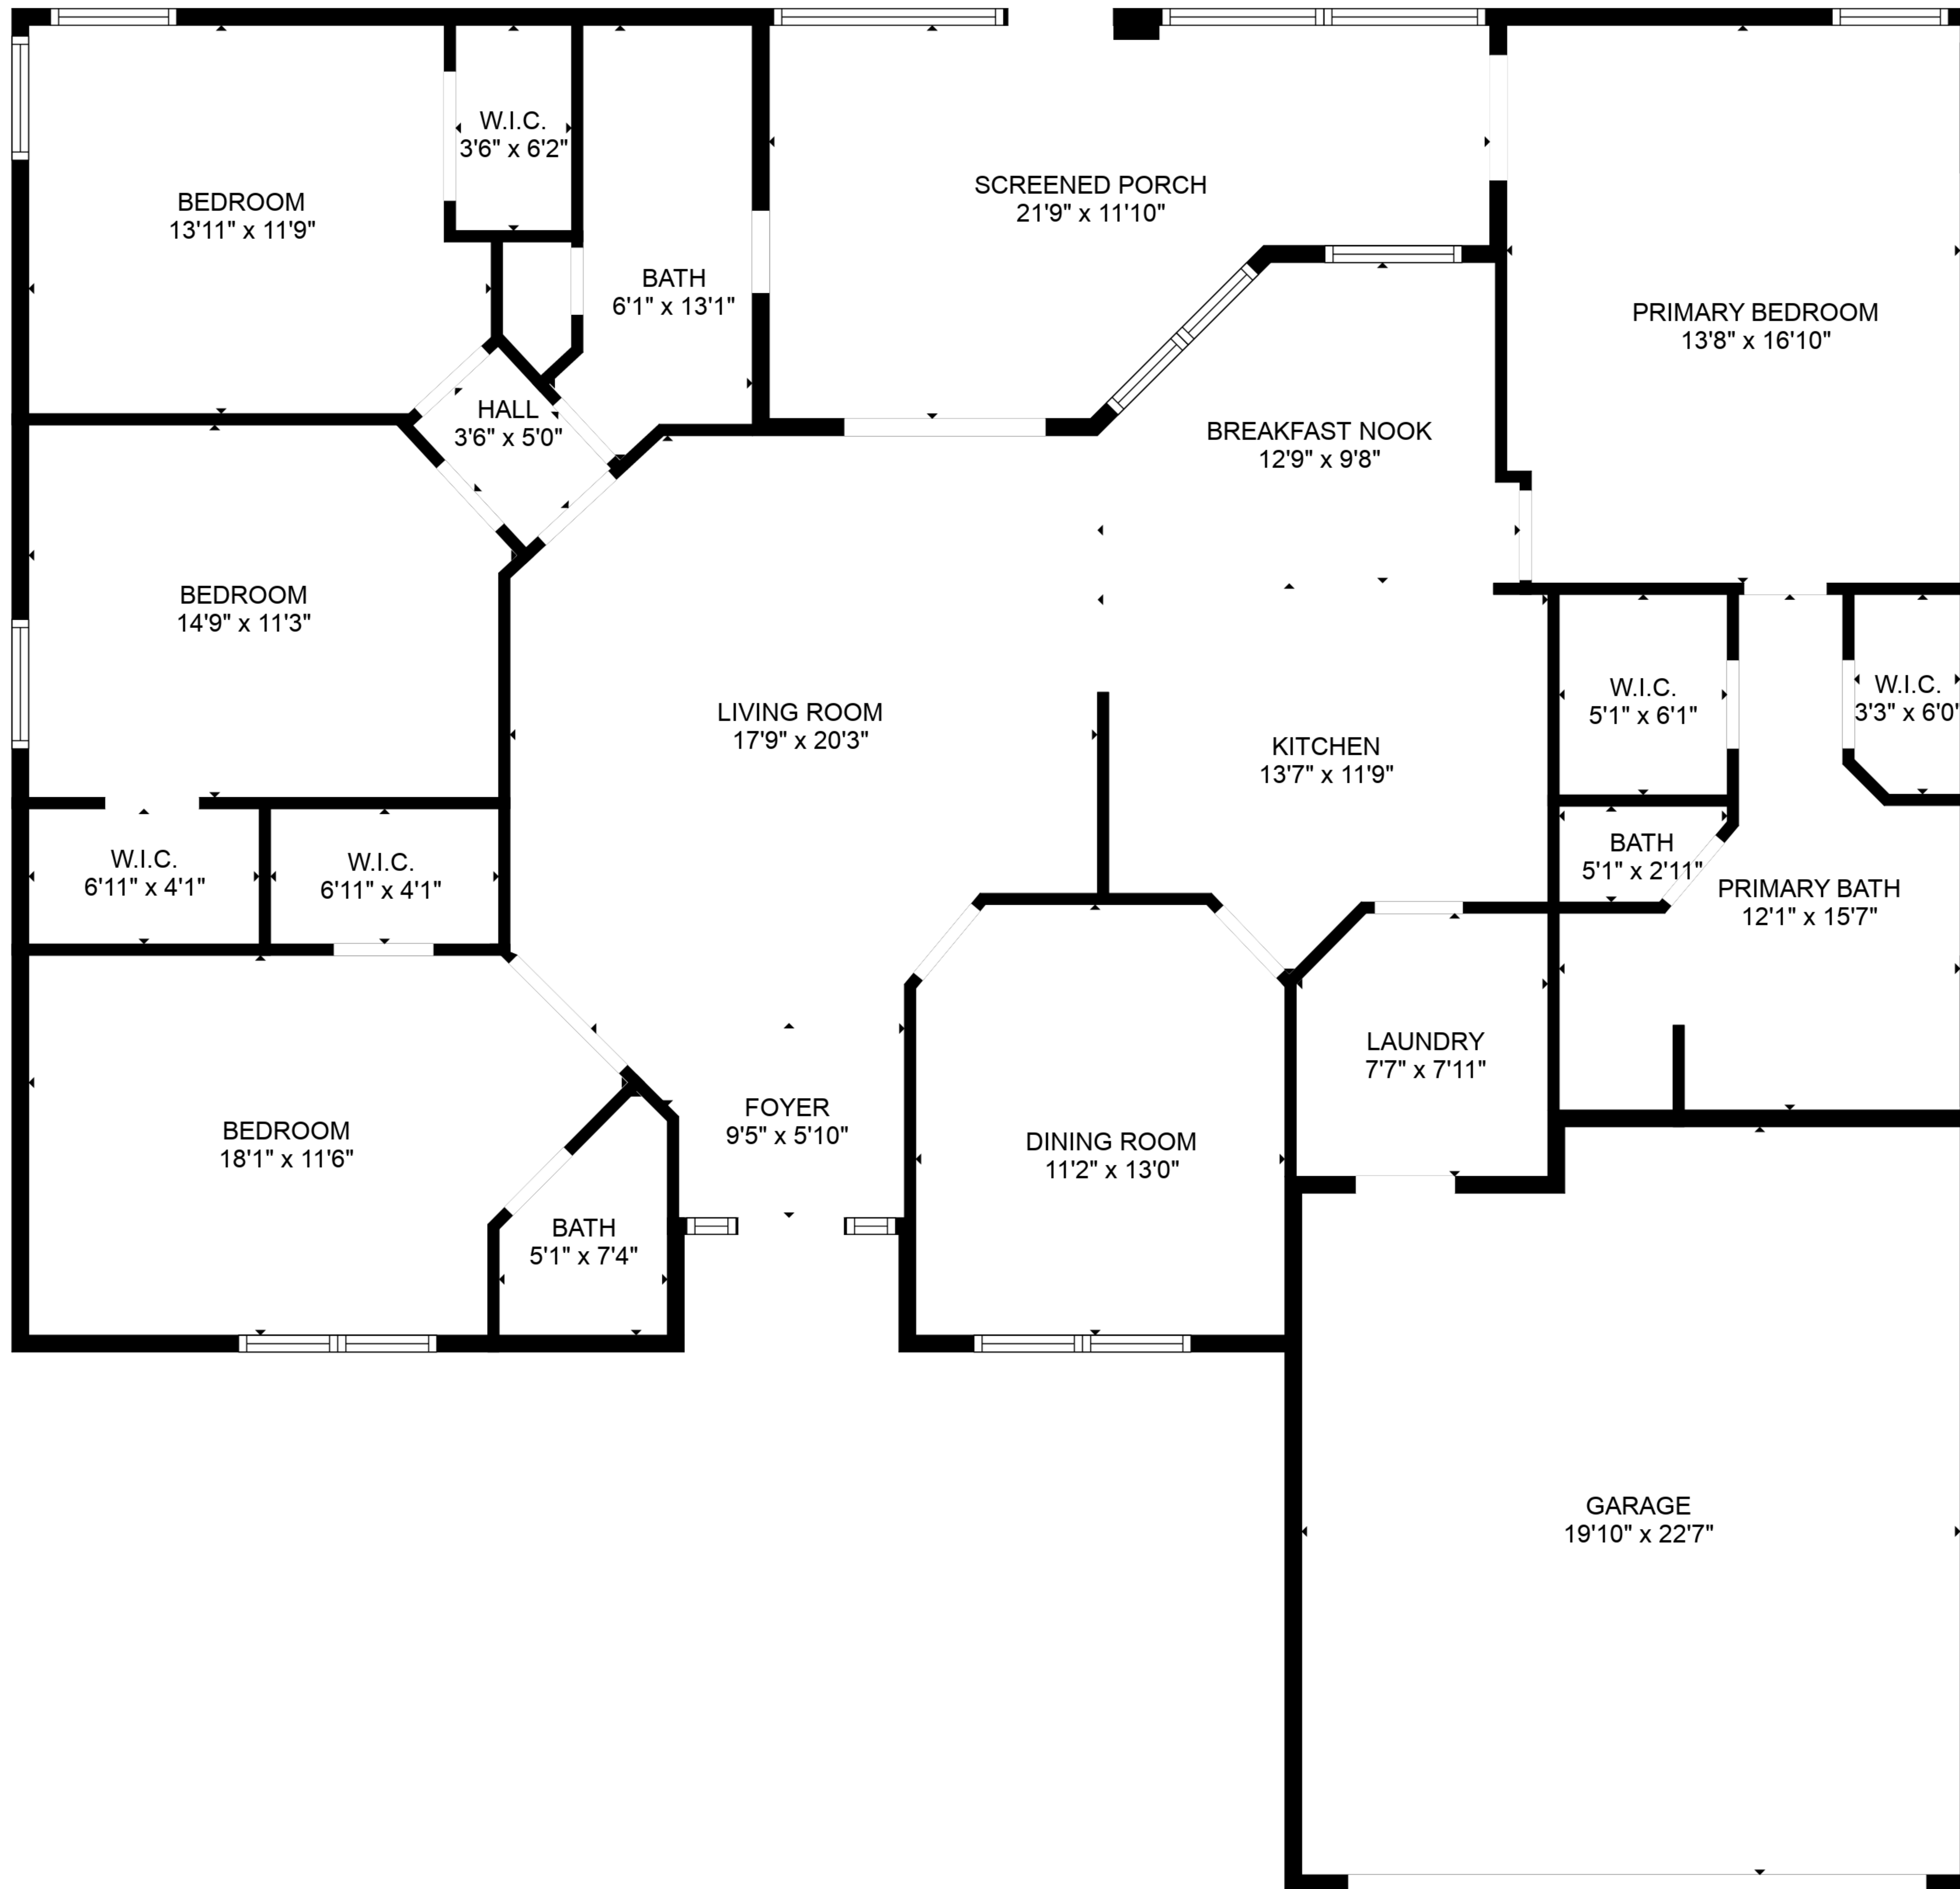

TOTAL: 1922 sq. ft

FLOOR 1: 1922 sq. ft

EXCLUDED AREAS: GARAGE: 432 sq. ft, SCREENED PORCH: 209 sq. ft

SIZES AND DIMENSIONS ARE APPROXIMATE, ACTUAL MAY VARY.

TOTAL: 1922 sq. ft

FLOOR 1: 1922 sq. ft

EXCLUDED AREAS: GARAGE: 432 sq. ft, SCREENED PORCH: 209 sq. ft

SIZES AND DIMENSIONS ARE APPROXIMATE, ACTUAL MAY VARY.