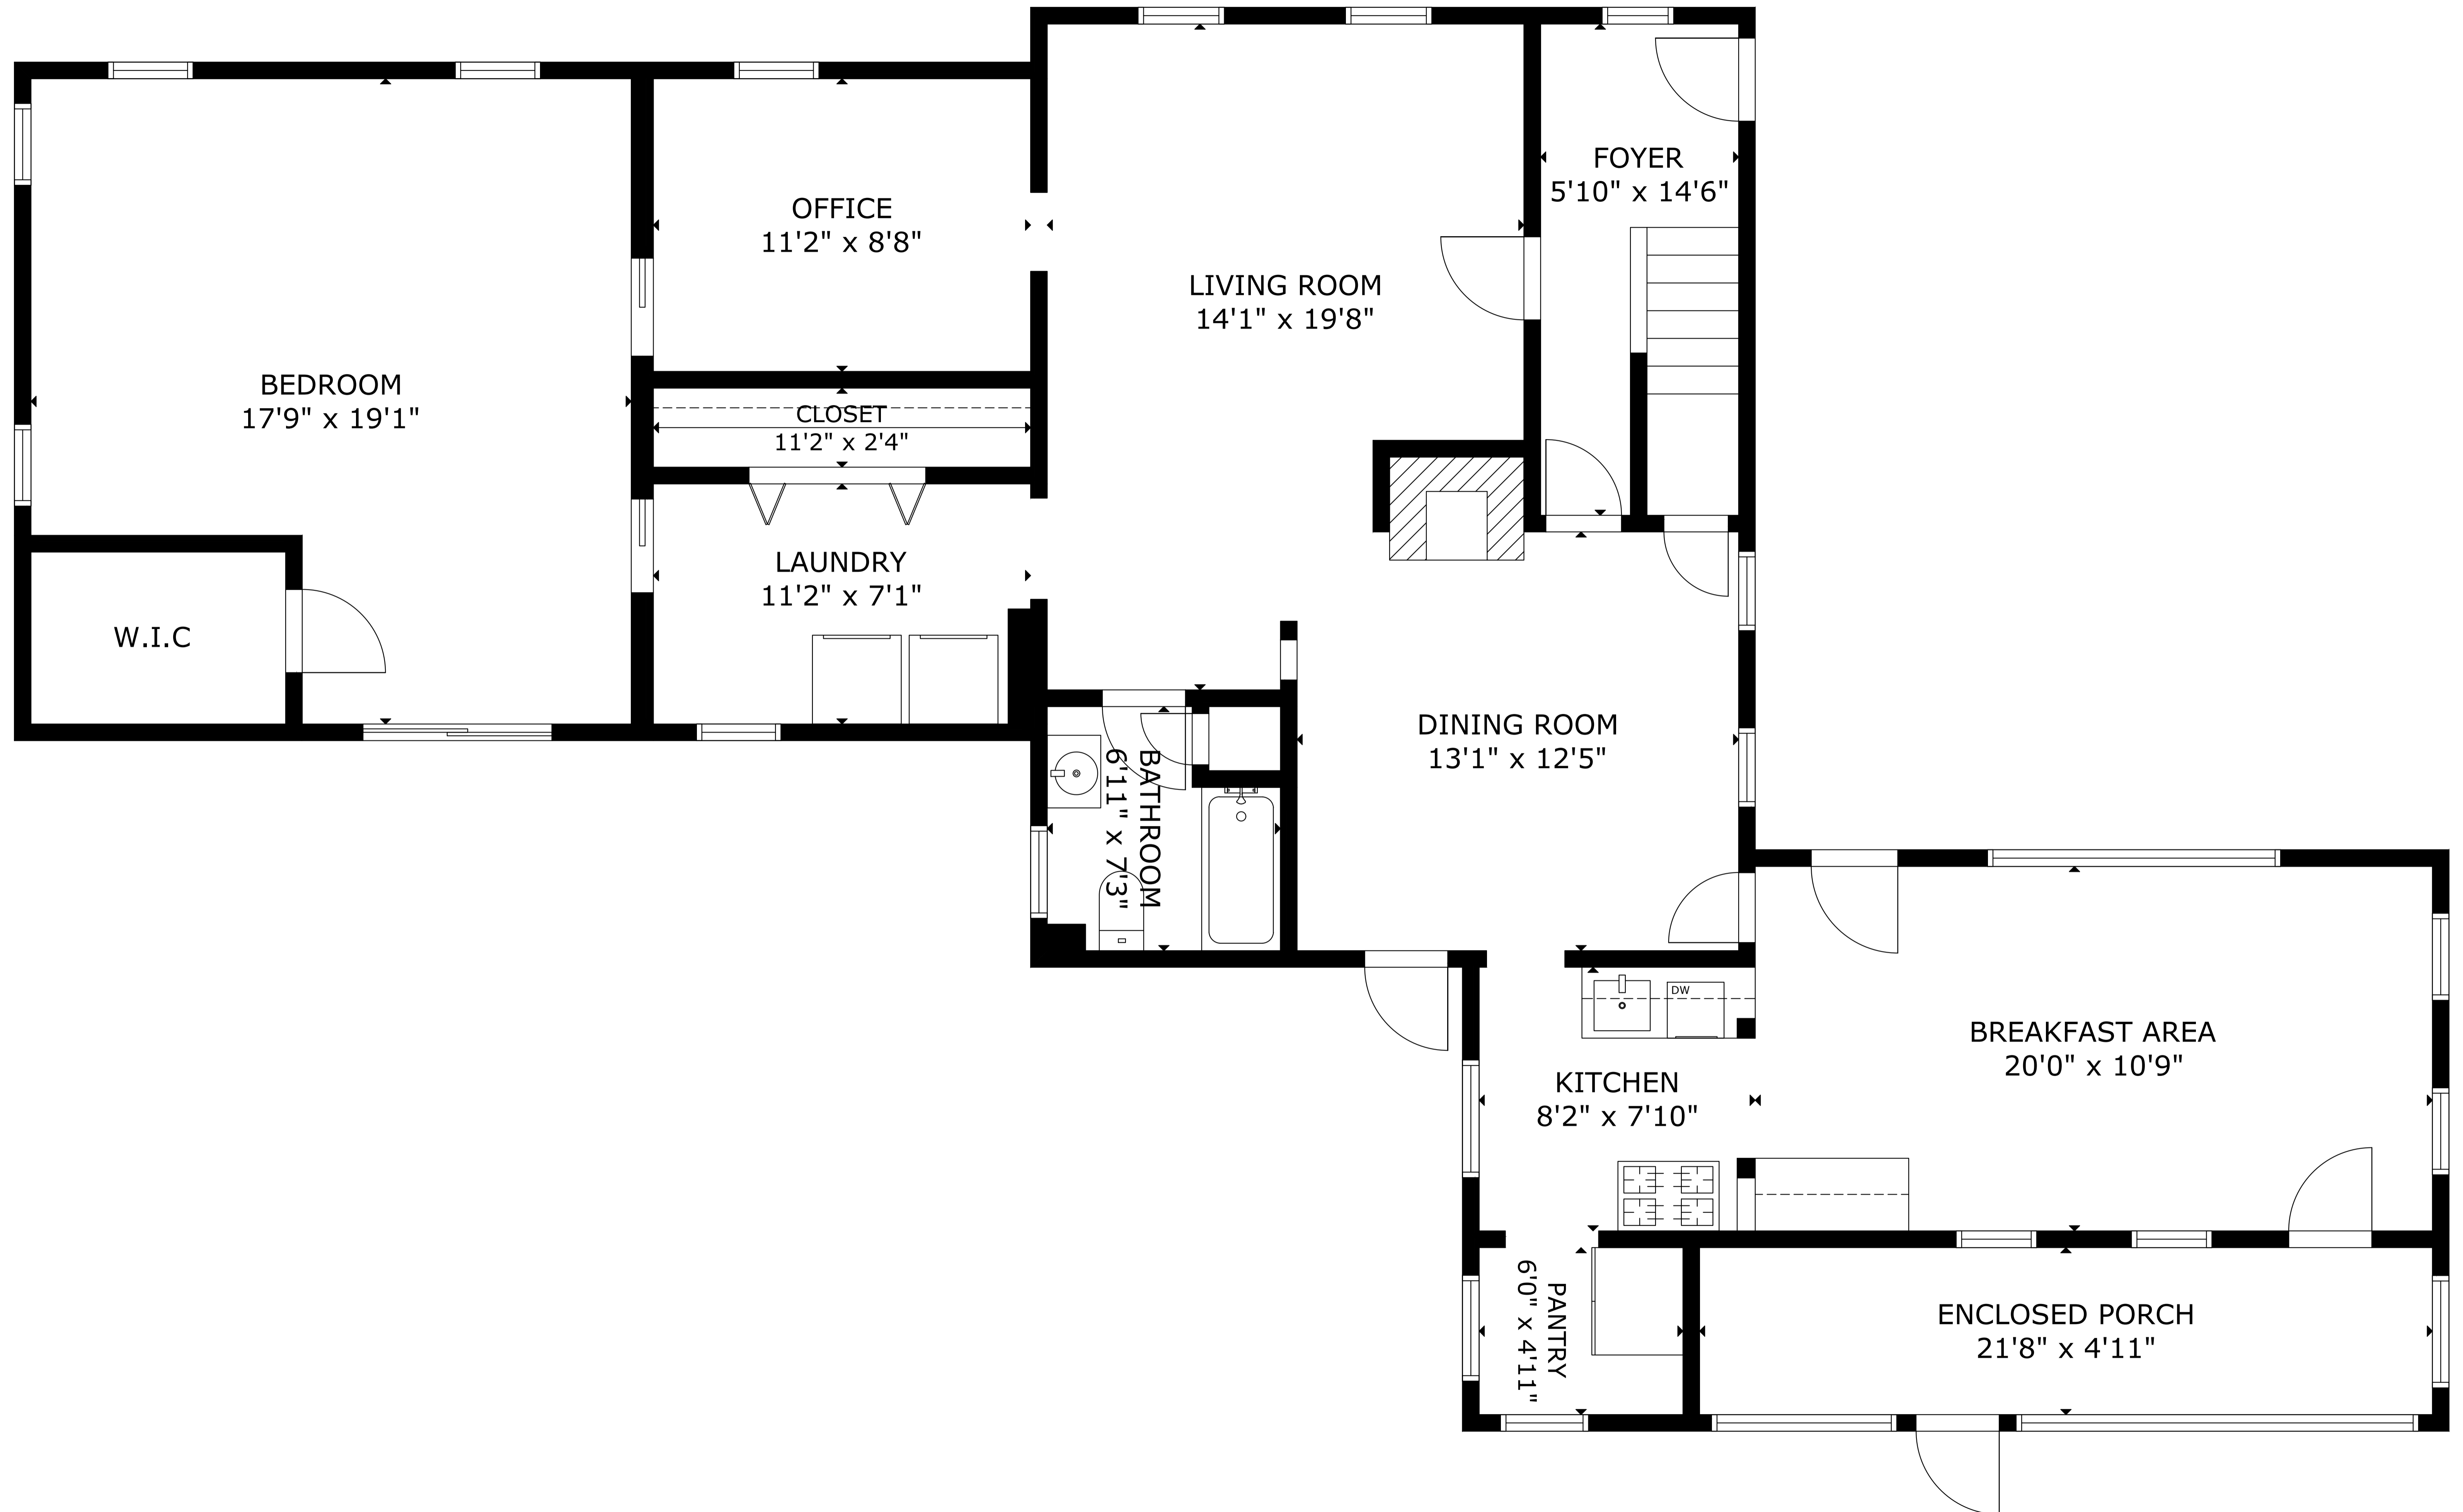

269 Plymouth St Middleboro

GROSS INTERNAL AREA

TOTAL: 2,578 sq ft

FLOOR 1: 1,450 sq ft, FLOOR 2: 1,128 sq ft

EXCLUDED AREAS: ENCLOSED PORCH: 107 sq ft

SIZE AND DIMENSIONS ARE APPROXIMATE, ACTUAL MAY VARY