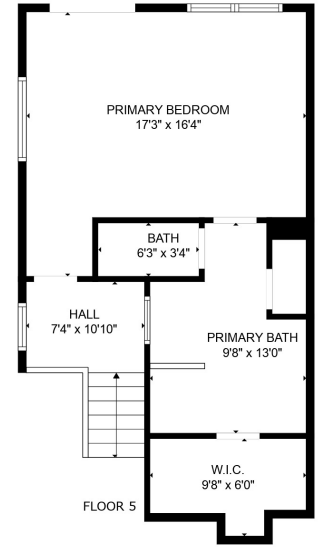

FLOOR 1

FLOOR 2

FLOOR 3

FLOOR 4

FLOOR 5

Total scanned area: 2659 sq. ft

SIZES AND DIMENSIONS ARE APPROXIMATE, ACTUAL MAY VARY.

Total scanned area: 2659 sq. ft

SIZES AND DIMENSIONS ARE APPROXIMATE, ACTUAL MAY VARY.

Total scanned area: 2659 sq. ft

SIZES AND DIMENSIONS ARE APPROXIMATE, ACTUAL MAY VARY.

Total scanned area: 2659 sq. ft

SIZES AND DIMENSIONS ARE APPROXIMATE, ACTUAL MAY VARY.

Total scanned area: 2659 sq. ft

SIZES AND DIMENSIONS ARE APPROXIMATE, ACTUAL MAY VARY.

Total scanned area: 2659 sq. ft

SIZES AND DIMENSIONS ARE APPROXIMATE, ACTUAL MAY VARY.