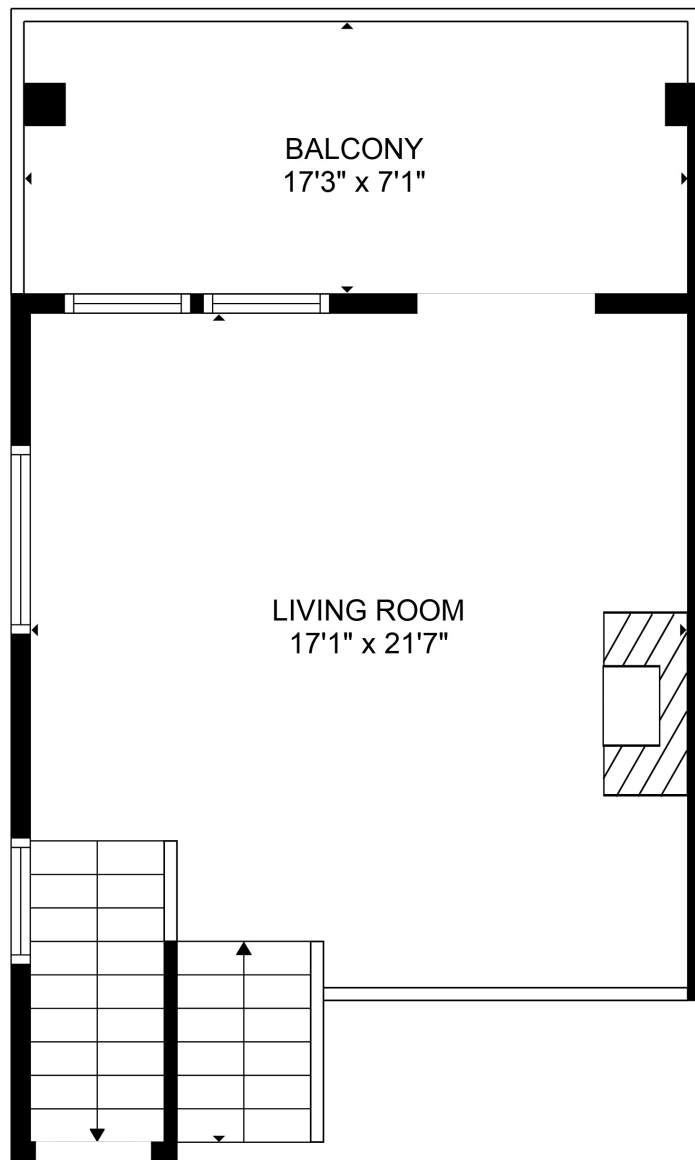

FLOOR 1

FLOOR 2

FLOOR 3

FLOOR 4

FLOOR 5

Total scanned area: 2659 sq. ft

SIZES AND DIMENSIONS ARE APPROXIMATE, ACTUAL MAY VARY.

Total scanned area: 2659 sq. ft

SIZES AND DIMENSIONS ARE APPROXIMATE, ACTUAL MAY VARY.

Total scanned area: 2659 sq. ft

SIZES AND DIMENSIONS ARE APPROXIMATE, ACTUAL MAY VARY.

Total scanned area: 2659 sq. ft

SIZES AND DIMENSIONS ARE APPROXIMATE, ACTUAL MAY VARY.

Total scanned area: 2659 sq. ft

SIZES AND DIMENSIONS ARE APPROXIMATE, ACTUAL MAY VARY.

Total scanned area: 2659 sq. ft

SIZES AND DIMENSIONS ARE APPROXIMATE, ACTUAL MAY VARY.