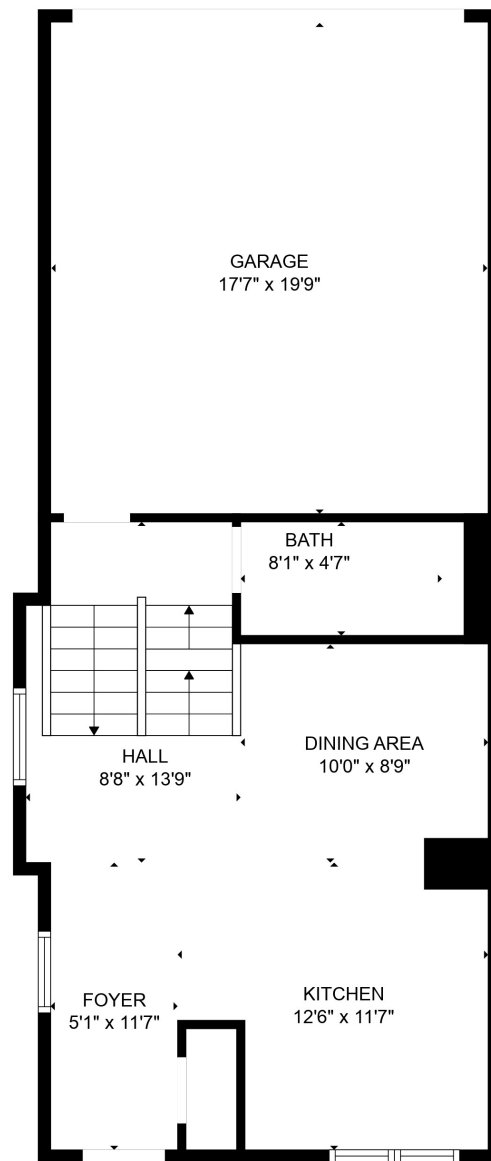

FLOOR 1

FLOOR 2

FLOOR 3

FLOOR 4

FLOOR 5

Total scanned area: 2659 sq. ft

SIZES AND DIMENSIONS ARE APPROXIMATE, ACTUAL MAY VARY.

Total scanned area: 2659 sq. ft

SIZES AND DIMENSIONS ARE APPROXIMATE, ACTUAL MAY VARY.

Total scanned area: 2659 sq. ft

SIZES AND DIMENSIONS ARE APPROXIMATE, ACTUAL MAY VARY.

Total scanned area: 2659 sq. ft

SIZES AND DIMENSIONS ARE APPROXIMATE, ACTUAL MAY VARY.

Total scanned area: 2659 sq. ft

SIZES AND DIMENSIONS ARE APPROXIMATE, ACTUAL MAY VARY.

Total scanned area: 2659 sq. ft

SIZES AND DIMENSIONS ARE APPROXIMATE, ACTUAL MAY VARY.