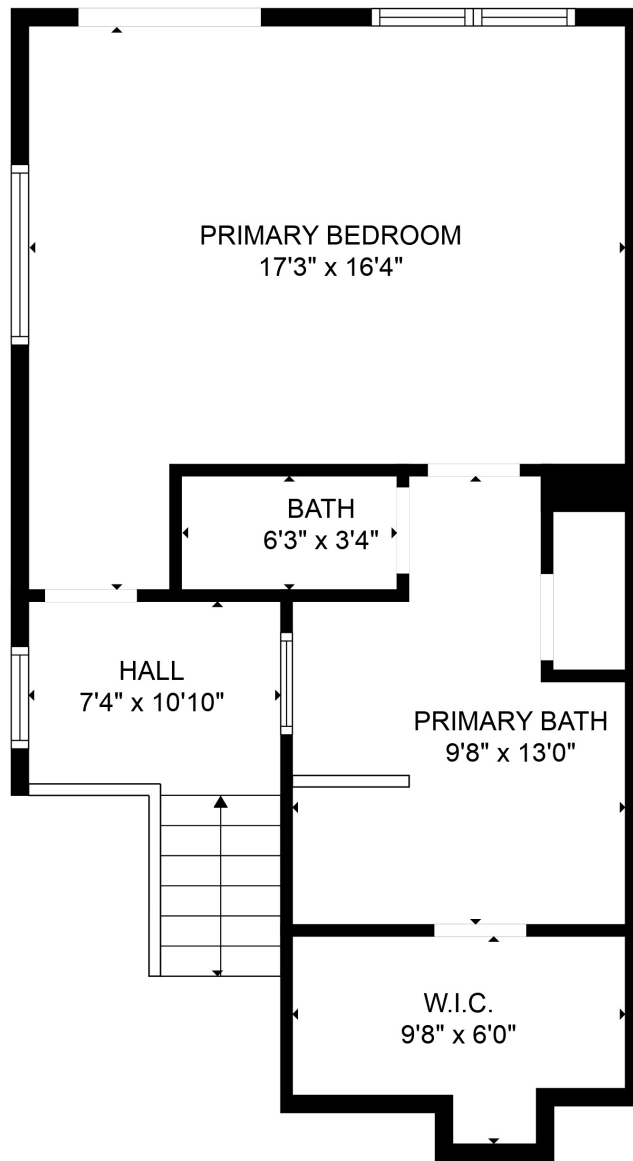

FLOOR 1

FLOOR 2

FLOOR 3

FLOOR 4

FLOOR 5

Total scanned area: 2659 sq. ft

SIZES AND DIMENSIONS ARE APPROXIMATE, ACTUAL MAY VARY.

Total scanned area: 2659 sq. ft

SIZES AND DIMENSIONS ARE APPROXIMATE, ACTUAL MAY VARY.

Total scanned area: 2659 sq. ft

SIZES AND DIMENSIONS ARE APPROXIMATE, ACTUAL MAY VARY.

Total scanned area: 2659 sq. ft

SIZES AND DIMENSIONS ARE APPROXIMATE, ACTUAL MAY VARY.

Total scanned area: 2659 sq. ft

SIZES AND DIMENSIONS ARE APPROXIMATE, ACTUAL MAY VARY.

Total scanned area: 2659 sq. ft

SIZES AND DIMENSIONS ARE APPROXIMATE, ACTUAL MAY VARY.