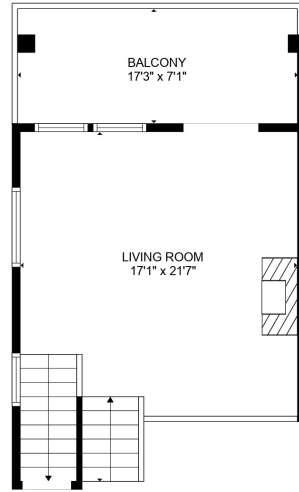

FLOOR 1

FLOOR 2

FLOOR 3

FLOOR 4

FLOOR 5

Total scanned area: 2659 sq. ft

SIZES AND DIMENSIONS ARE APPROXIMATE, ACTUAL MAY VARY.

Total scanned area: 2659 sq. ft

SIZES AND DIMENSIONS ARE APPROXIMATE, ACTUAL MAY VARY.

Total scanned area: 2659 sq. ft

SIZES AND DIMENSIONS ARE APPROXIMATE, ACTUAL MAY VARY.

Total scanned area: 2659 sq. ft

SIZES AND DIMENSIONS ARE APPROXIMATE, ACTUAL MAY VARY.

Total scanned area: 2659 sq. ft

SIZES AND DIMENSIONS ARE APPROXIMATE, ACTUAL MAY VARY.

Total scanned area: 2659 sq. ft

SIZES AND DIMENSIONS ARE APPROXIMATE, ACTUAL MAY VARY.