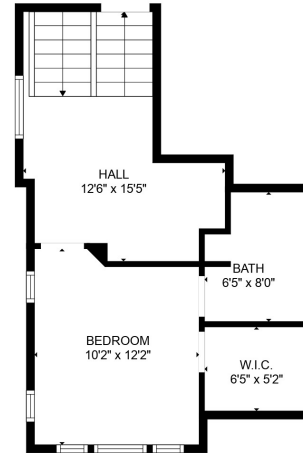

FLOOR 1

FLOOR 2

FLOOR 3

FLOOR 4

FLOOR 5

Total scanned area: 2659 sq. ft

SIZES AND DIMENSIONS ARE APPROXIMATE, ACTUAL MAY VARY.

Total scanned area: 2659 sq. ft

SIZES AND DIMENSIONS ARE APPROXIMATE, ACTUAL MAY VARY.

Total scanned area: 2659 sq. ft

SIZES AND DIMENSIONS ARE APPROXIMATE, ACTUAL MAY VARY.

Total scanned area: 2659 sq. ft

SIZES AND DIMENSIONS ARE APPROXIMATE, ACTUAL MAY VARY.

Total scanned area: 2659 sq. ft

SIZES AND DIMENSIONS ARE APPROXIMATE, ACTUAL MAY VARY.

Total scanned area: 2659 sq. ft

SIZES AND DIMENSIONS ARE APPROXIMATE, ACTUAL MAY VARY.