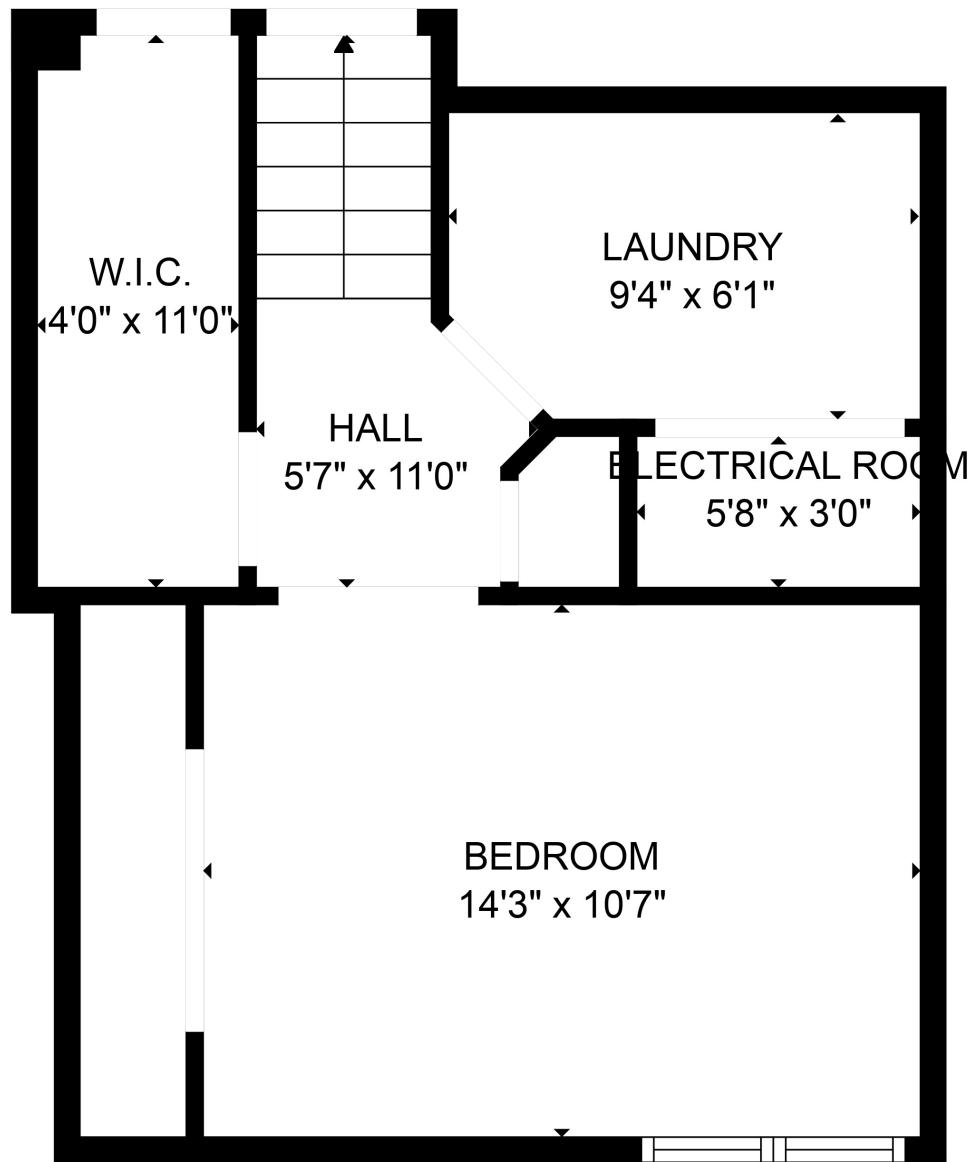

FLOOR 1

FLOOR 2

FLOOR 3

FLOOR 4

FLOOR 5

Total scanned area: 2659 sq. ft

SIZES AND DIMENSIONS ARE APPROXIMATE, ACTUAL MAY VARY.

Total scanned area: 2659 sq. ft

SIZES AND DIMENSIONS ARE APPROXIMATE, ACTUAL MAY VARY.

Total scanned area: 2659 sq. ft

SIZES AND DIMENSIONS ARE APPROXIMATE, ACTUAL MAY VARY.

Total scanned area: 2659 sq. ft

SIZES AND DIMENSIONS ARE APPROXIMATE, ACTUAL MAY VARY.

Total scanned area: 2659 sq. ft

SIZES AND DIMENSIONS ARE APPROXIMATE, ACTUAL MAY VARY.

Total scanned area: 2659 sq. ft

SIZES AND DIMENSIONS ARE APPROXIMATE, ACTUAL MAY VARY.