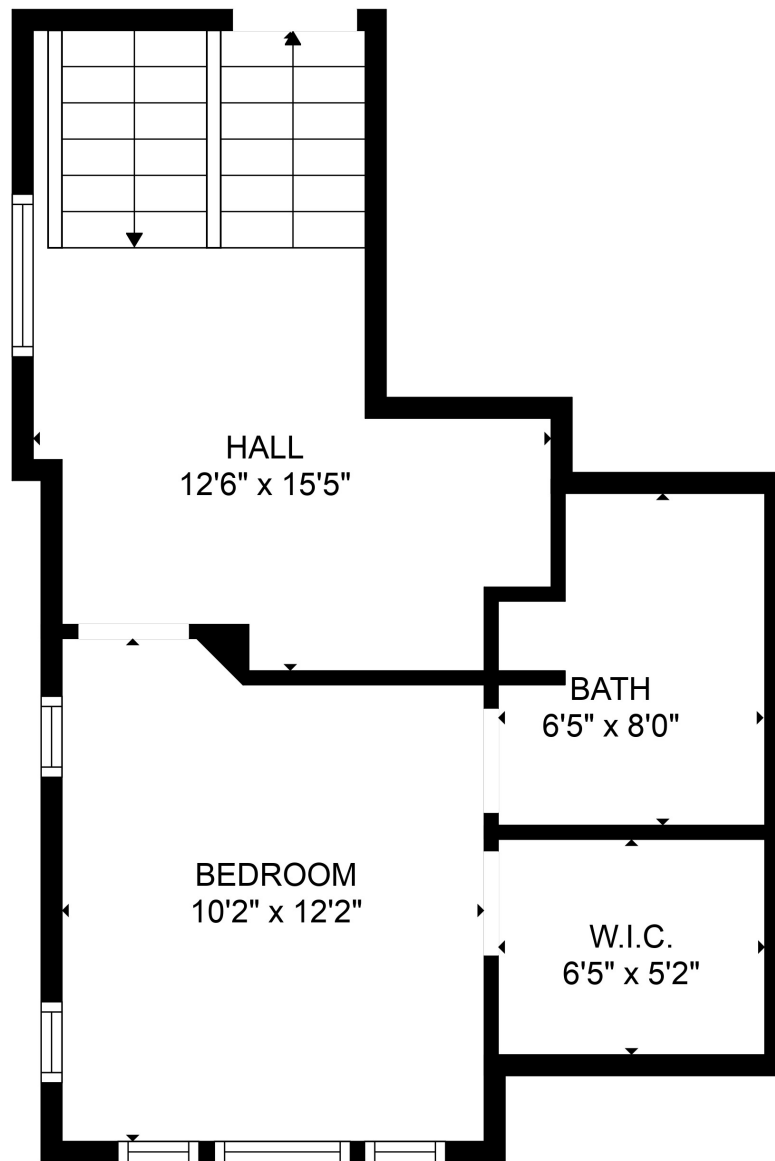

FLOOR 1

FLOOR 2

FLOOR 3

FLOOR 4

FLOOR 5

Total scanned area: 2659 sq. ft

SIZES AND DIMENSIONS ARE APPROXIMATE, ACTUAL MAY VARY.

Total scanned area: 2659 sq. ft

SIZES AND DIMENSIONS ARE APPROXIMATE, ACTUAL MAY VARY.

Total scanned area: 2659 sq. ft

SIZES AND DIMENSIONS ARE APPROXIMATE, ACTUAL MAY VARY.

Total scanned area: 2659 sq. ft

SIZES AND DIMENSIONS ARE APPROXIMATE, ACTUAL MAY VARY.

Total scanned area: 2659 sq. ft

SIZES AND DIMENSIONS ARE APPROXIMATE, ACTUAL MAY VARY.

Total scanned area: 2659 sq. ft

SIZES AND DIMENSIONS ARE APPROXIMATE, ACTUAL MAY VARY.