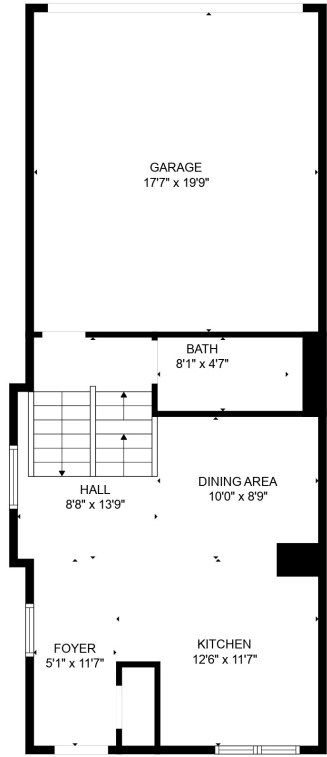

FLOOR 1

FLOOR 2

FLOOR 3

FLOOR 4

FLOOR 5

Total scanned area: 2659 sq. ft

SIZES AND DIMENSIONS ARE APPROXIMATE, ACTUAL MAY VARY.

Total scanned area: 2659 sq. ft

SIZES AND DIMENSIONS ARE APPROXIMATE, ACTUAL MAY VARY.

Total scanned area: 2659 sq. ft

SIZES AND DIMENSIONS ARE APPROXIMATE, ACTUAL MAY VARY.

Total scanned area: 2659 sq. ft

SIZES AND DIMENSIONS ARE APPROXIMATE, ACTUAL MAY VARY.

Total scanned area: 2659 sq. ft

SIZES AND DIMENSIONS ARE APPROXIMATE, ACTUAL MAY VARY.

Total scanned area: 2659 sq. ft

SIZES AND DIMENSIONS ARE APPROXIMATE, ACTUAL MAY VARY.