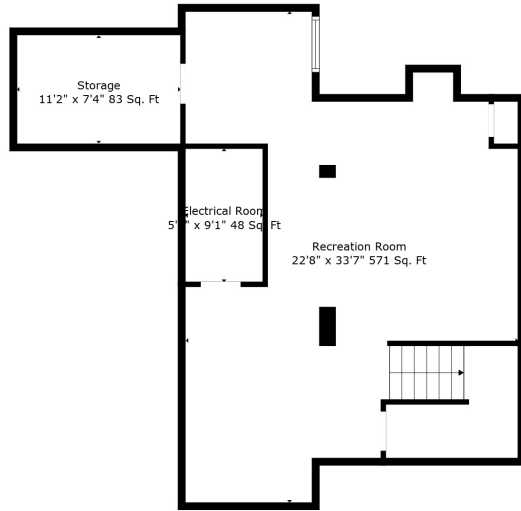

Floor 2

Floor 3

Floor 1

Total scanned area: 3580 sq. ft

Total scanned area: 3580 sq. ft

Total scanned area: 3580 sq. ft

Measurements Are Calculated By Cubicasa Technology. Deemed Highly Reliable But Not Guaranteed.

Total scanned area: 3580 sq. ft