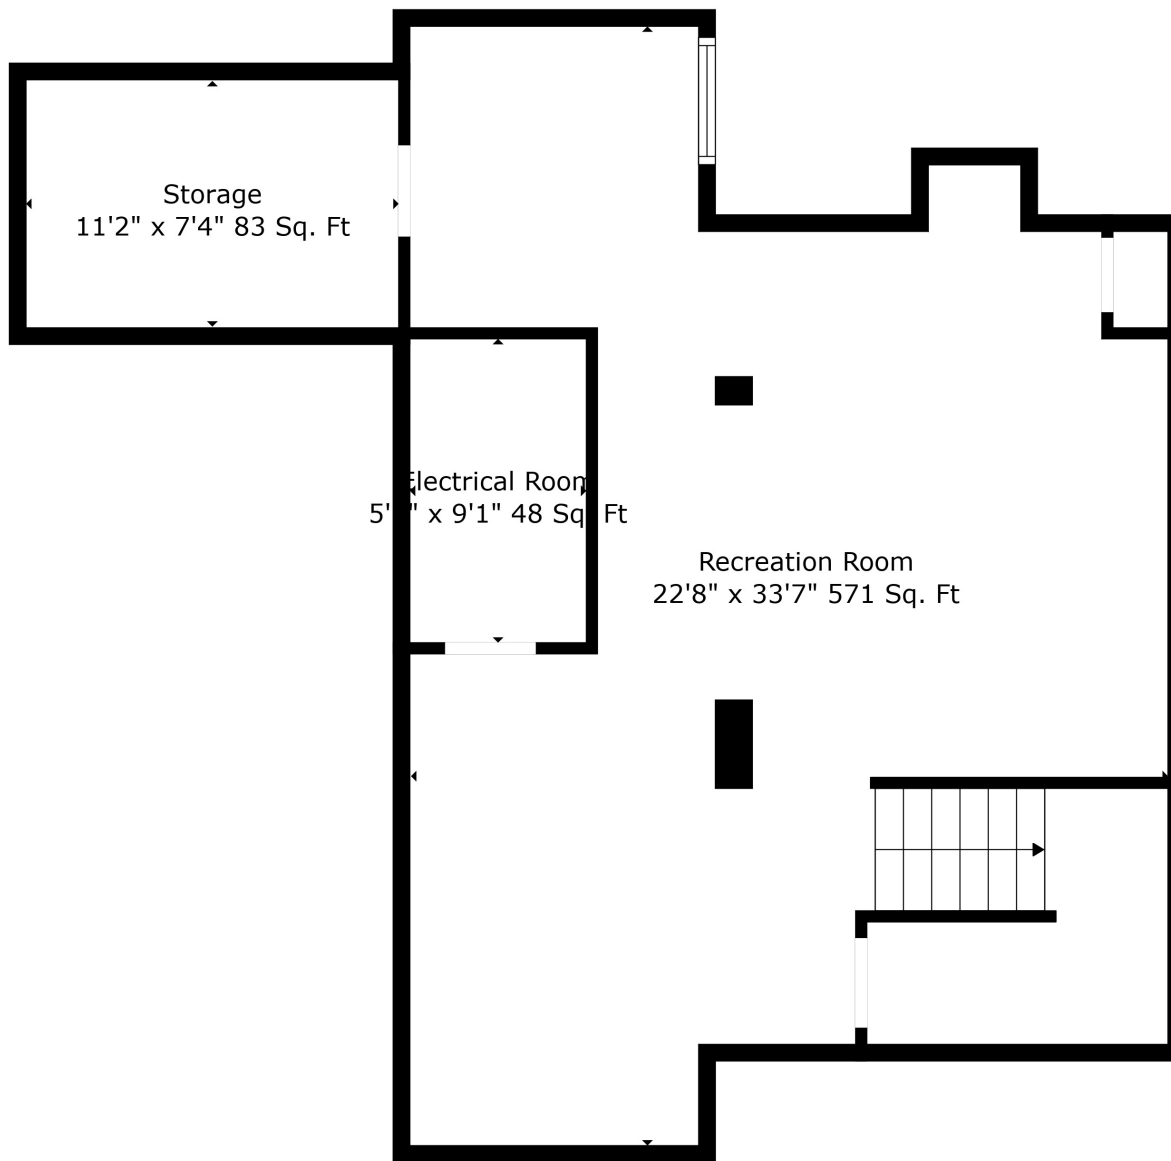

Floor 2

Floor 3

Floor 1

Total scanned area: 3580 sq. ft

Total scanned area: 3580 sq. ft

Total scanned area: 3580 sq. ft

Measurements Are Calculated By Cubicasa Technology. Deemed Highly Reliable But Not Guaranteed.

Total scanned area: 3580 sq. ft