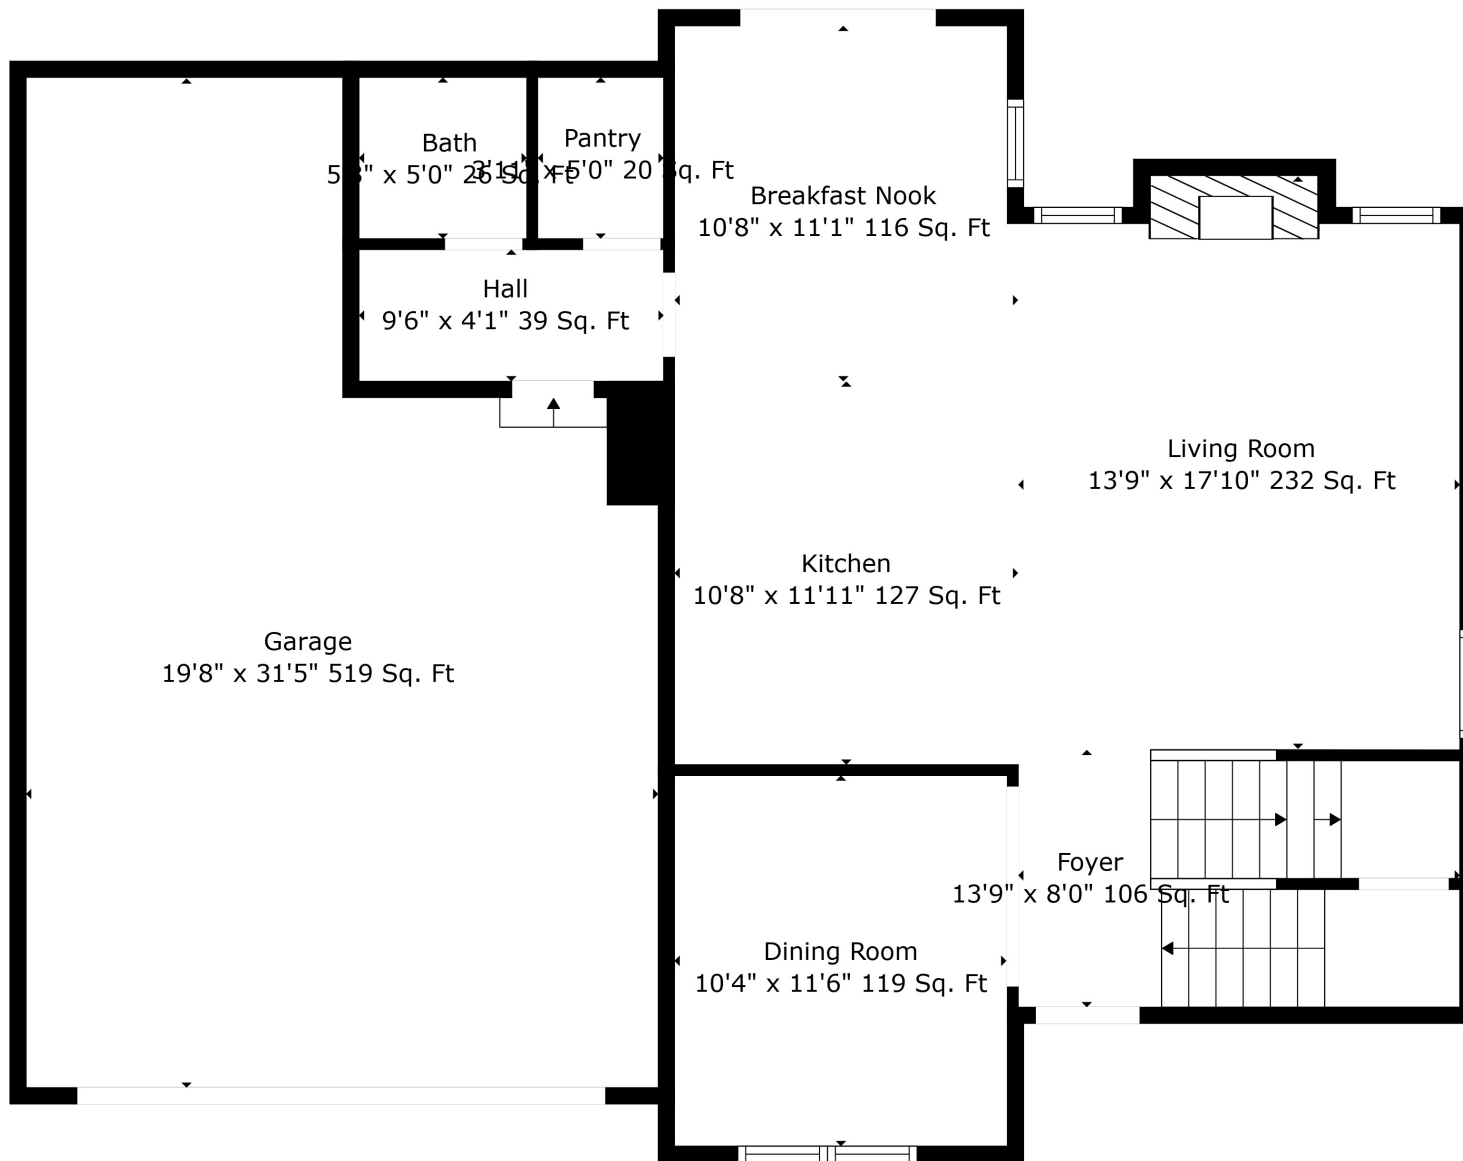

Floor 2

Floor 3

Floor 1

Total scanned area: 3580 sq. ft

Total scanned area: 3580 sq. ft

Total scanned area: 3580 sq. ft

Measurements Are Calculated By Cubicasa Technology. Deemed Highly Reliable But Not Guaranteed.

Total scanned area: 3580 sq. ft