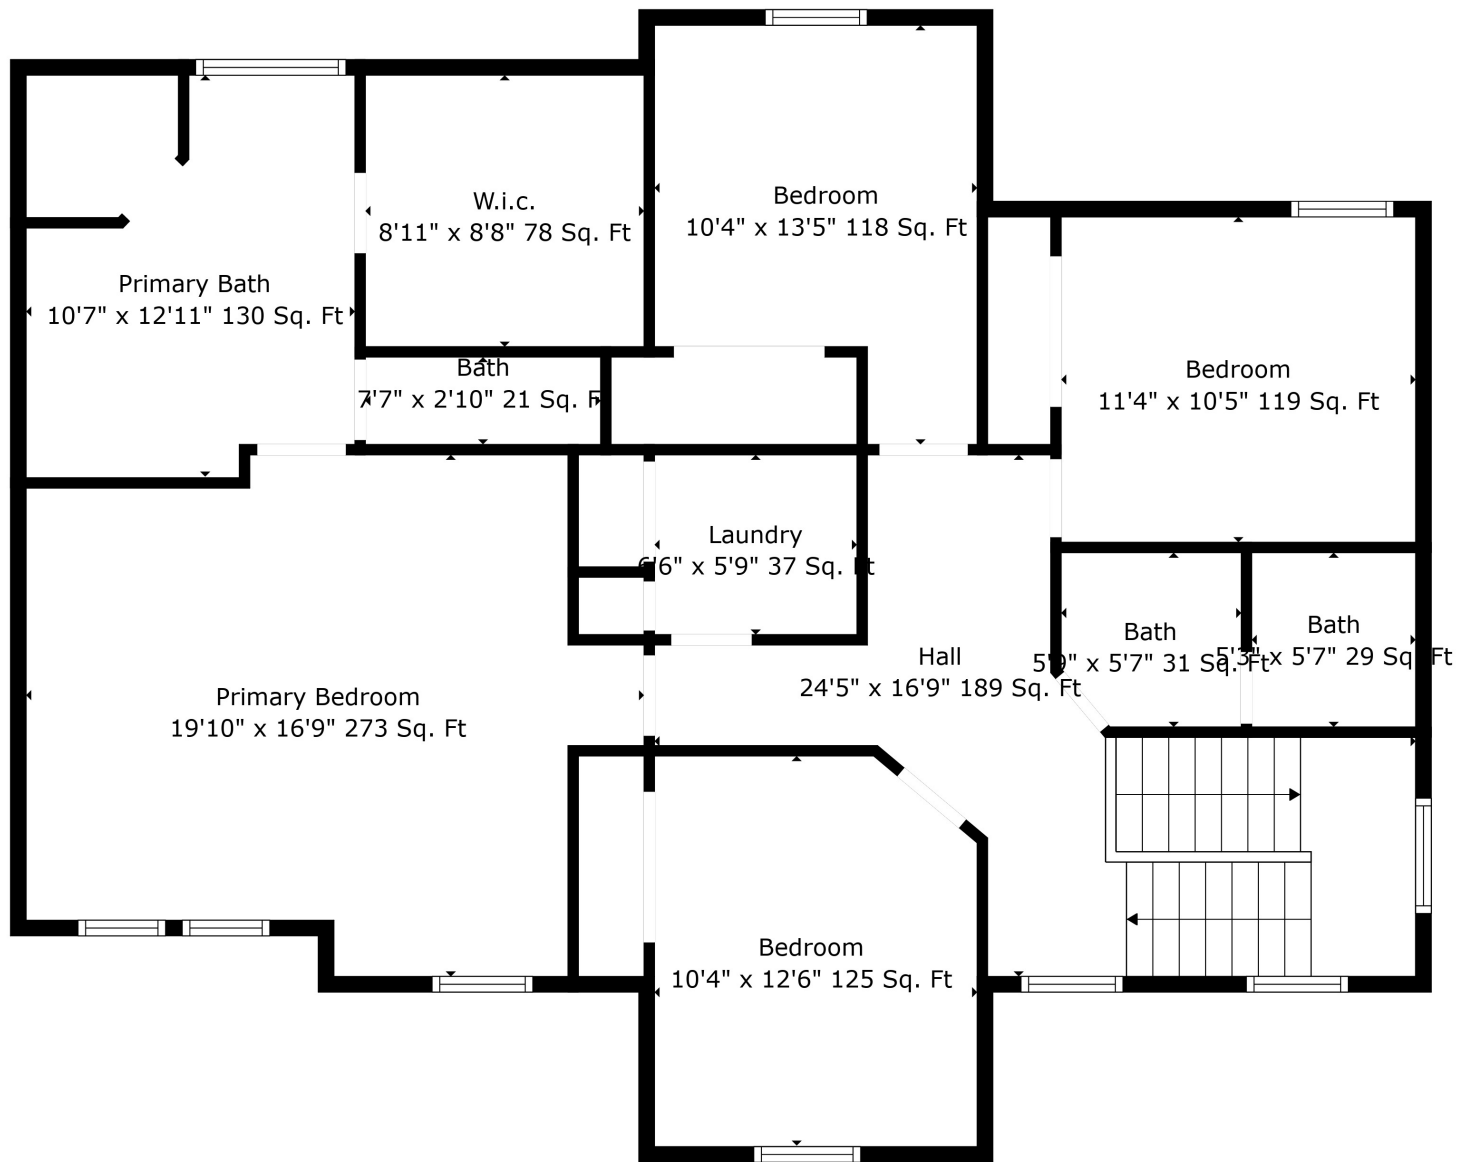

Floor 2

Floor 3

Floor 1

Total scanned area: 3580 sq. ft

Total scanned area: 3580 sq. ft

Total scanned area: 3580 sq. ft

Measurements Are Calculated By Cubicasa Technology. Deemed Highly Reliable But Not Guaranteed.

Total scanned area: 3580 sq. ft