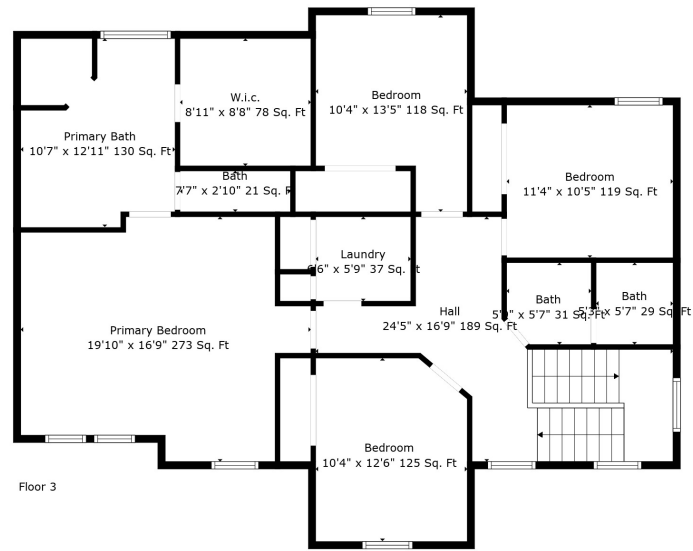

Floor 2

Floor 3

Floor 1

Total scanned area: 3580 sq. ft

Total scanned area: 3580 sq. ft

Total scanned area: 3580 sq. ft

Measurements Are Calculated By Cubicasa Technology. Deemed Highly Reliable But Not Guaranteed.

Total scanned area: 3580 sq. ft