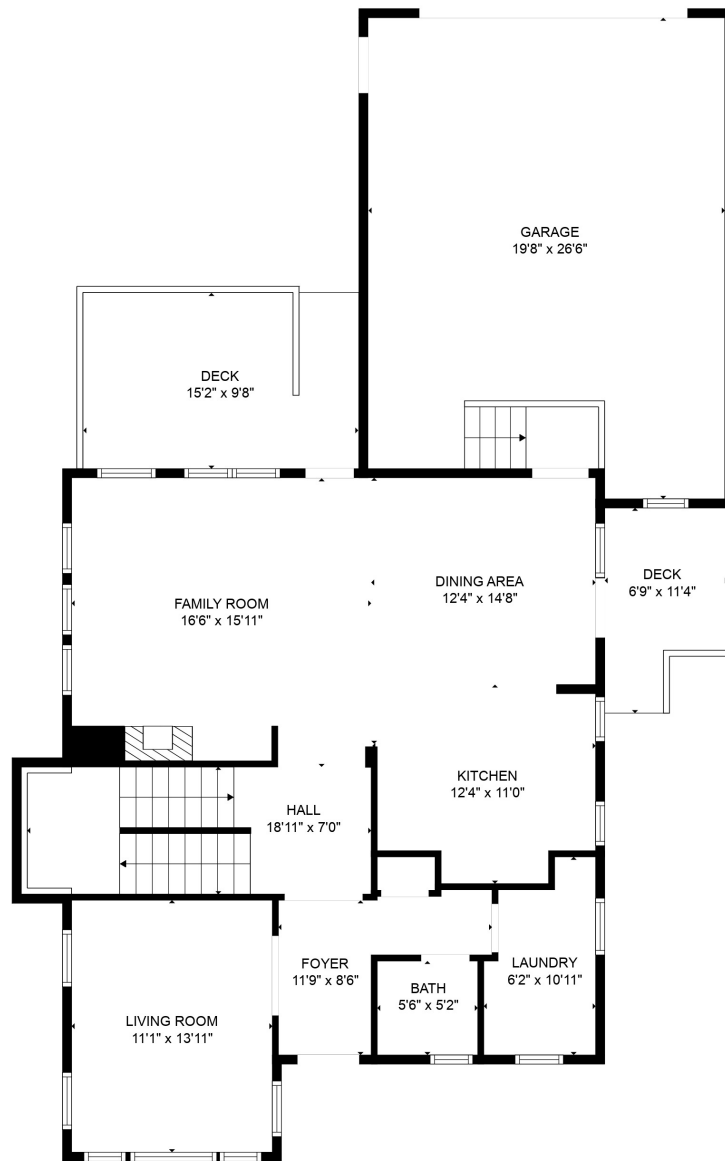

FLOOR 1

FLOOR 2

FLOOR 3

Total scanned area: 3801 sq. ft

SIZES AND DIMENSIONS ARE APPROXIMATE, ACTUAL MAY VARY.

Total scanned area: 3801 sq. ft

SIZES AND DIMENSIONS ARE APPROXIMATE, ACTUAL MAY VARY.

Total scanned area: 3801 sq. ft

SIZES AND DIMENSIONS ARE APPROXIMATE, ACTUAL MAY VARY.

Total scanned area: 3801 sq. ft

SIZES AND DIMENSIONS ARE APPROXIMATE, ACTUAL MAY VARY.