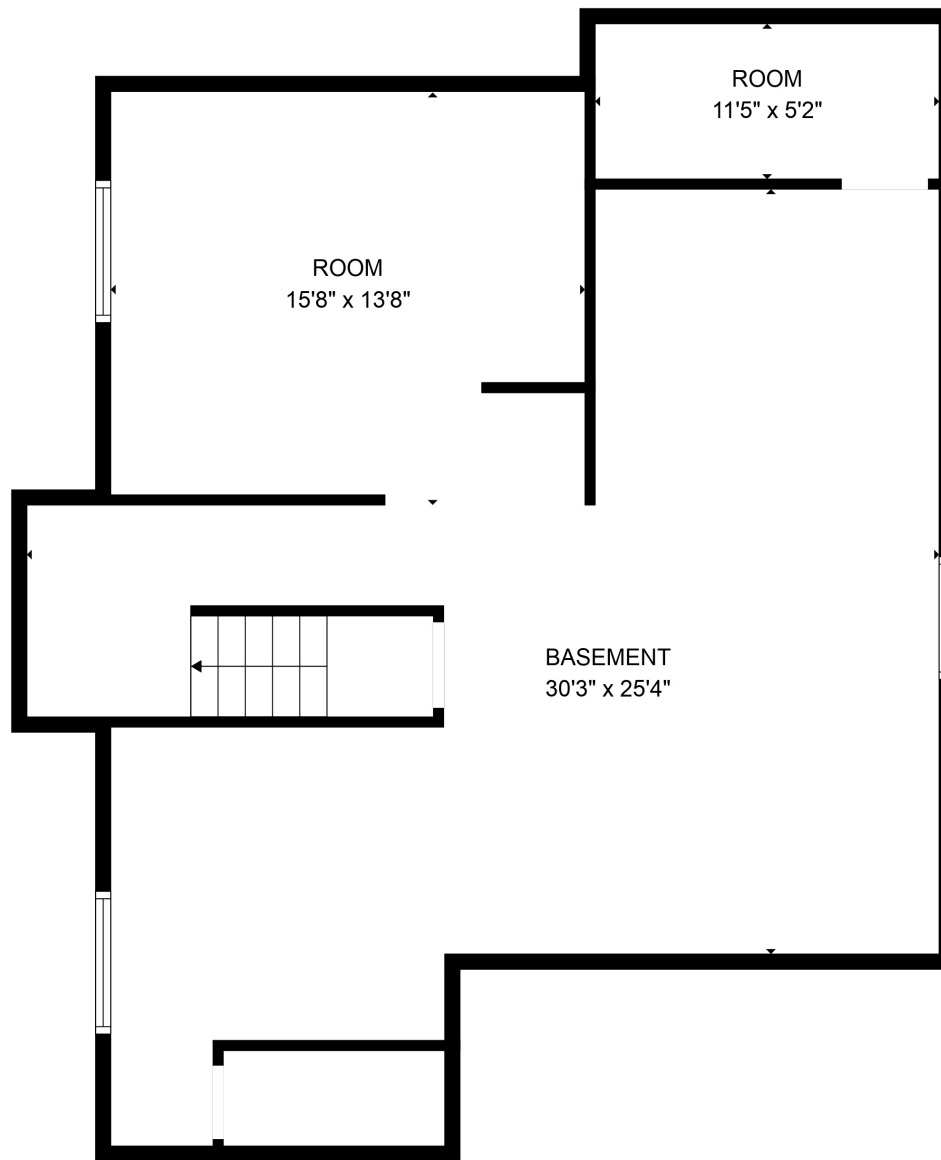

FLOOR 1

FLOOR 2

FLOOR 3

Total scanned area: 3801 sq. ft

SIZES AND DIMENSIONS ARE APPROXIMATE, ACTUAL MAY VARY.

Total scanned area: 3801 sq. ft

SIZES AND DIMENSIONS ARE APPROXIMATE, ACTUAL MAY VARY.

Total scanned area: 3801 sq. ft

SIZES AND DIMENSIONS ARE APPROXIMATE, ACTUAL MAY VARY.

Total scanned area: 3801 sq. ft

SIZES AND DIMENSIONS ARE APPROXIMATE, ACTUAL MAY VARY.