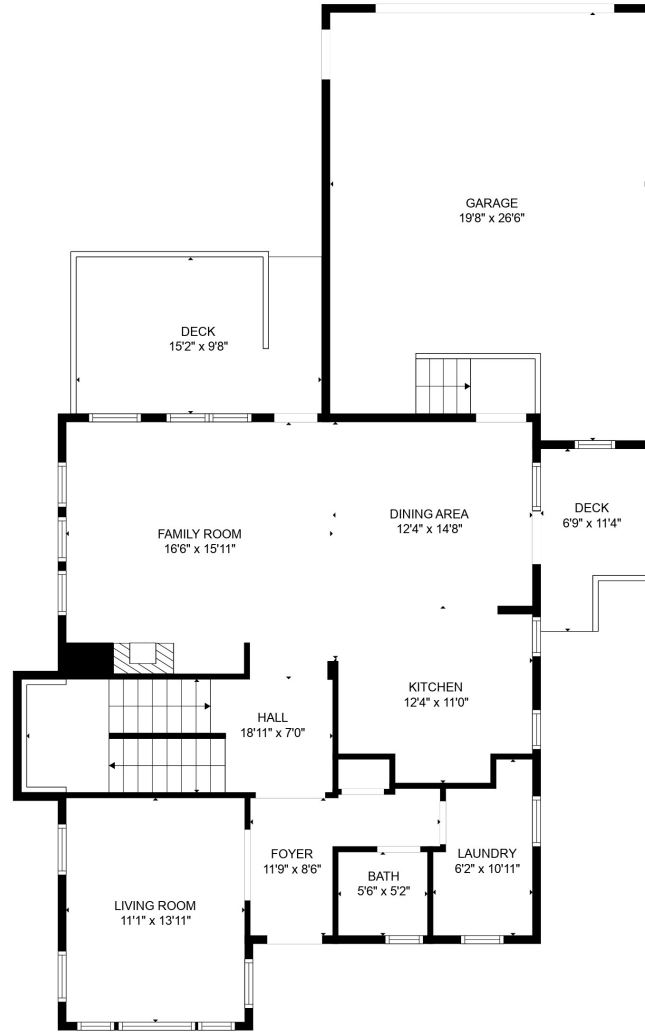

FLOOR 1

FLOOR 2

FLOOR 3

Total scanned area: 3801 sq. ft

SIZES AND DIMENSIONS ARE APPROXIMATE, ACTUAL MAY VARY.

Total scanned area: 3801 sq. ft

SIZES AND DIMENSIONS ARE APPROXIMATE, ACTUAL MAY VARY.

Total scanned area: 3801 sq. ft

SIZES AND DIMENSIONS ARE APPROXIMATE, ACTUAL MAY VARY.

Total scanned area: 3801 sq. ft

SIZES AND DIMENSIONS ARE APPROXIMATE, ACTUAL MAY VARY.