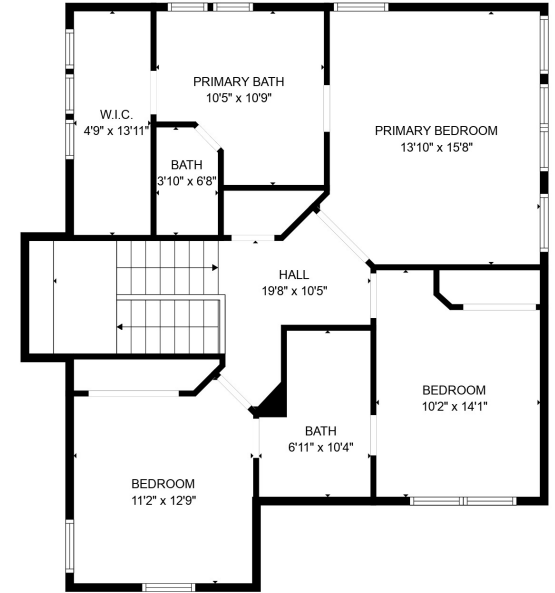

FLOOR 1

FLOOR 2

FLOOR 3

Total scanned area: 3801 sq. ft

SIZES AND DIMENSIONS ARE APPROXIMATE, ACTUAL MAY VARY.

Total scanned area: 3801 sq. ft

SIZES AND DIMENSIONS ARE APPROXIMATE, ACTUAL MAY VARY.

Total scanned area: 3801 sq. ft

SIZES AND DIMENSIONS ARE APPROXIMATE, ACTUAL MAY VARY.

Total scanned area: 3801 sq. ft

SIZES AND DIMENSIONS ARE APPROXIMATE, ACTUAL MAY VARY.