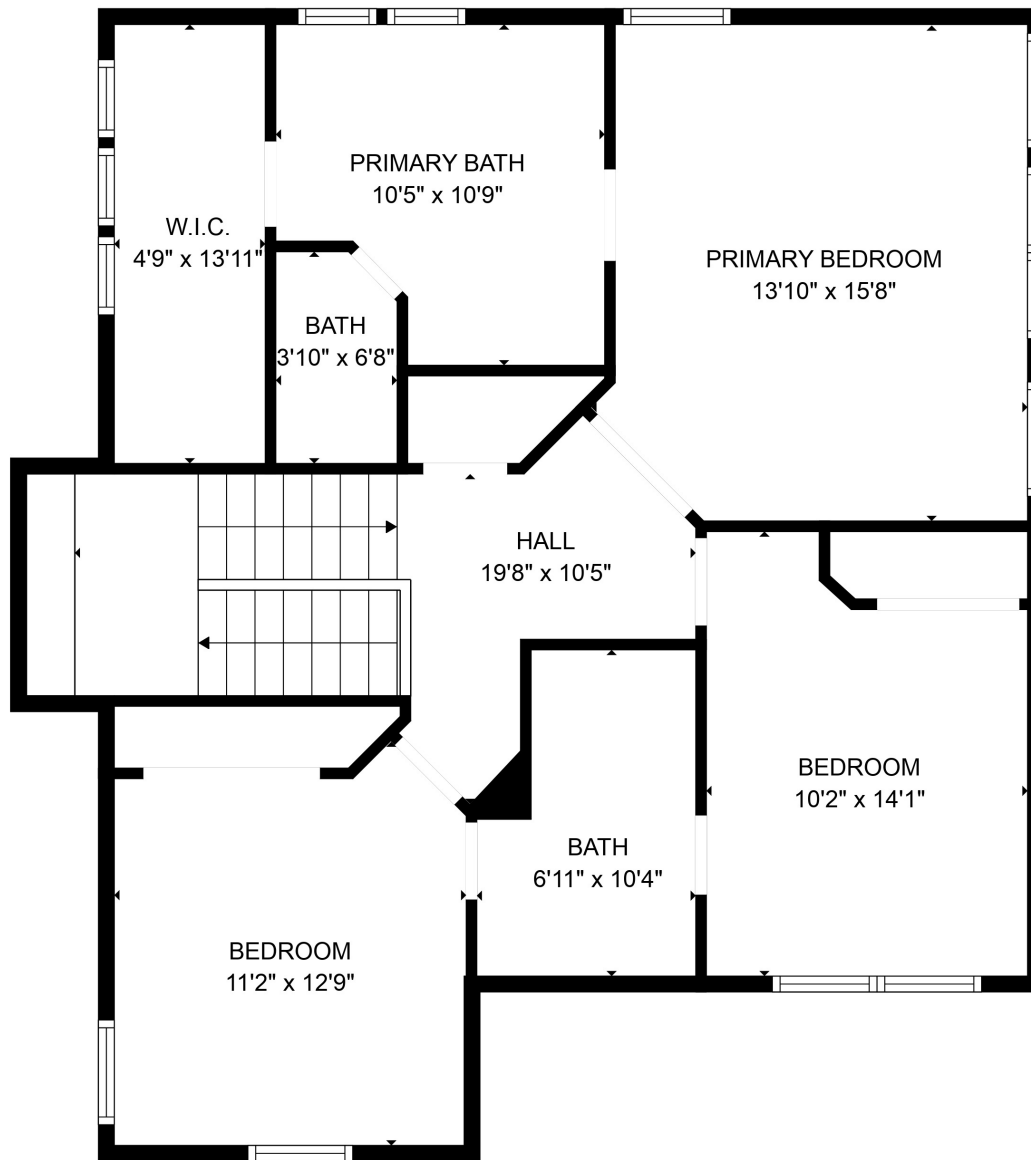

FLOOR 1

FLOOR 2

FLOOR 3

Total scanned area: 3801 sq. ft

SIZES AND DIMENSIONS ARE APPROXIMATE, ACTUAL MAY VARY.

Total scanned area: 3801 sq. ft

SIZES AND DIMENSIONS ARE APPROXIMATE, ACTUAL MAY VARY.

Total scanned area: 3801 sq. ft

SIZES AND DIMENSIONS ARE APPROXIMATE, ACTUAL MAY VARY.

Total scanned area: 3801 sq. ft

SIZES AND DIMENSIONS ARE APPROXIMATE, ACTUAL MAY VARY.