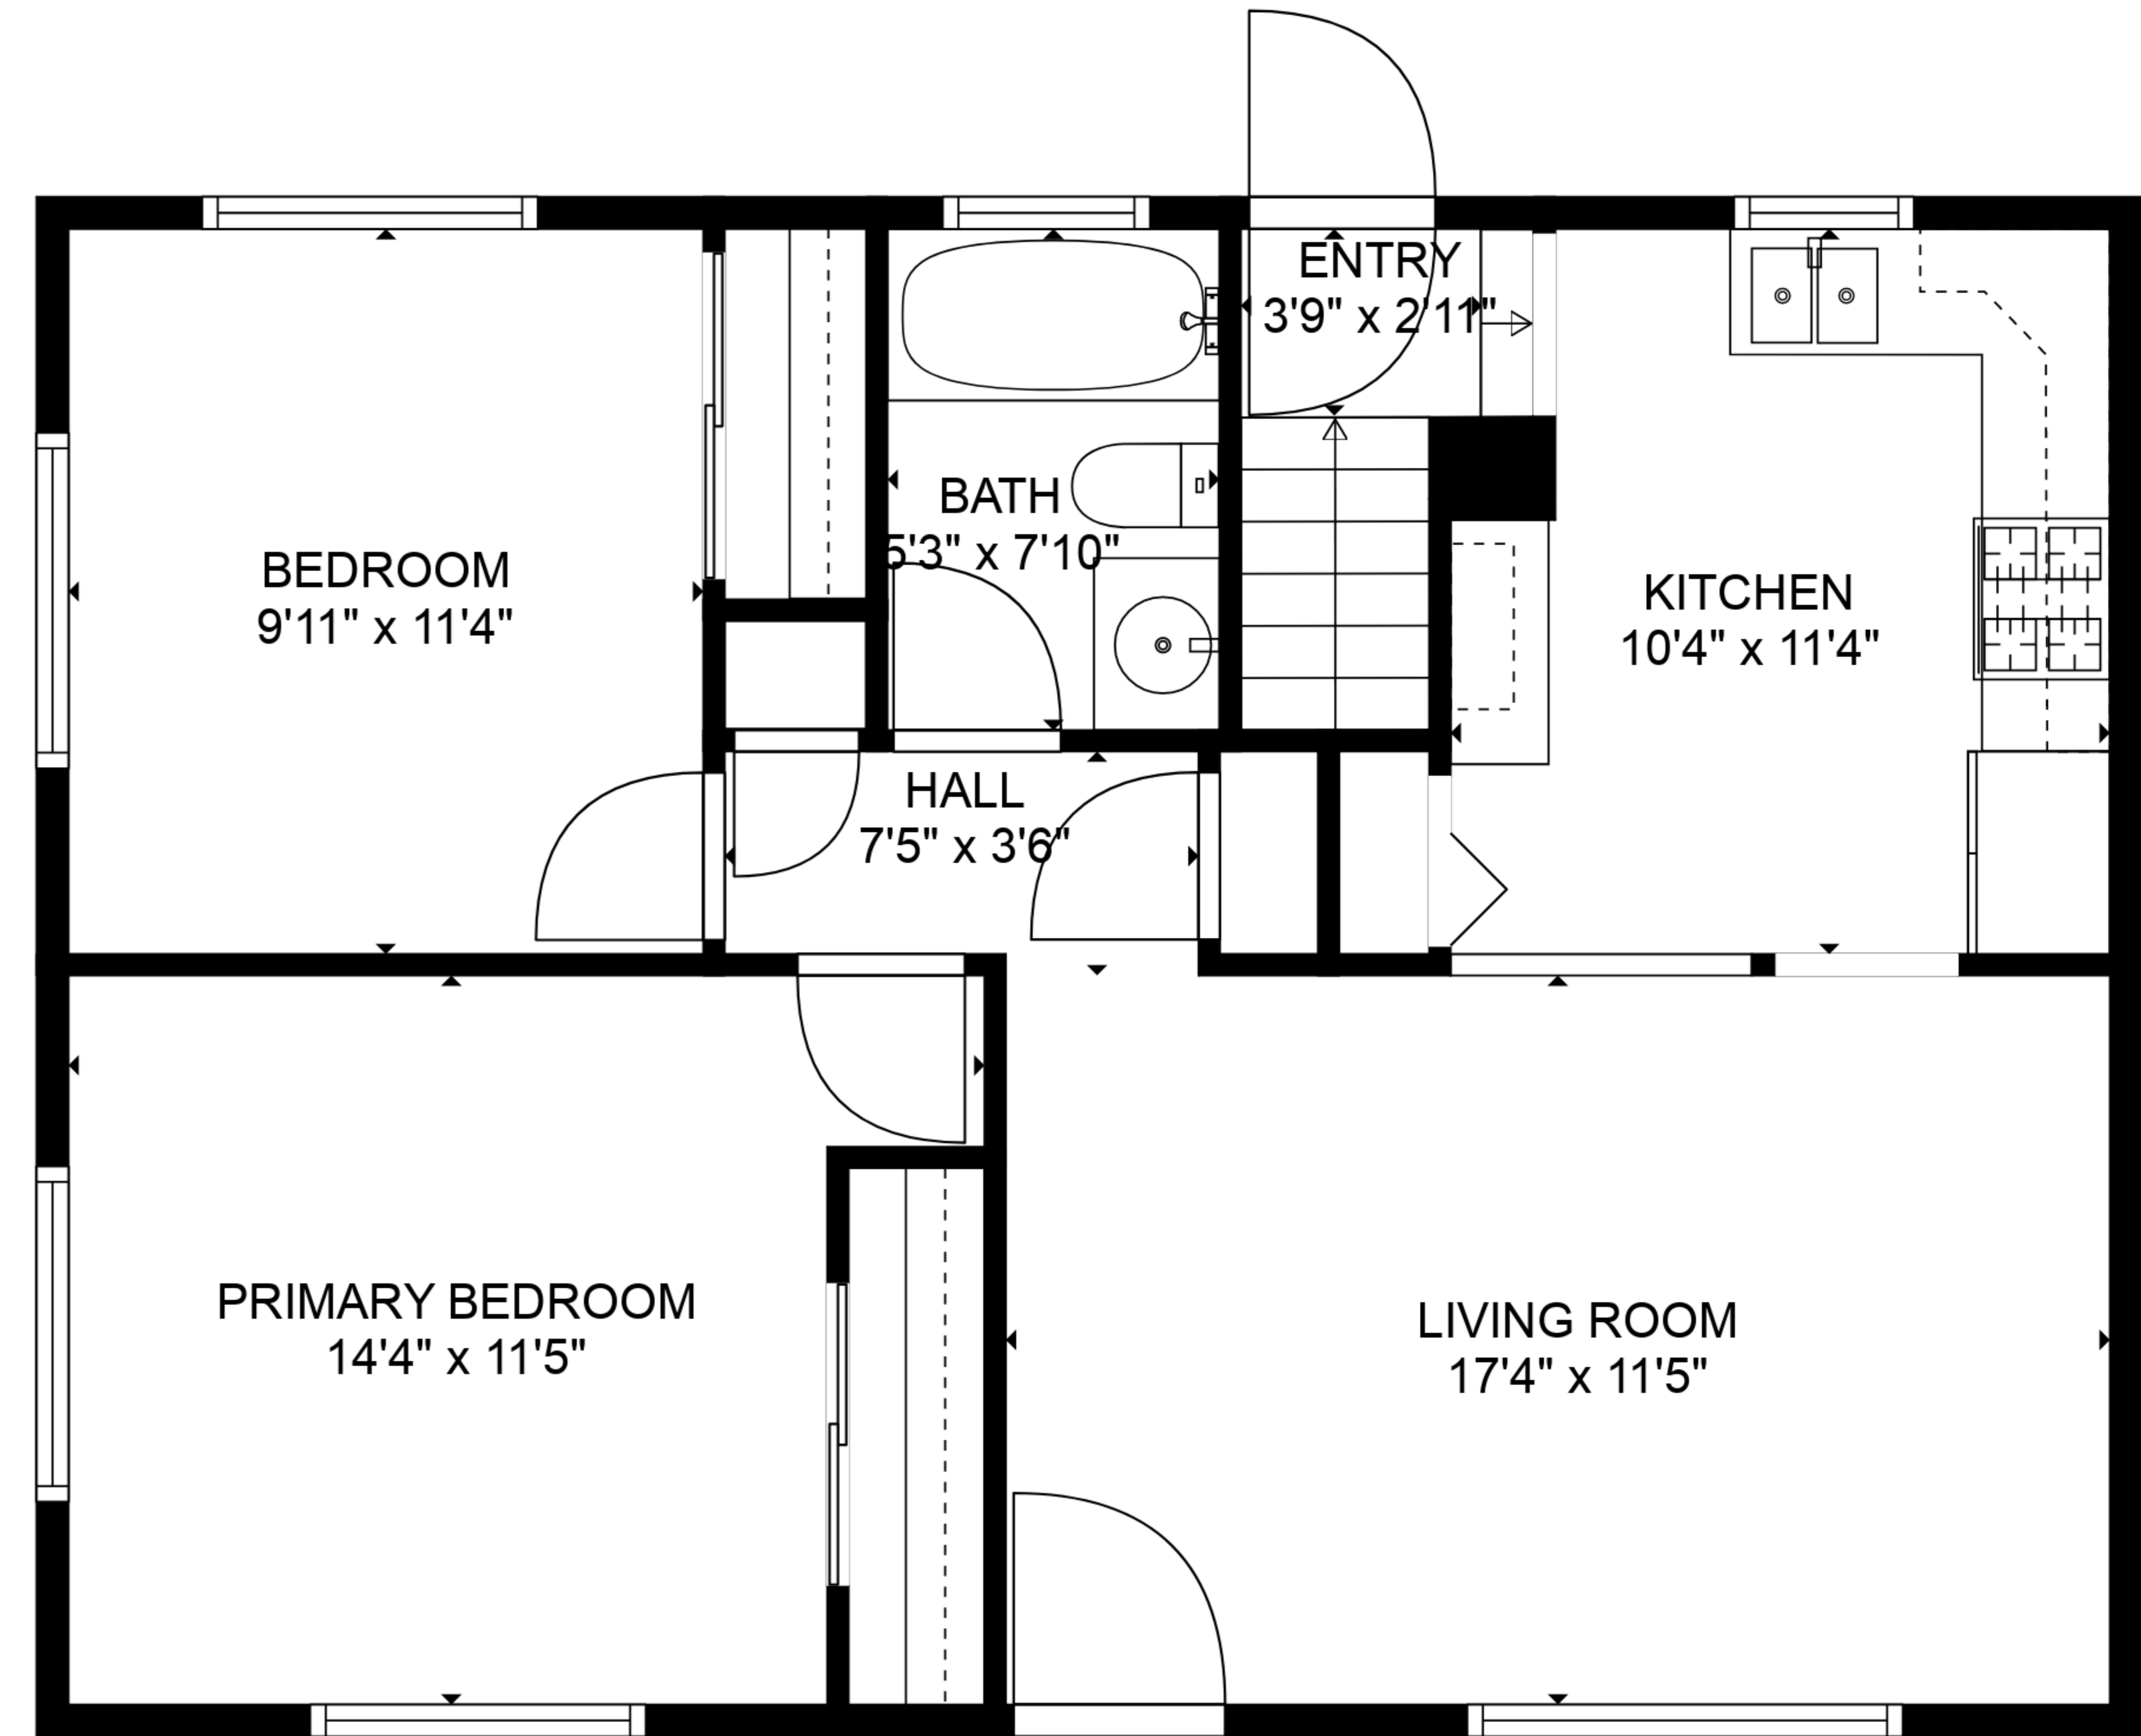

**TOTAL: 1332 sq. ft**

BELOW GROUND: 590 sq. ft, FLOOR 2: 742 sq. ft

EXCLUDED AREAS: UTILITY: 152 sq. ft

SIZES AND DIMENSIONS ARE APPROXIMATE, ACTUAL MAY VARY.

**TOTAL: 1332 sq. ft**  
BELOW GROUND: 590 sq. ft, FLOOR 2: 742 sq. ft  
EXCLUDED AREAS: UTILITY: 152 sq. ft

SIZES AND DIMENSIONS ARE APPROXIMATE, ACTUAL MAY VARY.

FLOOR 1

FLOOR 2

**TOTAL: 1332 sq. ft**  
 BELOW GROUND: 590 sq. ft, FLOOR 2: 742 sq. ft  
 EXCLUDED AREAS: UTILITY: 152 sq. ft

SIZES AND DIMENSIONS ARE APPROXIMATE, ACTUAL MAY VARY.