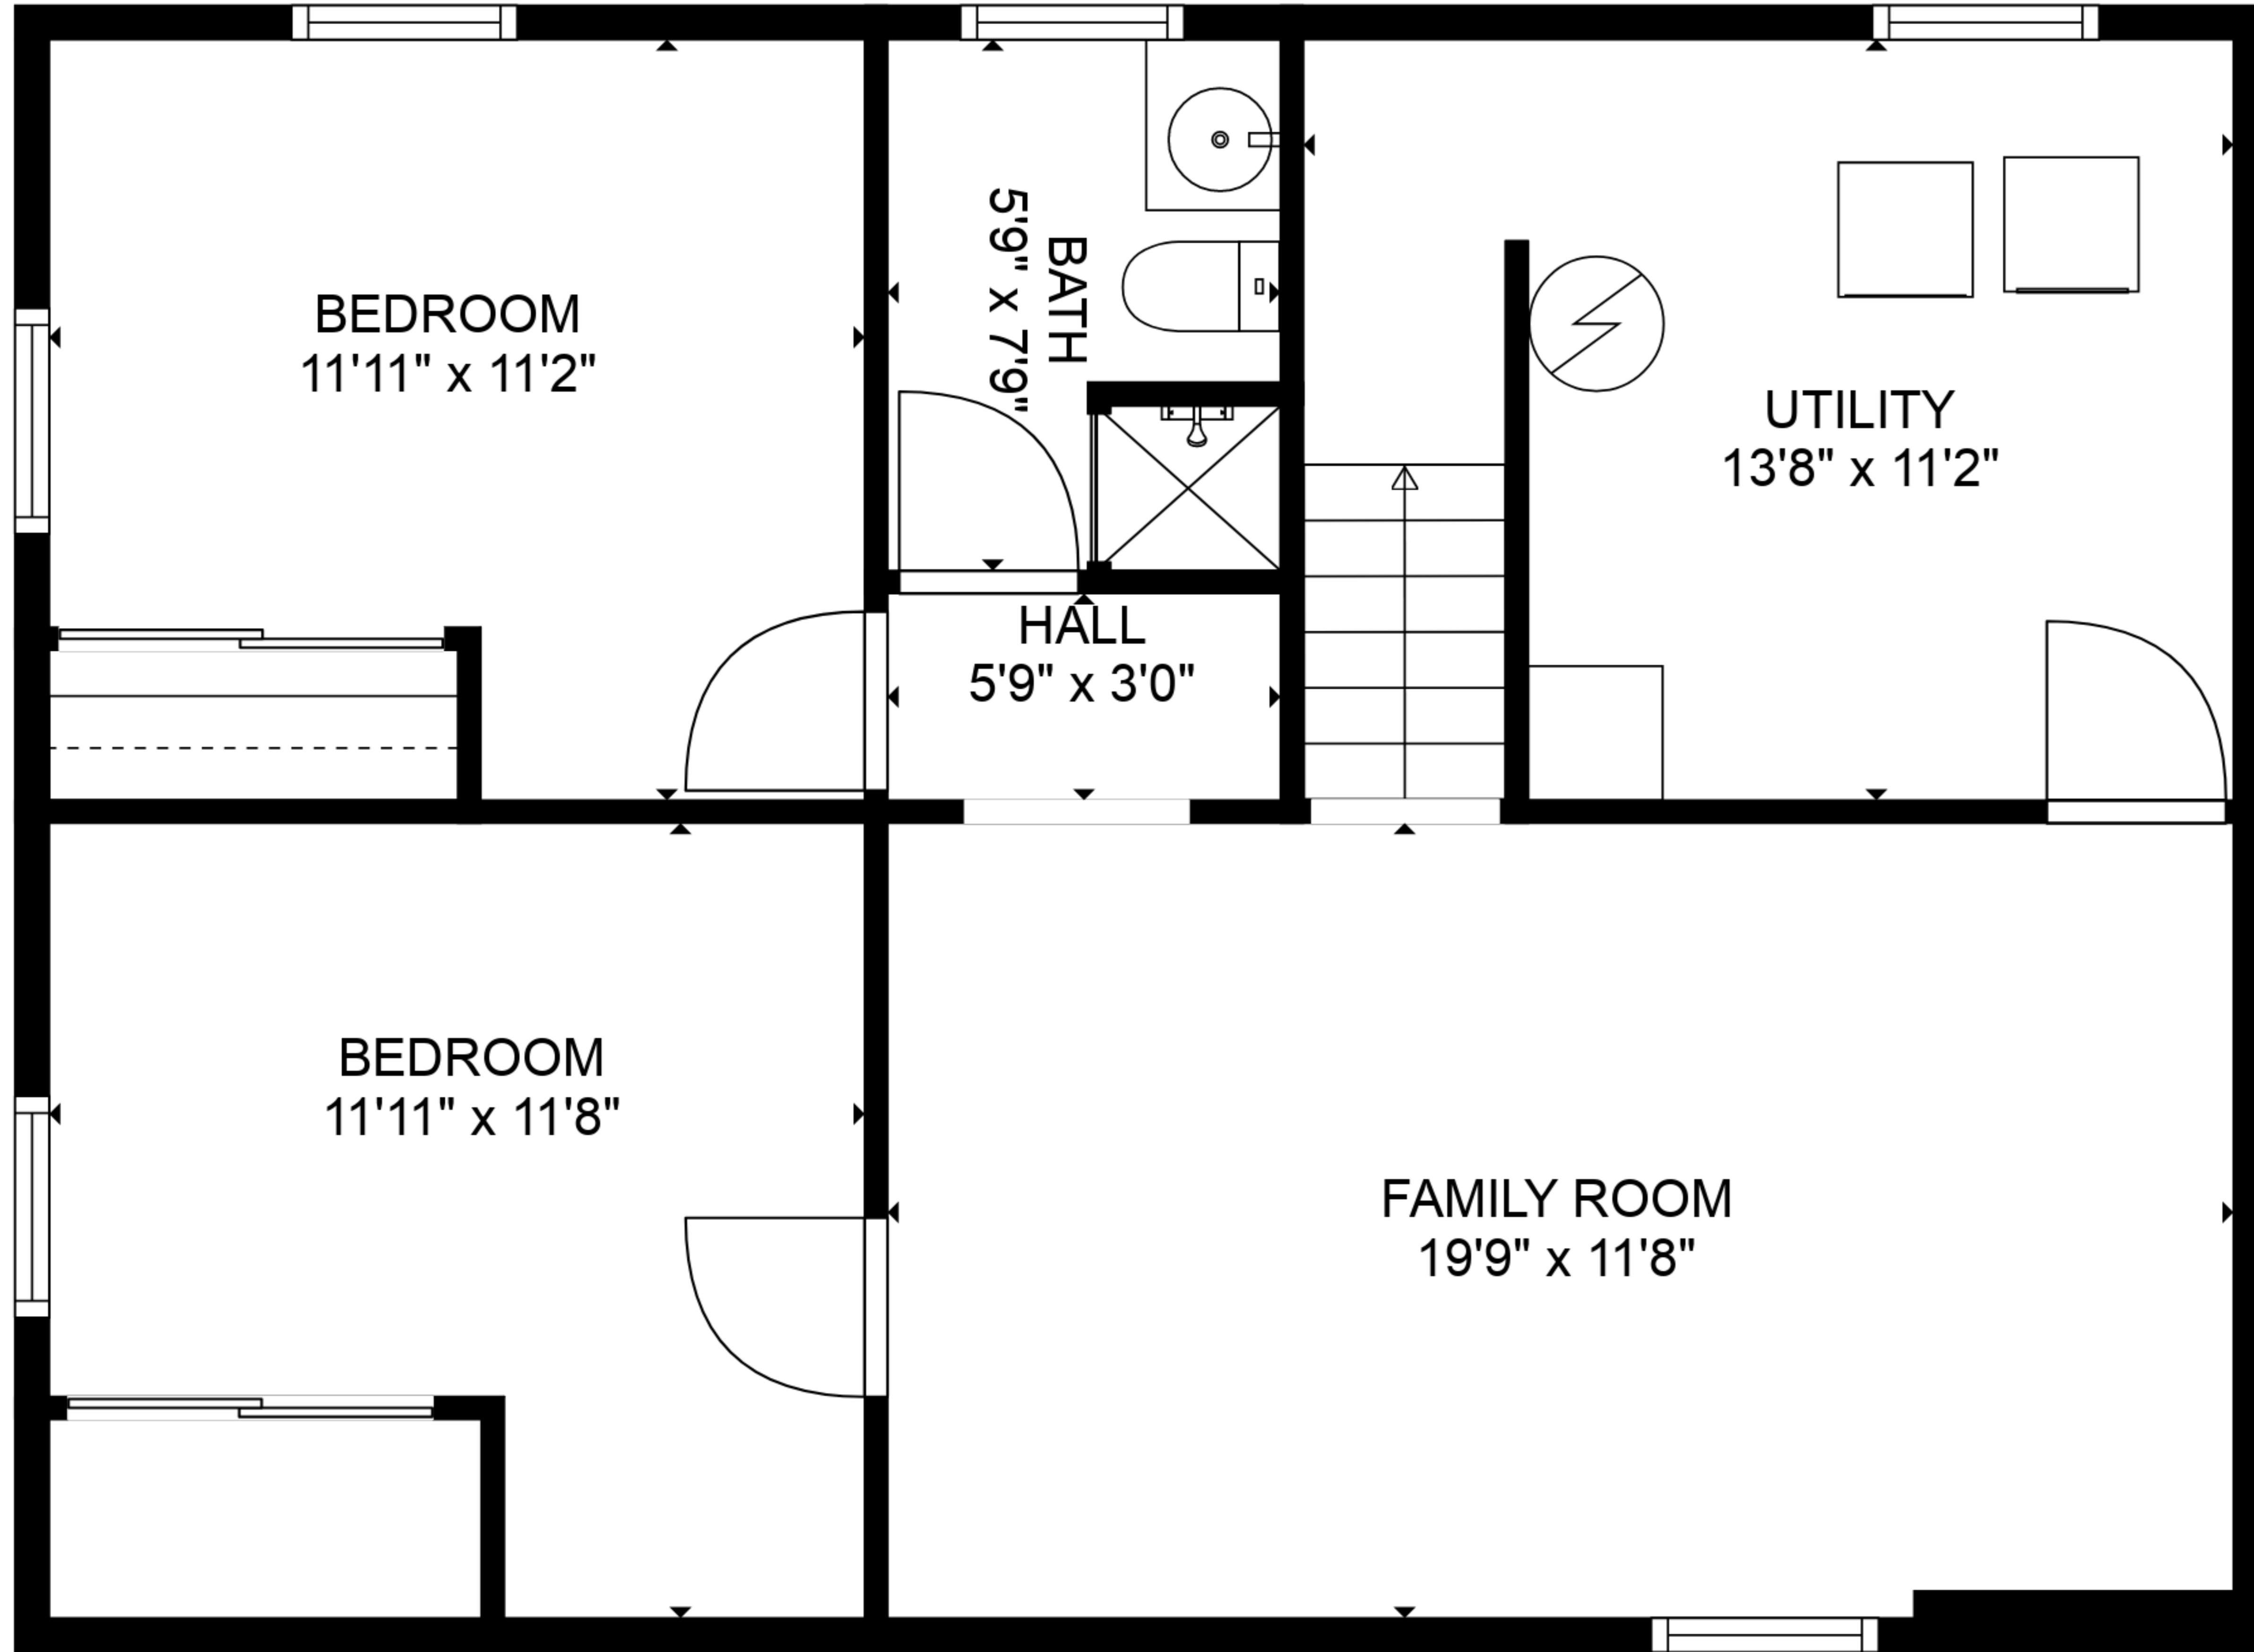

**TOTAL: 1332 sq. ft**

BELOW GROUND: 590 sq. ft, FLOOR 2: 742 sq. ft

EXCLUDED AREAS: UTILITY: 152 sq. ft

SIZES AND DIMENSIONS ARE APPROXIMATE, ACTUAL MAY VARY.

**TOTAL: 1332 sq. ft**  
BELOW GROUND: 590 sq. ft, FLOOR 2: 742 sq. ft  
EXCLUDED AREAS: UTILITY: 152 sq. ft

SIZES AND DIMENSIONS ARE APPROXIMATE, ACTUAL MAY VARY.

FLOOR 1

FLOOR 2

**TOTAL: 1332 sq. ft**  
 BELOW GROUND: 590 sq. ft, FLOOR 2: 742 sq. ft  
 EXCLUDED AREAS: UTILITY: 152 sq. ft

SIZES AND DIMENSIONS ARE APPROXIMATE, ACTUAL MAY VARY.