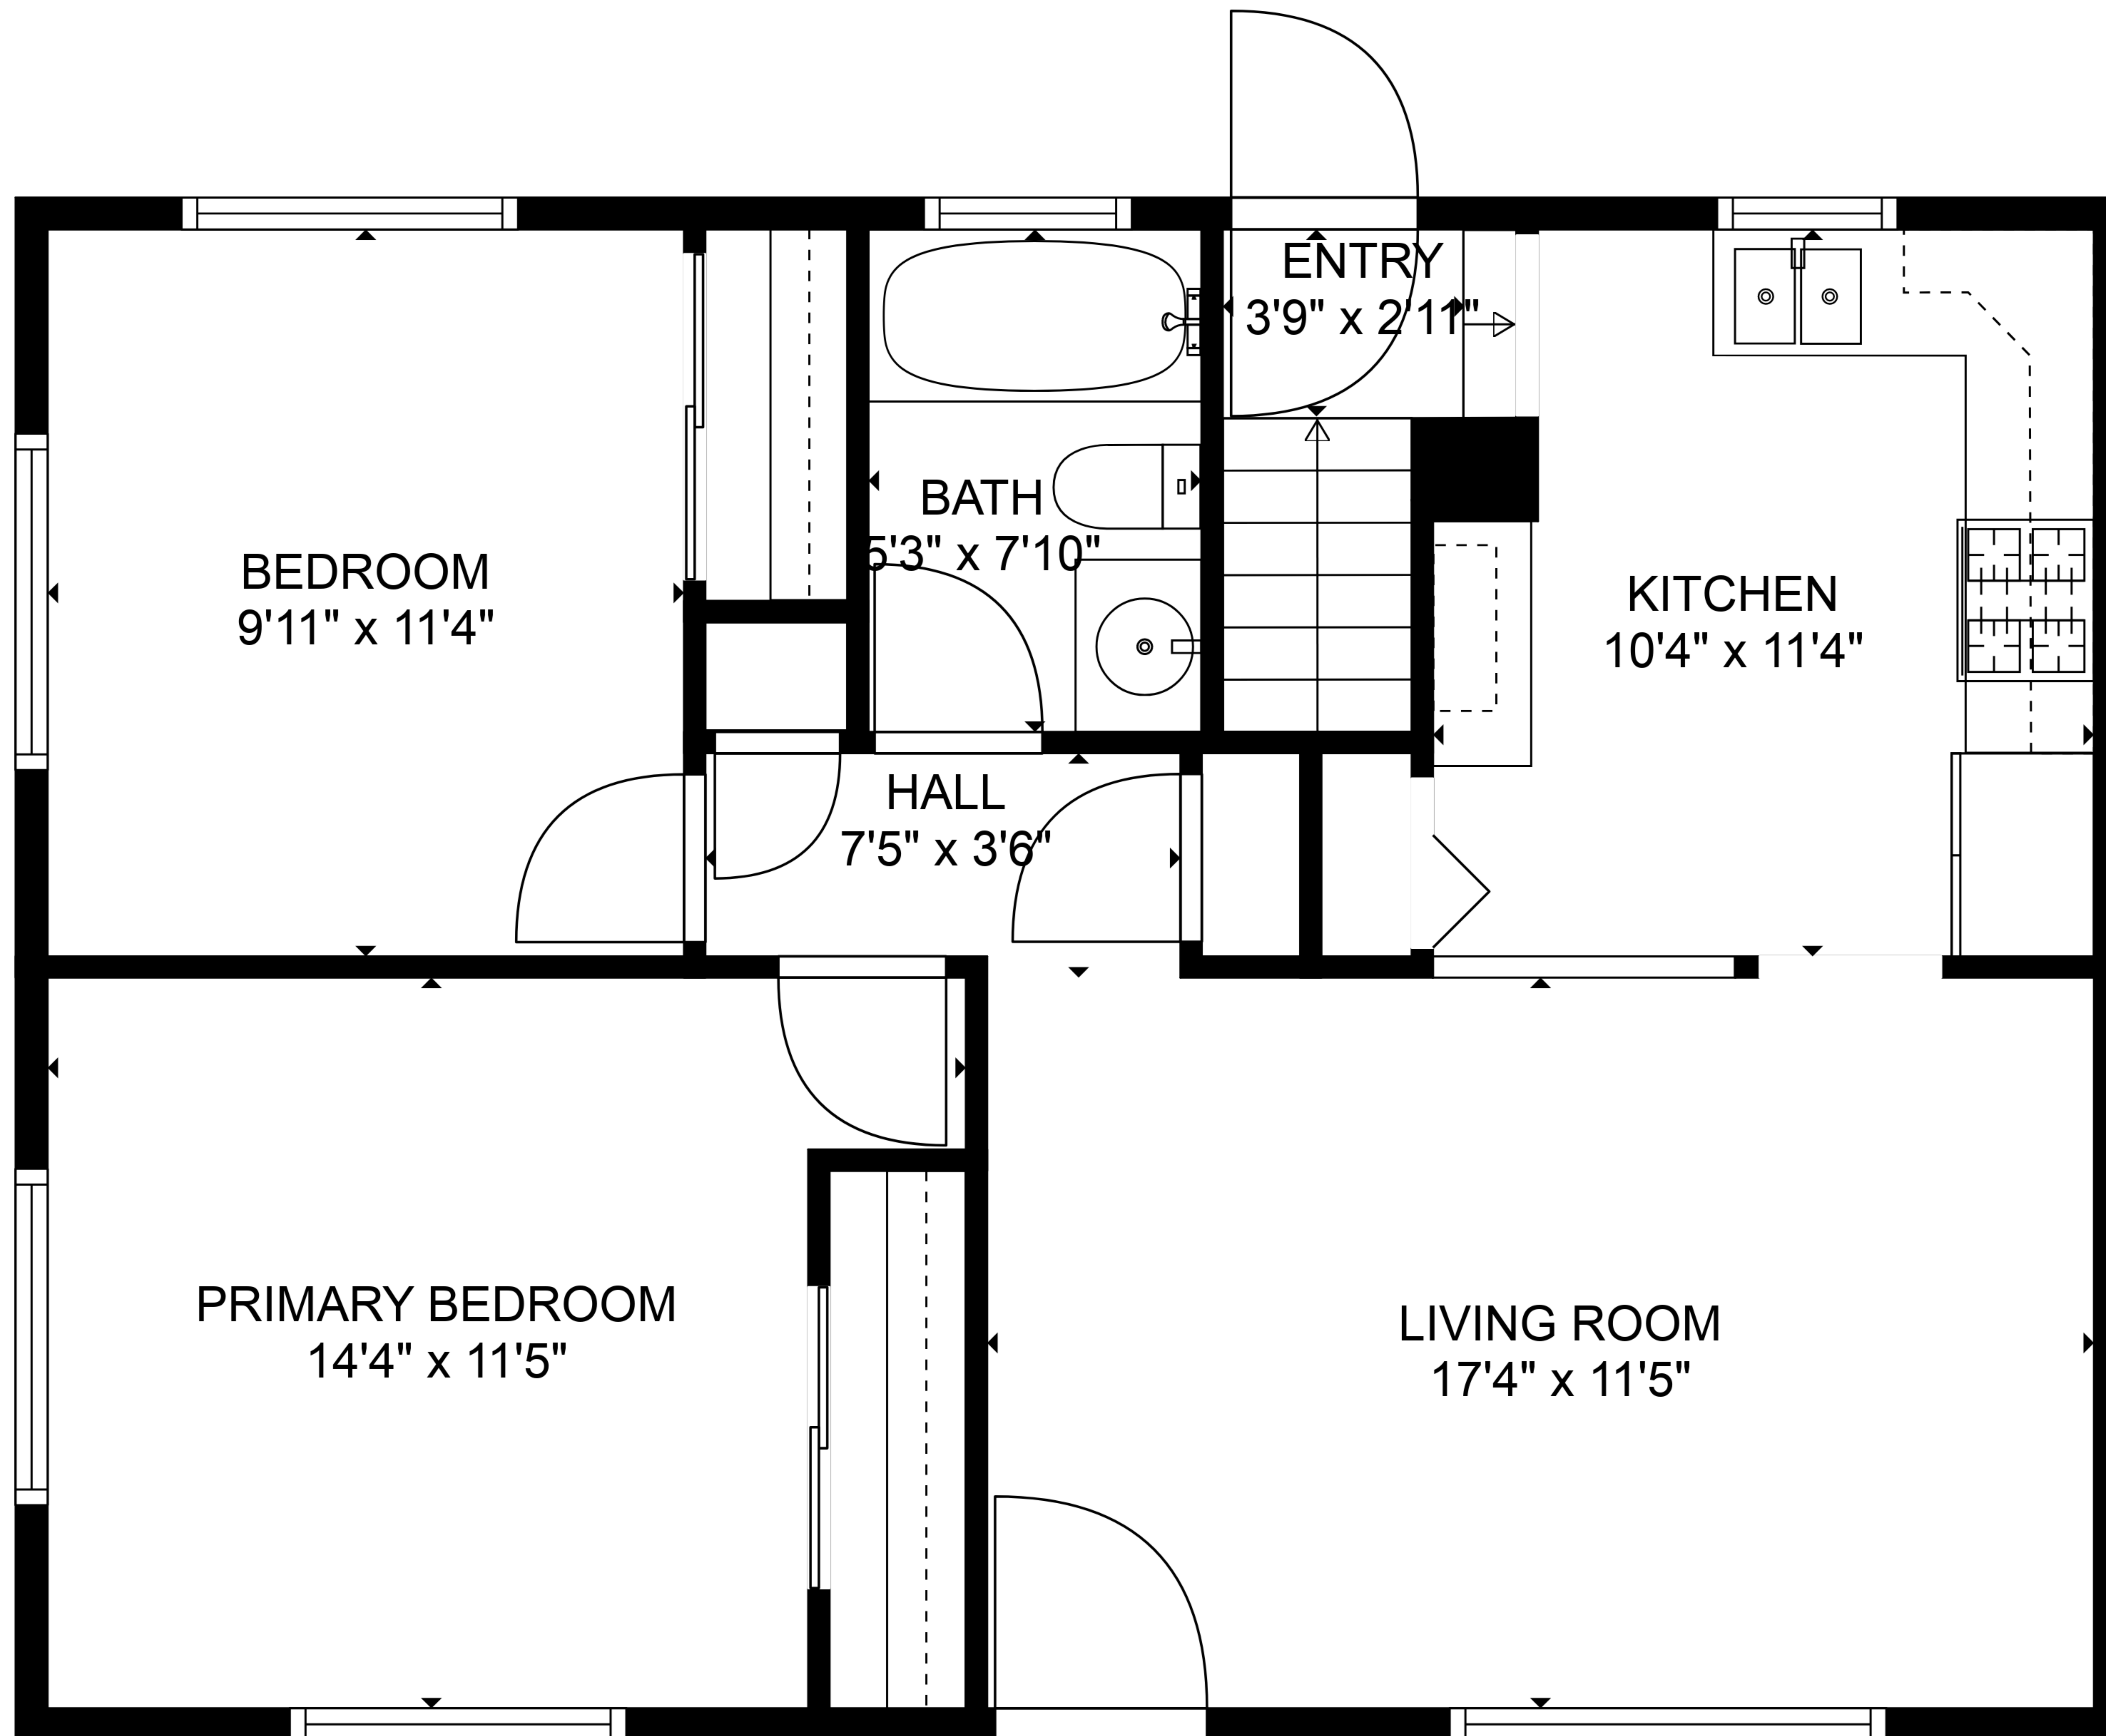

**TOTAL: 1332 sq. ft**

BELOW GROUND: 590 sq. ft, FLOOR 2: 742 sq. ft

EXCLUDED AREAS: UTILITY: 152 sq. ft

SIZES AND DIMENSIONS ARE APPROXIMATE, ACTUAL MAY VARY.

**TOTAL: 1332 sq. ft**  
BELOW GROUND: 590 sq. ft, FLOOR 2: 742 sq. ft  
EXCLUDED AREAS: UTILITY: 152 sq. ft

SIZES AND DIMENSIONS ARE APPROXIMATE, ACTUAL MAY VARY.

FLOOR 1

FLOOR 2

**TOTAL: 1332 sq. ft**  
 BELOW GROUND: 590 sq. ft, FLOOR 2: 742 sq. ft  
 EXCLUDED AREAS: UTILITY: 152 sq. ft

SIZES AND DIMENSIONS ARE APPROXIMATE, ACTUAL MAY VARY.