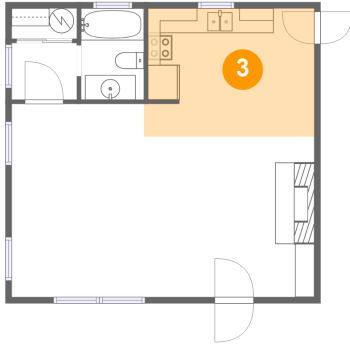

2 Floor 1 - Bedroom

Dimensions: 10'8" x 15'7"
Area: 167 sq. ft
Counted as Living Area:
Yes

Heated: Yes
Finished: Yes
Enclosed: Yes
Contiguous:
Yes
Permitted: Yes
Wet Space: No
Addition: No
Conversion: No

3043 Old Hillsboro Road, Franklin, Williamson County, Tennessee, United States, 37064

3 Floor 1 - Eat-in Kitchen

Dimensions: 13'9" x 10'4"
Area: 139 sq. ft
Counted as Living Area:
Yes

Heated: Yes
Finished: Yes
Enclosed: Yes
Contiguous:
Yes
Permitted: Yes
Wet Space: No
Addition: No
Conversion: No

4 Floor 1 - Living Room

Dimensions: 13'9" x 13'0"
Area: 179 sq. ft
Counted as Living Area:
Yes

Heated: Yes
Finished: Yes
Enclosed: Yes
Contiguous:
Yes
Permitted: Yes
Wet Space: No
Addition: No
Conversion: No