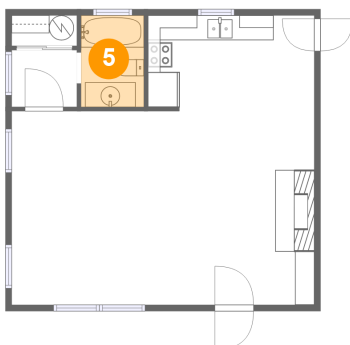

5 Floor 1 - Bath

Dimensions: 5'1" x 7'5"
Area: 37 sq. ft
Counted as Living Area:
Yes

Heated: Yes
Finished: Yes
Enclosed: Yes
Contiguous:
Yes
Permitted: Yes
Wet Space: Yes
Addition: No
Conversion: No