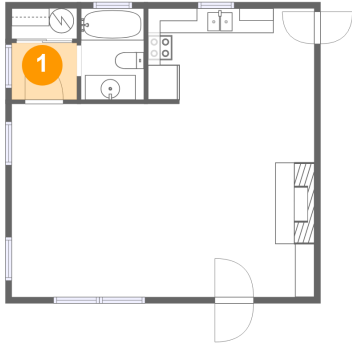

3043 Old Hillsboro Road, Franklin, Williamson County, Tennessee, United States, 37064

Room Dimensions

Floor 1

Total sqft: 620

Living area: 620

#	Room name	Dimensions	Area (sqft)	Counted as Living Area
1	Hall	5'3" x 4'7"	24 sq. ft	Yes
2	Bedroom	10'8" x 15'7"	167 sq. ft	Yes
3	Eat-in Kitchen	13'9" x 10'4"	139 sq. ft	Yes
4	Living Room	13'9" x 13'0"	179 sq. ft	Yes
5	Bath	5'1" x 7'5"	37 sq. ft	Yes

3043 Old Hillsboro Road, Franklin, Williamson County, Tennessee, United States, 37064

1 Floor 1 - Hall

Dimensions: 5'3" x 4'7"
Area: 24 sq. ft
Counted as Living Area:
Yes

Heated: Yes
Finished: Yes
Enclosed: Yes
Contiguous:
Yes
Permitted: Yes
Wet Space: No
Addition: No
Conversion: No

2 Floor 1 - Bedroom

Dimensions: 10'8" x 15'7"
Area: 167 sq. ft
Counted as Living Area:
Yes

Heated: Yes
Finished: Yes
Enclosed: Yes
Contiguous:
Yes
Permitted: Yes
Wet Space: No
Addition: No
Conversion: No

3043 Old Hillsboro Road, Franklin, Williamson County, Tennessee, United States, 37064

3 Floor 1 - Eat-in Kitchen

Dimensions: 13'9" x 10'4"
Area: 139 sq. ft
Counted as Living Area:
Yes

Heated: Yes
Finished: Yes
Enclosed: Yes
Contiguous:
Yes
Permitted: Yes
Wet Space: No
Addition: No
Conversion: No