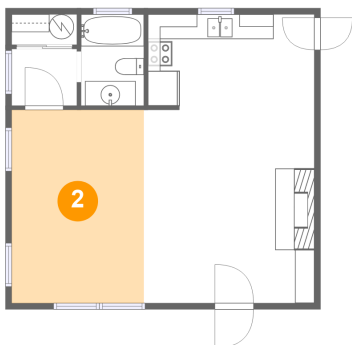

3043 Old Hillsboro Road, Franklin, Williamson County, Tennessee, United States, 37064

Room Dimensions

Floor 1

Total sqft: 620

Living area: 620

#	Room name	Dimensions	Area (sqft)	Counted as Living Area
1	Hall	5'3" x 4'7"	24 sq. ft	Yes
2	Bedroom	10'8" x 15'7"	167 sq. ft	Yes
3	Eat-in Kitchen	13'9" x 10'4"	139 sq. ft	Yes
4	Living Room	13'9" x 13'0"	179 sq. ft	Yes
5	Bath	5'1" x 7'5"	37 sq. ft	Yes

3043 Old Hillsboro Road, Franklin, Williamson County, Tennessee, United States, 37064

1 Floor 1 - Hall

Dimensions: 5'3" x 4'7"
Area: 24 sq. ft
Counted as Living Area:
Yes

Heated: Yes
Finished: Yes
Enclosed: Yes
Contiguous:
Yes
Permitted: Yes
Wet Space: No
Addition: No
Conversion: No

2 Floor 1 - Bedroom

Dimensions: 10'8" x 15'7"
Area: 167 sq. ft
Counted as Living Area:
Yes

Heated: Yes
Finished: Yes
Enclosed: Yes
Contiguous:
Yes
Permitted: Yes
Wet Space: No
Addition: No
Conversion: No

3043 Old Hillsboro Road, Franklin, Williamson County, Tennessee, United States, 37064

3 Floor 1 - Eat-in Kitchen

Dimensions: 13'9" x 10'4"
Area: 139 sq. ft
Counted as Living Area:
Yes

Heated: Yes
Finished: Yes
Enclosed: Yes
Contiguous:
Yes
Permitted: Yes
Wet Space: No
Addition: No
Conversion: No