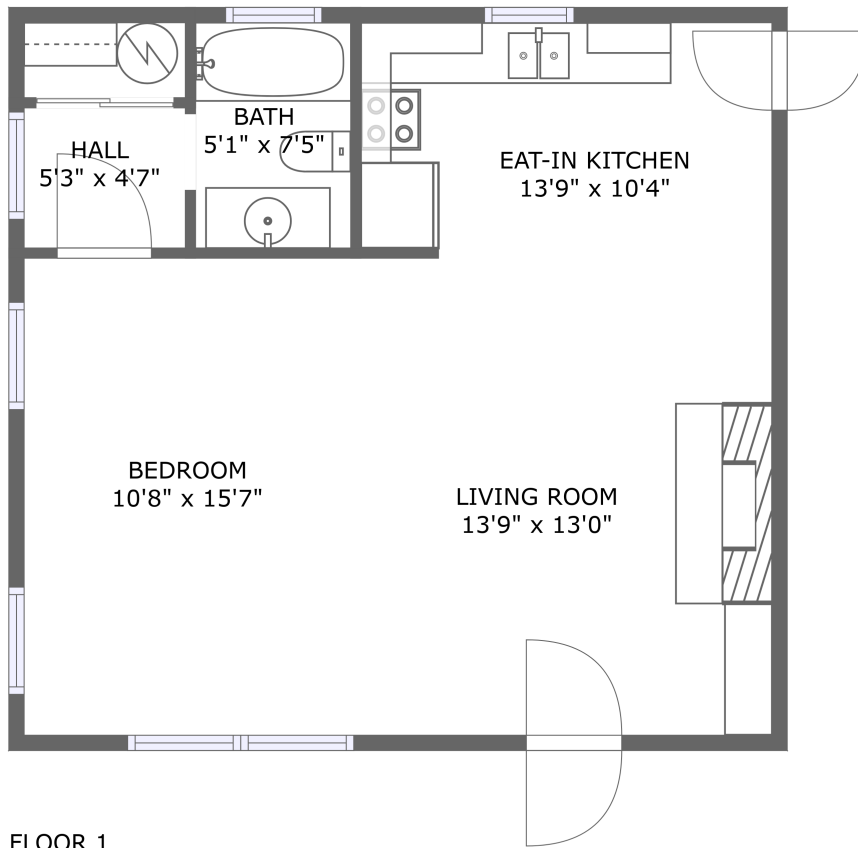

3043 Old Hillsboro Road, Franklin, Williamson County, Tennessee, United States, 37064

Property Summary

0 garages   **1** bedrooms   **1** bathrooms   **0** half baths

1 floors   **620** Gross Living Area sqft   **620** total sqft