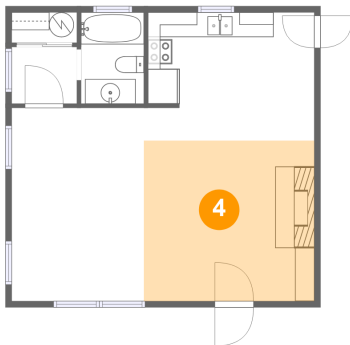

2 Floor 1 - Bedroom

Dimensions: 10'8" x 15'7"
Area: 167 sq. ft
Counted as Living Area:
Yes

Heated: Yes
Finished: Yes
Enclosed: Yes
Contiguous:
Yes
Permitted: Yes
Wet Space: No
Addition: No
Conversion: No

3043 Old Hillsboro Road, Franklin, Williamson County, Tennessee, United States, 37064

3 Floor 1 - Eat-in Kitchen

Dimensions: 13'9" x 10'4"
Area: 139 sq. ft
Counted as Living Area:
Yes

Heated: Yes
Finished: Yes
Enclosed: Yes
Contiguous:
Yes
Permitted: Yes
Wet Space: No
Addition: No
Conversion: No

4 Floor 1 - Living Room

Dimensions: 13'9" x 13'0"
Area: 179 sq. ft
Counted as Living Area:
Yes

Heated: Yes
Finished: Yes
Enclosed: Yes
Contiguous:
Yes
Permitted: Yes
Wet Space: No
Addition: No
Conversion: No