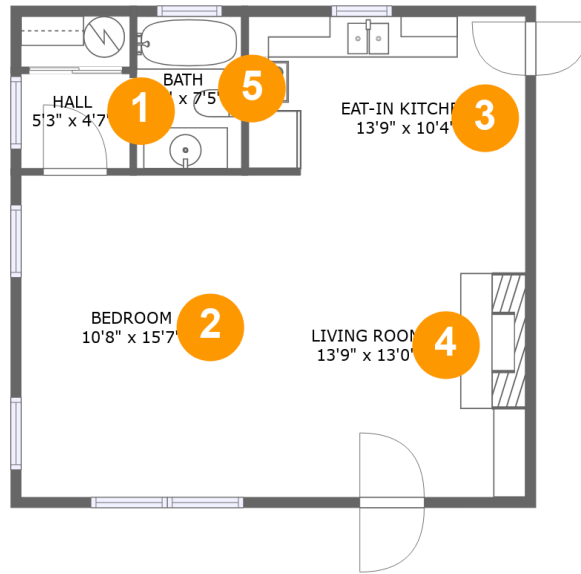

3043 Old Hillsboro Road, Franklin, Williamson County, Tennessee, United States, 37064

Room Dimensions

Floor 1

Total sqft: 620

Living area: 620

#	Room name	Dimensions	Area (sqft)	Counted as Living Area
1	Hall	5'3" x 4'7"	24 sq. ft	Yes
2	Bedroom	10'8" x 15'7"	167 sq. ft	Yes
3	Eat-in Kitchen	13'9" x 10'4"	139 sq. ft	Yes
4	Living Room	13'9" x 13'0"	179 sq. ft	Yes
5	Bath	5'1" x 7'5"	37 sq. ft	Yes

2 Floor 1 - Bedroom

Dimensions: 10'8" x 15'7"
Area: 167 sq. ft
Counted as Living Area:
Yes

Heated: Yes
Finished: Yes
Enclosed: Yes
Contiguous:
Yes
Permitted: Yes
Wet Space: No
Addition: No
Conversion: No

3043 Old Hillsboro Road, Franklin, Williamson County, Tennessee, United States, 37064

3 Floor 1 - Eat-in Kitchen

Dimensions: 13'9" x 10'4"
Area: 139 sq. ft
Counted as Living Area:
Yes

Heated: Yes
Finished: Yes
Enclosed: Yes
Contiguous:
Yes
Permitted: Yes
Wet Space: No
Addition: No
Conversion: No

4 Floor 1 - Living Room

Dimensions: 13'9" x 13'0"
Area: 179 sq. ft
Counted as Living Area:
Yes

Heated: Yes
Finished: Yes
Enclosed: Yes
Contiguous:
Yes
Permitted: Yes
Wet Space: No
Addition: No
Conversion: No