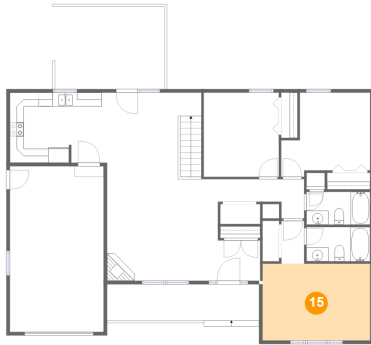

446 Bernard Road, Rocky Mount, Franklin County, Virginia, United States, 24151

15 Floor 2 - Bedroom

Dimensions: 15'4" x 10'11"
Area: 168 sq. ft
Counted as living area: Yes

Heated: Yes
Finished: Yes
Enclosed: Yes
Contiguous: Yes
Permitted: Yes
Wet space: No
Addition: No
Conversion: No