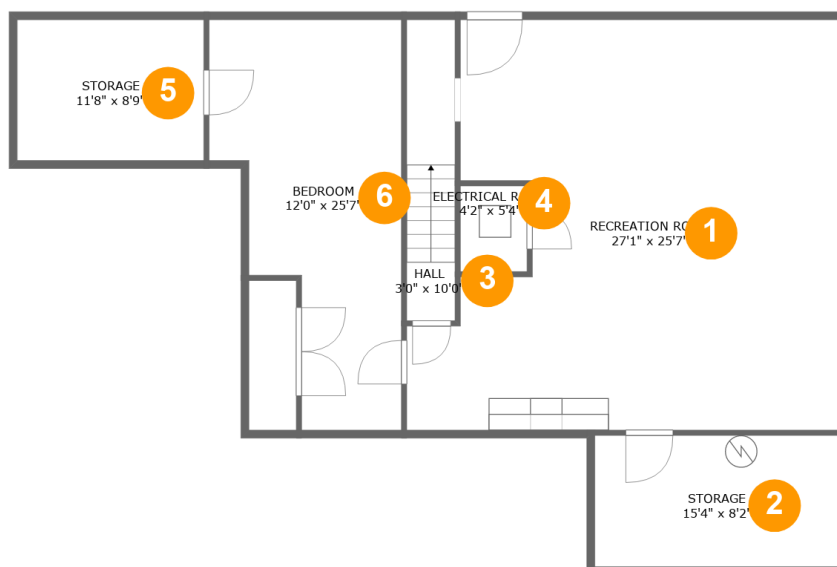

 **3,288**
Total sqft

446 Bernard Road, Rocky Mount, Franklin County, Virginia, United States, 24151

Room dimensions

Floor 1

Total sqft: 1290 Living area: 1007

#		Dimensions	sqft	Counted as living area
1	Recreation Room	27'1" x 25'7"	602 sq. ft	Yes
2	Storage	15'4" x 8'2"	126 sq. ft	No
3	Hall	3'0" x 10'0"	57 sq. ft	Yes
4	Room	4'2" x 5'4"	22 sq. ft	No
5	Storage	11'8" x 8'9"	102 sq. ft	No
6	Bedroom	12'0" x 25'7"	234 sq. ft	Yes

446 Bernard Road, Rocky Mount, Franklin County, Virginia, United States, 24151

Room dimensions

Floor 2

Total sqft: 1998 Living area: 1364

#		Dimensions	sqft	Counted as living area
7	Garage	13'5" x 23'7"	316 sq. ft	No
8	Kitchen	13'10" x 10'0"	138 sq. ft	Yes
9	Hall	3'3" x 6'1"	20 sq. ft	Yes
10	Bedroom	12'8" x 12'0"	126 sq. ft	Yes
11	Outdoor	15'8" x 11'9"	184 sq. ft	No
12	Hall	12'3" x 5'7"	47 sq. ft	Yes
13	Dining Room	13'5" x 12'4"	166 sq. ft	Yes
14	Outdoor	21'8" x 5'2"	112 sq. ft	No
15	Bedroom	15'4" x 10'11"	168 sq. ft	Yes
16	Bedroom	10'8" x 12'0"	129 sq. ft	Yes
17	Living Room	15'9" x 14'6"	229 sq. ft	Yes