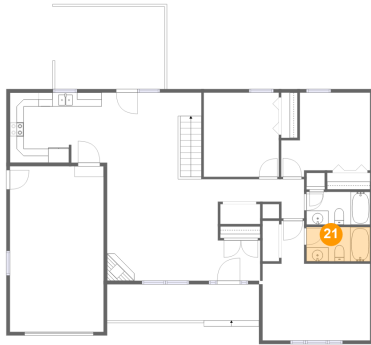

**446 Bernard Road, Rocky Mount, Franklin County,
Virginia, United States, 24151**

21 Floor 2 - Bath

Dimensions: 9'1" x 4'11"
Area: 44 sq. ft
Counted as living area: Yes

Heated: Yes
Finished: Yes
Enclosed: Yes
Contiguous: Yes
Permitted: Yes
Wet space: Yes
Addition: No
Conversion: No