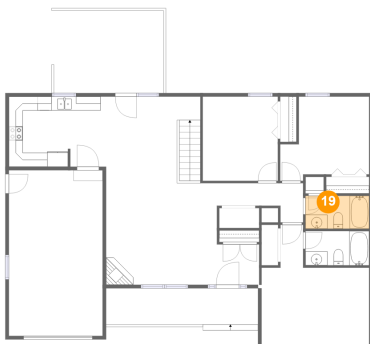

19 Floor 2 - Bath

Dimensions: 9'1" x 4'8"
Area: 43 sq. ft
Counted as living area: Yes

Heated: Yes
Finished: Yes
Enclosed: Yes
Contiguous: Yes
Permitted: Yes
Wet space: Yes
Addition: No
Conversion: No