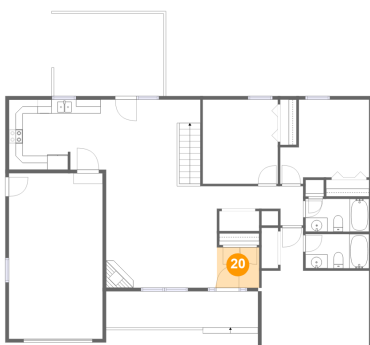

20 Floor 2 - Entry

Dimensions: 6'3" x 5'9"
Area: 35 sq. ft
Counted as living area: Yes

Heated: Yes
Finished: Yes
Enclosed: Yes
Contiguous: Yes
Permitted: Yes
Wet space: No
Addition: No
Conversion: No