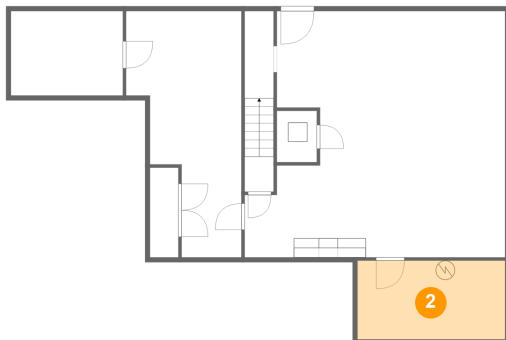

2 Floor 1 - Storage

Dimensions: 15'4" x 8'2"
Area: 126 sq. ft
Counted as living area: No

Heated: No
Finished: No
Enclosed: No
Contiguous: Yes
Permitted: Yes
Wet space: No
Addition: No
Conversion: No