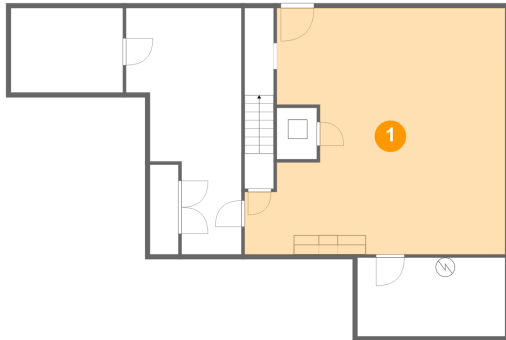

1 Floor 1 - Recreation Room

Dimensions: 27'1" x 25'7"
Area: 602 sq. ft
Counted as living area: Yes

Heated: Yes
Finished: Yes
Enclosed: Yes
Contiguous: Yes
Permitted: Yes
Wet space: No
Addition: No
Conversion: No