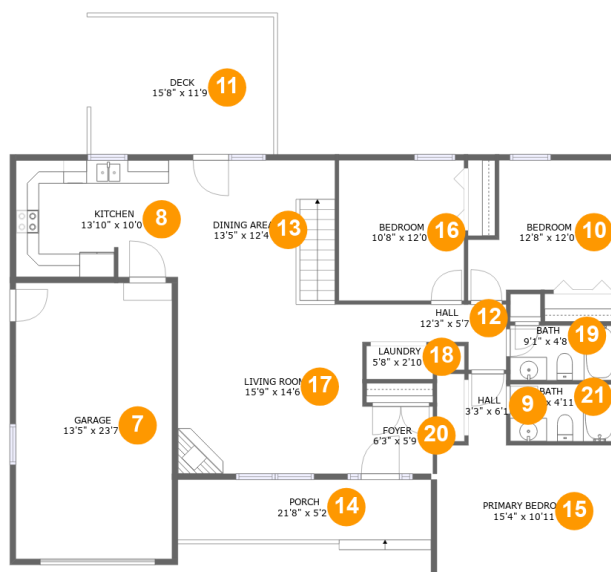

 **3,288**
Total sqft

446 Bernard Road, Rocky Mount, Franklin County, Virginia, United States, 24151

Room dimensions

Floor 1

Total sqft: 1290 Living area: 1007

#		Dimensions	sqft	Counted as living area
1	Recreation Room	27'1" x 25'7"	602 sq. ft	Yes
2	Storage	15'4" x 8'2"	126 sq. ft	No
3	Hall	3'0" x 10'0"	57 sq. ft	Yes
4	Room	4'2" x 5'4"	22 sq. ft	No
5	Storage	11'8" x 8'9"	102 sq. ft	No
6	Bedroom	12'0" x 25'7"	234 sq. ft	Yes

446 Bernard Road, Rocky Mount, Franklin County, Virginia, United States, 24151

Room dimensions

Floor 2

Total sqft: 1998 Living area: 1364

#		Dimensions	sqft	Counted as living area
7	Garage	13'5" x 23'7"	316 sq. ft	No
8	Kitchen	13'10" x 10'0"	138 sq. ft	Yes
9	Hall	3'3" x 6'1"	20 sq. ft	Yes
10	Bedroom	12'8" x 12'0"	126 sq. ft	Yes
11	Outdoor	15'8" x 11'9"	184 sq. ft	No
12	Hall	12'3" x 5'7"	47 sq. ft	Yes
13	Dining Room	13'5" x 12'4"	166 sq. ft	Yes
14	Outdoor	21'8" x 5'2"	112 sq. ft	No
15	Bedroom	15'4" x 10'11"	168 sq. ft	Yes
16	Bedroom	10'8" x 12'0"	129 sq. ft	Yes
17	Living Room	15'9" x 14'6"	229 sq. ft	Yes

Dimensions: 12'3" x 5'7"
Area: 47 sq. ft
Counted as living area: Yes

Heated: Yes
Finished: Yes
Enclosed: Yes
Contiguous: Yes
Permitted: Yes
Wet space: No
Addition: No
Conversion: No

13 Floor 2 - Dining Room