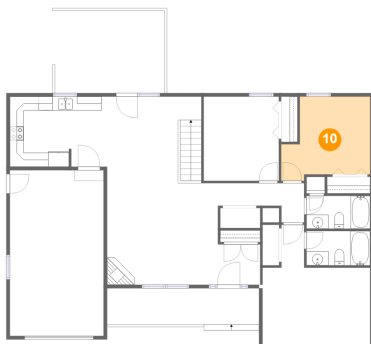

Dimensions: 3'3" x 6'1"
Area: 20 sq. ft
Counted as living area: Yes

Heated: Yes
Finished: Yes
Enclosed: Yes
Contiguous: Yes
Permitted: Yes
Wet space: No
Addition: No
Conversion: No

10 Floor 2 - Bedroom

Dimensions: 12'8" x 12'0"
Area: 126 sq. ft
Counted as living area: Yes