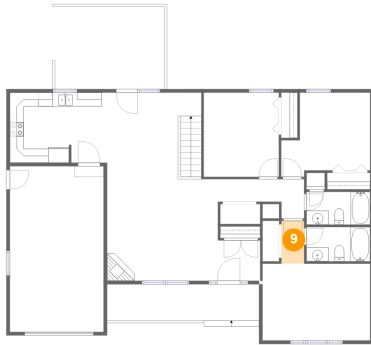

446 Bernard Road, Rocky Mount, Franklin County, Virginia, United States, 24151

9 Floor 2 - Hall

Dimensions: 3'3" x 6'1"
Area: 20 sq. ft
Counted as living area: Yes

Heated: Yes
Finished: Yes
Enclosed: Yes
Contiguous: Yes
Permitted: Yes
Wet space: No
Addition: No
Conversion: No