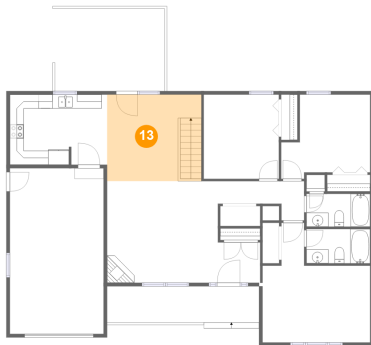

Dimensions: 12'3" x 5'7"
Area: 47 sq. ft
Counted as living area: Yes

Heated: Yes
Finished: Yes
Enclosed: Yes
Contiguous: Yes
Permitted: Yes
Wet space: No
Addition: No
Conversion: No

13 Floor 2 - Dining Room