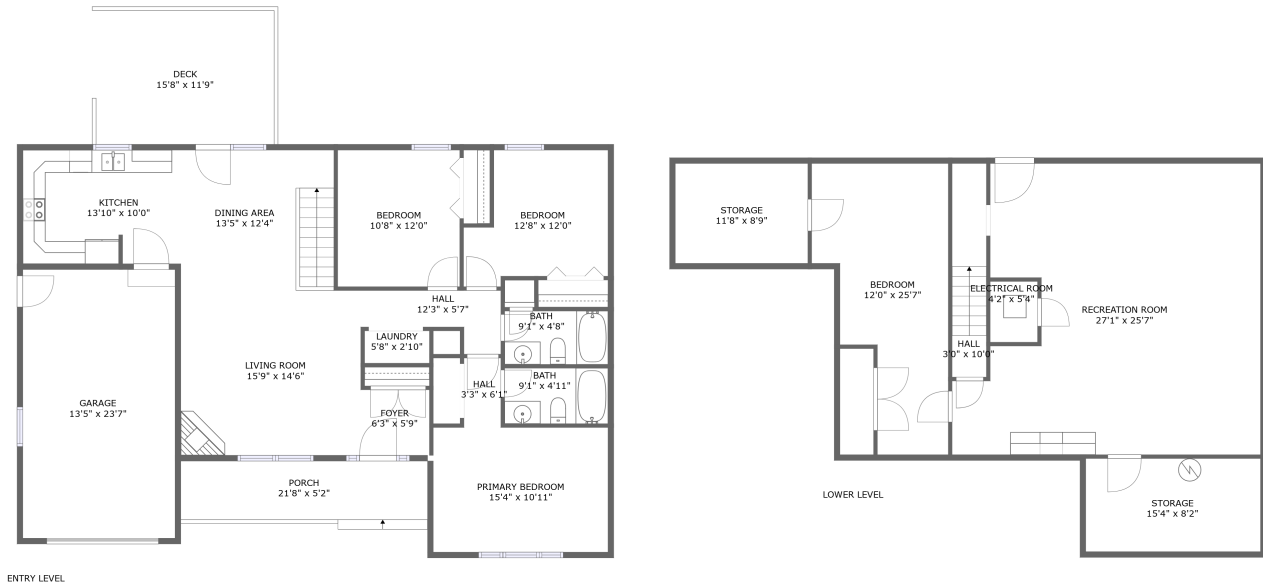

446 Bernard Road, Rocky Mount, Franklin County, Virginia, United States, 24151

Property summary

1 Garages

4 Bedrooms

2 Bathrooms

0 Half baths

2 Floors

2,371
Gross living
area sqft

3,288
Total sqft