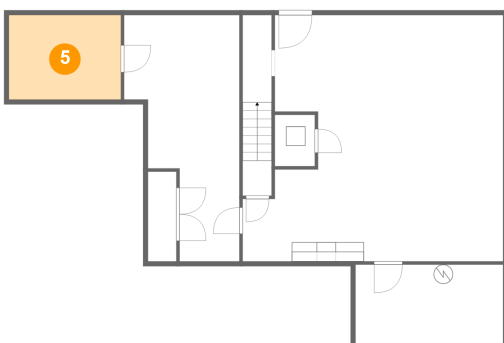

5 Floor 1 - Storage

Dimensions: 11'8" x 8'9"
Area: 102 sq. ft
Counted as living area: No

Heated: No
Finished: No
Enclosed: No
Contiguous: Yes
Permitted: Yes
Wet space: No
Addition: No
Conversion: No