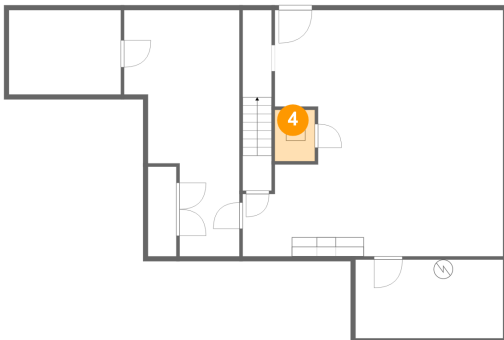

2 Floor 1 - Storage

Dimensions: 15'4" x 8'2"
Area: 126 sq. ft
Counted as living area: No

Heated: No
Finished: No
Enclosed: No
Contiguous: Yes
Permitted: Yes
Wet space: No
Addition: No
Conversion: No

446 Bernard Road, Rocky Mount, Franklin County, Virginia, United States, 24151

3 Floor 1 - Hall

Dimensions: 3'0" x 10'0"
Area: 57 sq. ft
Counted as living area: Yes

Heated: Yes
Finished: Yes
Enclosed: Yes
Contiguous: Yes
Permitted: Yes
Wet space: No
Addition: No
Conversion: No

4 Floor 1 - Room