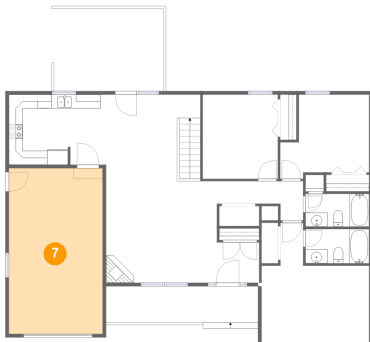

7 Floor 2 - Garage

Dimensions: 13'5" x 23'7"
Area: 316 sq. ft
Counted as living area: No

Heated: No
Finished: No
Enclosed: Yes
Contiguous: Yes
Permitted: Yes
Wet space: No
Addition: No
Conversion: No