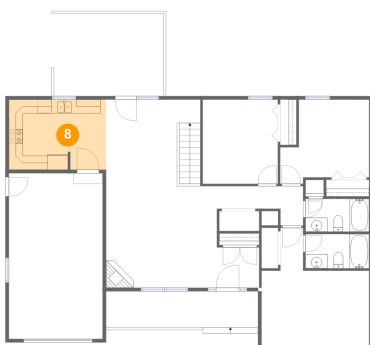

8 Floor 2 - Kitchen

Dimensions: 13'10" x 10'0"
Area: 138 sq. ft
Counted as living area: Yes

Heated: Yes
Finished: Yes
Enclosed: Yes
Contiguous: Yes
Permitted: Yes
Wet space: No
Addition: No
Conversion: No