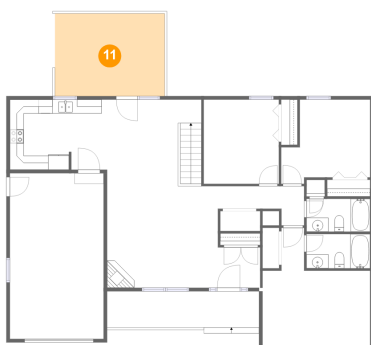

Dimensions: 3'3" x 6'1"
Area: 20 sq. ft
Counted as living area: Yes

Heated: Yes
Finished: Yes
Enclosed: Yes
Contiguous: Yes
Permitted: Yes
Wet space: No
Addition: No
Conversion: No

10 Floor 2 - Bedroom

Dimensions: 12'8" x 12'0"
Area: 126 sq. ft
Counted as living area: Yes

Heated: Yes
Finished: Yes
Enclosed: Yes
Contiguous: Yes
Permitted: Yes
Wet space: No
Addition: No
Conversion: No

11 Floor 2 - Outdoor

Dimensions: 15'8" x 11'9"
Area: 184 sq. ft
Counted as living area: No