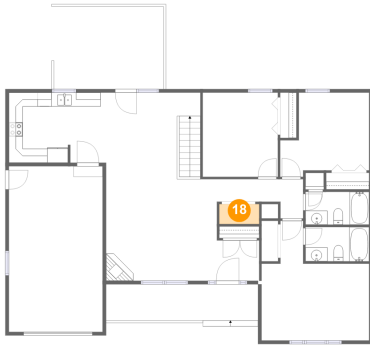

446 Bernard Road, Rocky Mount, Franklin County, Virginia, United States, 24151

18 Floor 2 - Utility

Dimensions: 5'8" x 2'10"
Area: 16 sq. ft
Counted as living area: Yes

Heated: Yes
Finished: Yes
Enclosed: Yes
Contiguous: Yes
Permitted: Yes
Wet space: No
Addition: No
Conversion: No