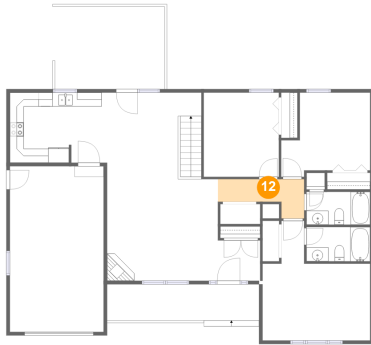

446 Bernard Road, Rocky Mount, Franklin County, Virginia, United States, 24151

12 Floor 2 - Hall

Dimensions: 12'3" x 5'7"
Area: 47 sq. ft
Counted as living area: Yes

Heated: Yes
Finished: Yes
Enclosed: Yes
Contiguous: Yes
Permitted: Yes
Wet space: No
Addition: No
Conversion: No