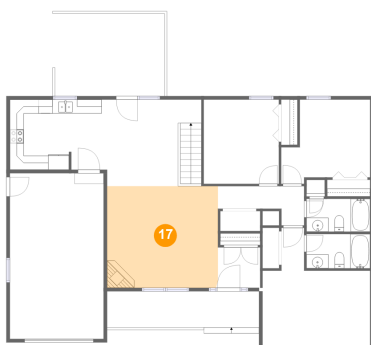

17 Floor 2 - Living Room

Dimensions: 15'9" x 14'6"
Area: 229 sq. ft
Counted as living area: Yes

Heated: Yes
Finished: Yes
Enclosed: Yes
Contiguous: Yes
Permitted: Yes
Wet space: No
Addition: No
Conversion: No