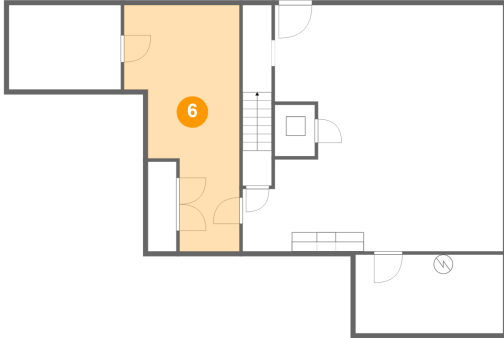

446 Bernard Road, Rocky Mount, Franklin County, Virginia, United States, 24151

6 Floor 1 - Bedroom

Dimensions: 12'0" x 25'7"
Area: 234 sq. ft
Counted as living area: Yes

Heated: Yes
Finished: Yes
Enclosed: Yes
Contiguous: Yes
Permitted: Yes
Wet space: No
Addition: No
Conversion: No