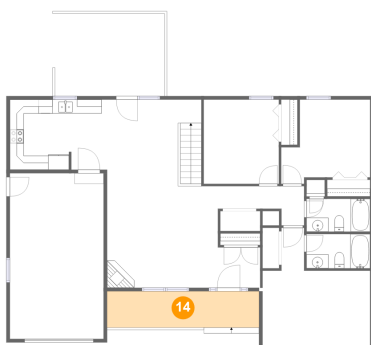

14 Floor 2 - Outdoor

Dimensions: 21'8" x 5'2"
Area: 112 sq. ft
Counted as living area: No

Heated: No
Finished: Yes
Enclosed: No
Contiguous: Yes
Permitted: Yes
Wet space: No
Addition: No
Conversion: No