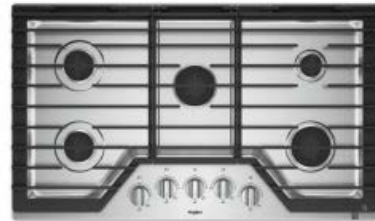

Designer Appointed Features | KITCHEN APPLIANCES

Designer Appointed Features are home details and finishes curated by the talented design professionals responsible for the distinctive looks found in our model homes.

1 RANGE

WHIRLPOOL
WCG55US6H / 36"

2 VENT HOOD

WHIRLPOOL
36" CANOPY HOOD / WVVW7336JS

3 WALL OVEN

WHIRLPOOL
DW OVEN / WOD77ECOHS

4 MICROWAVE

WHIRLPOOL
2.2 CU FT / WMC50522HZ

5 DISHWASHER

WHIRLPOOL
24" DISHWASHER / WDT530522HZ

1