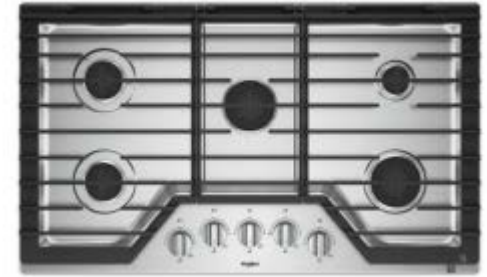

Designer Appointed Features | KITCHEN APPLIANCES

Designer Appointed Features are home details and finishes curated by the talented design professionals responsible for the distinctive looks found in our model homes.

1 REFRIGERATOR

NA

Color | Size or Description

2 RANGE

WHIRLPOOL

WCG55US6H / 36"

3 VENT HOOD

WHIRLPOOL

36" CANOPY HOOD / WVW7336JS

4 WALL OVEN

WHIRLPOOL

DW OVEN / WOD77ECOHS

5 MICROWAVE

WHIRLPOOL

2.2 CU FT / WMC50522HZ

6 DISHWASHER

WHIRLPOOL

24" DISHWASHER / WDT530522HZ