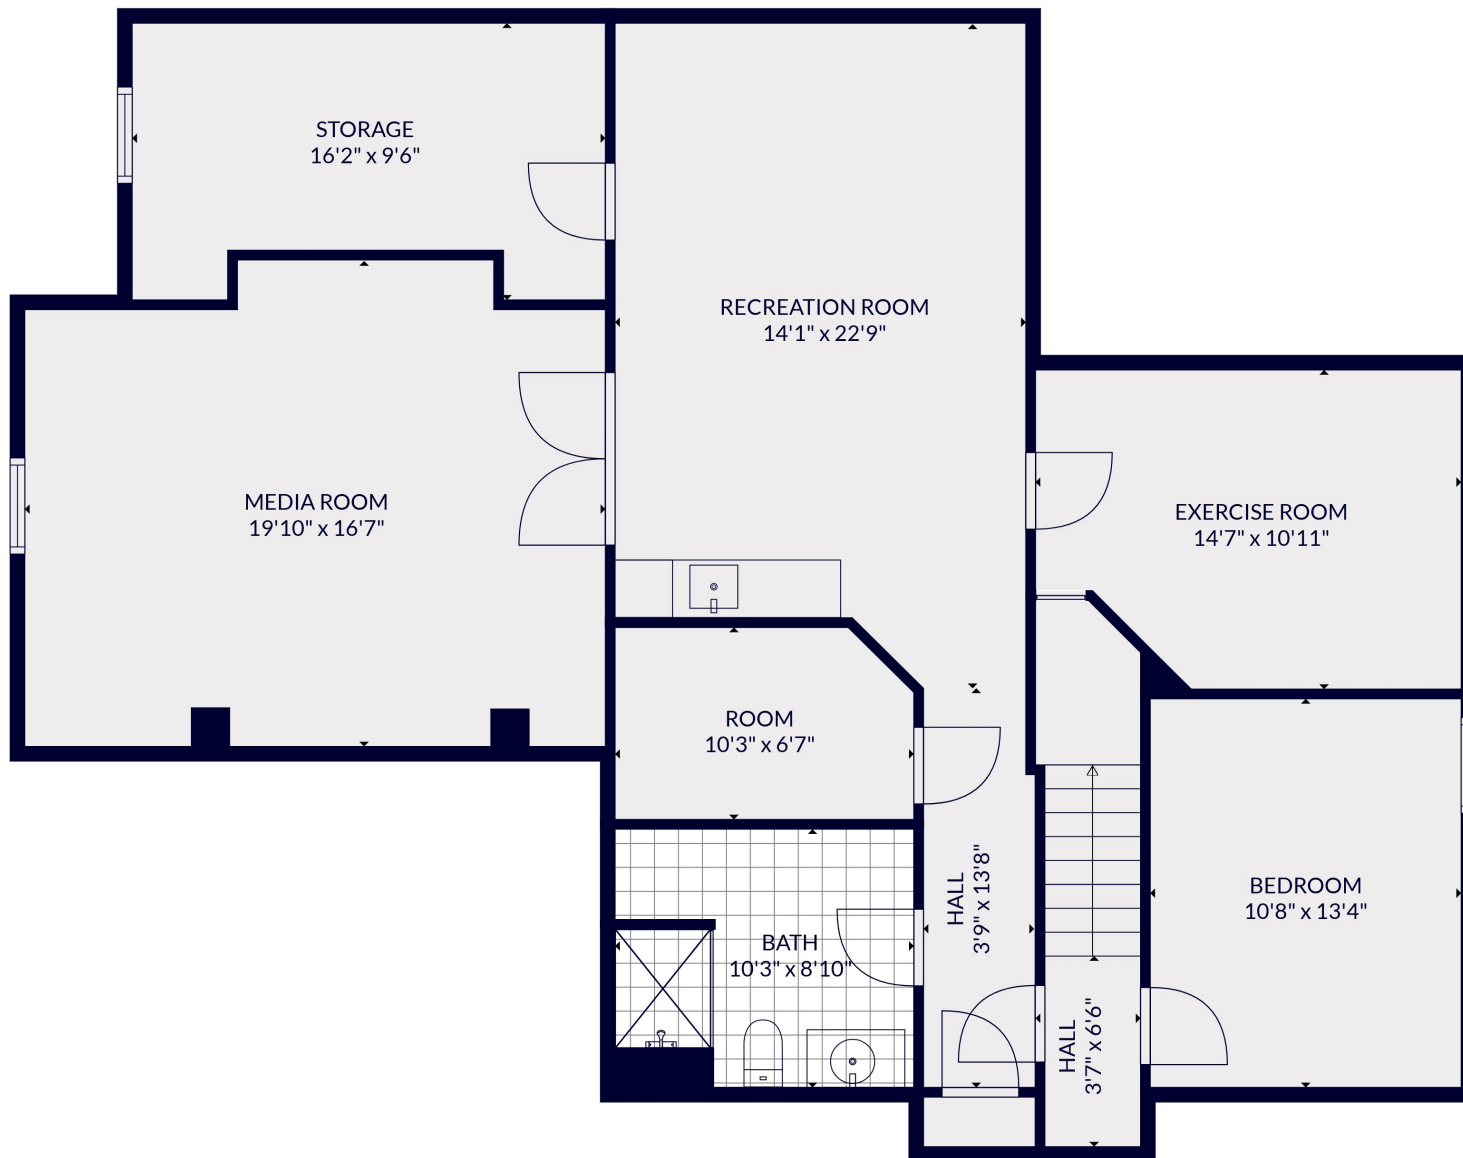

FLOOR 2

FLOOR 3

FLOOR 1

Total scanned area: 4931 sq. ft

MEASUREMENTS ARE CALCULATED BY CUBICASA TECHNOLOGY. DEEMED HIGHLY RELIABLE BUT NOT GUARANTEED.

Total scanned area: 4931 sq. ft

MEASUREMENTS ARE CALCULATED BY CUBICASA TECHNOLOGY. DEEMED HIGHLY RELIABLE BUT NOT GUARANTEED.

Total scanned area: 4931 sq. ft

MEASUREMENTS ARE CALCULATED BY CUBICASA TECHNOLOGY. DEEMED HIGHLY RELIABLE BUT NOT GUARANTEED.

Total scanned area: 4931 sq. ft

MEASUREMENTS ARE CALCULATED BY CUBICASA TECHNOLOGY. DEEMED HIGHLY RELIABLE BUT NOT GUARANTEED.