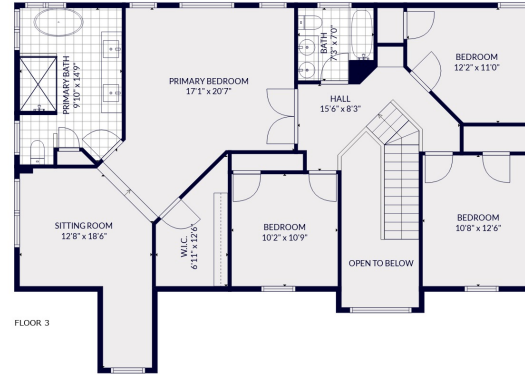

FLOOR 2

FLOOR 3

FLOOR 1

Total scanned area: 4931 sq. ft

MEASUREMENTS ARE CALCULATED BY CUBICASA TECHNOLOGY. DEEMED HIGHLY RELIABLE BUT NOT GUARANTEED.

Total scanned area: 4931 sq. ft

MEASUREMENTS ARE CALCULATED BY CUBICASA TECHNOLOGY. DEEMED HIGHLY RELIABLE BUT NOT GUARANTEED.

Total scanned area: 4931 sq. ft

MEASUREMENTS ARE CALCULATED BY CUBICASA TECHNOLOGY. DEEMED HIGHLY RELIABLE BUT NOT GUARANTEED.

Total scanned area: 4931 sq. ft

MEASUREMENTS ARE CALCULATED BY CUBICASA TECHNOLOGY. DEEMED HIGHLY RELIABLE BUT NOT GUARANTEED.