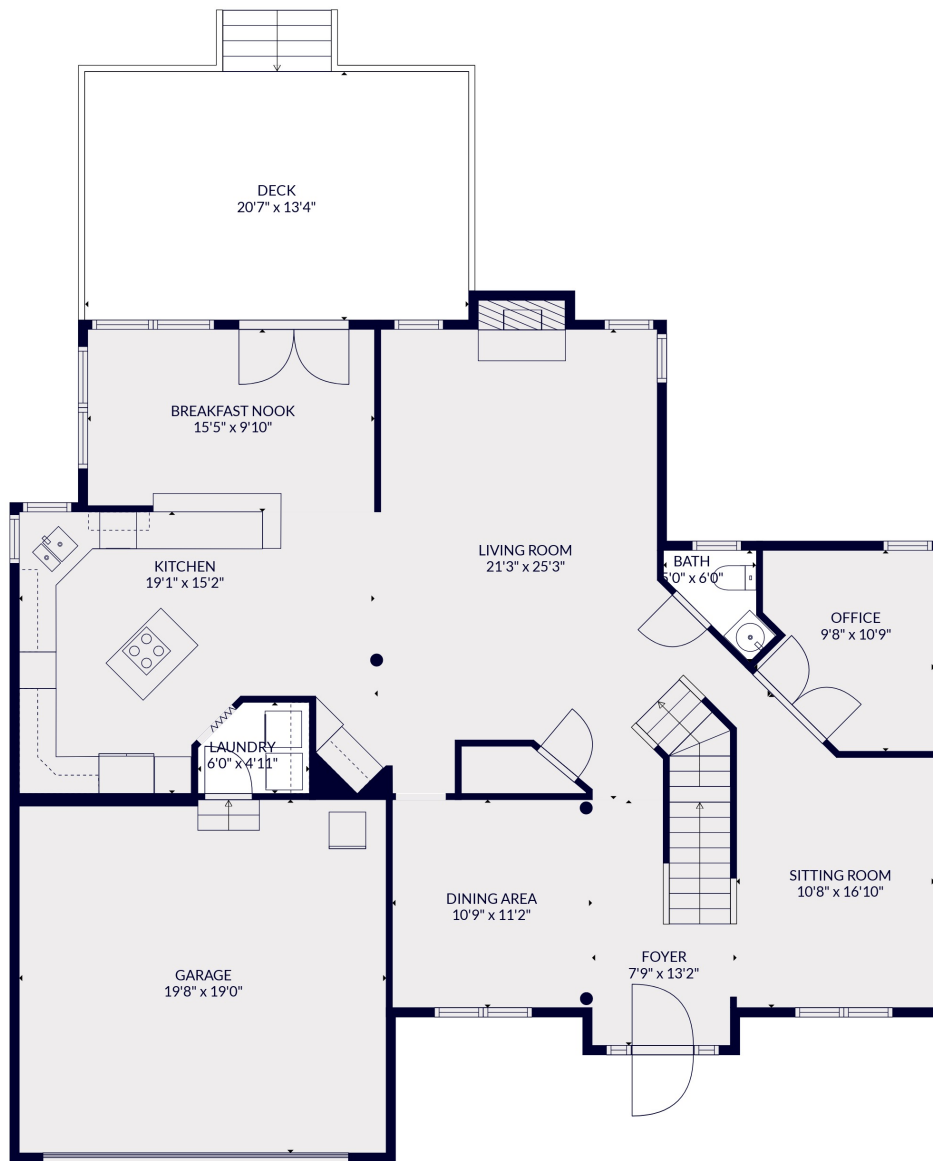

FLOOR 2

FLOOR 3

FLOOR 1

Total scanned area: 4931 sq. ft

MEASUREMENTS ARE CALCULATED BY CUBICASA TECHNOLOGY. DEEMED HIGHLY RELIABLE BUT NOT GUARANTEED.

Total scanned area: 4931 sq. ft

MEASUREMENTS ARE CALCULATED BY CUBICASA TECHNOLOGY. DEEMED HIGHLY RELIABLE BUT NOT GUARANTEED.

Total scanned area: 4931 sq. ft

MEASUREMENTS ARE CALCULATED BY CUBICASA TECHNOLOGY. DEEMED HIGHLY RELIABLE BUT NOT GUARANTEED.

Total scanned area: 4931 sq. ft

MEASUREMENTS ARE CALCULATED BY CUBICASA TECHNOLOGY. DEEMED HIGHLY RELIABLE BUT NOT GUARANTEED.