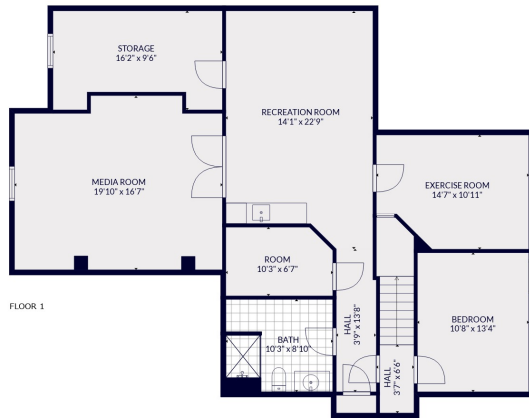

FLOOR 2

FLOOR 3

FLOOR 1

Total scanned area: 4931 sq. ft

MEASUREMENTS ARE CALCULATED BY CUBICASA TECHNOLOGY. DEEMED HIGHLY RELIABLE BUT NOT GUARANTEED.

Total scanned area: 4931 sq. ft

MEASUREMENTS ARE CALCULATED BY CUBICASA TECHNOLOGY. DEEMED HIGHLY RELIABLE BUT NOT GUARANTEED.

Total scanned area: 4931 sq. ft

MEASUREMENTS ARE CALCULATED BY CUBICASA TECHNOLOGY. DEEMED HIGHLY RELIABLE BUT NOT GUARANTEED.

Total scanned area: 4931 sq. ft

MEASUREMENTS ARE CALCULATED BY CUBICASA TECHNOLOGY. DEEMED HIGHLY RELIABLE BUT NOT GUARANTEED.