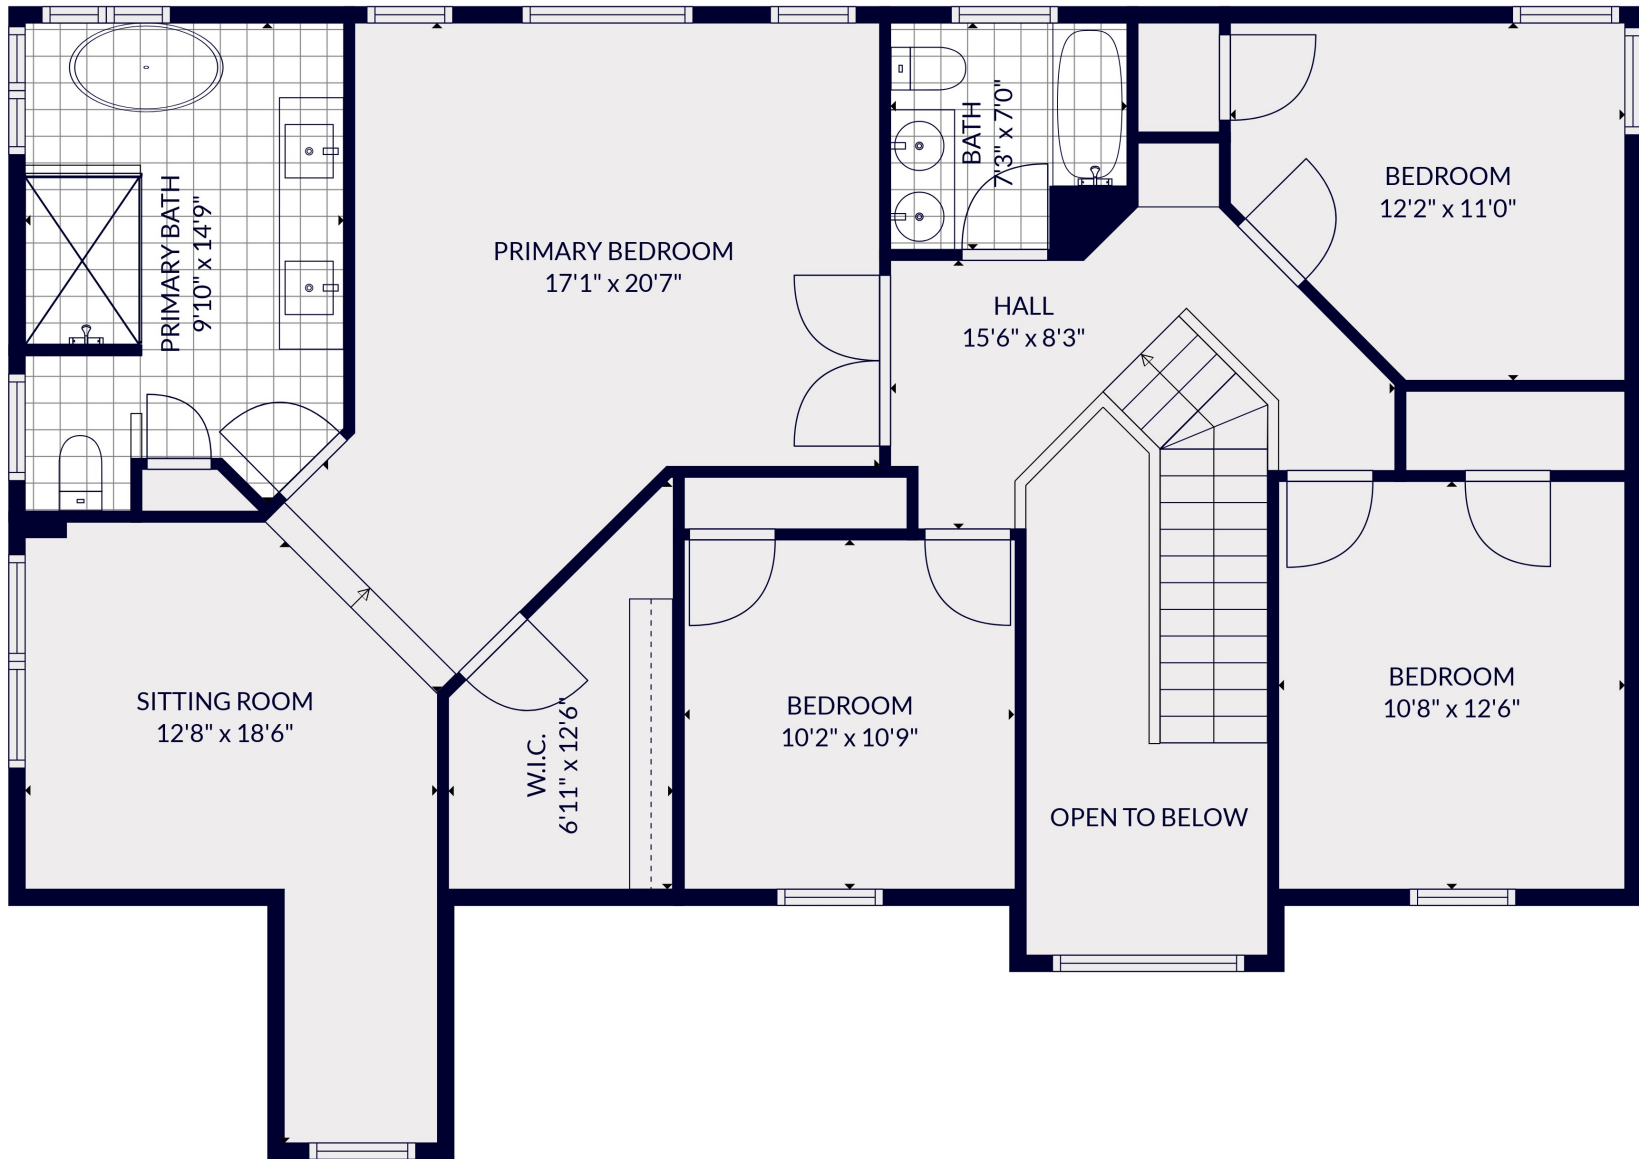

FLOOR 2

FLOOR 3

FLOOR 1

Total scanned area: 4931 sq. ft

MEASUREMENTS ARE CALCULATED BY CUBICASA TECHNOLOGY. DEEMED HIGHLY RELIABLE BUT NOT GUARANTEED.

Total scanned area: 4931 sq. ft

MEASUREMENTS ARE CALCULATED BY CUBICASA TECHNOLOGY. DEEMED HIGHLY RELIABLE BUT NOT GUARANTEED.

Total scanned area: 4931 sq. ft

MEASUREMENTS ARE CALCULATED BY CUBICASA TECHNOLOGY. DEEMED HIGHLY RELIABLE BUT NOT GUARANTEED.

Total scanned area: 4931 sq. ft

MEASUREMENTS ARE CALCULATED BY CUBICASA TECHNOLOGY. DEEMED HIGHLY RELIABLE BUT NOT GUARANTEED.