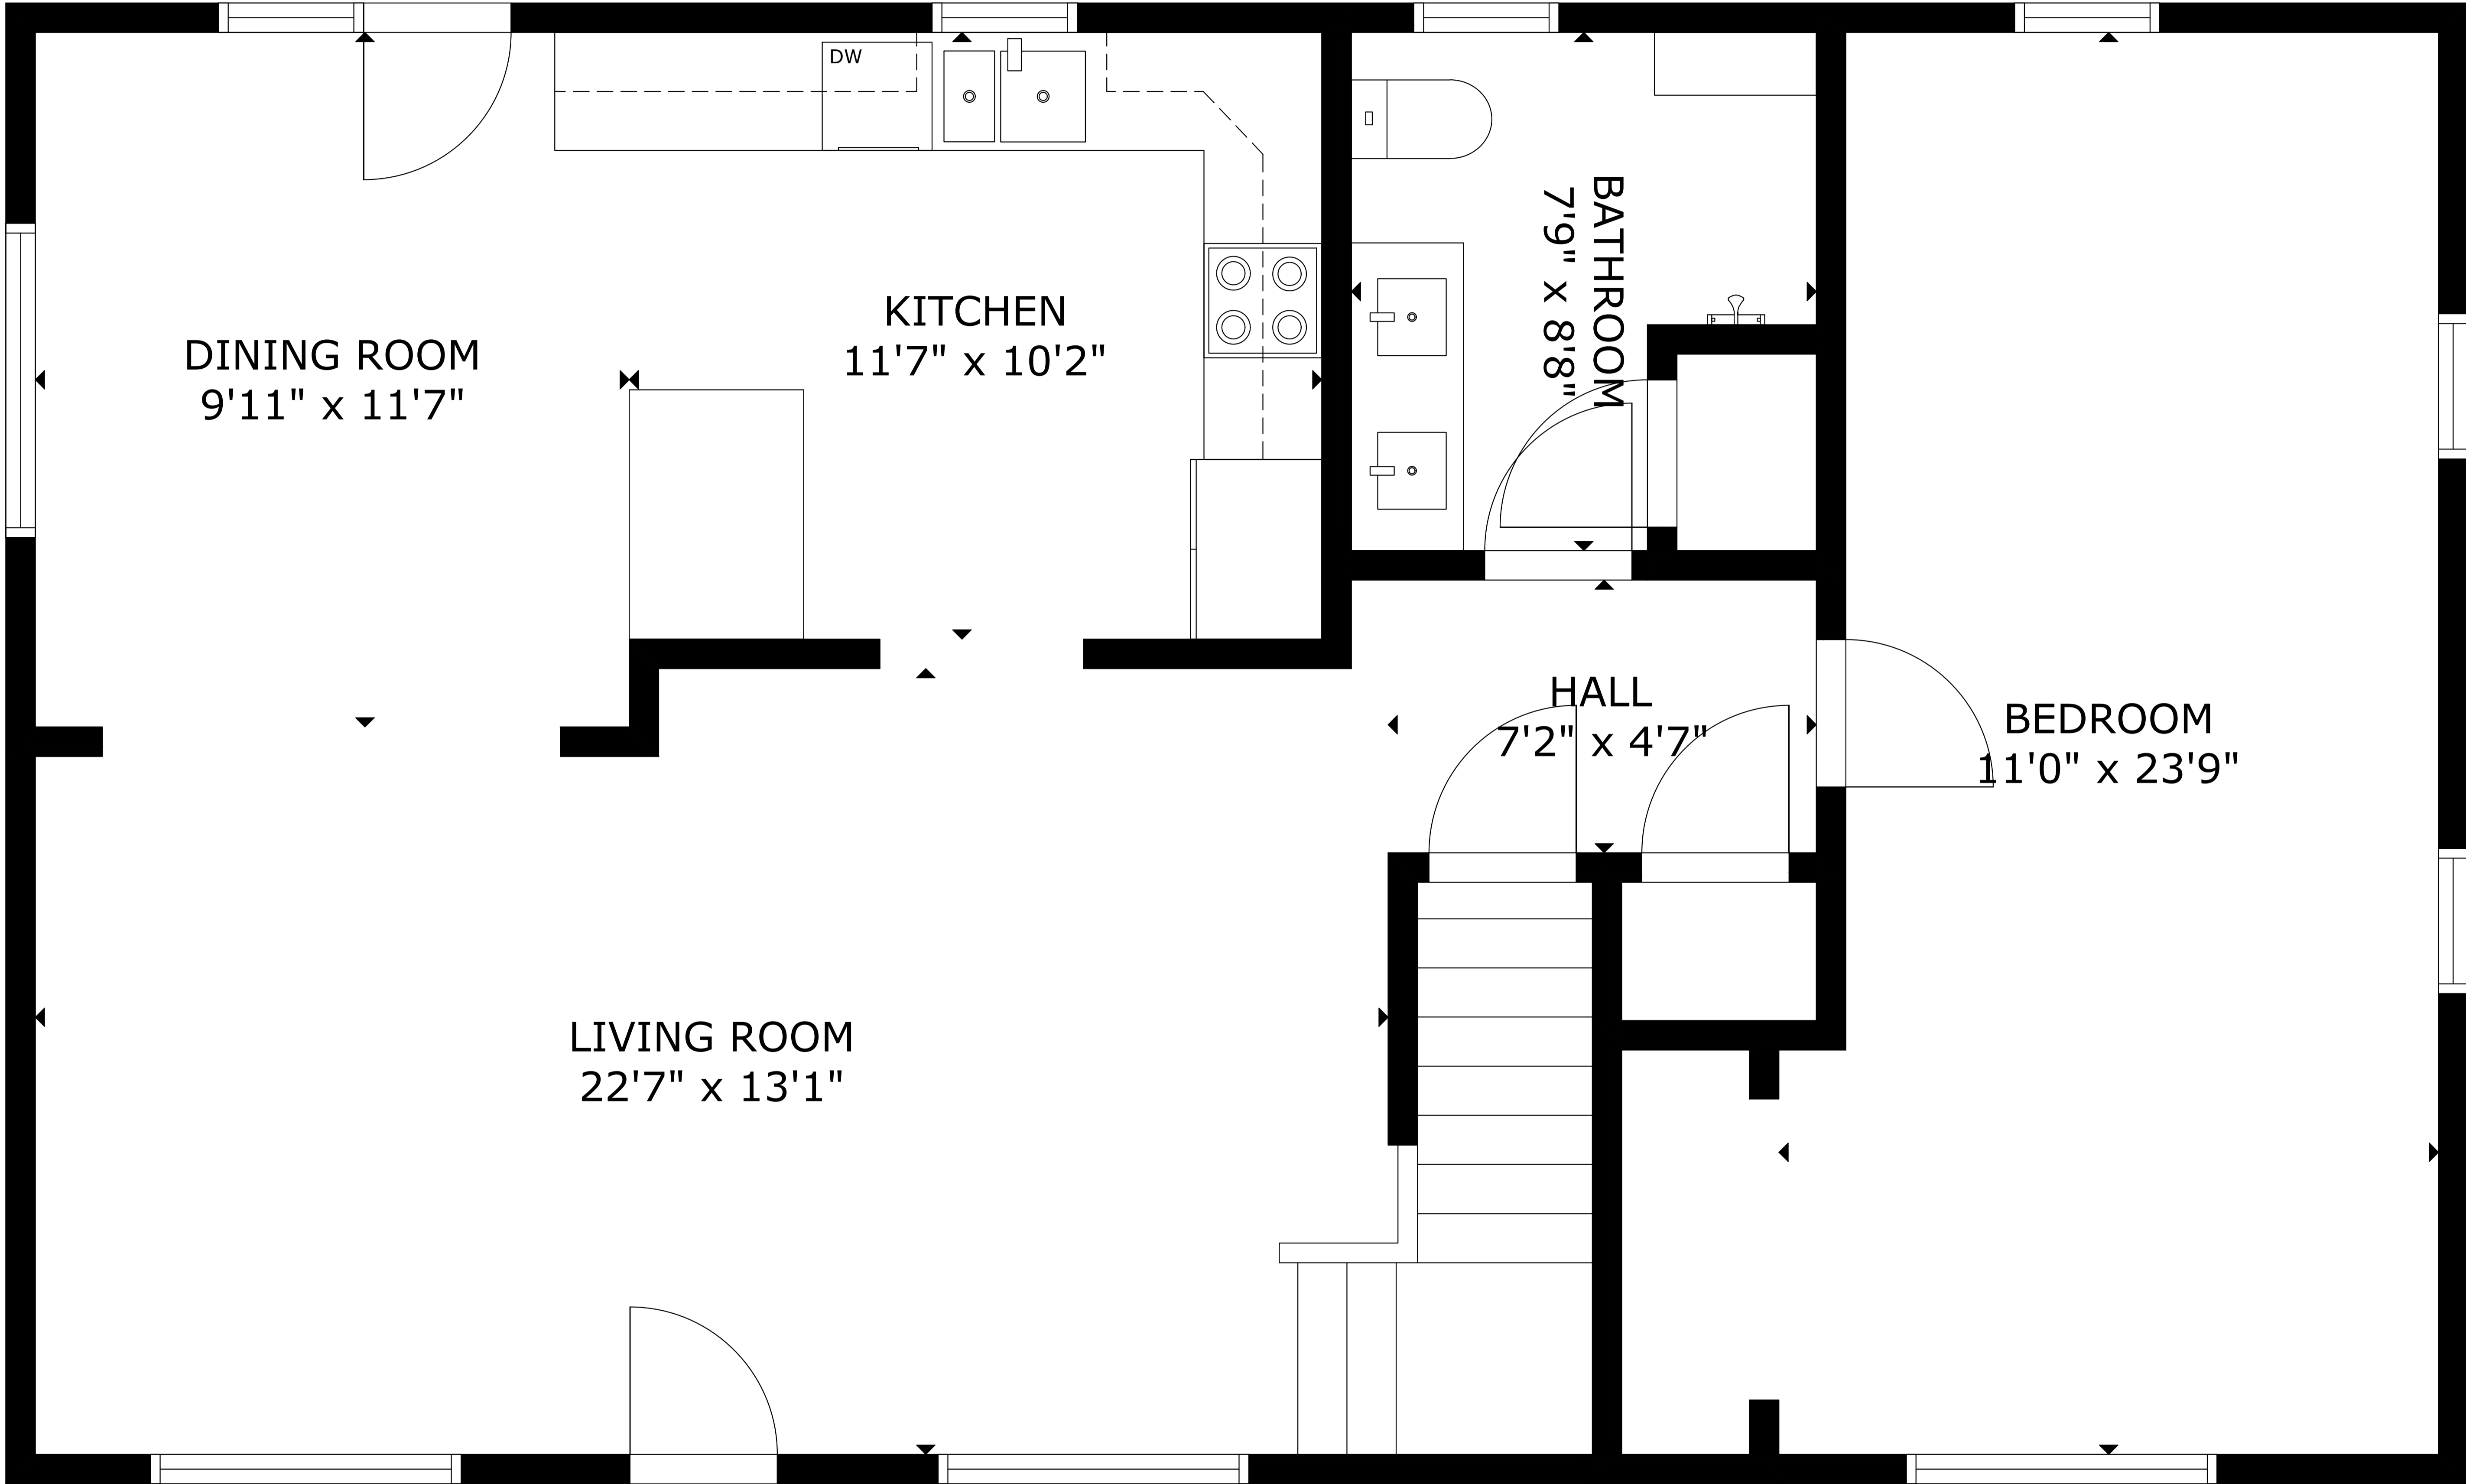

# 1616 State Rd Plymouth

GROSS INTERNAL AREA  
TOTAL: 2,489 sq ft  
FLOOR 1: 899 sq ft, FLOOR 2: 952 sq ft  
FLOOR 3: 638 sq ft

SIZE AND DIMENSIONS ARE APPROXIMATE, ACTUAL MAY VARY