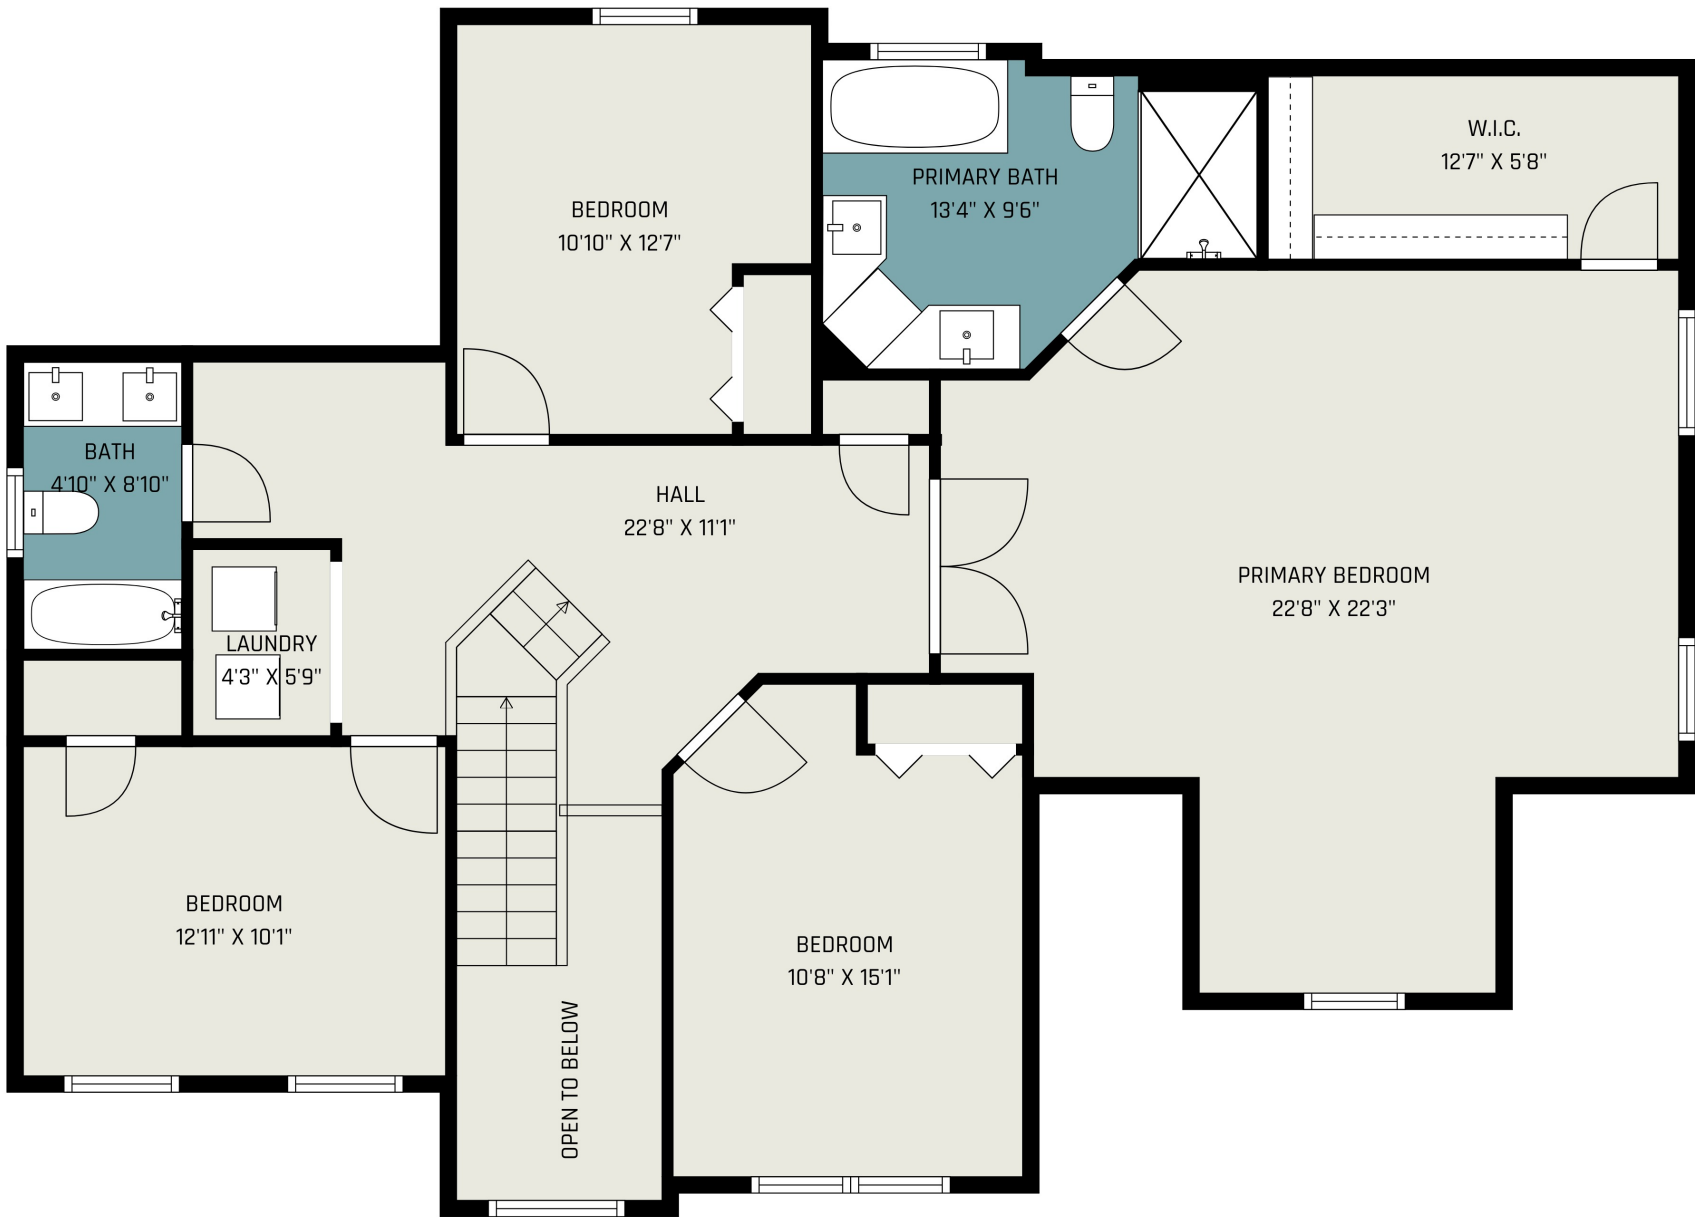

GROSS INTERNAL AREA

Below Ground: 924 sq. ft, FLOOR 2: 1051 sq. ft, FLOOR 3: 1340 sq. ft

EXCLUDED AREAS: GARAGE: 514 sq. ft, PATIO: 820 sq. ft, OPEN TO BELOW: 59 sq. ft

TOTAL: 3315 sq. ft