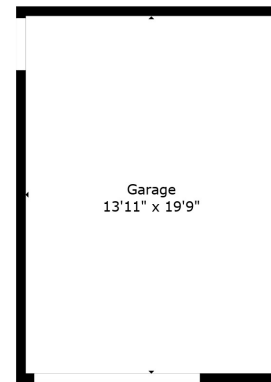

Floor 1

Floor 2

**TOTAL: 1980 sq. ft**  
 BELOW GROUND: 990 sq. ft, FLOOR 2: 990 sq. ft  
 EXCLUDED AREAS: GARAGE: 274 sq. ft, PATIO: 151 sq. ft

Created By Nurdy Photography. Calculations Deemed Highly Reliable But Not Guaranteed.

**TOTAL: 1980 sq. ft**

BELOW GROUND: 990 sq. ft, FLOOR 2: 990 sq. ft

EXCLUDED AREAS: GARAGE: 274 sq. ft, PATIO: 151 sq. ft

Created By Nordy Photography. Calculations Deemed Highly Reliable But Not Guaranteed.