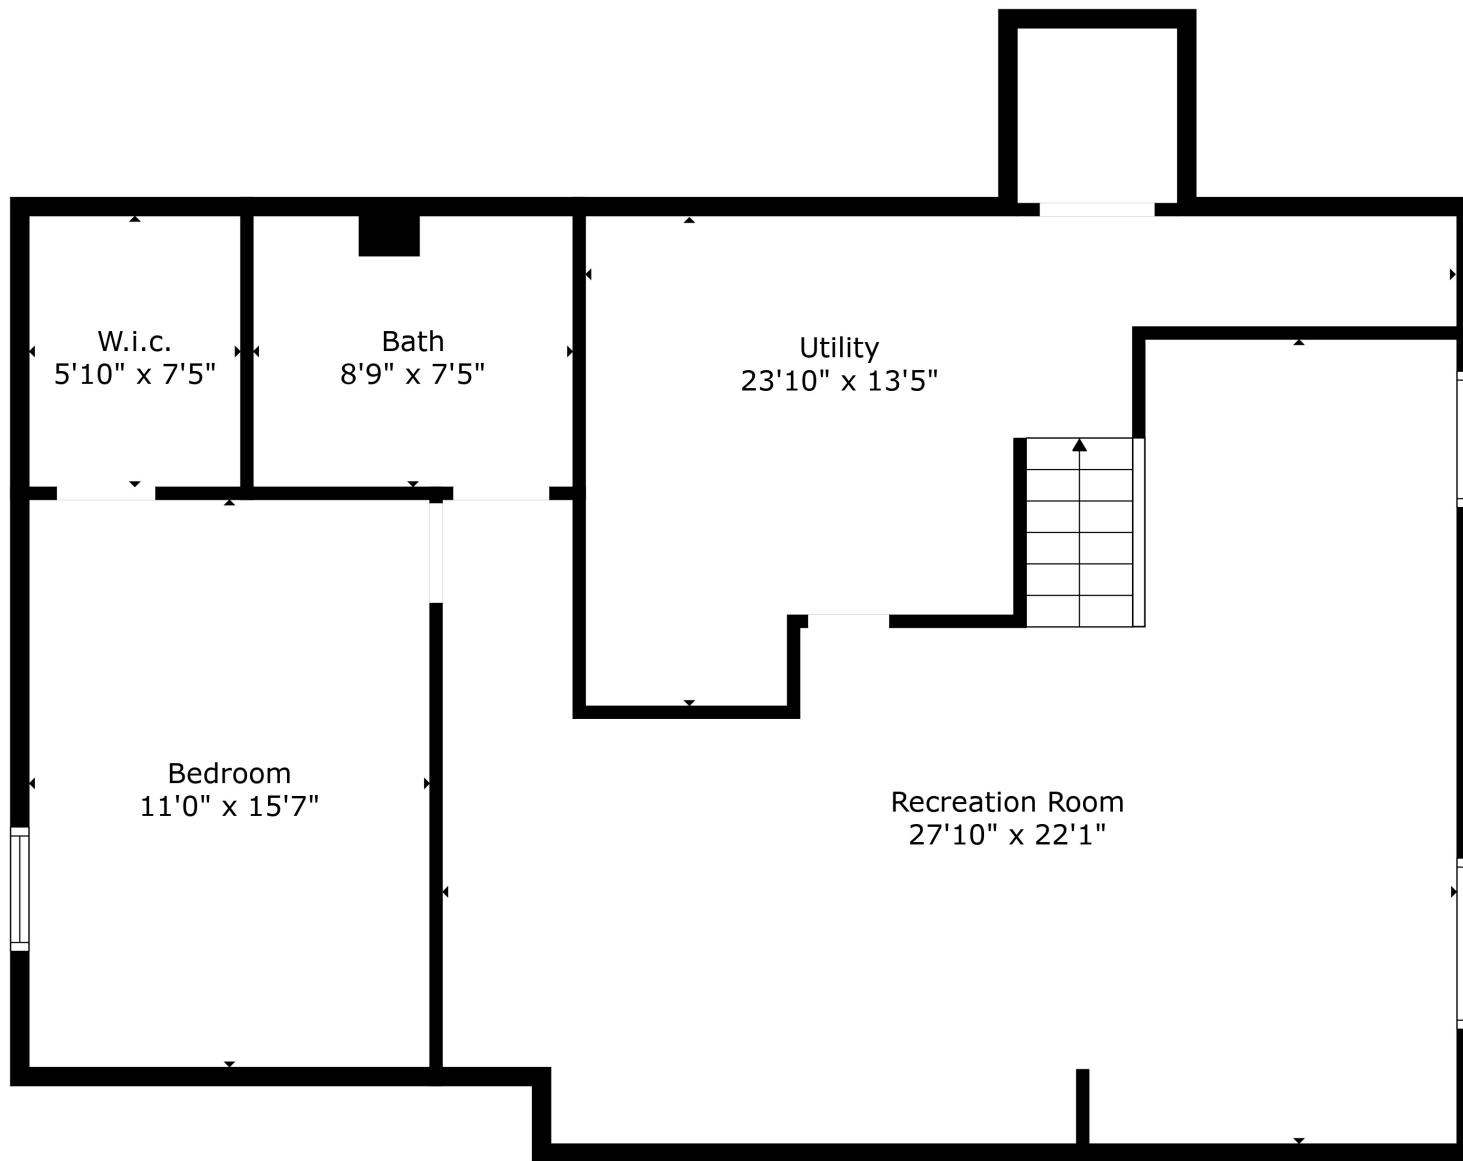

Floor 1

Floor 2

**TOTAL: 1980 sq. ft**  
 BELOW GROUND: 990 sq. ft, FLOOR 2: 990 sq. ft  
 EXCLUDED AREAS: GARAGE: 274 sq. ft, PATIO: 151 sq. ft

Created By Nurdy Photography. Calculations Deemed Highly Reliable But Not Guaranteed.

**TOTAL: 1980 sq. ft**

BELOW GROUND: 990 sq. ft, FLOOR 2: 990 sq. ft

EXCLUDED AREAS: GARAGE: 274 sq. ft, PATIO: 151 sq. ft

Created By Nordy Photography. Calculations Deemed Highly Reliable But Not Guaranteed.