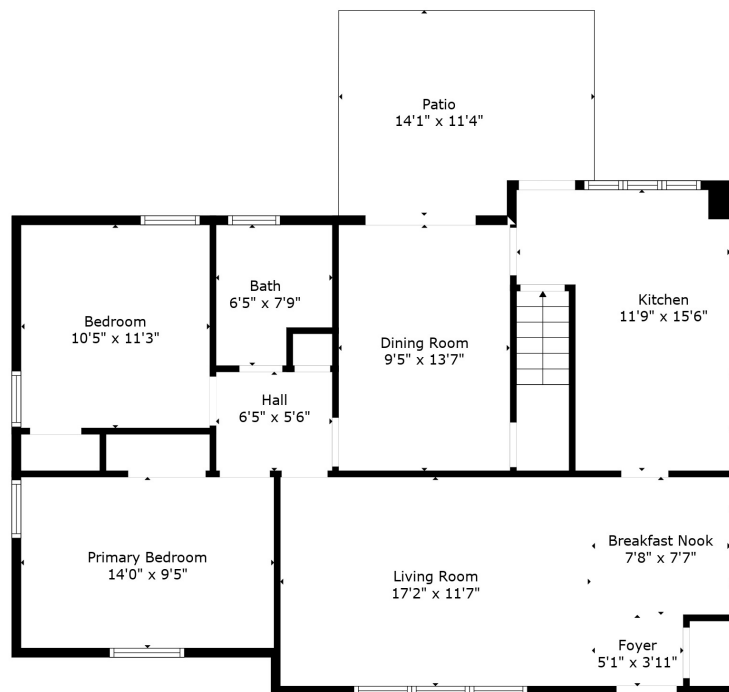

Floor 1

Floor 2

**TOTAL: 1980 sq. ft**  
 BELOW GROUND: 990 sq. ft, FLOOR 2: 990 sq. ft  
 EXCLUDED AREAS: GARAGE: 274 sq. ft, PATIO: 151 sq. ft

Created By Nurdy Photography. Calculations Deemed Highly Reliable But Not Guaranteed.

**TOTAL: 1980 sq. ft**

BELOW GROUND: 990 sq. ft, FLOOR 2: 990 sq. ft

EXCLUDED AREAS: GARAGE: 274 sq. ft, PATIO: 151 sq. ft

Created By Nordy Photography. Calculations Deemed Highly Reliable But Not Guaranteed.