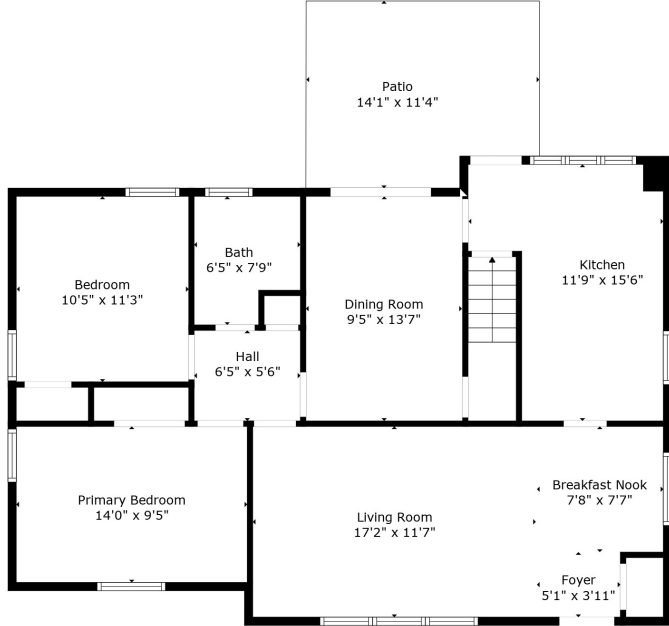

Floor 1

Floor 2

**TOTAL: 1980 sq. ft**  
 BELOW GROUND: 990 sq. ft, FLOOR 2: 990 sq. ft  
 EXCLUDED AREAS: GARAGE: 274 sq. ft, PATIO: 151 sq. ft

Created By Nurdy Photography. Calculations Deemed Highly Reliable But Not Guaranteed.

**TOTAL: 1980 sq. ft**

BELOW GROUND: 990 sq. ft, FLOOR 2: 990 sq. ft

EXCLUDED AREAS: GARAGE: 274 sq. ft, PATIO: 151 sq. ft

Created By Nordy Photography. Calculations Deemed Highly Reliable But Not Guaranteed.