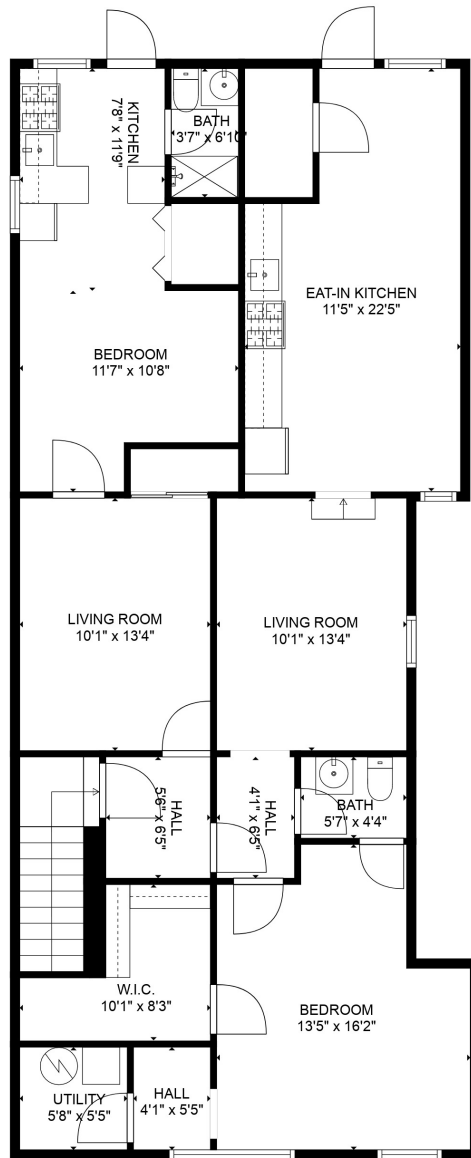

FLOOR 1

FLOOR 2

FLOOR 3

Total scanned area: 3144 sq. ft

MEASUREMENTS ARE CALCULATED BY CUBICASA TECHNOLOGY. DEEMED HIGHLY RELIABLE BUT NOT GUARANTEED.

Total scanned area: 3144 sq. ft

MEASUREMENTS ARE CALCULATED BY CUBICASA TECHNOLOGY. DEEMED HIGHLY RELIABLE BUT NOT GUARANTEED.

Total scanned area: 3144 sq. ft

MEASUREMENTS ARE CALCULATED BY CUBICASA TECHNOLOGY. DEEMED HIGHLY RELIABLE BUT NOT GUARANTEED.

Total scanned area: 3144 sq. ft

MEASUREMENTS ARE CALCULATED BY CUBICASA TECHNOLOGY. DEEMED HIGHLY RELIABLE BUT NOT GUARANTEED.