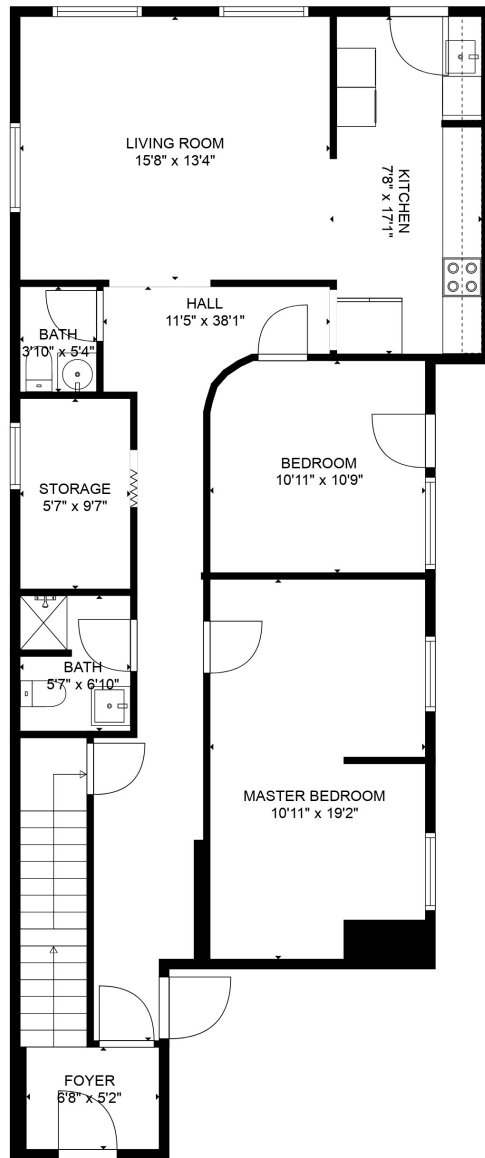

FLOOR 1

FLOOR 2

FLOOR 3

Total scanned area: 3144 sq. ft

MEASUREMENTS ARE CALCULATED BY CUBICASA TECHNOLOGY. DEEMED HIGHLY RELIABLE BUT NOT GUARANTEED.

Total scanned area: 3144 sq. ft

MEASUREMENTS ARE CALCULATED BY CUBICASA TECHNOLOGY. DEEMED HIGHLY RELIABLE BUT NOT GUARANTEED.

Total scanned area: 3144 sq. ft

MEASUREMENTS ARE CALCULATED BY CUBICASA TECHNOLOGY. DEEMED HIGHLY RELIABLE BUT NOT GUARANTEED.

Total scanned area: 3144 sq. ft

MEASUREMENTS ARE CALCULATED BY CUBICASA TECHNOLOGY. DEEMED HIGHLY RELIABLE BUT NOT GUARANTEED.