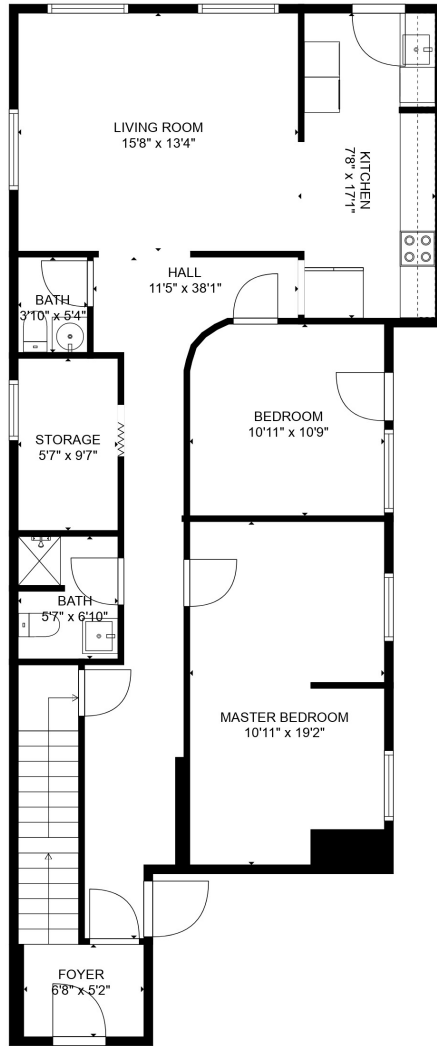

FLOOR 1

FLOOR 2

FLOOR 3

Total scanned area: 3144 sq. ft

MEASUREMENTS ARE CALCULATED BY CUBICASA TECHNOLOGY. DEEMED HIGHLY RELIABLE BUT NOT GUARANTEED.

Total scanned area: 3144 sq. ft

MEASUREMENTS ARE CALCULATED BY CUBICASA TECHNOLOGY. DEEMED HIGHLY RELIABLE BUT NOT GUARANTEED.

Total scanned area: 3144 sq. ft

MEASUREMENTS ARE CALCULATED BY CUBICASA TECHNOLOGY. DEEMED HIGHLY RELIABLE BUT NOT GUARANTEED.

Total scanned area: 3144 sq. ft

MEASUREMENTS ARE CALCULATED BY CUBICASA TECHNOLOGY. DEEMED HIGHLY RELIABLE BUT NOT GUARANTEED.