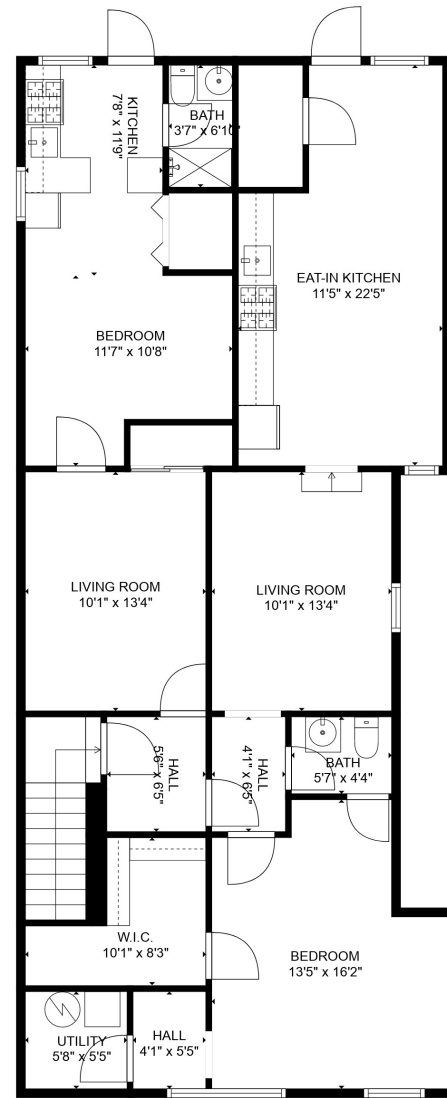

FLOOR 1

FLOOR 2

FLOOR 3

Total scanned area: 3144 sq. ft

MEASUREMENTS ARE CALCULATED BY CUBICASA TECHNOLOGY. DEEMED HIGHLY RELIABLE BUT NOT GUARANTEED.

Total scanned area: 3144 sq. ft

MEASUREMENTS ARE CALCULATED BY CUBICASA TECHNOLOGY. DEEMED HIGHLY RELIABLE BUT NOT GUARANTEED.

Total scanned area: 3144 sq. ft

MEASUREMENTS ARE CALCULATED BY CUBICASA TECHNOLOGY. DEEMED HIGHLY RELIABLE BUT NOT GUARANTEED.

Total scanned area: 3144 sq. ft

MEASUREMENTS ARE CALCULATED BY CUBICASA TECHNOLOGY. DEEMED HIGHLY RELIABLE BUT NOT GUARANTEED.