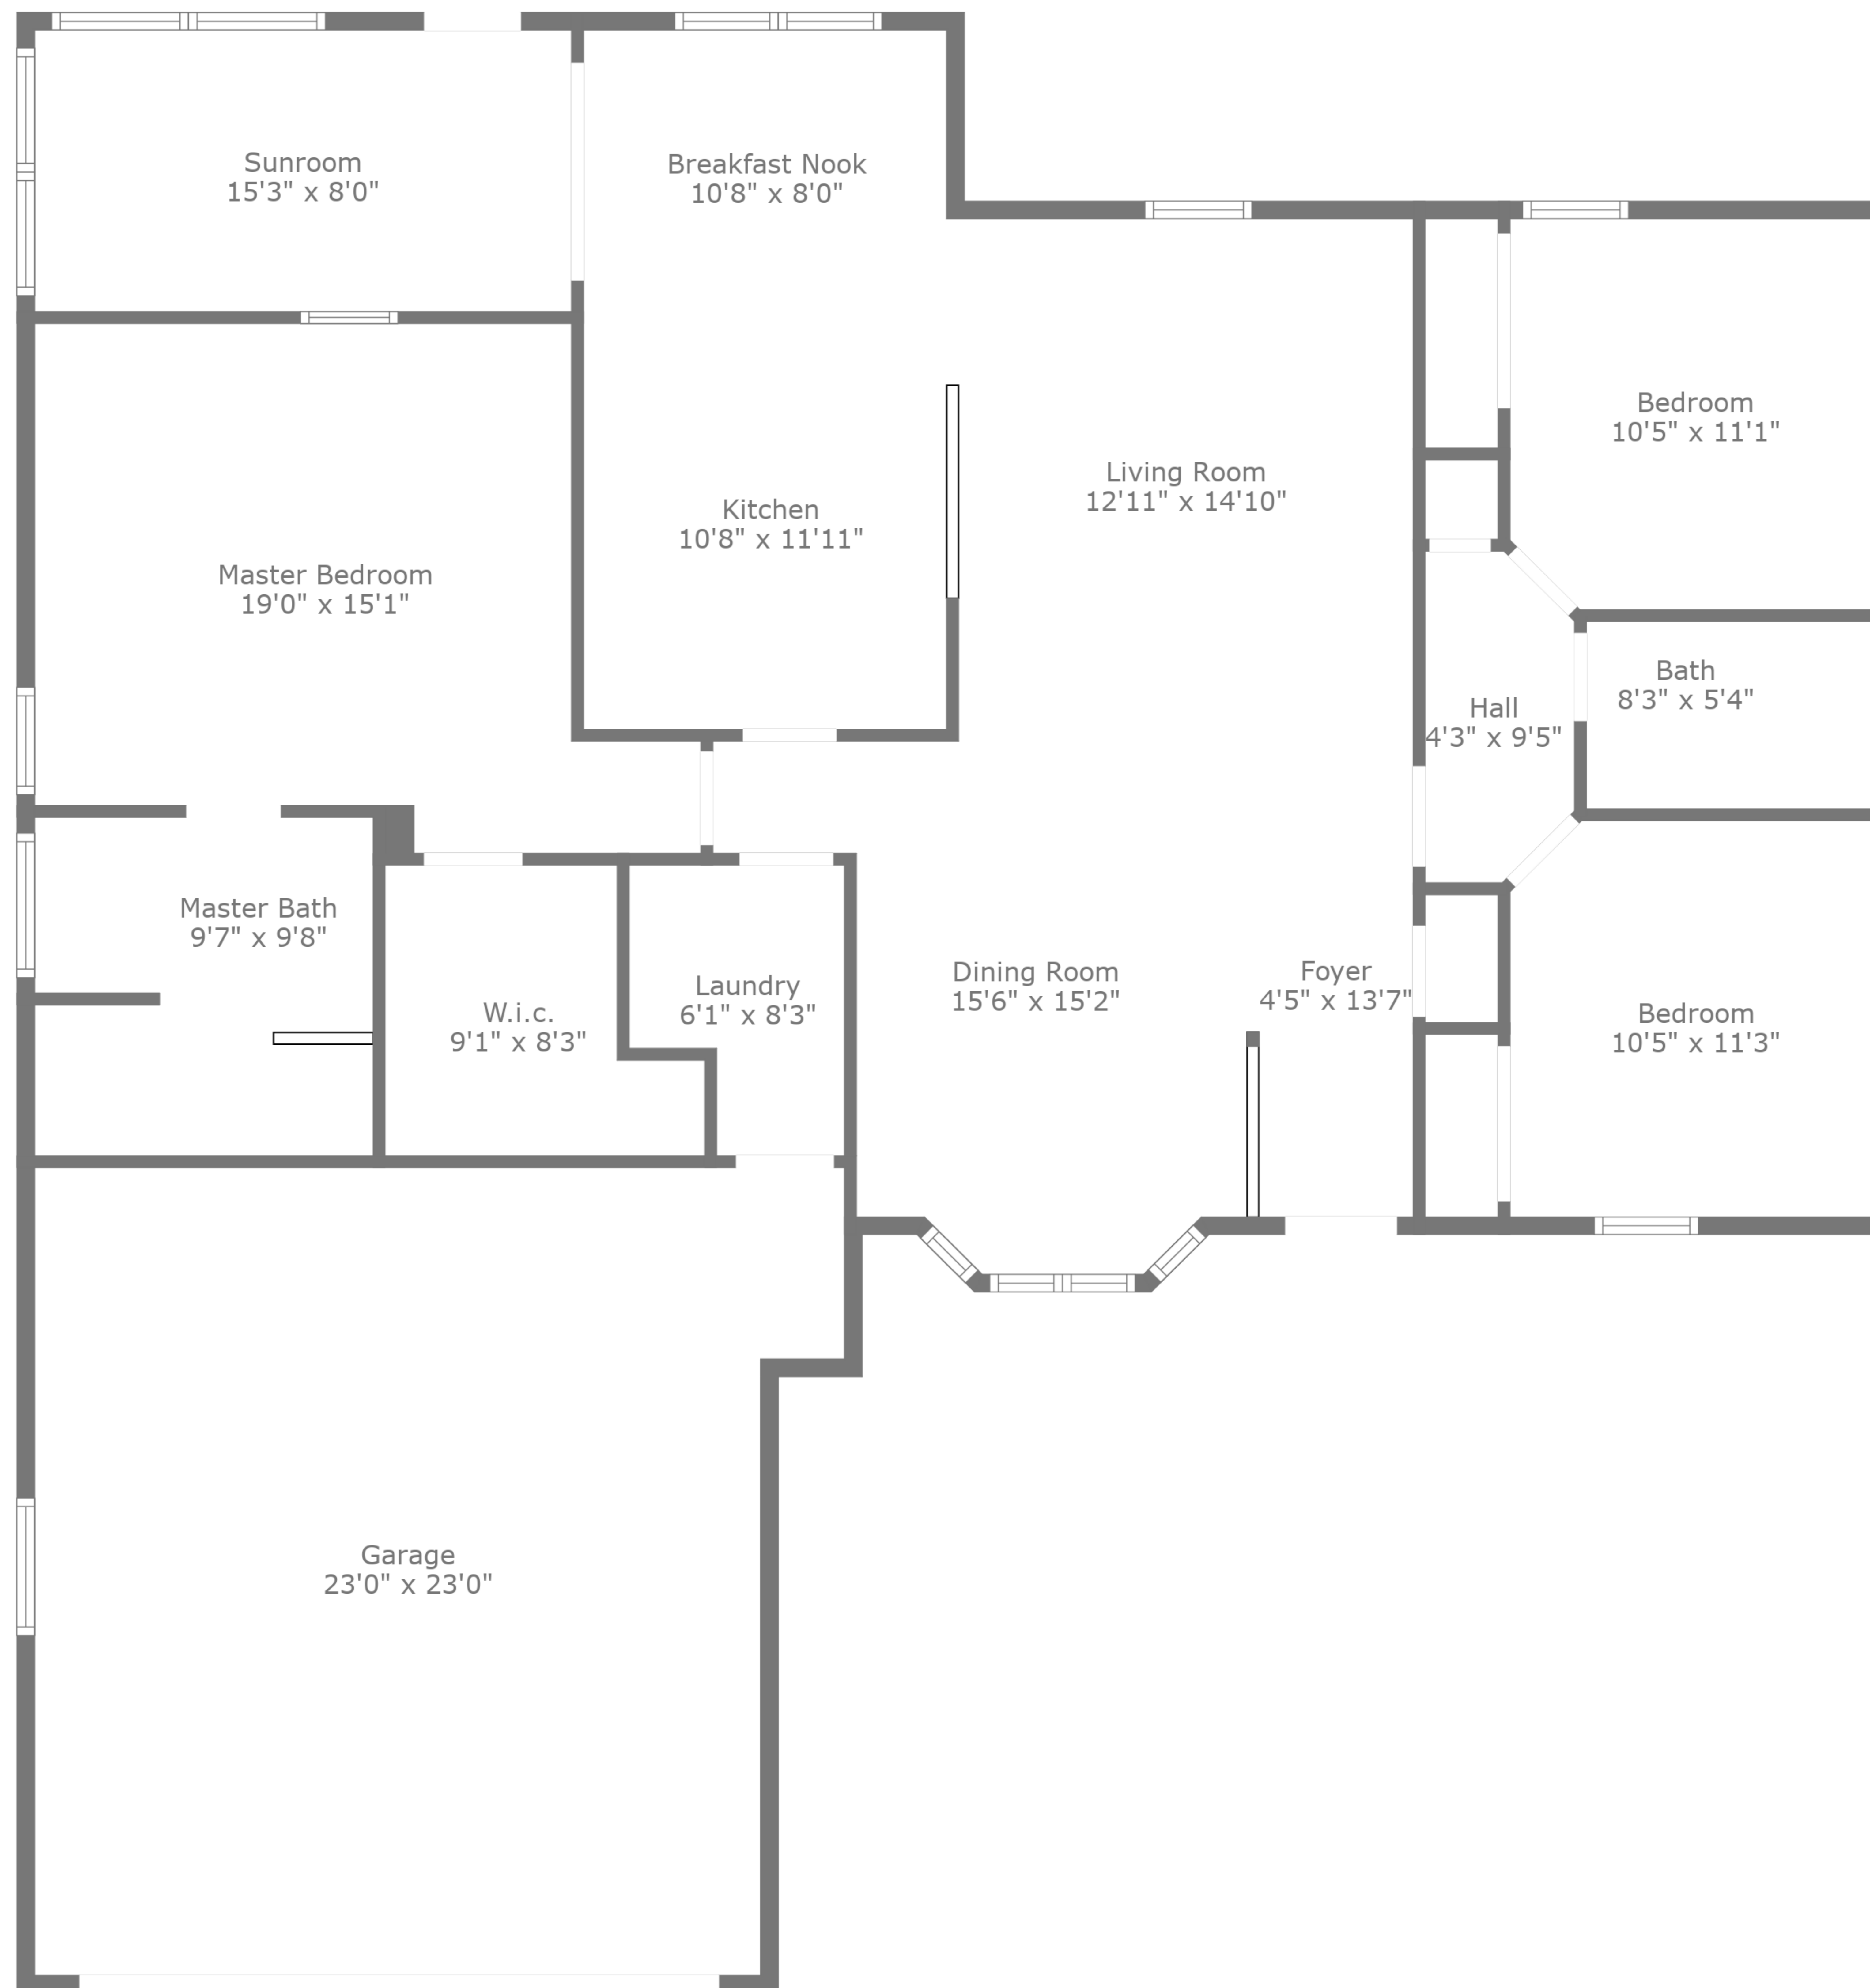

TOTAL: 1601 sq. ft
 FLOOR 1: 1601 sq. ft
 EXCLUDED AREAS: GARAGE: 488 sq. ft

Floor Plan Created By Cubicasa App. Measurements Deemed Highly Reliable But Not Guaranteed.

TOTAL: 1601 sq. ft
 FLOOR 1: 1601 sq. ft
 EXCLUDED AREAS: GARAGE: 488 sq. ft

Floor Plan Created By Cubicasa App. Measurements Deemed Highly Reliable But Not Guaranteed.