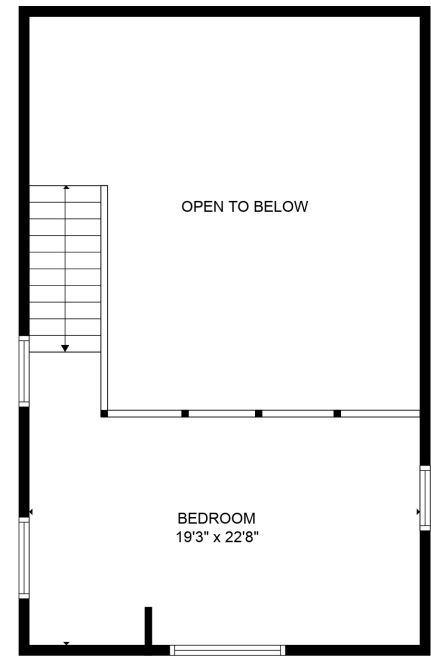

FLOOR 1

FLOOR 2

Total scanned area: 2246 sq. ft

MEASUREMENTS ARE CALCULATED BY CUBICASA TECHNOLOGY. DEEMED HIGHLY RELIABLE BUT NOT GUARANTEED.

OPEN TO BELOW

BEDROOM
19'3" x 22'8"

Total scanned area: 2246 sq. ft

MEASUREMENTS ARE CALCULATED BY CUBICASA TECHNOLOGY. DEEMED HIGHLY RELIABLE BUT NOT GUARANTEED.

Total scanned area: 2246 sq. ft

MEASUREMENTS ARE CALCULATED BY CUBICASA TECHNOLOGY. DEEMED HIGHLY RELIABLE BUT NOT GUARANTEED.