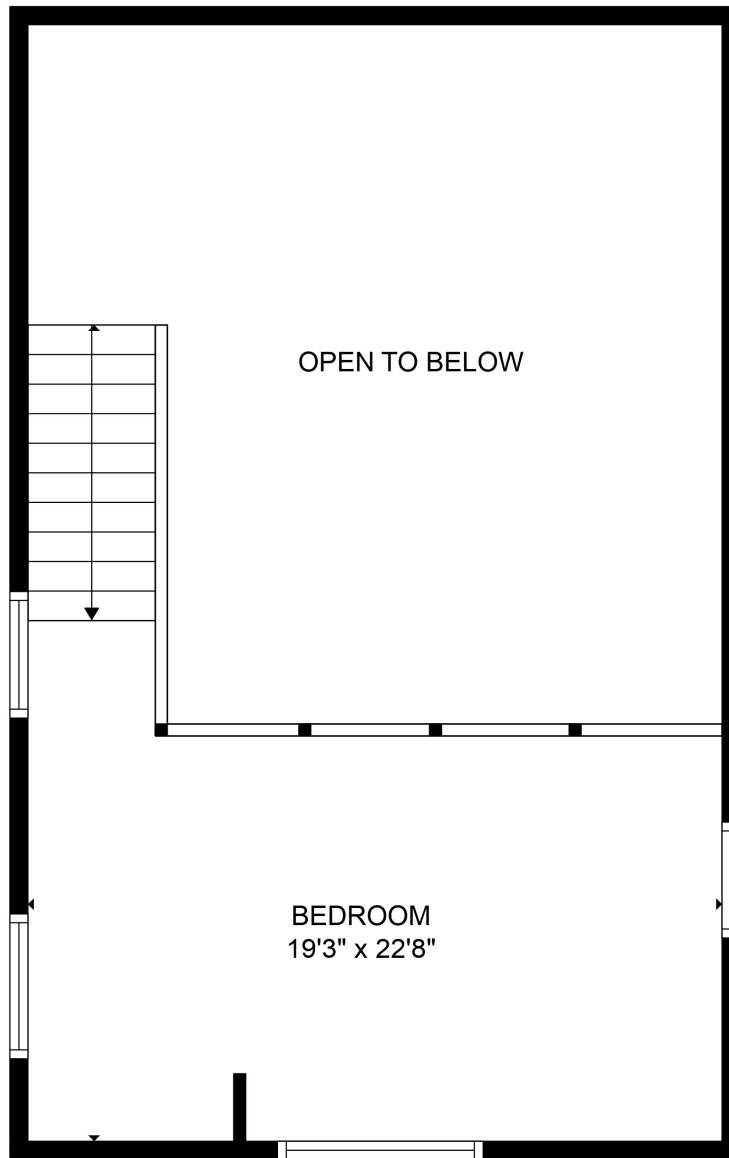

FLOOR 1

FLOOR 2

Total scanned area: 2246 sq. ft

MEASUREMENTS ARE CALCULATED BY CUBICASA TECHNOLOGY. DEEMED HIGHLY RELIABLE BUT NOT GUARANTEED.

OPEN TO BELOW

BEDROOM
19'3" x 22'8"

Total scanned area: 2246 sq. ft

MEASUREMENTS ARE CALCULATED BY CUBICASA TECHNOLOGY. DEEMED HIGHLY RELIABLE BUT NOT GUARANTEED.

Total scanned area: 2246 sq. ft

MEASUREMENTS ARE CALCULATED BY CUBICASA TECHNOLOGY. DEEMED HIGHLY RELIABLE BUT NOT GUARANTEED.