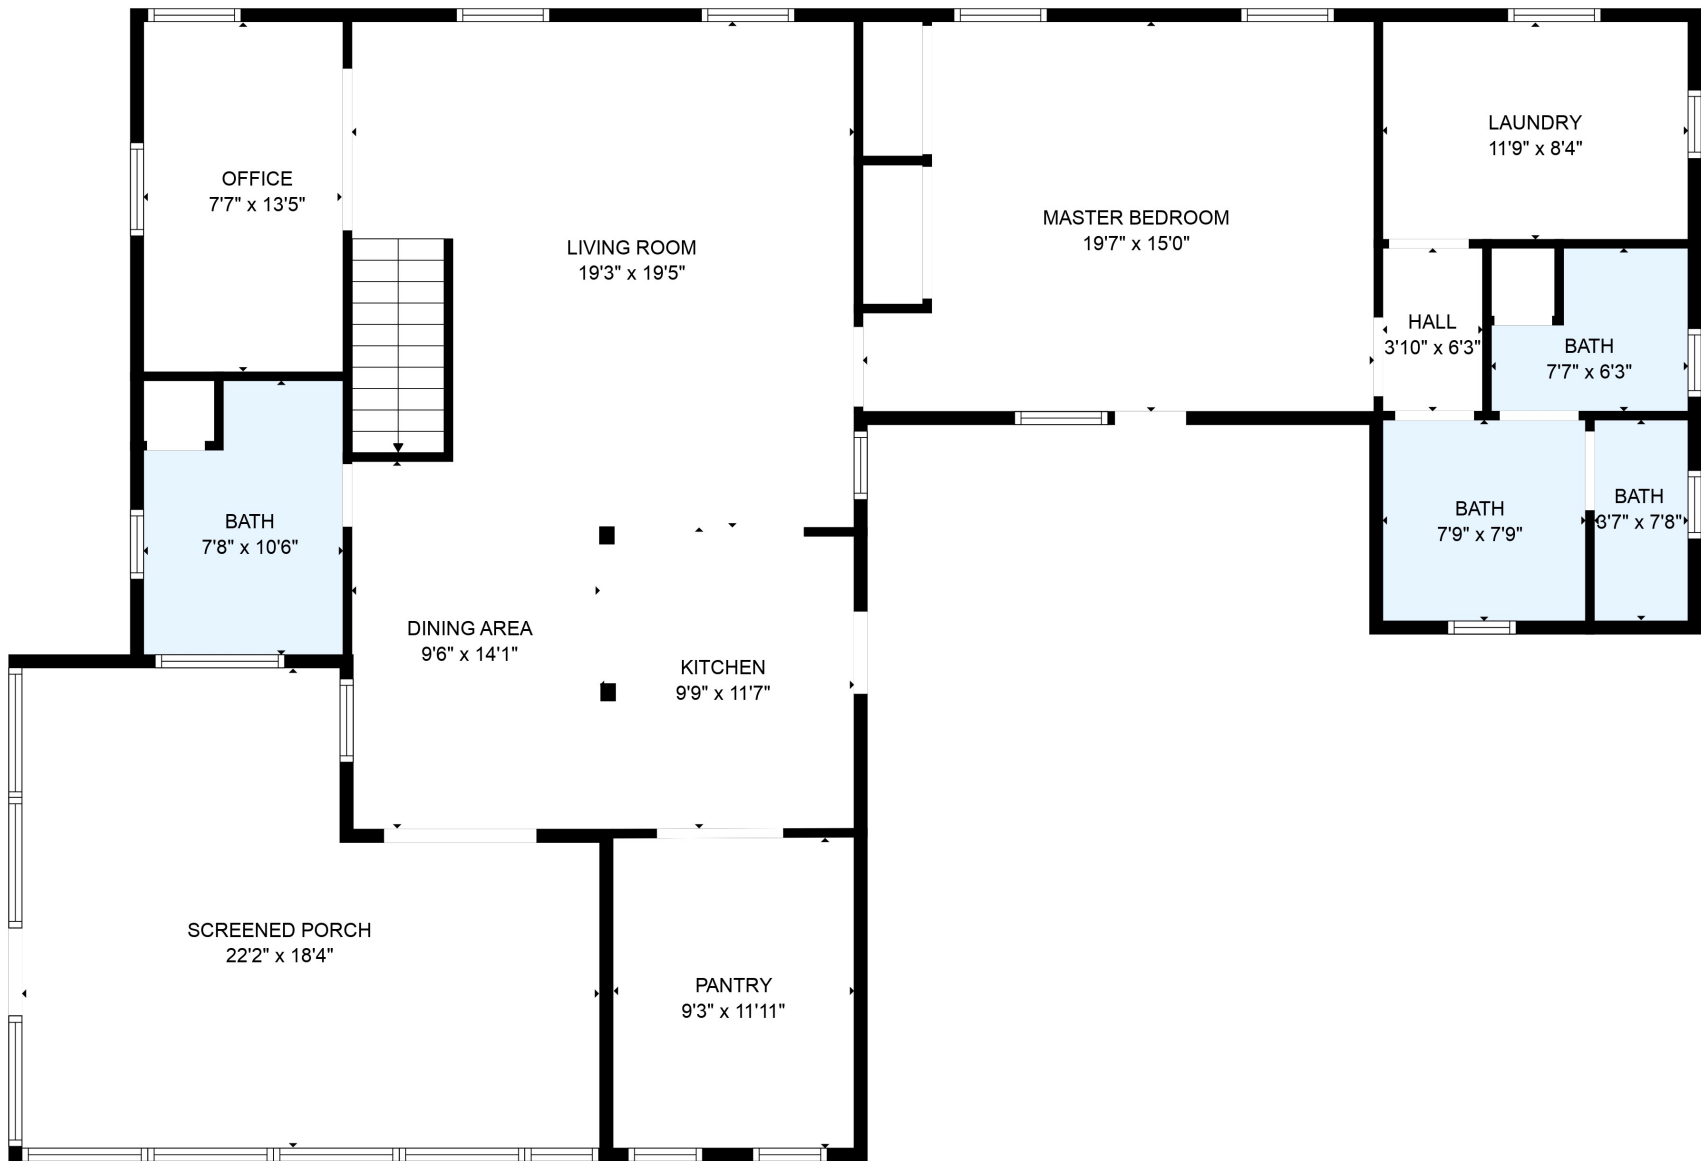

FLOOR 1

FLOOR 2

Total scanned area: 2246 sq. ft

MEASUREMENTS ARE CALCULATED BY CUBICASA TECHNOLOGY. DEEMED HIGHLY RELIABLE BUT NOT GUARANTEED.

OPEN TO BELOW

BEDROOM
19'3" x 22'8"

Total scanned area: 2246 sq. ft

MEASUREMENTS ARE CALCULATED BY CUBICASA TECHNOLOGY. DEEMED HIGHLY RELIABLE BUT NOT GUARANTEED.

Total scanned area: 2246 sq. ft

MEASUREMENTS ARE CALCULATED BY CUBICASA TECHNOLOGY. DEEMED HIGHLY RELIABLE BUT NOT GUARANTEED.