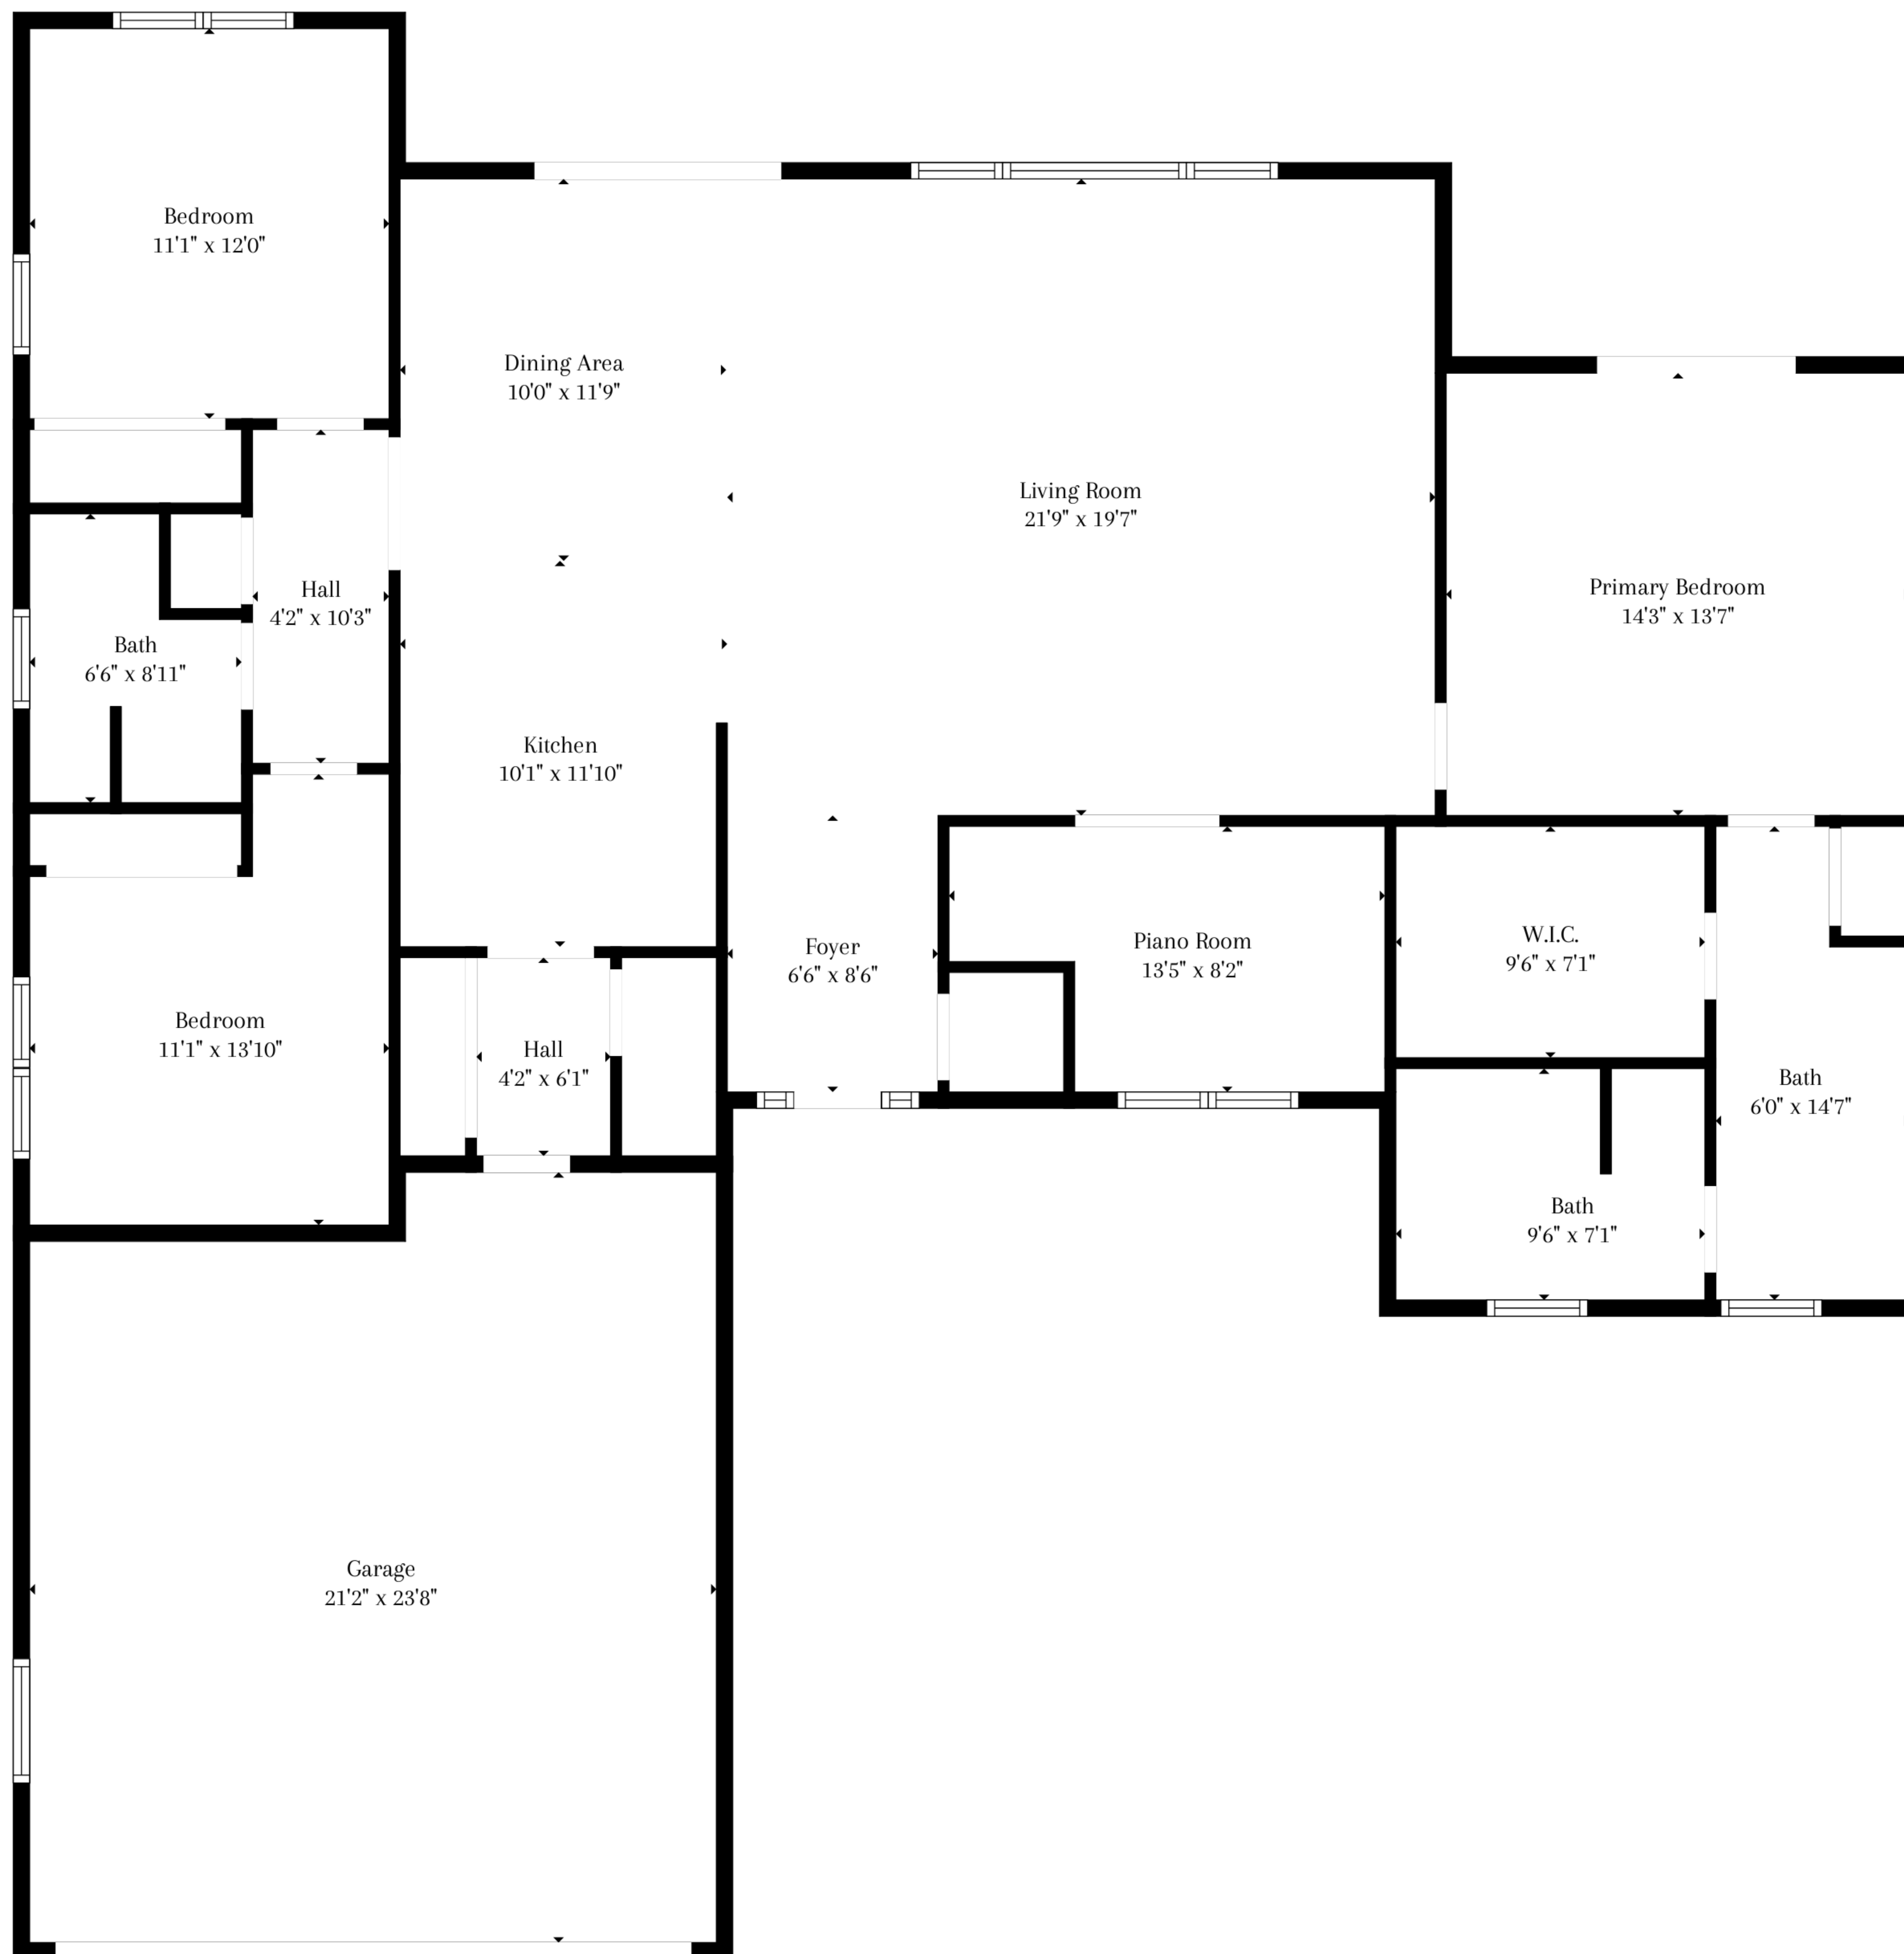

TOTAL: 1756 sq. ft
FLOOR 1: 1756 sq. ft
EXCLUDED AREAS: GARAGE: 476 sq. ft

TOTAL: 1756 sq. ft
FLOOR 1: 1756 sq. ft
EXCLUDED AREAS: GARAGE: 476 sq. ft