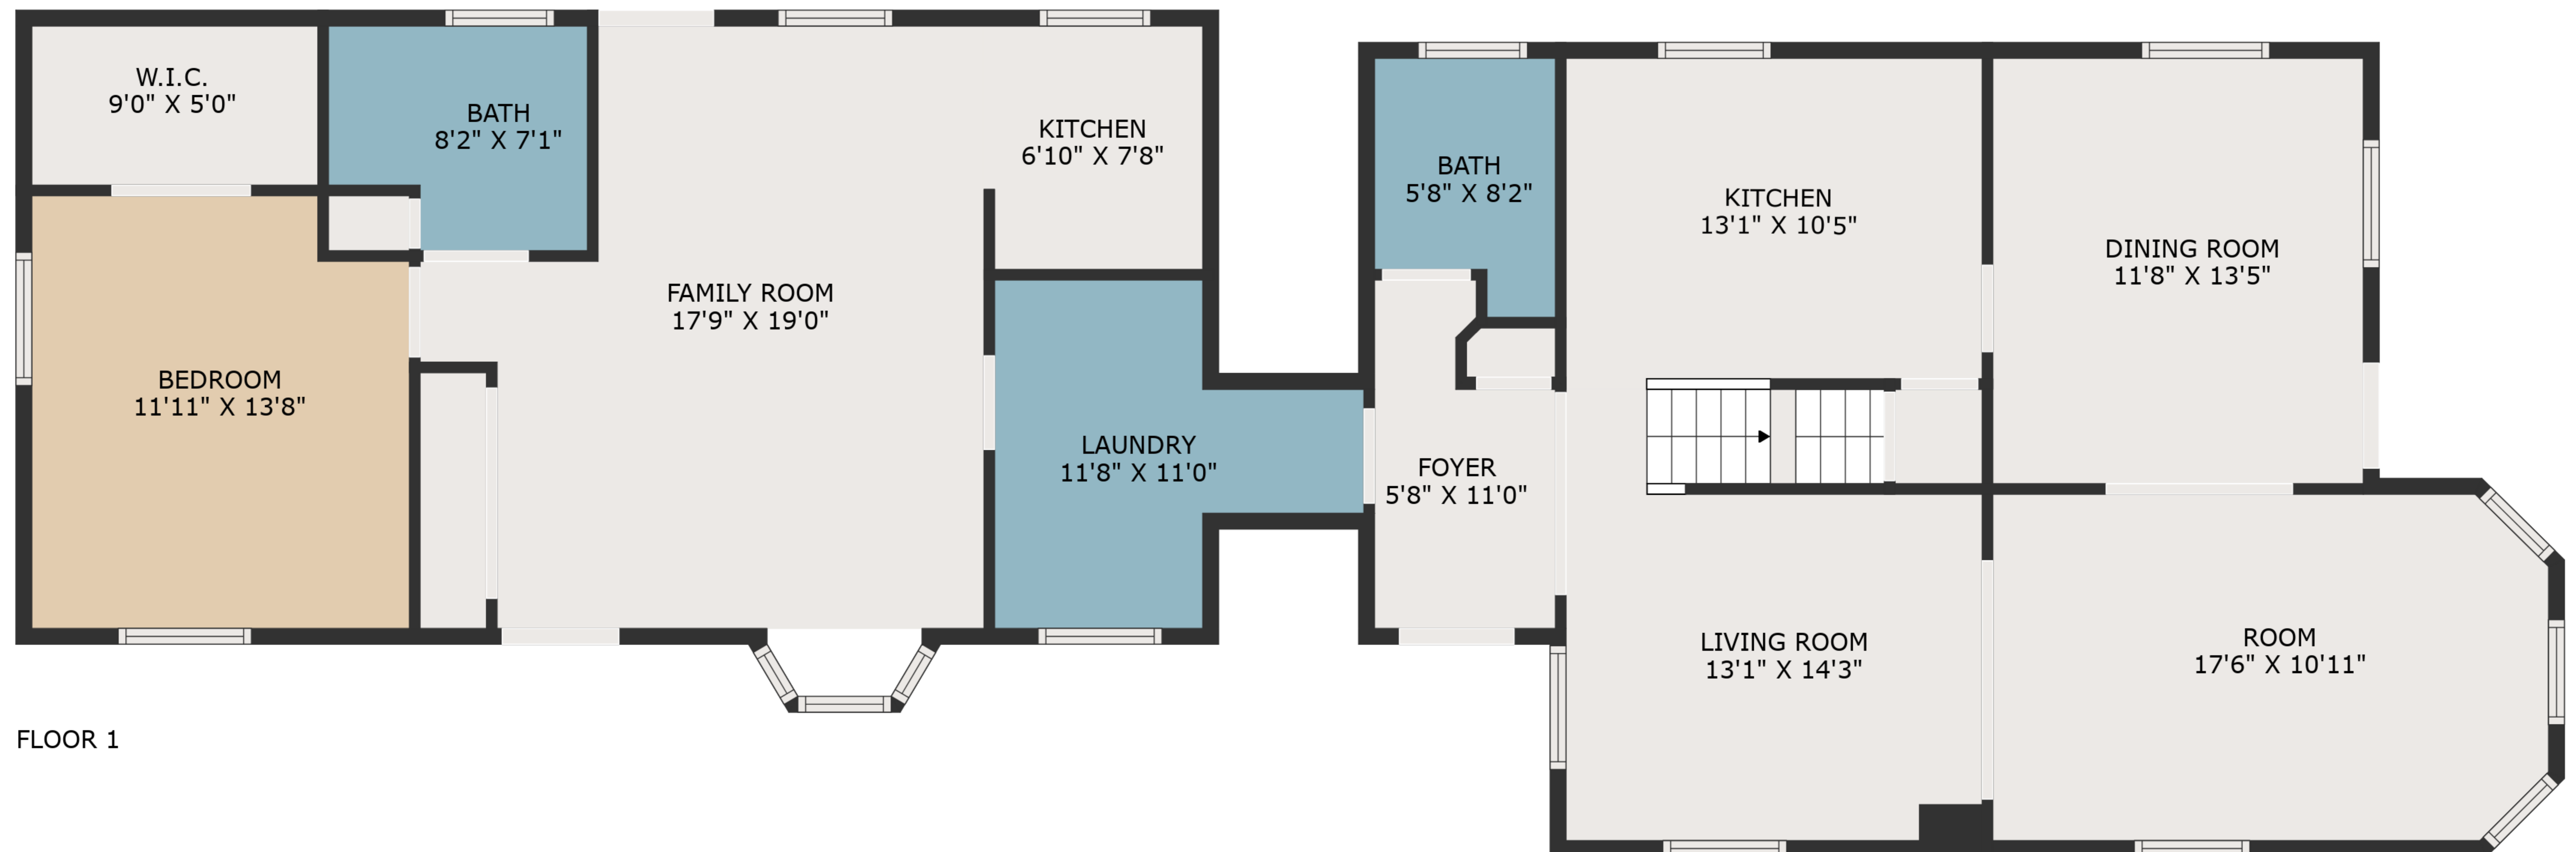

TOTAL: 2191 sq. ft
 FLOOR 1: 1511 sq. ft, FLOOR 2: 680 sq. ft
 EXCLUDED AREAS: BAY WINDOW: 10 sq. ft

MEASUREMENTS ARE DEEMED HIGHLY RELIABLE BUT NOT GUARANTEED.

TOTAL: 2191 sq. ft
FLOOR 1: 1511 sq. ft, FLOOR 2: 680 sq. ft
EXCLUDED AREAS: BAY WINDOW: 10 sq. ft

MEASUREMENTS ARE DEEMED HIGHLY RELIABLE BUT NOT GUARANTEED.

FLOOR 2

FLOOR 1

TOTAL: 2191 sq. ft
 FLOOR 1: 1511 sq. ft, FLOOR 2: 680 sq. ft
 EXCLUDED AREAS: BAY WINDOW: 10 sq. ft

MEASUREMENTS ARE DEEMED HIGHLY RELIABLE BUT NOT GUARANTEED.