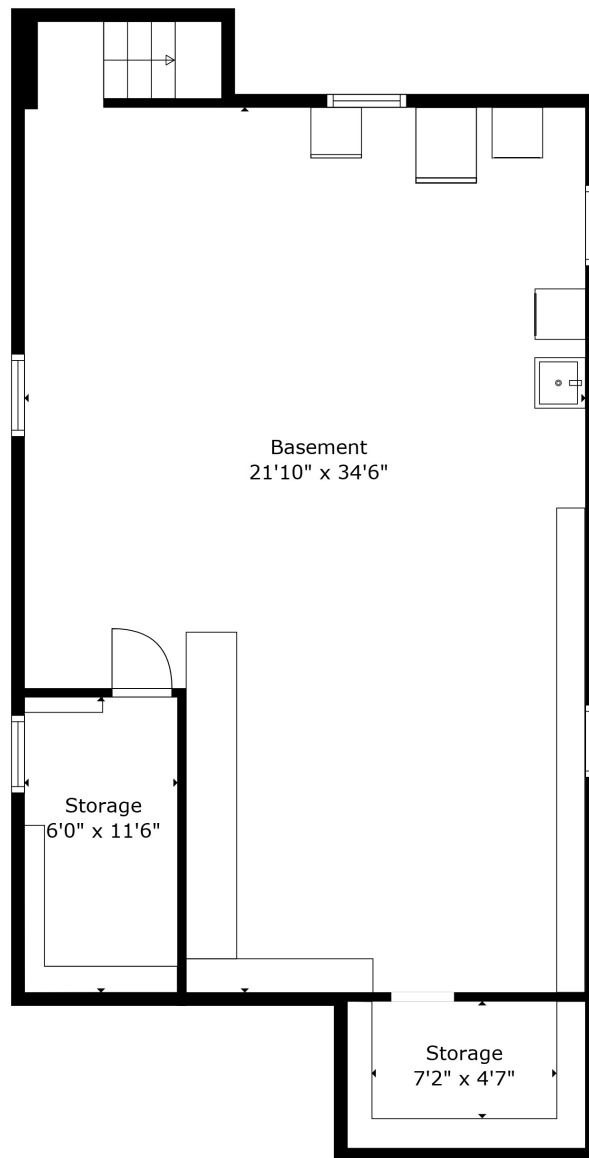

TOTAL: 856 sq. ft

Below Ground: 0 sq. ft, FLOOR 2: 856 sq. ft
 EXCLUDED AREAS: STORAGE: 131 sq. ft, BASEMENT: 704 sq. ft

Measurements Are Calculated By Cubicasa Technology. Deemed Highly Reliable But Not Guaranteed.