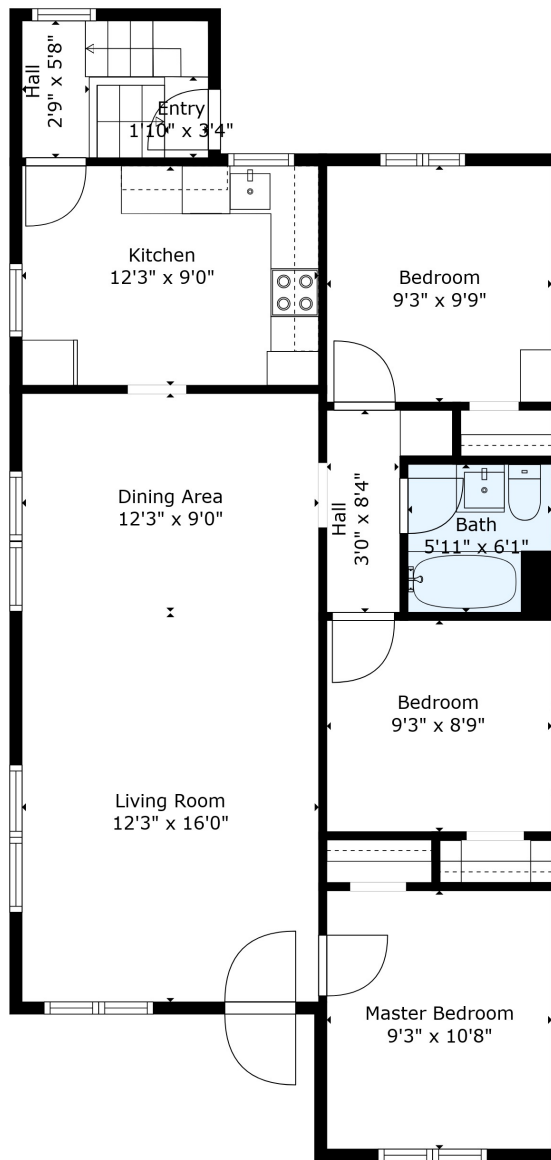

TOTAL: 856 sq. ft

Below Ground: 0 sq. ft, FLOOR 2: 856 sq. ft
 EXCLUDED AREAS: STORAGE: 131 sq. ft, BASEMENT: 704 sq. ft

Measurements Are Calculated By Cubicasa Technology. Deemed Highly Reliable But Not Guaranteed.