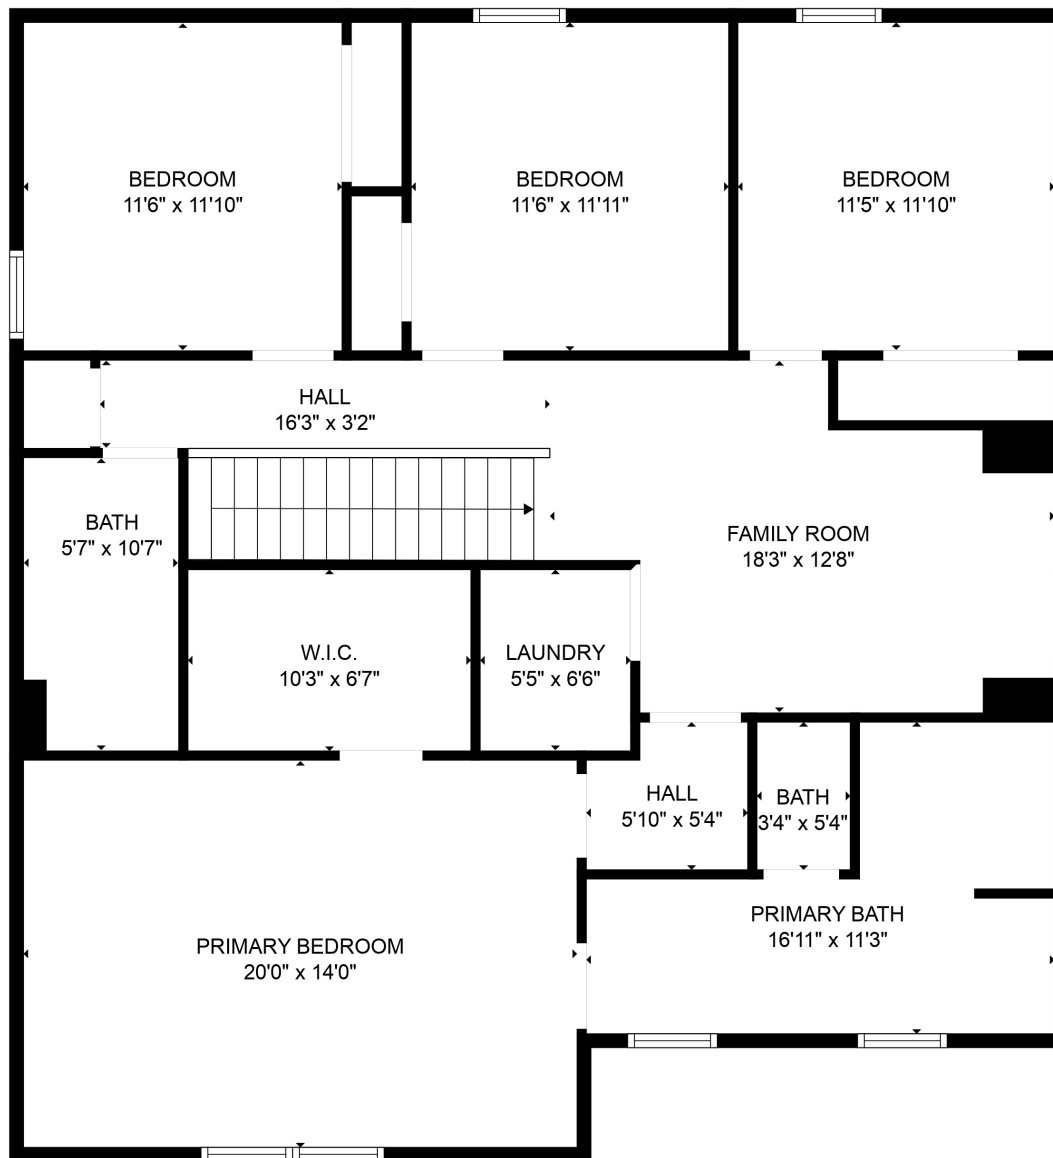

FLOOR 1

FLOOR 2

TOTAL: 2422 sq. ft
 FLOOR 1: 977 sq. ft, FLOOR 2: 1445 sq. ft
 EXCLUDED AREAS: GARAGE: 391 sq. ft

TOTAL: 2422 sq. ft
FLOOR 1: 977 sq. ft, FLOOR 2: 1445 sq. ft
EXCLUDED AREAS: GARAGE: 391 sq. ft

MEASUREMENTS ARE CALCULATED BY CUBICASA TECHNOLOGY. DEEMED HIGHLY RELIABLE BUT NOT GUARANTEED.

TOTAL: 2422 sq. ft
FLOOR 1: 977 sq. ft, FLOOR 2: 1445 sq. ft
EXCLUDED AREAS: GARAGE: 391 sq. ft

MEASUREMENTS ARE CALCULATED BY CUBICASA TECHNOLOGY. DEEMED HIGHLY RELIABLE BUT NOT GUARANTEED.