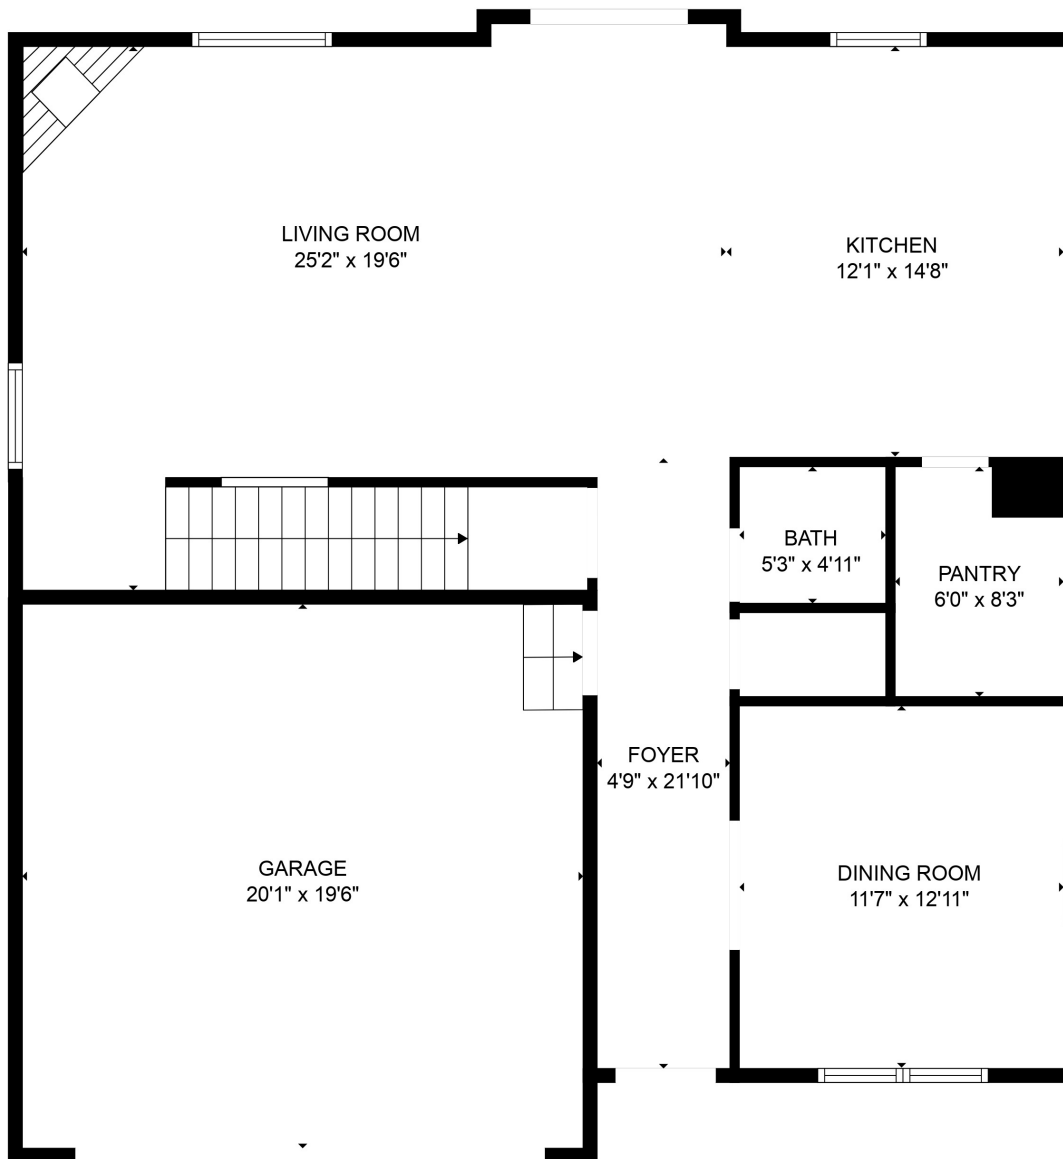

FLOOR 1

FLOOR 2

TOTAL: 2422 sq. ft
 FLOOR 1: 977 sq. ft, FLOOR 2: 1445 sq. ft
 EXCLUDED AREAS: GARAGE: 391 sq. ft

TOTAL: 2422 sq. ft
FLOOR 1: 977 sq. ft, FLOOR 2: 1445 sq. ft
EXCLUDED AREAS: GARAGE: 391 sq. ft

MEASUREMENTS ARE CALCULATED BY CUBICASA TECHNOLOGY. DEEMED HIGHLY RELIABLE BUT NOT GUARANTEED.

TOTAL: 2422 sq. ft
FLOOR 1: 977 sq. ft, FLOOR 2: 1445 sq. ft
EXCLUDED AREAS: GARAGE: 391 sq. ft

MEASUREMENTS ARE CALCULATED BY CUBICASA TECHNOLOGY. DEEMED HIGHLY RELIABLE BUT NOT GUARANTEED.