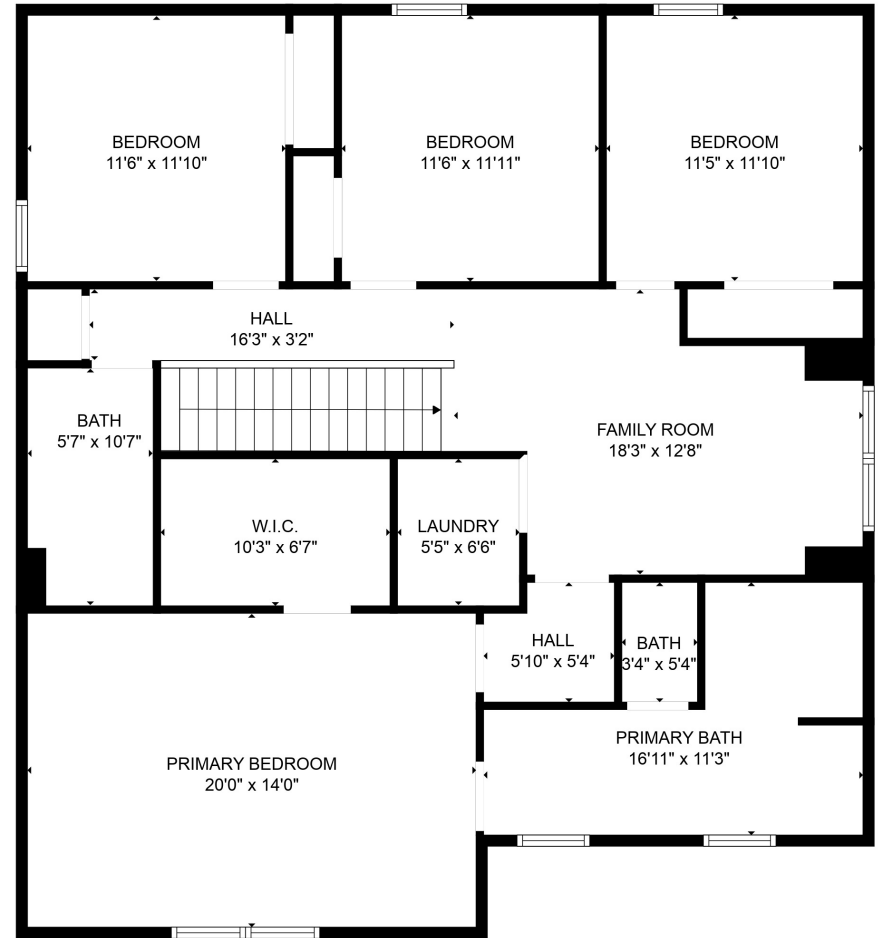

FLOOR 1

FLOOR 2

TOTAL: 2422 sq. ft
 FLOOR 1: 977 sq. ft, FLOOR 2: 1445 sq. ft
 EXCLUDED AREAS: GARAGE: 391 sq. ft

TOTAL: 2422 sq. ft
FLOOR 1: 977 sq. ft, FLOOR 2: 1445 sq. ft
EXCLUDED AREAS: GARAGE: 391 sq. ft

MEASUREMENTS ARE CALCULATED BY CUBICASA TECHNOLOGY. DEEMED HIGHLY RELIABLE BUT NOT GUARANTEED.

TOTAL: 2422 sq. ft
FLOOR 1: 977 sq. ft, FLOOR 2: 1445 sq. ft
EXCLUDED AREAS: GARAGE: 391 sq. ft

MEASUREMENTS ARE CALCULATED BY CUBICASA TECHNOLOGY. DEEMED HIGHLY RELIABLE BUT NOT GUARANTEED.