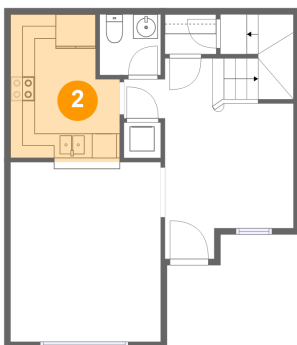

**4238 Hillsboro Pike, Nashville, Davidson County,  
Tennessee, United States, 37215****Room dimensions**

Floor 2

Total sqft: 578 Living area: 578

#		Dimensions	sqft	Counted as living area
5	Bedroom	12'2" x 21'1"	213 sq. ft	Yes
6	Bath	8'9" x 5'2"	45 sq. ft	Yes
7	Living Room	10'5" x 12'7"	132 sq. ft	Yes
8	Hall	6'10" x 6'11"	96 sq. ft	Yes

## 1 Floor 1 - Living Room

Dimensions: 12'3" x 14'7"  
Area: 178 sq. ft  
Counted as living area: Yes

Heated: Yes  
Finished: Yes  
Enclosed: Yes  
Contiguous: Yes  
Permitted: Yes  
Wet space: No  
Addition: No  
Conversion: No

## 2 Floor 1 - Kitchen

Dimensions: 8'11" x 12'0"  
Area: 95 sq. ft  
Counted as living area: Yes

Heated: Yes  
Finished: Yes  
Enclosed: Yes  
Contiguous: Yes  
Permitted: Yes  
Wet space: No  
Addition: No  
Conversion: No