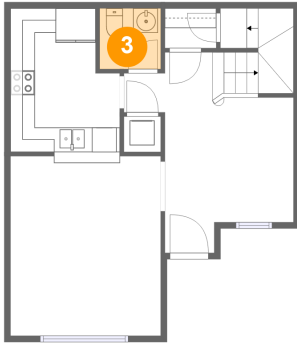

**4238 Hillsboro Pike, Nashville, Davidson County,
Tennessee, United States, 37215**

3 Floor 1 - Bath

Dimensions: 5'0" x 4'11"
Area: 24 sq. ft
Counted as living area: Yes

Heated: Yes
Finished: Yes
Enclosed: Yes
Contiguous: Yes
Permitted: Yes
Wet space: Yes
Addition: No
Conversion: No