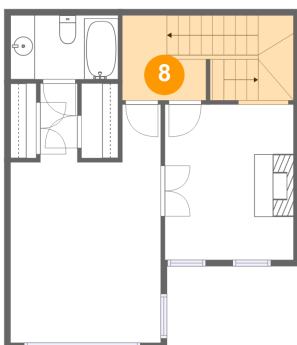

8 Floor 2 - Hall

Dimensions: 6'10" x 6'11"
Area: 96 sq. ft
Counted as living area: Yes

Heated: Yes
Finished: Yes
Enclosed: Yes
Contiguous: Yes
Permitted: Yes
Wet space: No
Addition: No
Conversion: No