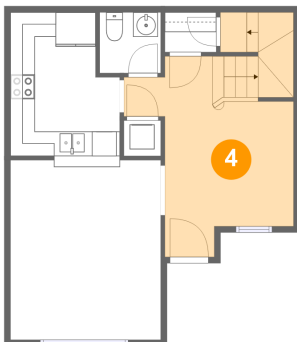

## 2 Floor 1 - Kitchen

Dimensions: 8'11" x 12'0"  
Area: 95 sq. ft  
Counted as living area: Yes

Heated: Yes  
Finished: Yes  
Enclosed: Yes  
Contiguous: Yes  
Permitted: Yes  
Wet space: No  
Addition: No  
Conversion: No

### 3 Floor 1 - Bath

**Dimensions: 5'0" x 4'11"**  
**Area: 24 sq. ft**  
**Counted as living area: Yes**

**Heated: Yes**  
**Finished: Yes**  
**Enclosed: Yes**  
**Contiguous: Yes**  
**Permitted: Yes**  
**Wet space: Yes**  
**Addition: No**  
**Conversion: No**

### 4 Floor 1 - Dining Room

**Dimensions: 13'9" x 16'4"**  
**Area: 184 sq. ft**  
**Counted as living area: Yes**

**Heated: Yes**  
**Finished: Yes**  
**Enclosed: Yes**  
**Contiguous: Yes**  
**Permitted: Yes**  
**Wet space: No**  
**Addition: No**  
**Conversion: No**