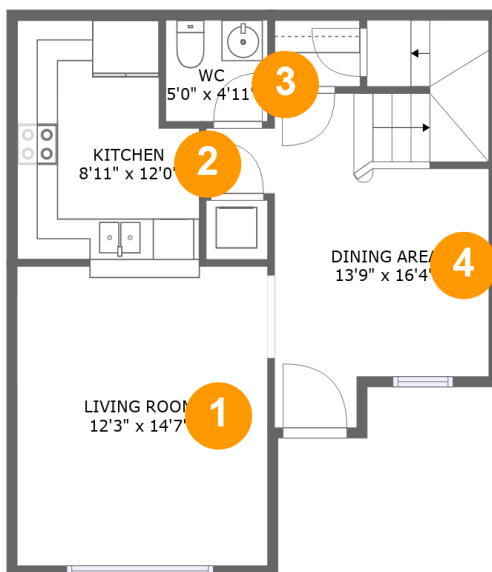

## Property summary

 **0** Garages

 **1** Bedrooms

 **1** Bathrooms

 **1** Half baths

 **2** Floors

 **1,140**  
Gross living  
area sqft

 **1,140**  
Total sqft

## Room dimensions

Floor 1

Total sqft: 562 Living area: 562

#		Dimensions	sqft	Counted as living area
1	Living Room	12'3" x 14'7"	178 sq. ft	Yes
2	Kitchen	8'11" x 12'0"	95 sq. ft	Yes
3	Bath	5'0" x 4'11"	24 sq. ft	Yes
4	Dining Room	13'9" x 16'4"	184 sq. ft	Yes

## 2 Floor 1 - Kitchen

Dimensions: 8'11" x 12'0"  
Area: 95 sq. ft  
Counted as living area: Yes

Heated: Yes  
Finished: Yes  
Enclosed: Yes  
Contiguous: Yes  
Permitted: Yes  
Wet space: No  
Addition: No  
Conversion: No

### 4 Floor 1 - Dining Room

**Dimensions: 13'9" x 16'4"**  
**Area: 184 sq. ft**  
**Counted as living area: Yes**

**Heated: Yes**  
**Finished: Yes**  
**Enclosed: Yes**  
**Contiguous: Yes**  
**Permitted: Yes**  
**Wet space: No**  
**Addition: No**  
**Conversion: No**