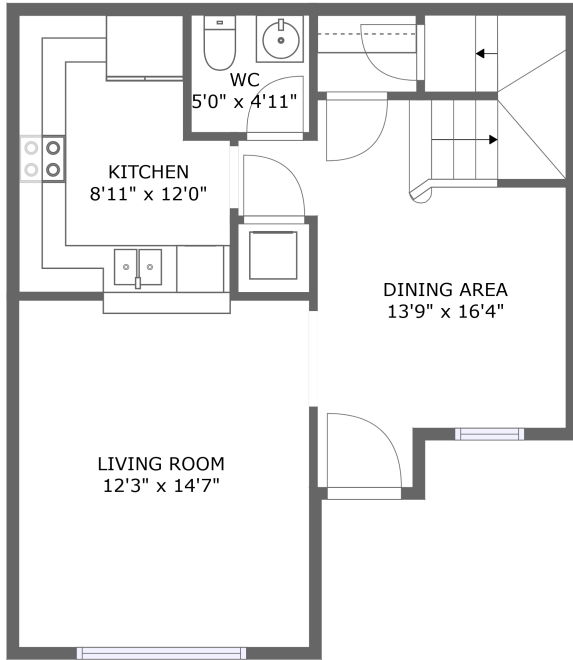

4238 Hillsboro Pike, Nashville, Davidson County, Tennessee, United States, 37215

FLOOR 1