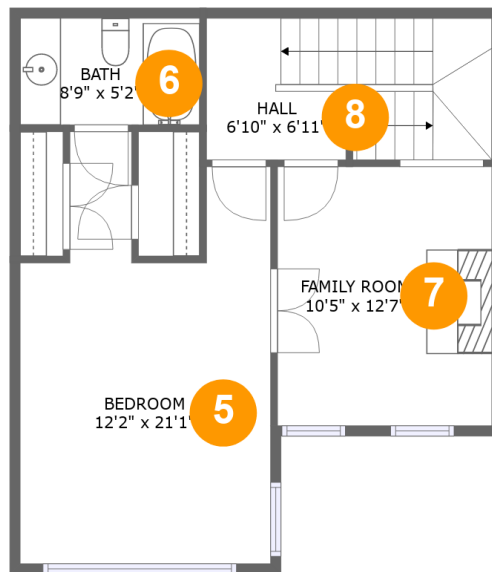

**4238 Hillsboro Pike, Nashville, Davidson County,
Tennessee, United States, 37215**

Room dimensions

Floor 2

Total sqft: 578 Living area: 578

#		Dimensions	sqft	Counted as living area
5	Bedroom	12'2" x 21'1"	213 sq. ft	Yes
6	Bath	8'9" x 5'2"	45 sq. ft	Yes
7	Living Room	10'5" x 12'7"	132 sq. ft	Yes
8	Hall	6'10" x 6'11"	96 sq. ft	Yes