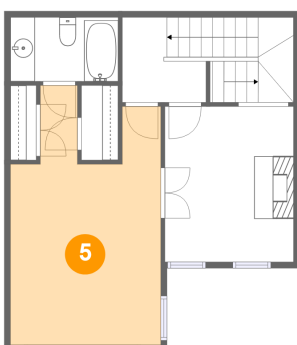

5 Floor 2 - Bedroom

Dimensions: 12'2" x 21'1"
Area: 213 sq. ft
Counted as living area: Yes

Heated: Yes
Finished: Yes
Enclosed: Yes
Contiguous: Yes
Permitted: Yes
Wet space: No
Addition: No
Conversion: No