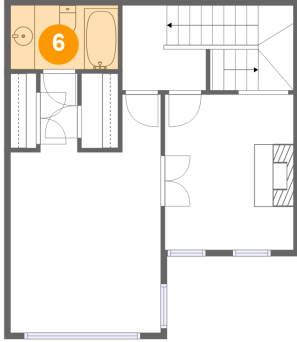

### 4 Floor 1 - Dining Room

**Dimensions: 13'9" x 16'4"**  
**Area: 184 sq. ft**  
**Counted as living area: Yes**

**Heated: Yes**  
**Finished: Yes**  
**Enclosed: Yes**  
**Contiguous: Yes**  
**Permitted: Yes**  
**Wet space: No**  
**Addition: No**  
**Conversion: No**

### 5 Floor 2 - Bedroom

**Dimensions: 12'2" x 21'1"**  
**Area: 213 sq. ft**  
**Counted as living area: Yes**

**Heated: Yes**  
**Finished: Yes**  
**Enclosed: Yes**  
**Contiguous: Yes**  
**Permitted: Yes**  
**Wet space: No**  
**Addition: No**  
**Conversion: No**

**4238 Hillsboro Pike, Nashville, Davidson County,  
Tennessee, United States, 37215**

**6 Floor 2 - Bath**

**Dimensions: 8'9" x 5'2"**  
**Area: 45 sq. ft**  
**Counted as living area: Yes**

**Heated: Yes**  
**Finished: Yes**  
**Enclosed: Yes**  
**Contiguous: Yes**  
**Permitted: Yes**  
**Wet space: Yes**  
**Addition: No**  
**Conversion: No**