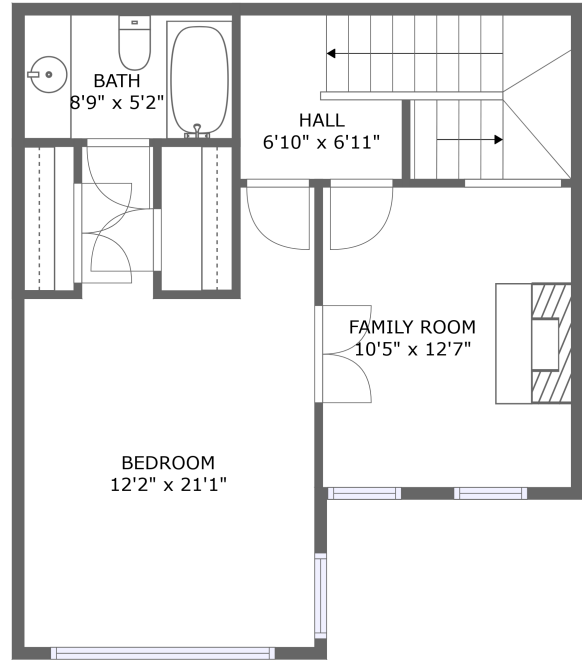

FLOOR 2

Property summary

0 Garages

1 Bedrooms

1 Bathrooms

1 Half baths

2 Floors

1,140
Gross living
area sqft

1,140
Total sqft