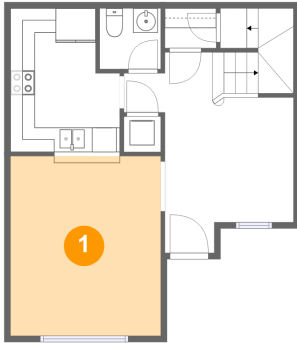

## Room dimensions

Floor 1

Total sqft: 562 Living area: 562

#		Dimensions	sqft	Counted as living area
1	Living Room	12'3" x 14'7"	178 sq. ft	Yes
2	Kitchen	8'11" x 12'0"	95 sq. ft	Yes
3	Bath	5'0" x 4'11"	24 sq. ft	Yes
4	Dining Room	13'9" x 16'4"	184 sq. ft	Yes

**4238 Hillsboro Pike, Nashville, Davidson County,  
Tennessee, United States, 37215****Room dimensions**

Floor 2

Total sqft: 578 Living area: 578

#		Dimensions	sqft	Counted as living area
5	Bedroom	12'2" x 21'1"	213 sq. ft	Yes
6	Bath	8'9" x 5'2"	45 sq. ft	Yes
7	Living Room	10'5" x 12'7"	132 sq. ft	Yes
8	Hall	6'10" x 6'11"	96 sq. ft	Yes

## 1 Floor 1 - Living Room

Dimensions: 12'3" x 14'7"  
Area: 178 sq. ft  
Counted as living area: Yes

Heated: Yes  
Finished: Yes  
Enclosed: Yes  
Contiguous: Yes  
Permitted: Yes  
Wet space: No  
Addition: No  
Conversion: No

### 4 Floor 1 - Dining Room

**Dimensions: 13'9" x 16'4"**  
**Area: 184 sq. ft**  
**Counted as living area: Yes**

**Heated: Yes**  
**Finished: Yes**  
**Enclosed: Yes**  
**Contiguous: Yes**  
**Permitted: Yes**  
**Wet space: No**  
**Addition: No**  
**Conversion: No**