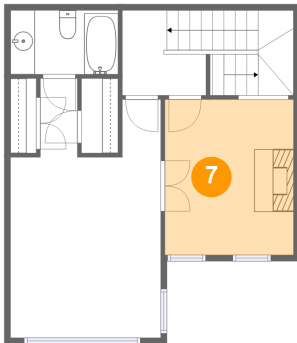

### 5 Floor 2 - Bedroom

**Dimensions: 12'2" x 21'1"**  
**Area: 213 sq. ft**  
**Counted as living area: Yes**

**Heated: Yes**  
**Finished: Yes**  
**Enclosed: Yes**  
**Contiguous: Yes**  
**Permitted: Yes**  
**Wet space: No**  
**Addition: No**  
**Conversion: No**

**4238 Hillsboro Pike, Nashville, Davidson County,  
Tennessee, United States, 37215**

**6 Floor 2 - Bath**

**Dimensions: 8'9" x 5'2"**  
**Area: 45 sq. ft**  
**Counted as living area: Yes**

**Heated: Yes**  
**Finished: Yes**  
**Enclosed: Yes**  
**Contiguous: Yes**  
**Permitted: Yes**  
**Wet space: Yes**  
**Addition: No**  
**Conversion: No**

**7 Floor 2 - Living Room**

**Dimensions: 10'5" x 12'7"**  
**Area: 132 sq. ft**  
**Counted as living area: Yes**

**Heated: Yes**  
**Finished: Yes**  
**Enclosed: Yes**  
**Contiguous: Yes**  
**Permitted: Yes**  
**Wet space: No**  
**Addition: No**  
**Conversion: No**