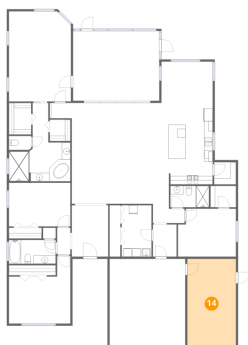

14 Floor 1 - Garage

Dimensions: 11'5" x 20'9"
Area: 237 sq. ft
Counted as living area: No

Heated: No
Finished: No
Enclosed: Yes
Contiguous: Yes
Permitted: Yes
Wet space: No
Addition: No
Conversion: No