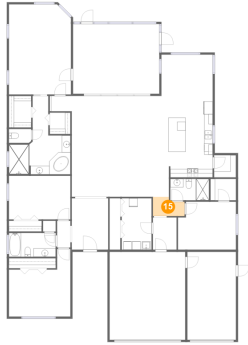

12318 Keyridge Loop, Walsingham Heights, Largo, Pinellas County, Florida, United States, 33778

15 Floor 1 - Hall

Dimensions: 7'5" x 4'6"
Area: 29 sq. ft
Counted as living area: Yes

Heated: Yes
Finished: Yes
Enclosed: Yes
Contiguous: Yes
Permitted: Yes
Wet space: No
Addition: No
Conversion: No