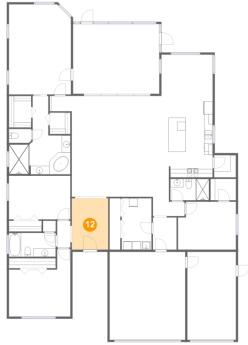

12318 Keyridge Loop, Walsingham Heights, Largo, Pinellas County, Florida, United States, 33778

12 Floor 1 - Foyer

Dimensions: 8'7" x 12'1"
Area: 104 sq. ft
Counted as living area: Yes

Heated: Yes
Finished: Yes
Enclosed: Yes
Contiguous: Yes
Permitted: Yes
Wet space: No
Addition: No
Conversion: No