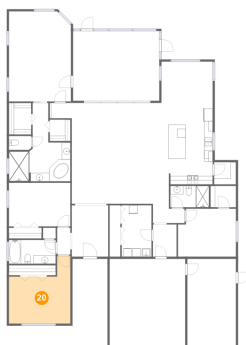

20 Floor 1 - Bedroom

Dimensions: 14'6" x 15'11"
Area: 175 sq. ft
Counted as living area: Yes

Heated: Yes
Finished: Yes
Enclosed: Yes
Contiguous: Yes
Permitted: Yes
Wet space: No
Addition: No
Conversion: No