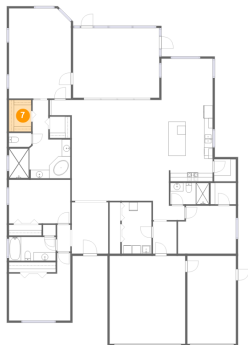

Dimensions: 13'8" x 11'3"
Area: 147 sq. ft
Counted as living area: Yes

Heated: Yes
Finished: Yes
Enclosed: Yes
Contiguous: Yes
Permitted: Yes
Wet space: No
Addition: No
Conversion: No

5 Floor 1 - Primary Bedroom

Dimensions: 14'7" x 21'2"
Area: 305 sq. ft
Counted as living area: Yes

Heated: Yes
Finished: Yes
Enclosed: Yes
Contiguous: Yes
Permitted: Yes
Wet space: No
Addition: No
Conversion: No

12318 Keyridge Loop, Walsingham Heights, Largo, Pinellas County, Florida, United States, 33778

6 Floor 1 - Bedroom

Dimensions: 14'6" x 10'3"
Area: 148 sq. ft
Counted as living area: Yes

Heated: Yes
Finished: Yes
Enclosed: Yes
Contiguous: Yes
Permitted: Yes
Wet space: No
Addition: No
Conversion: No

7 Floor 1 - W.I.C.

Dimensions: 5'3" x 7'5"
Area: 39 sq. ft
Counted as living area: Yes

Heated: Yes
Finished: Yes
Enclosed: Yes
Contiguous: Yes
Permitted: Yes
Wet space: No
Addition: No
Conversion: No

8 Floor 1 - Bath