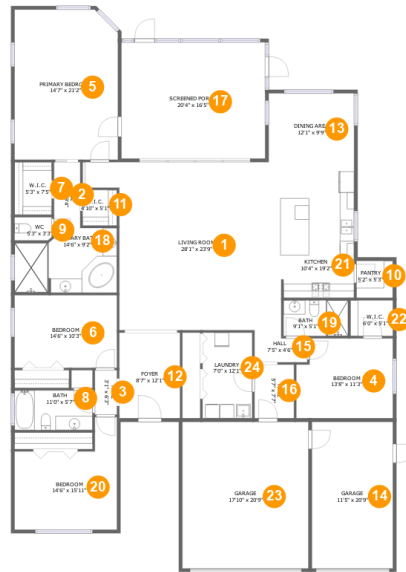

 **3,651** Total sqft

12318 Keyridge Loop, Walsingham Heights, Largo, Pinellas County, Florida, United States, 33778

Room dimensions

Floor 1

Total sqft: 3651

Living area: 2650

#		Dimensions	sqft	Counted as living area
1	Living Room	28'1" x 23'9"	562 sq. ft	Yes
2	Hall	3'8" x 9'4"	35 sq. ft	Yes
3	Hall	3'1" x 6'3"	20 sq. ft	Yes
4	Bedroom	13'8" x 11'3"	147 sq. ft	Yes
5	Primary Bedroom	14'7" x 21'2"	305 sq. ft	Yes
6	Bedroom	14'6" x 10'3"	148 sq. ft	Yes
7	W.I.C.	5'3" x 7'5"	39 sq. ft	Yes
8	Bath	11'0" x 5'7"	62 sq. ft	Yes
9	WC	5'3" x 3'3"	17 sq. ft	Yes
10	Pantry	5'2" x 5'3"	27 sq. ft	Yes
11	W.I.C.	4'10" x 5'1"	24 sq. ft	Yes

#		Dimensions	sqft	Counted as living area
12	Foyer	8'7" x 12'1"	104 sq. ft	Yes
13	Dining Area	12'1" x 9'9"	117 sq. ft	Yes
14	Garage	11'5" x 20'9"	237 sq. ft	No
15	Hall	7'5" x 4'6"	29 sq. ft	Yes
16	Hall	5'7" x 7'7"	42 sq. ft	Yes
17	Screened Porch	20'4" x 16'5"	334 sq. ft	No
18	Primary Bath	14'6" x 9'2"	120 sq. ft	Yes
19	Bath	9'1" x 5'1"	46 sq. ft	Yes
20	Bedroom	14'6" x 15'11"	175 sq. ft	Yes
21	Kitchen	10'4" x 19'2"	197 sq. ft	Yes
22	W.I.C.	6'0" x 5'1"	30 sq. ft	Yes
23	Garage	17'10" x 20'9"	369 sq. ft	No
24	Laundry	7'0" x 12'1"	85 sq. ft	Yes

12 Floor 1 - Foyer

Dimensions: 8'7" x 12'1"
Area: 104 sq. ft
Counted as living area: Yes

Heated: Yes
Finished: Yes
Enclosed: Yes
Contiguous: Yes
Permitted: Yes
Wet space: No
Addition: No
Conversion: No

13 Floor 1 - Dining Area

24 Floor 1 - Laundry

Dimensions: 7'0" x 12'1"
Area: 85 sq. ft
Counted as living area: Yes

Heated: Yes
Finished: Yes
Enclosed: Yes
Contiguous: Yes
Permitted: Yes
Wet space: No
Addition: No
Conversion: No