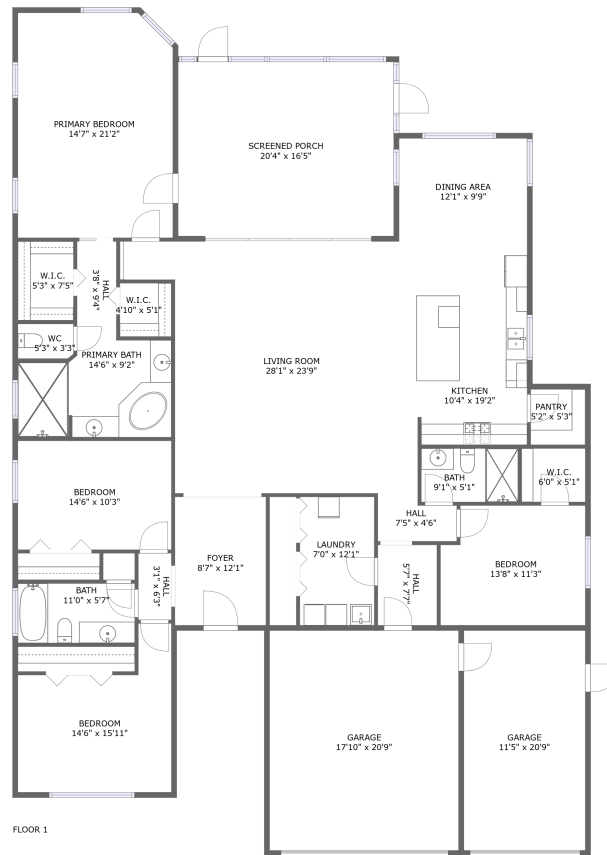

12318 Keyridge Loop, Walsingham Heights, Largo, Pinellas County, Florida, United States, 33778

Property summary

2 Garages

4 Bedrooms

3 Bathrooms

0 Half baths

1 Floors

2,650 Gross living area sqft

3,651 Total sqft