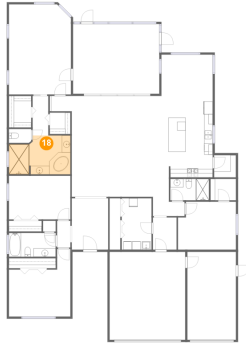

12318 Keyridge Loop, Walsingham Heights, Largo, Pinellas County, Florida, United States, 33778

18 Floor 1 - Primary Bath

Dimensions: 14'6" x 9'2"
Area: 120 sq. ft
Counted as living area: Yes

Heated: Yes
Finished: Yes
Enclosed: Yes
Contiguous: Yes
Permitted: Yes
Wet space: Yes
Addition: No
Conversion: No