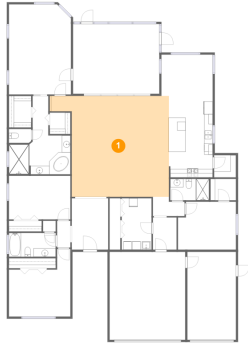

 **3,651** Total sqft

12318 Keyridge Loop, Walsingham Heights, Largo, Pinellas County, Florida, United States, 33778

Room dimensions

Floor 1

Total sqft: 3651

Living area: 2650

#		Dimensions	sqft	Counted as living area
1	Living Room	28'1" x 23'9"	562 sq. ft	Yes
2	Hall	3'8" x 9'4"	35 sq. ft	Yes
3	Hall	3'1" x 6'3"	20 sq. ft	Yes
4	Bedroom	13'8" x 11'3"	147 sq. ft	Yes
5	Primary Bedroom	14'7" x 21'2"	305 sq. ft	Yes
6	Bedroom	14'6" x 10'3"	148 sq. ft	Yes
7	W.I.C.	5'3" x 7'5"	39 sq. ft	Yes
8	Bath	11'0" x 5'7"	62 sq. ft	Yes
9	WC	5'3" x 3'3"	17 sq. ft	Yes
10	Pantry	5'2" x 5'3"	27 sq. ft	Yes
11	W.I.C.	4'10" x 5'1"	24 sq. ft	Yes

#		Dimensions	sqft	Counted as living area
12	Foyer	8'7" x 12'1"	104 sq. ft	Yes
13	Dining Area	12'1" x 9'9"	117 sq. ft	Yes
14	Garage	11'5" x 20'9"	237 sq. ft	No
15	Hall	7'5" x 4'6"	29 sq. ft	Yes
16	Hall	5'7" x 7'7"	42 sq. ft	Yes
17	Screened Porch	20'4" x 16'5"	334 sq. ft	No
18	Primary Bath	14'6" x 9'2"	120 sq. ft	Yes
19	Bath	9'1" x 5'1"	46 sq. ft	Yes
20	Bedroom	14'6" x 15'11"	175 sq. ft	Yes
21	Kitchen	10'4" x 19'2"	197 sq. ft	Yes
22	W.I.C.	6'0" x 5'1"	30 sq. ft	Yes
23	Garage	17'10" x 20'9"	369 sq. ft	No
24	Laundry	7'0" x 12'1"	85 sq. ft	Yes

12318 Keyridge Loop, Walsingham Heights, Largo, Pinellas County, Florida, United States, 33778

1 Floor 1 - Living Room

Dimensions: 28'1" x 23'9"
Area: 562 sq. ft
Counted as living area: Yes

Heated: Yes
Finished: Yes
Enclosed: Yes
Contiguous: Yes
Permitted: Yes
Wet space: No
Addition: No
Conversion: No

2 Floor 1 - Hall

Dimensions: 3'8" x 9'4"
Area: 35 sq. ft
Counted as living area: Yes

Heated: Yes
Finished: Yes
Enclosed: Yes
Contiguous: Yes
Permitted: Yes
Wet space: No
Addition: No
Conversion: No

12318 Keyridge Loop, Walsingham Heights, Largo, Pinellas County, Florida, United States, 33778