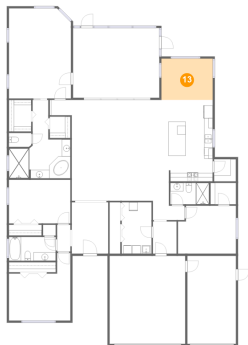

Heated: Yes
Finished: Yes
Enclosed: Yes
Contiguous: Yes
Permitted: Yes
Wet space: No
Addition: No
Conversion: No

12318 Keyridge Loop, Walsingham Heights, Largo, Pinellas County, Florida, United States, 33778

12 Floor 1 - Foyer

Dimensions: 8'7" x 12'1"
Area: 104 sq. ft
Counted as living area: Yes

Heated: Yes
Finished: Yes
Enclosed: Yes
Contiguous: Yes
Permitted: Yes
Wet space: No
Addition: No
Conversion: No

13 Floor 1 - Dining Area