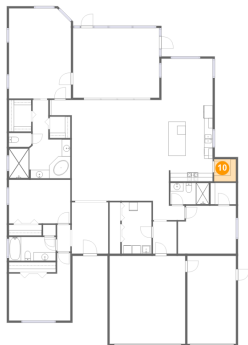

7 Floor 1 - W.I.C.

Dimensions: 5'3" x 7'5"
Area: 39 sq. ft
Counted as living area: Yes

Heated: Yes
Finished: Yes
Enclosed: Yes
Contiguous: Yes
Permitted: Yes
Wet space: No
Addition: No
Conversion: No

8 Floor 1 - Bath

Dimensions: 11'0" x 5'7"
Area: 62 sq. ft
Counted as living area: Yes

Heated: Yes
Finished: Yes
Enclosed: Yes
Contiguous: Yes
Permitted: Yes
Wet space: Yes
Addition: No
Conversion: No

12318 Keyridge Loop, Walsingham Heights, Largo, Pinellas County, Florida, United States, 33778

9 Floor 1 - WC

Dimensions: 5'3" x 3'3"
Area: 17 sq. ft
Counted as living area: Yes

Heated: Yes
Finished: Yes
Enclosed: Yes
Contiguous: Yes
Permitted: Yes
Wet space: Yes
Addition: No
Conversion: No

10 Floor 1 - Pantry