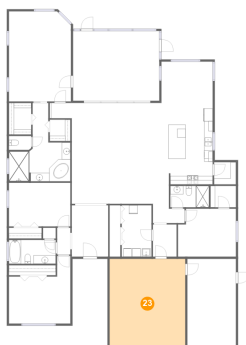

21 Floor 1 - Kitchen

Dimensions: 10'4" x 19'2"
Area: 197 sq. ft
Counted as living area: Yes

Heated: Yes
Finished: Yes
Enclosed: Yes
Contiguous: Yes
Permitted: Yes
Wet space: No
Addition: No
Conversion: No

22 Floor 1 - W.I.C.

Dimensions: 6'0" x 5'1"
Area: 30 sq. ft
Counted as living area: Yes

Heated: Yes
Finished: Yes
Enclosed: Yes
Contiguous: Yes
Permitted: Yes
Wet space: No
Addition: No
Conversion: No

23 Floor 1 - Garage