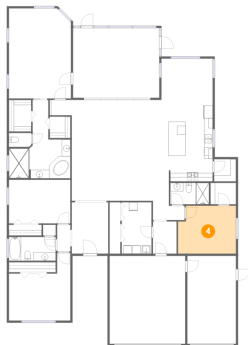

12318 Keyridge Loop, Walsingham Heights, Largo, Pinellas County, Florida, United States, 33778

1 Floor 1 - Living Room

Dimensions: 28'1" x 23'9"
Area: 562 sq. ft
Counted as living area: Yes

Heated: Yes
Finished: Yes
Enclosed: Yes
Contiguous: Yes
Permitted: Yes
Wet space: No
Addition: No
Conversion: No

2 Floor 1 - Hall

Dimensions: 3'8" x 9'4"
Area: 35 sq. ft
Counted as living area: Yes

Heated: Yes
Finished: Yes
Enclosed: Yes
Contiguous: Yes
Permitted: Yes
Wet space: No
Addition: No
Conversion: No

12318 Keyridge Loop, Walsingham Heights, Largo, Pinellas County, Florida, United States, 33778

3 Floor 1 - Hall

Dimensions: 3'1" x 6'3"
Area: 20 sq. ft
Counted as living area: Yes

Heated: Yes
Finished: Yes
Enclosed: Yes
Contiguous: Yes
Permitted: Yes
Wet space: No
Addition: No
Conversion: No

4 Floor 1 - Bedroom

Dimensions: 13'8" x 11'3"
Area: 147 sq. ft
Counted as living area: Yes

Heated: Yes
Finished: Yes
Enclosed: Yes
Contiguous: Yes
Permitted: Yes
Wet space: No
Addition: No
Conversion: No

5 Floor 1 - Primary Bedroom