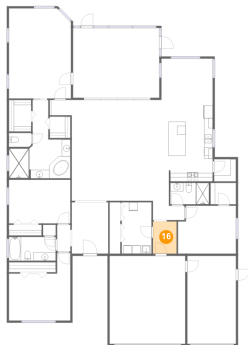

Dimensions: 11'5" x 20'9"
Area: 237 sq. ft
Counted as living area: No

Heated: No
Finished: No
Enclosed: Yes
Contiguous: Yes
Permitted: Yes
Wet space: No
Addition: No
Conversion: No

12318 Keyridge Loop, Walsingham Heights, Largo, Pinellas County, Florida, United States, 33778

15 Floor 1 - Hall

Dimensions: 7'5" x 4'6"
Area: 29 sq. ft
Counted as living area: Yes

Heated: Yes
Finished: Yes
Enclosed: Yes
Contiguous: Yes
Permitted: Yes
Wet space: No
Addition: No
Conversion: No

16 Floor 1 - Hall