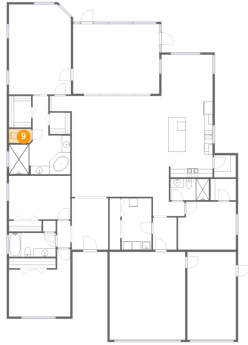

12318 Keyridge Loop, Walsingham Heights, Largo, Pinellas County, Florida, United States, 33778

9 Floor 1 - WC

Dimensions: 5'3" x 3'3"
Area: 17 sq. ft
Counted as living area: Yes

Heated: Yes
Finished: Yes
Enclosed: Yes
Contiguous: Yes
Permitted: Yes
Wet space: Yes
Addition: No
Conversion: No