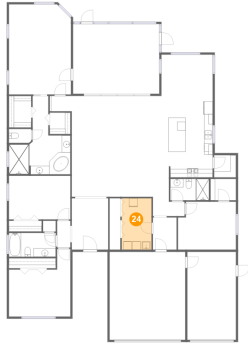

**12318 Keyridge Loop, Walsingham Heights, Largo,
Pinellas County, Florida, United States, 33778**

24 Floor 1 - Laundry

Dimensions: 7'0" x 12'1"
Area: 85 sq. ft
Counted as living area: Yes

Heated: Yes
Finished: Yes
Enclosed: Yes
Contiguous: Yes
Permitted: Yes
Wet space: No
Addition: No
Conversion: No