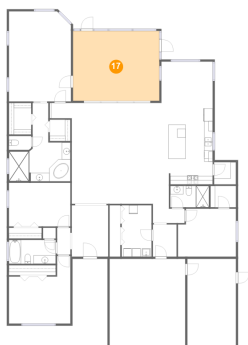

17 Floor 1 - Screened Porch

Dimensions: 20'4" x 16'5"
Area: 334 sq. ft
Counted as living area: No

Heated: No
Finished: Yes
Enclosed: No
Contiguous: Yes
Permitted: Yes
Wet space: No
Addition: No
Conversion: No