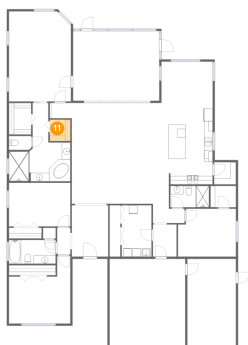

11 Floor 1 - W.I.C.

Dimensions: 4'10" x 5'1"
Area: 24 sq. ft
Counted as living area: Yes

Heated: Yes
Finished: Yes
Enclosed: Yes
Contiguous: Yes
Permitted: Yes
Wet space: No
Addition: No
Conversion: No