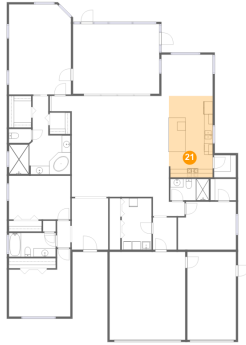

12318 Keyridge Loop, Walsingham Heights, Largo, Pinellas County, Florida, United States, 33778

21 Floor 1 - Kitchen

Dimensions: 10'4" x 19'2"
Area: 197 sq. ft
Counted as living area: Yes

Heated: Yes
Finished: Yes
Enclosed: Yes
Contiguous: Yes
Permitted: Yes
Wet space: No
Addition: No
Conversion: No