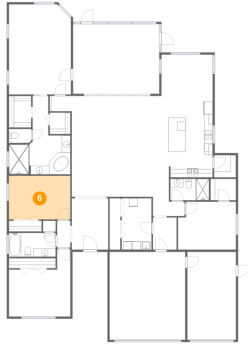

12318 Keyridge Loop, Walsingham Heights, Largo, Pinellas County, Florida, United States, 33778

6 Floor 1 - Bedroom

Dimensions: 14'6" x 10'3"
Area: 148 sq. ft
Counted as living area: Yes

Heated: Yes
Finished: Yes
Enclosed: Yes
Contiguous: Yes
Permitted: Yes
Wet space: No
Addition: No
Conversion: No