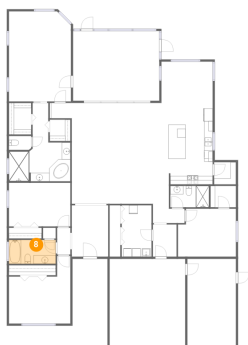

Dimensions: 14'7" x 21'2"
Area: 305 sq. ft
Counted as living area: Yes

Heated: Yes
Finished: Yes
Enclosed: Yes
Contiguous: Yes
Permitted: Yes
Wet space: No
Addition: No
Conversion: No

12318 Keyridge Loop, Walsingham Heights, Largo, Pinellas County, Florida, United States, 33778

6 Floor 1 - Bedroom

Dimensions: 14'6" x 10'3"
Area: 148 sq. ft
Counted as living area: Yes

Heated: Yes
Finished: Yes
Enclosed: Yes
Contiguous: Yes
Permitted: Yes
Wet space: No
Addition: No
Conversion: No

7 Floor 1 - W.I.C.

Dimensions: 5'3" x 7'5"
Area: 39 sq. ft
Counted as living area: Yes

Heated: Yes
Finished: Yes
Enclosed: Yes
Contiguous: Yes
Permitted: Yes
Wet space: No
Addition: No
Conversion: No

8 Floor 1 - Bath

Dimensions: 11'0" x 5'7"
Area: 62 sq. ft
Counted as living area: Yes

Heated: Yes
Finished: Yes
Enclosed: Yes
Contiguous: Yes
Permitted: Yes
Wet space: Yes
Addition: No
Conversion: No

12318 Keyridge Loop, Walsingham Heights, Largo, Pinellas County, Florida, United States, 33778