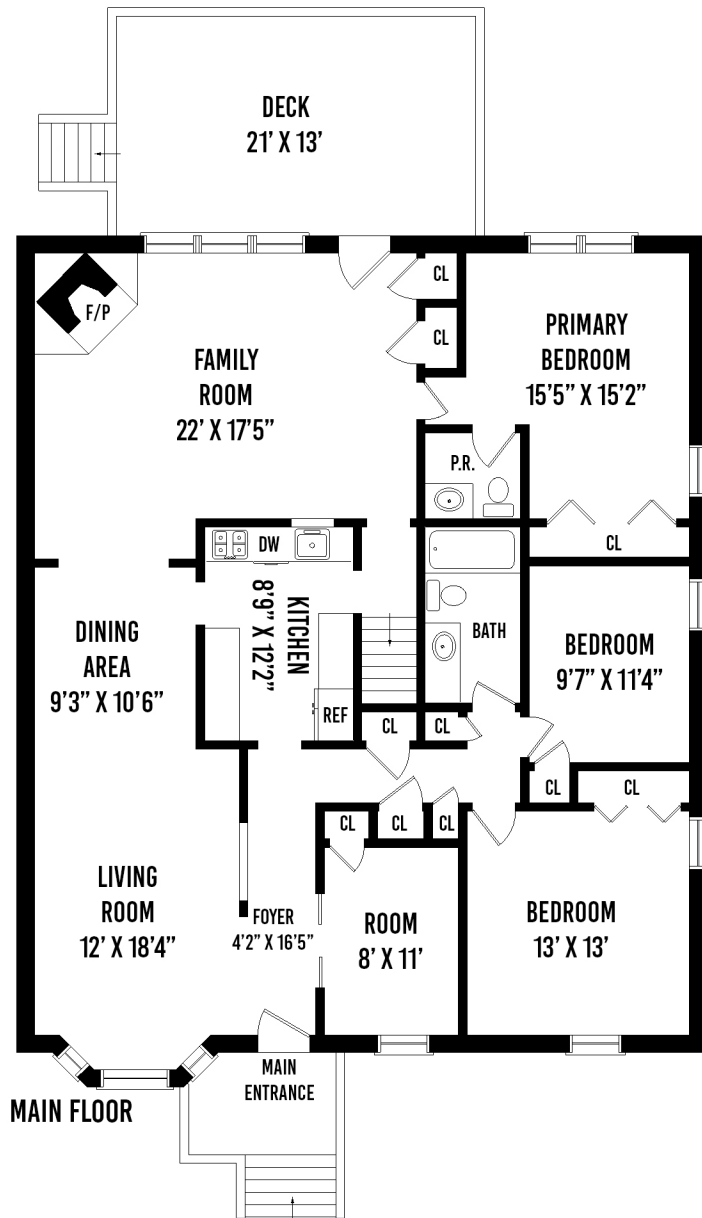

123 KETCHAMS ROAD SYOSSET NY

LOWER LEVEL

DETACHED GARAGE