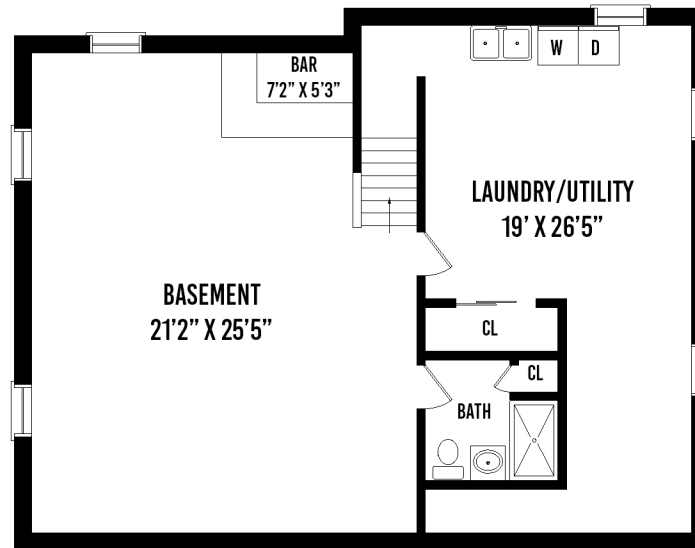

123 KETCHAMS ROAD SYOSSET NY

LOWER LEVEL

DETACHED GARAGE