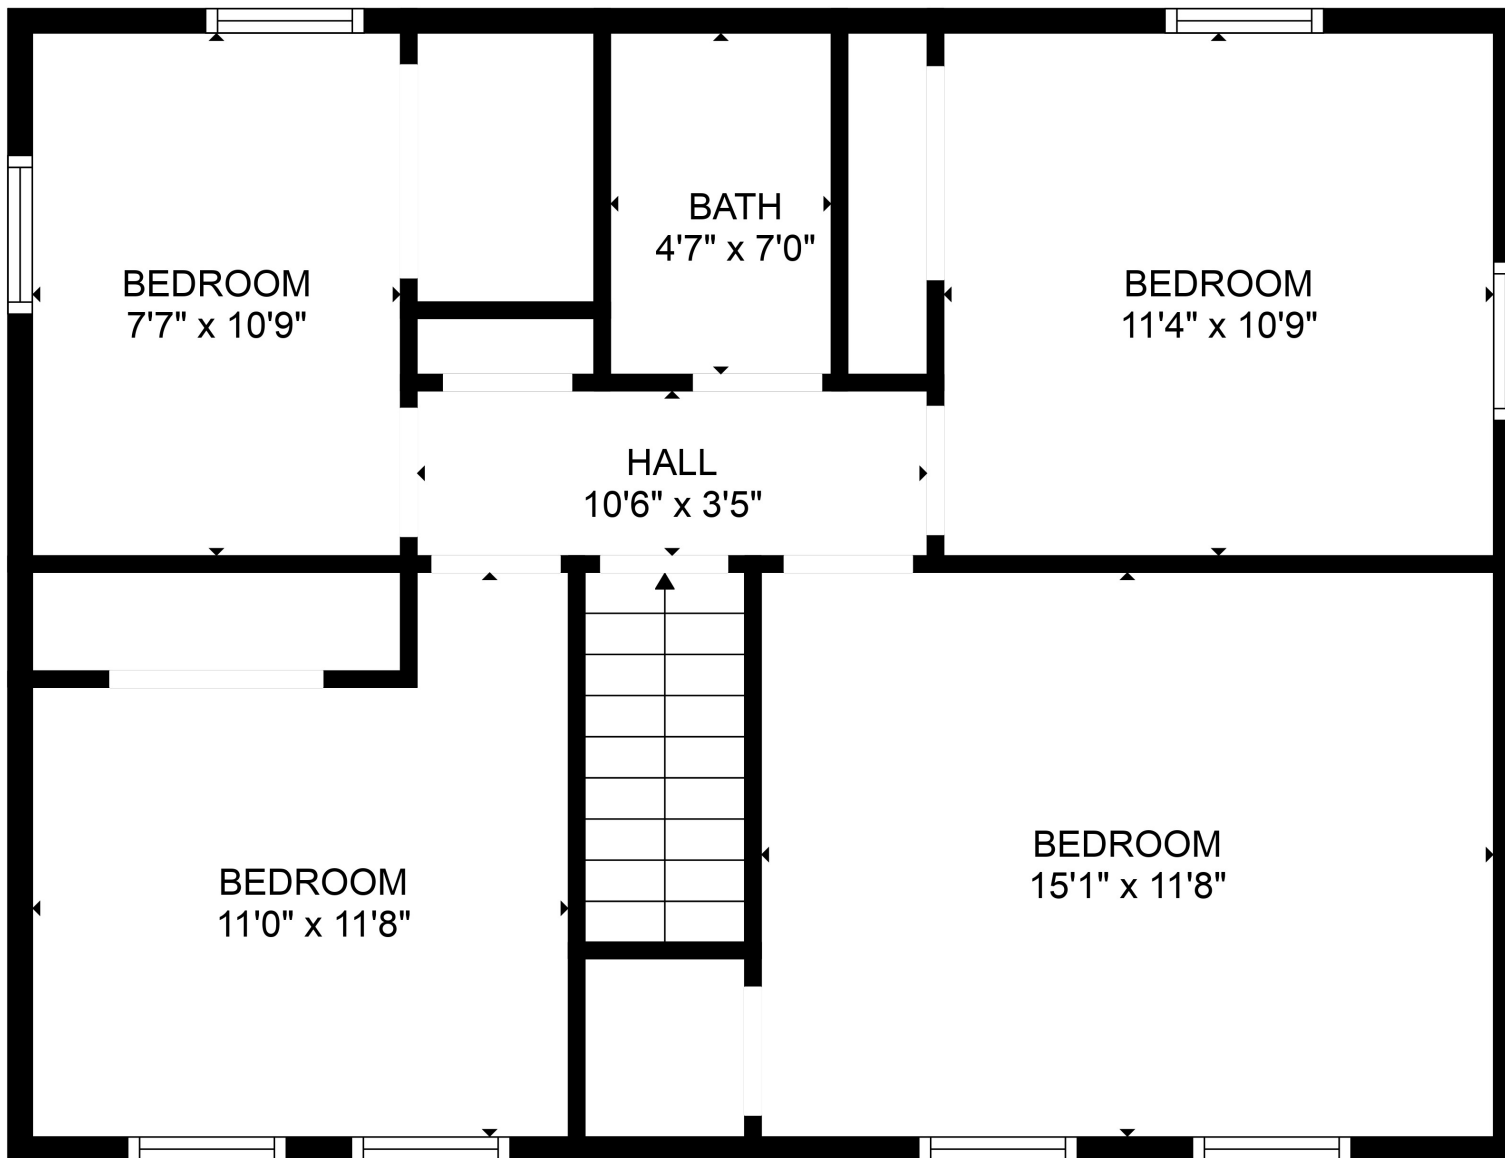

FLOOR 1

FLOOR 2

Total scanned area: 2218 sq. ft

SIZES AND DIMENSIONS ARE APPROXIMATE. ACTUAL MAY VARY.

Total scanned area: 2218 sq. ft

SIZES AND DIMENSIONS ARE APPROXIMATE. ACTUAL MAY VARY.

Total scanned area: 2218 sq. ft

SIZES AND DIMENSIONS ARE APPROXIMATE. ACTUAL MAY VARY.