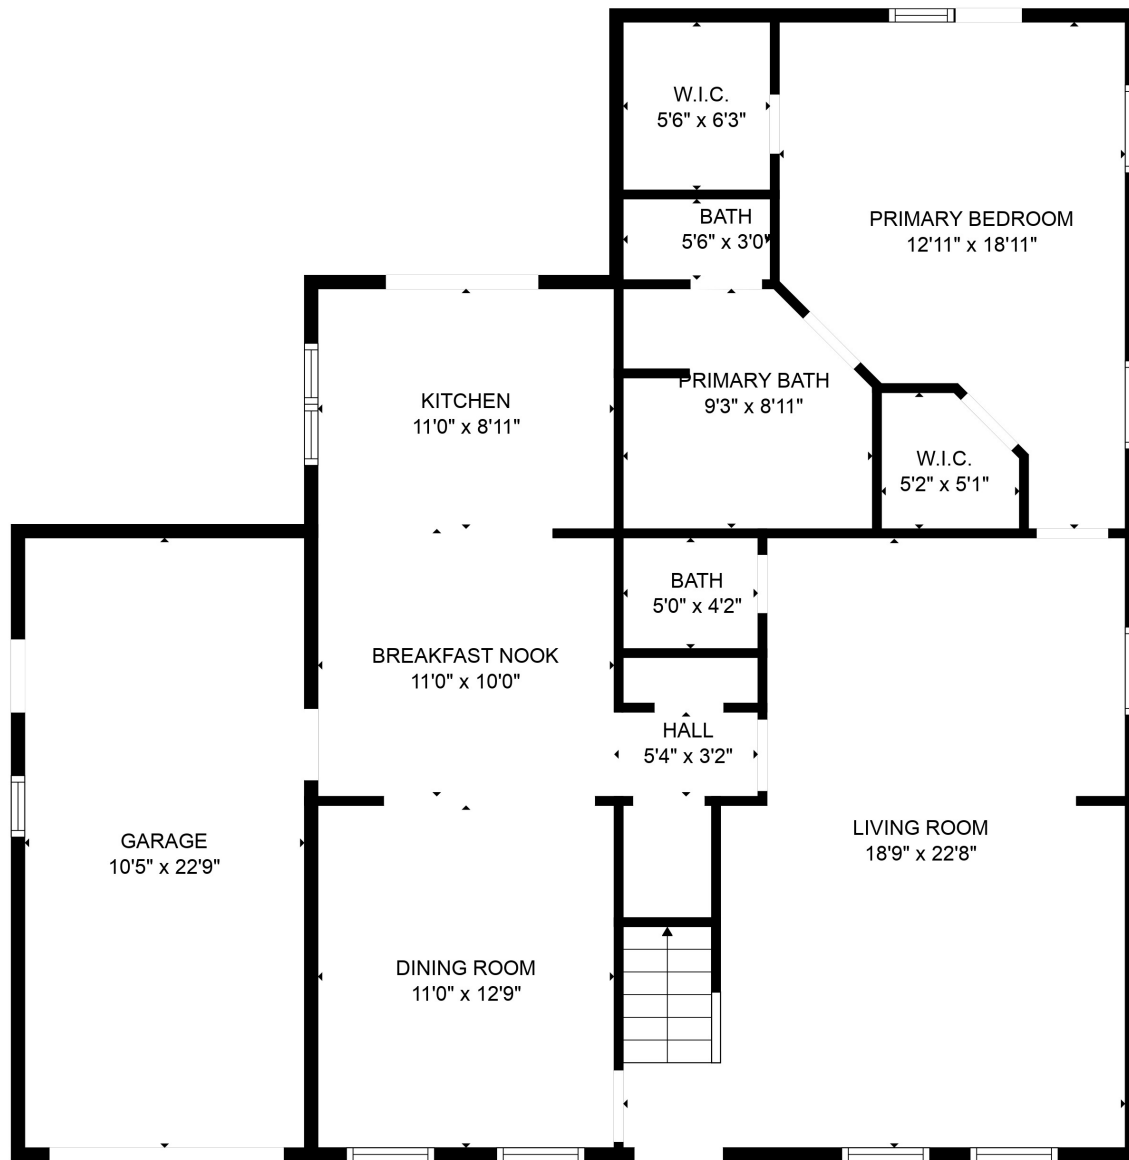

FLOOR 1

FLOOR 2

Total scanned area: 2218 sq. ft

SIZES AND DIMENSIONS ARE APPROXIMATE. ACTUAL MAY VARY.

Total scanned area: 2218 sq. ft

SIZES AND DIMENSIONS ARE APPROXIMATE. ACTUAL MAY VARY.

Total scanned area: 2218 sq. ft

SIZES AND DIMENSIONS ARE APPROXIMATE. ACTUAL MAY VARY.