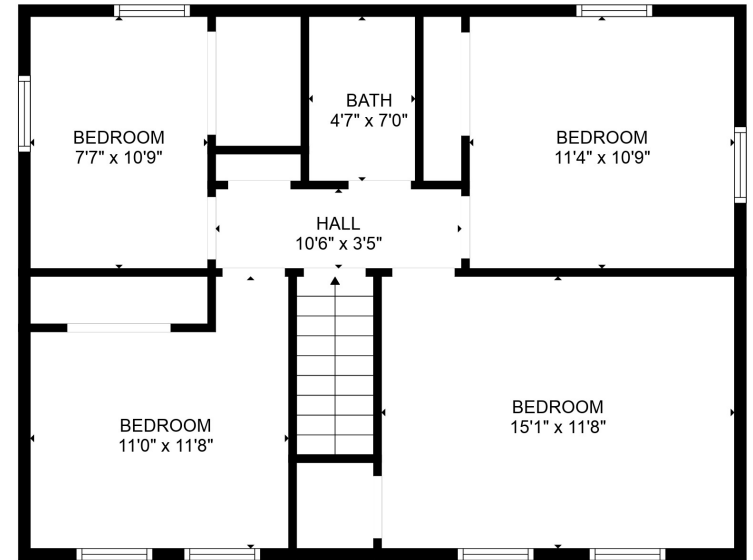

FLOOR 1

FLOOR 2

Total scanned area: 2218 sq. ft

SIZES AND DIMENSIONS ARE APPROXIMATE. ACTUAL MAY VARY.

Total scanned area: 2218 sq. ft

SIZES AND DIMENSIONS ARE APPROXIMATE. ACTUAL MAY VARY.

Total scanned area: 2218 sq. ft

SIZES AND DIMENSIONS ARE APPROXIMATE. ACTUAL MAY VARY.